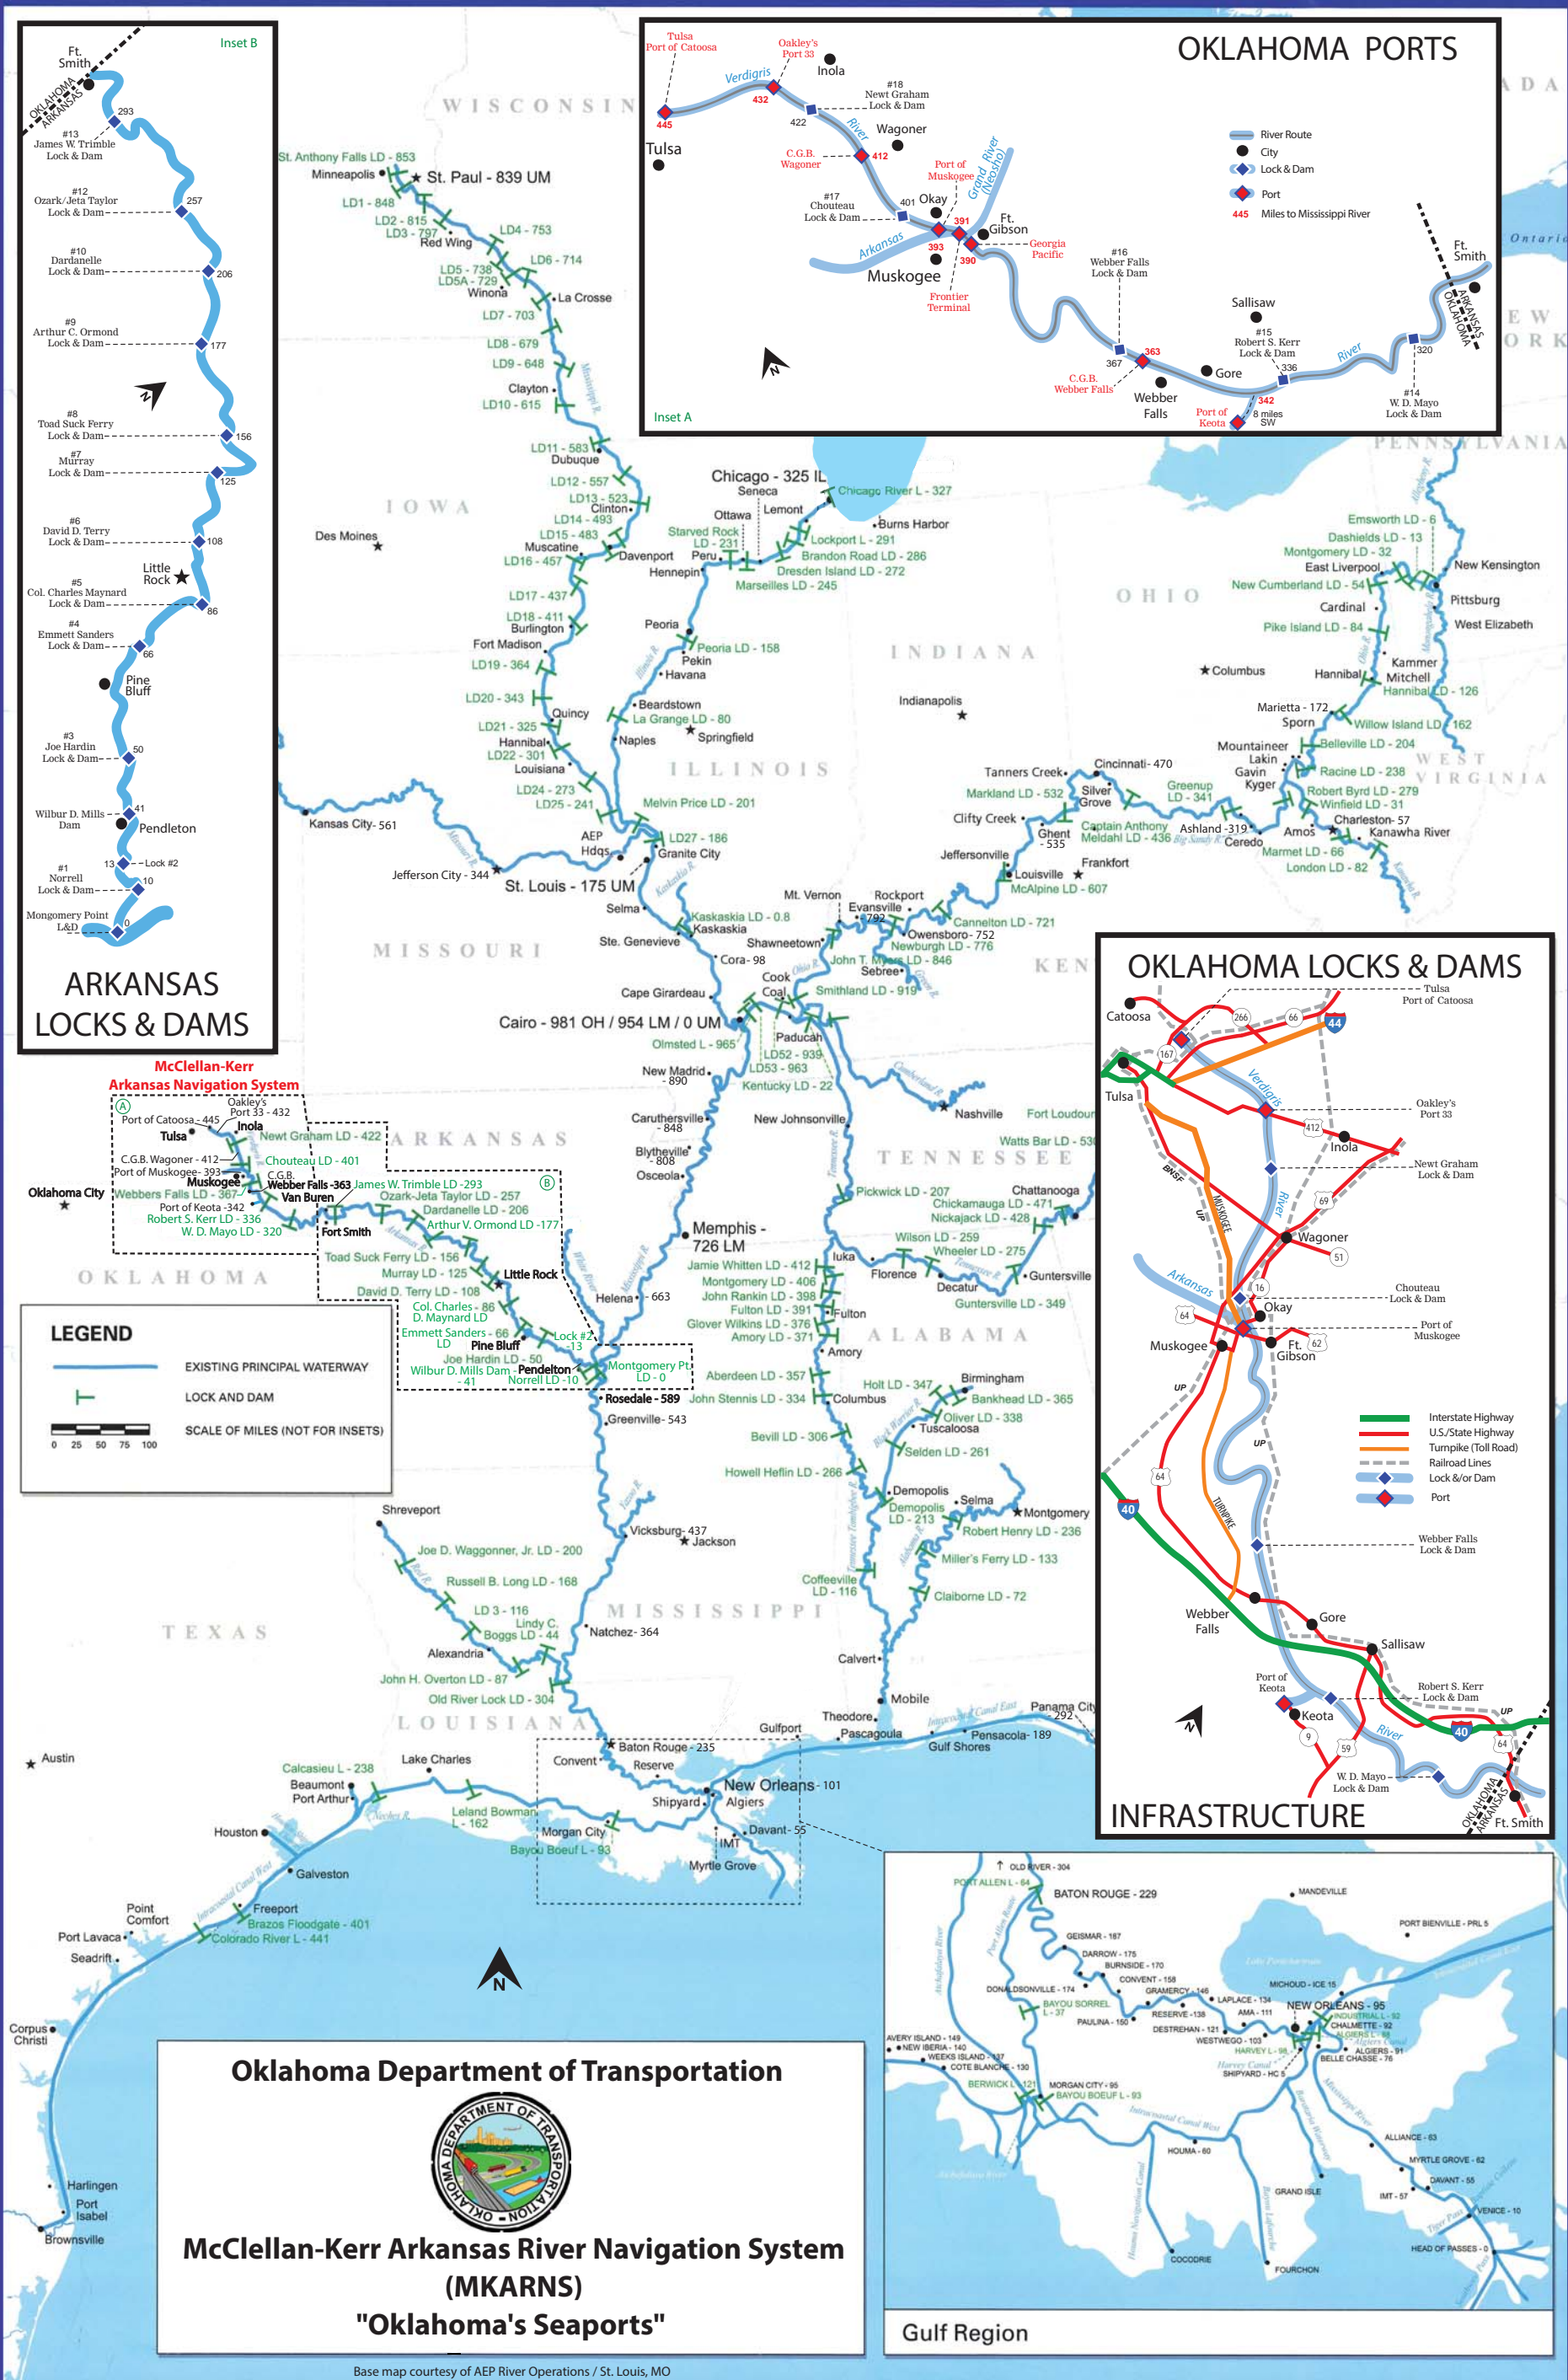

# Inland Waterways of the United States

<p><b>TULSA PORT OF CATOOSA</b> 5350 Cimarron Road Catoosa, Oklahoma 74015 Ph: (918) 266-2291 Fax: (918) 266-7478 Web: www.tulsaop.com</p>	<p><b>OAKLEY'S PORT 33, INC.</b> 328 N. 321 E. Avenue Catoosa, Oklahoma 74015 Ph: (918) 266-1490 Fax: (918) 266-5580 Web: www.oakleyport33.com</p>	<p><b>CONSOLIDATED GRAIN &amp; BARGE CO.</b> 11895 E. 590 Road Catoosa, Oklahoma 74015 Toll-Free: 1-800-375-5494 Ph: (918) 266-5494 Fax: (918) 266-5854 Web: www.cgb.com</p>	<p><b>PORT OF MUSKOGEE</b> P.O. Box 2819 (Mailing Address) Muskogee, Oklahoma 74402 5201 Three Forks Road (Street Address) Ft. Gibson, Oklahoma 74434 Ph: (918) 682-7886 Fax: (918) 683-4811 Web: www.muskogeeport.com Web: www.threeforksharbor.com</p>	<p><b>FRONTIER TERMINAL, LLC</b> MUSKOGEE, OKLAHOMA P.O. Box 1589 4511 Callery Drive Muskogee, Oklahoma 74403-4945 Ph: (918) 683-2827 Fax: (918) 683-7888</p>	<p><b>GEORGIA-PACIFIC, LLC</b> 4901 Chandler Road Muskogee, Oklahoma 74403-4945 Ph: (918) 683-7671 Fax: (918) 683-1609 Web: www.gp.com</p>	<p><b>PORT OF KEOTA</b> 301 S. Broadway Keota, Oklahoma 79491 Ph: (918) 966-3808 Ph: (918) 966-3342 Fax: (918) 966-2337</p>	<p><b>OKLAHOMA DEPT. OF TRANSPORTATION</b> 4002 N. Mingo Valley Expressway Tulsa, Oklahoma 74116-5002 Ph: (918) 838-9933 Fax: (918) 832-9074 Web: www.okladot.state.ok.us/waterway General E-mail: waterways@odot.org</p>
--	--	--	--	---	--	---	---