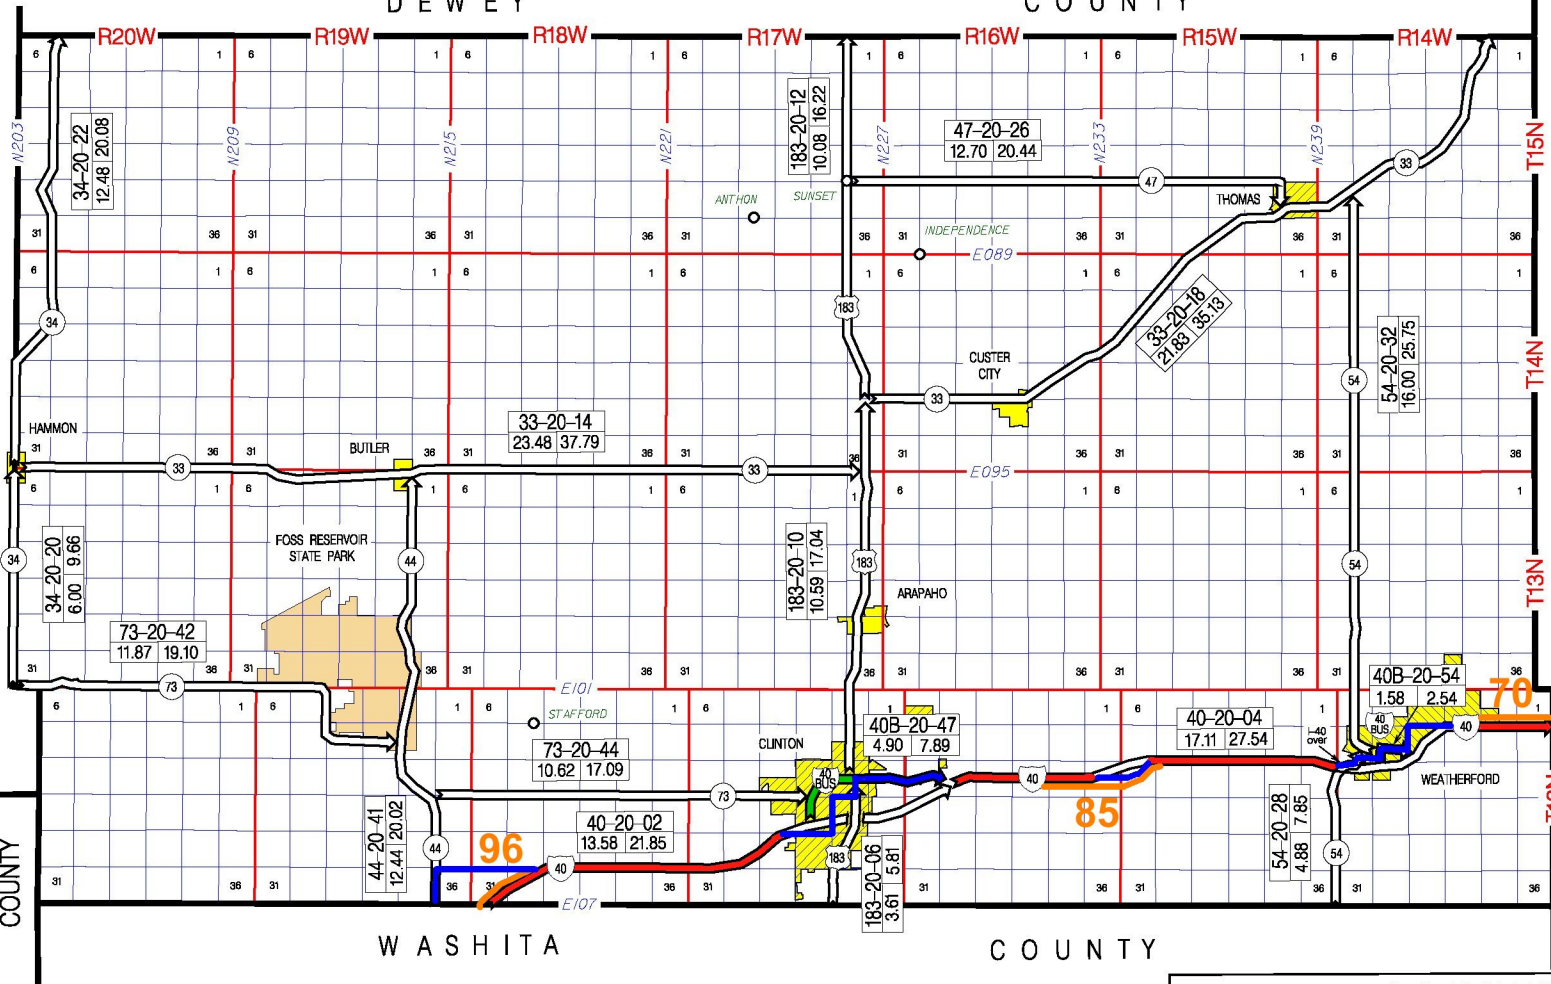

DEWEY

COUNTY

ROGER MILLS COUNTY

ROGER MILLS COUNTY

BECKHAM COUNTY

BLAINE COUNTY

CADDO COUNTY

WASHITA

COUNTY