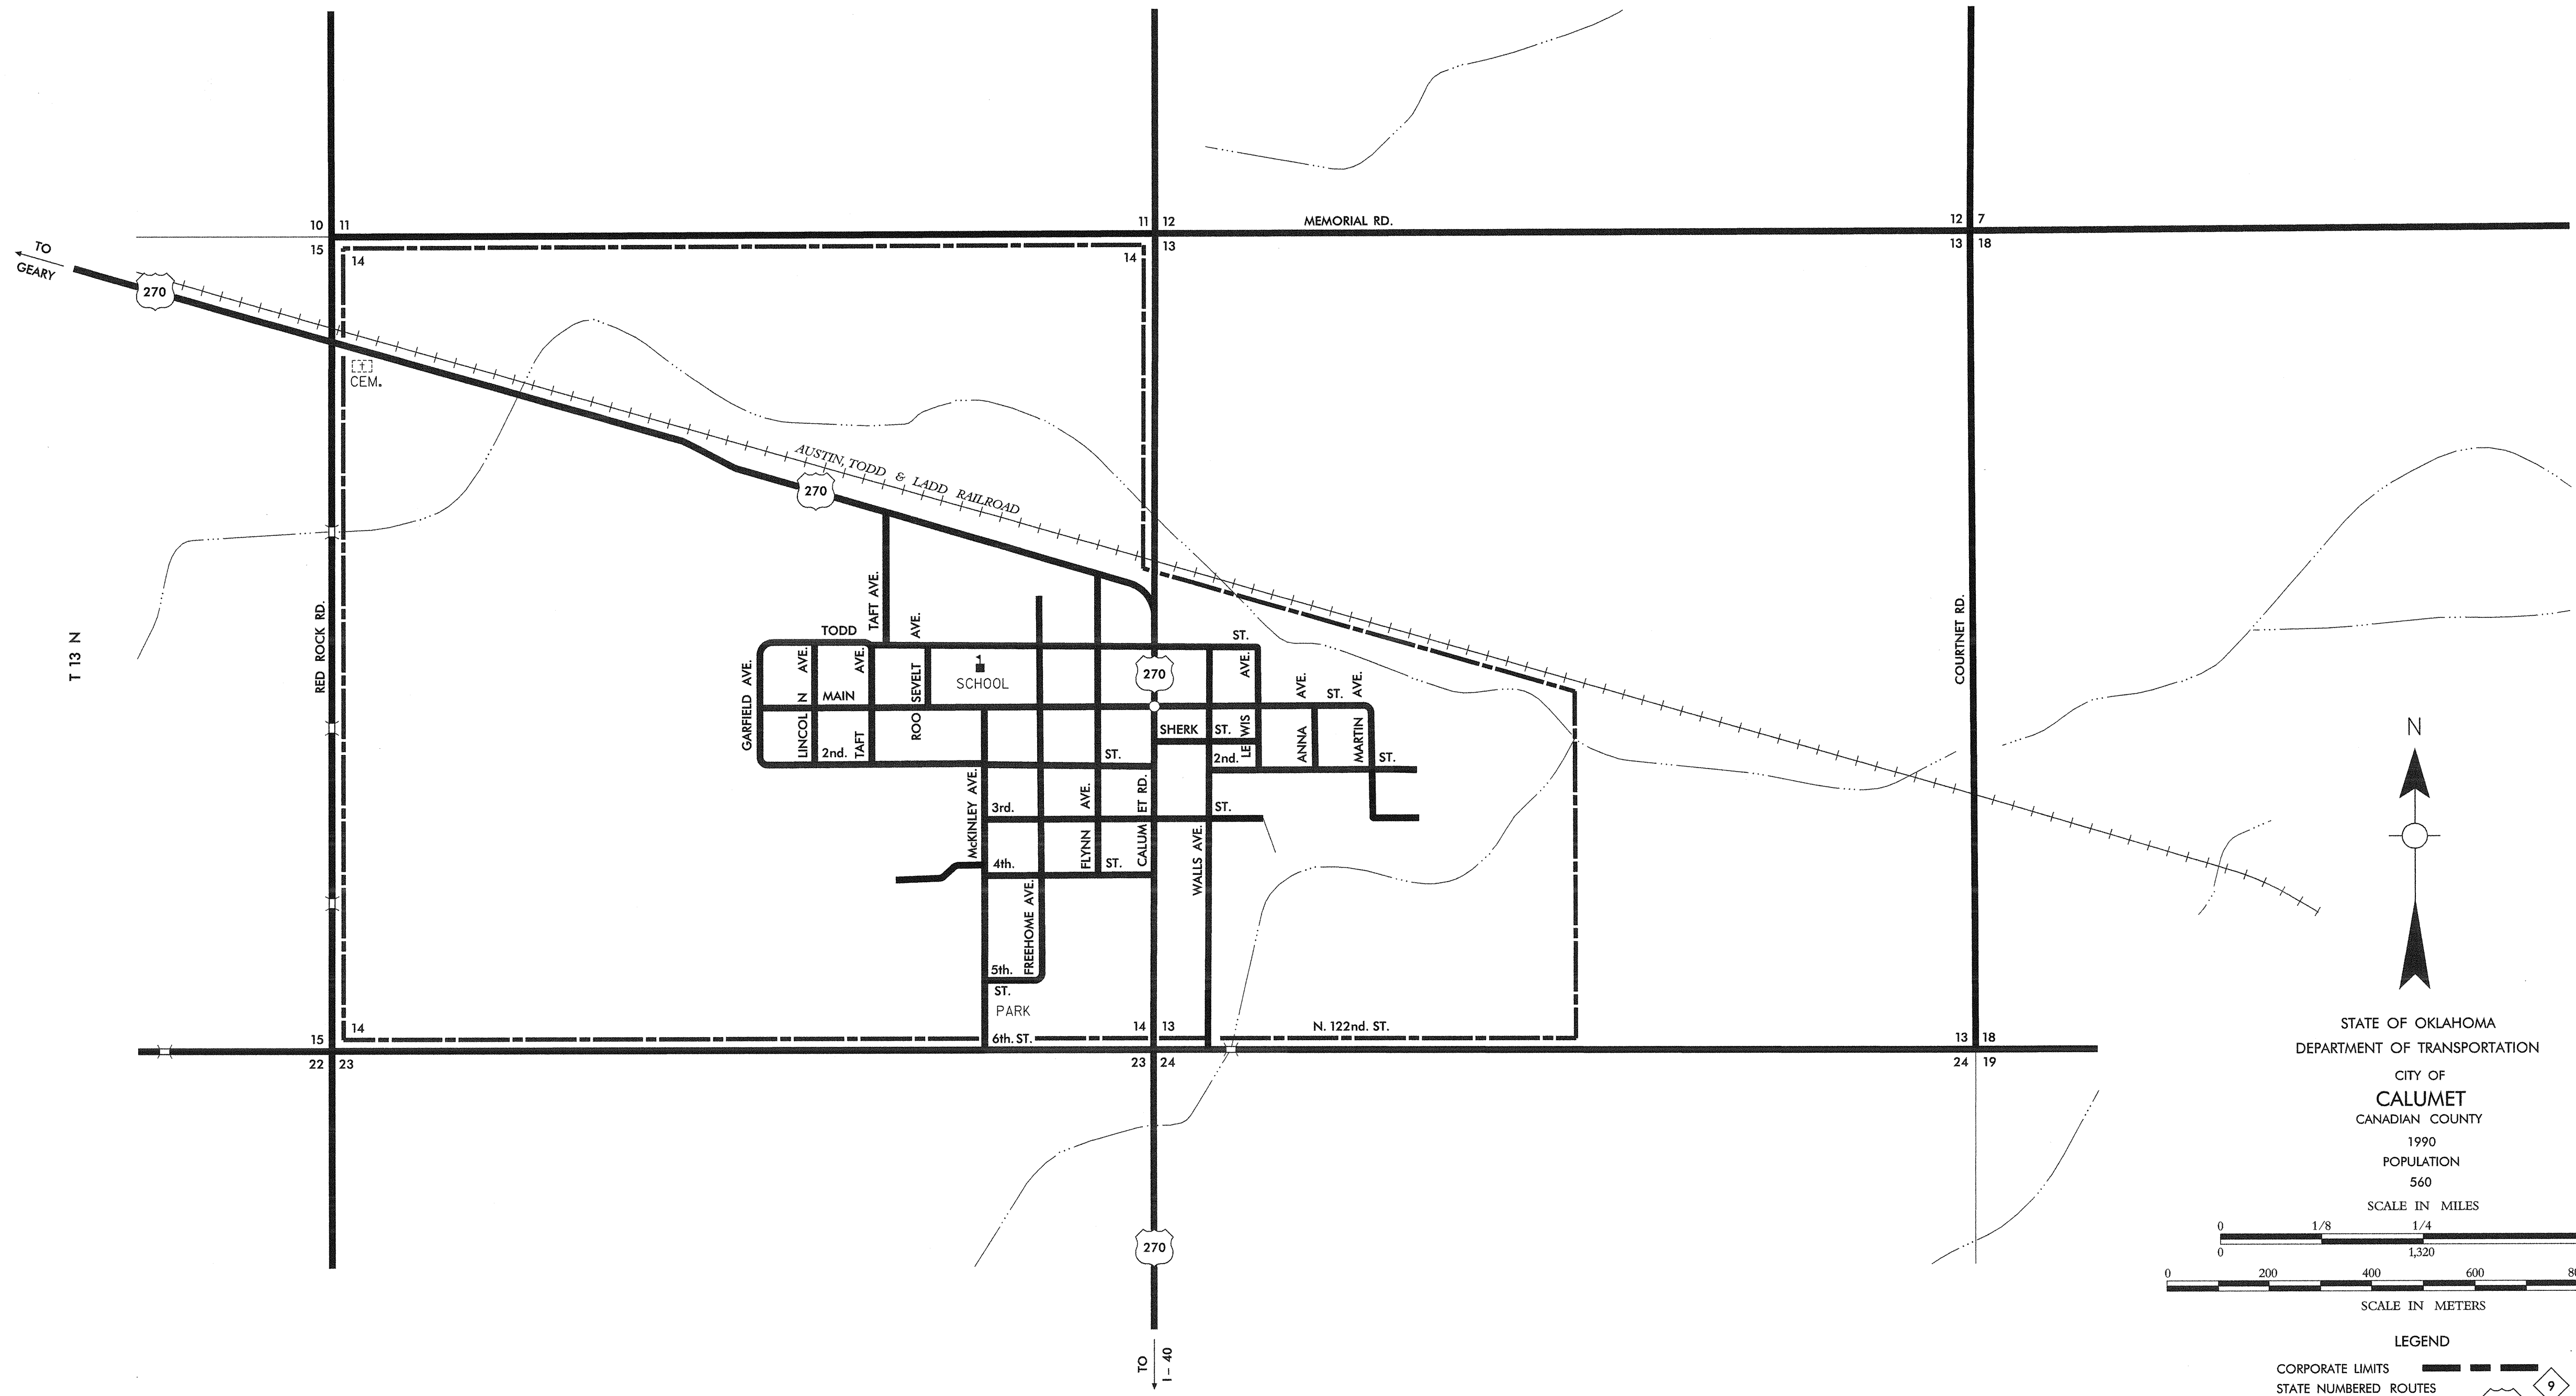

R 9 W R 8 W

STATE OF OKLAHOMA
 DEPARTMENT OF TRANSPORTATION
 CITY OF
CALUMET
 CANADIAN COUNTY
 1990
 POPULATION
 560

LEGEND
 CORPORATE LIMITS
 STATE NUMBERED ROUTES
 U.S. NUMBERED ROUTES
 INTERSTATE ROUTES

Copies of this map are available for public use at nominal cost.
 Address:
 OKLAHOMA DEPARTMENT OF TRANSPORTATION
 REPRODUCTION BRANCH (Phone - 521-2586)
 200 N.E. 21st STREET
 OKLAHOMA CITY, OKLA. 73105