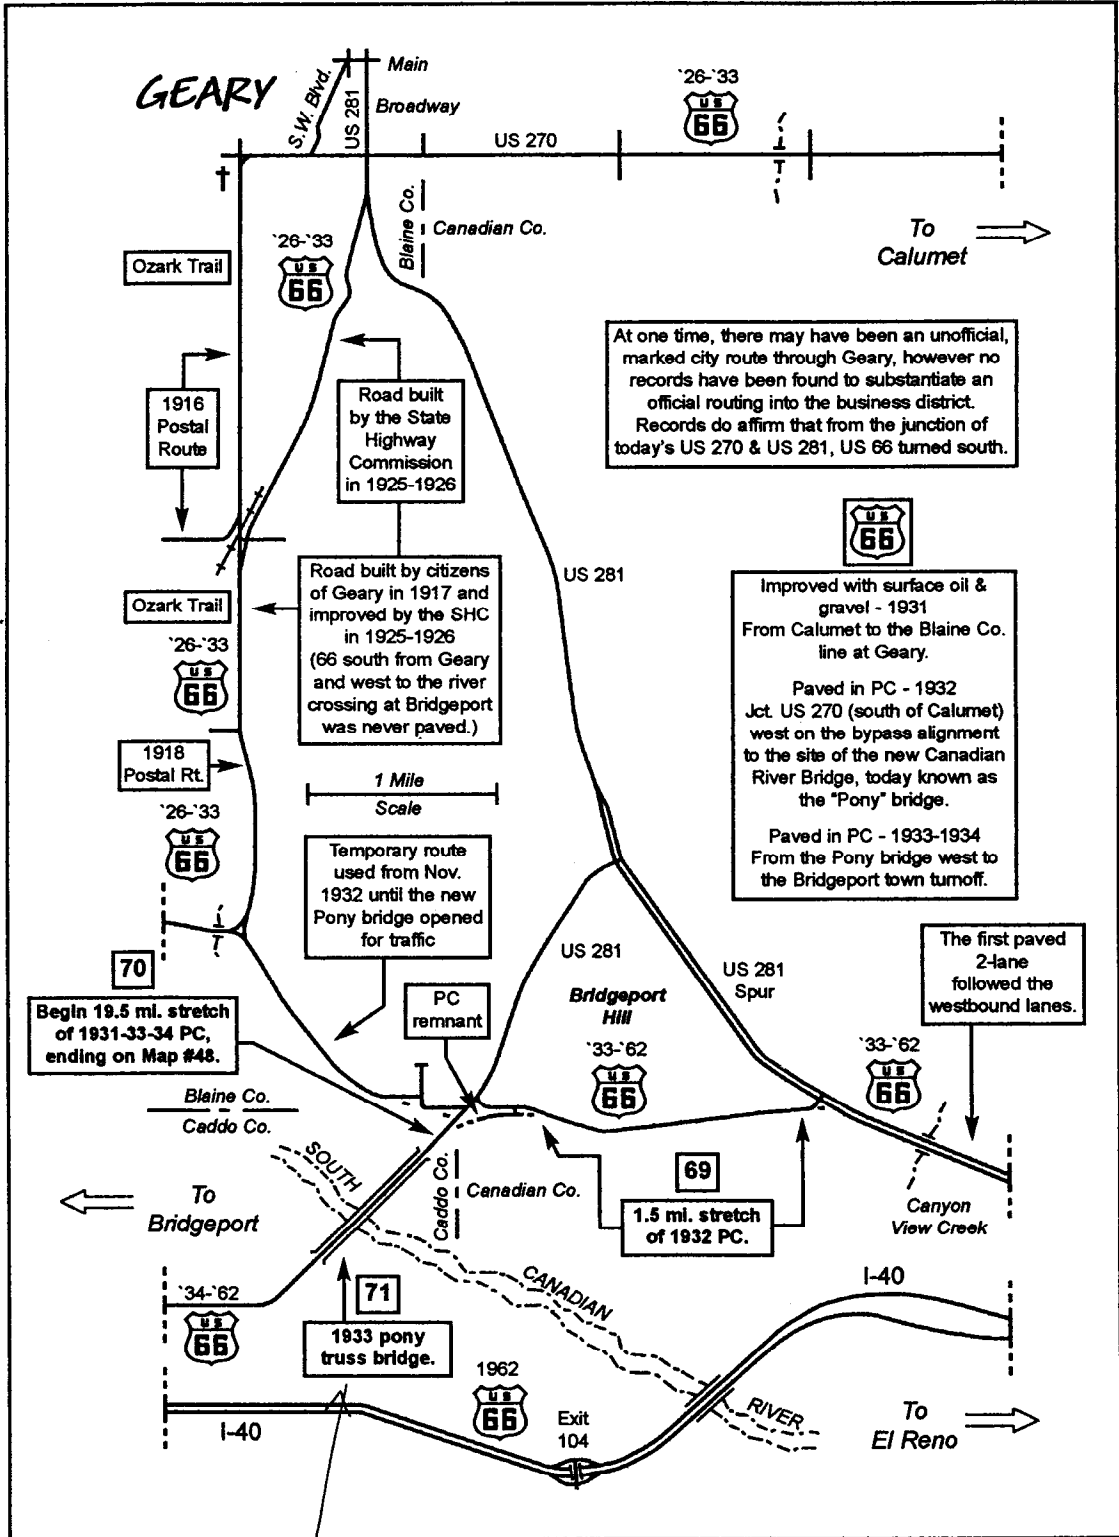

OKLAHOMA ROUTE 66
MAP #44

0902-0000F
NRHP in SPANS