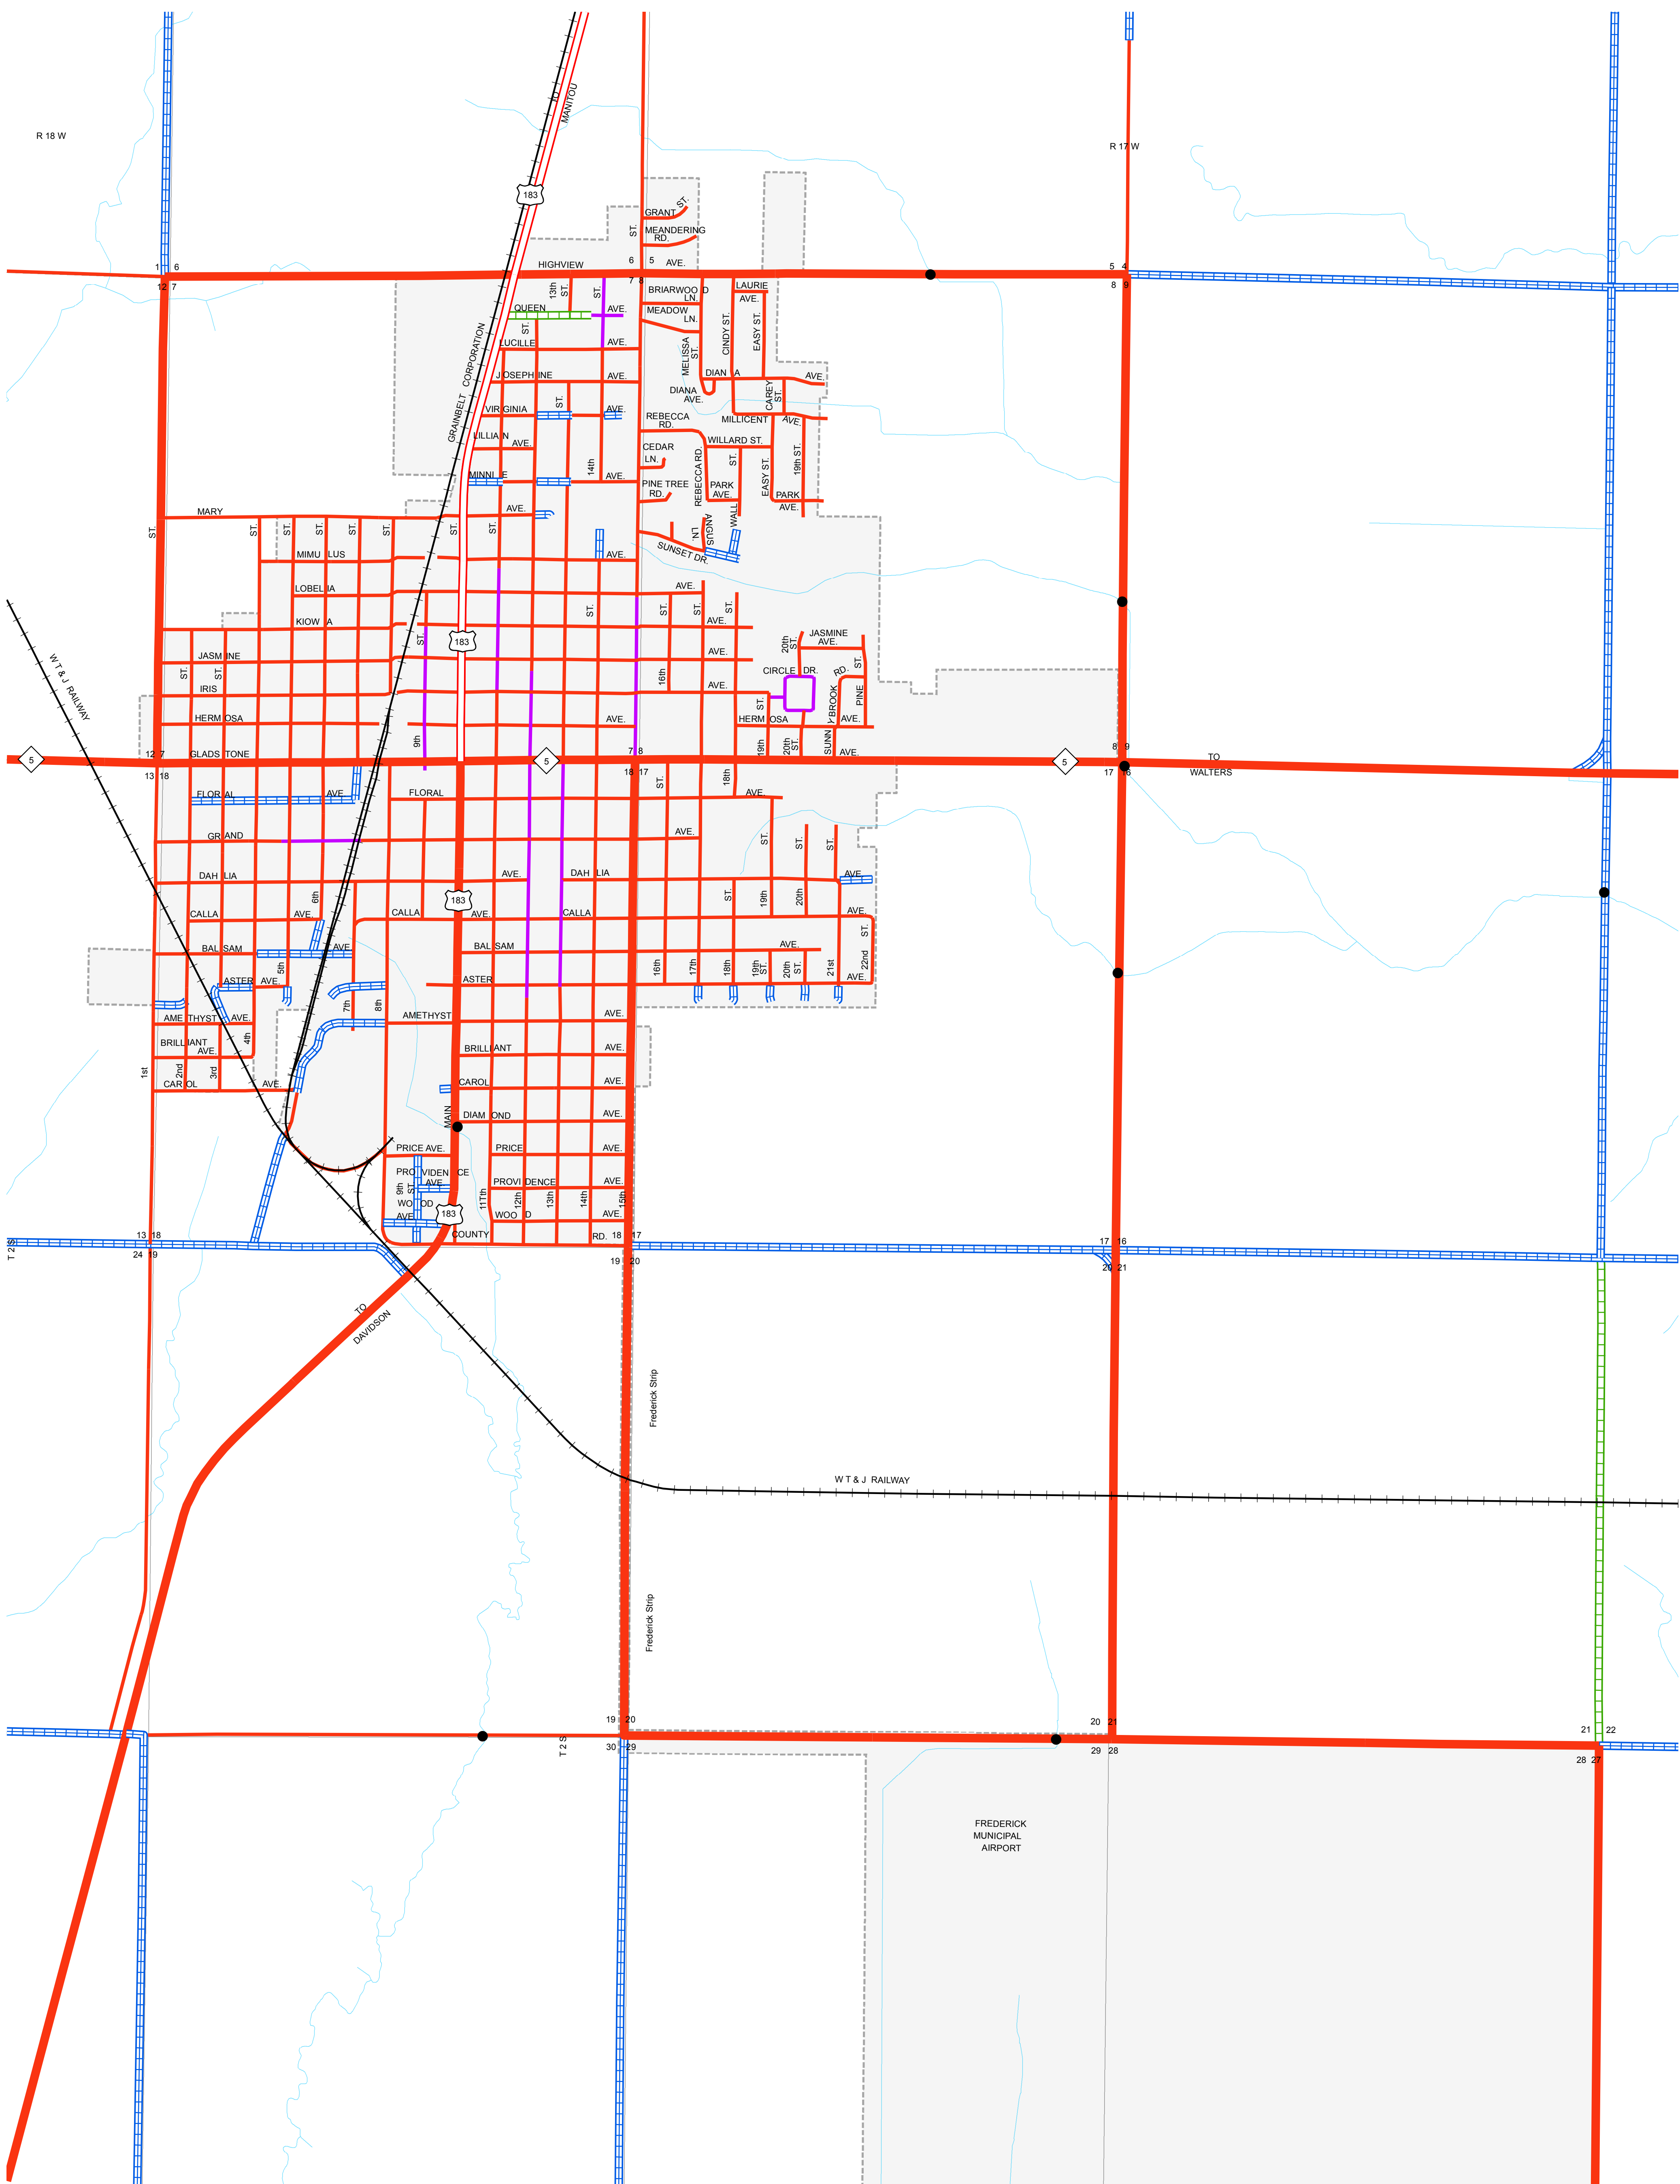

Copies of this map are available for public use at nominal cost.  
 OKLAHOMA DEPARTMENT OF TRANSPORTATION  
 PRINTING SERVICES Phone (405) 521-2566  
 200 N.E. 21st STREET  
 OKLAHOMA CITY, OKLAHOMA 73105-3204  
 FREDERICK

This map indicates those roads known to the Department to be open to public travel. Placement of a road on the map has no relationship to maintenance responsibility by any level of government.

© COPYRIGHT 2018  
 PRINTED AT STATE EXPENSE

**NOT FOR RESALE**

ALL RIGHTS RESERVED  
 COMPUTER GENERATED  
 September 2018  
 FREDERICK, TILLMAN COUNTY

**STATE OF OKLAHOMA**  
**DEPARTMENT OF TRANSPORTATION**  
 CITY OF  
**FREDERICK**  
 TILLMAN COUNTY  
 CENSUS YEAR 2010  
 POPULATION 3940

**Legend**

<b>Road Surface Type</b>		