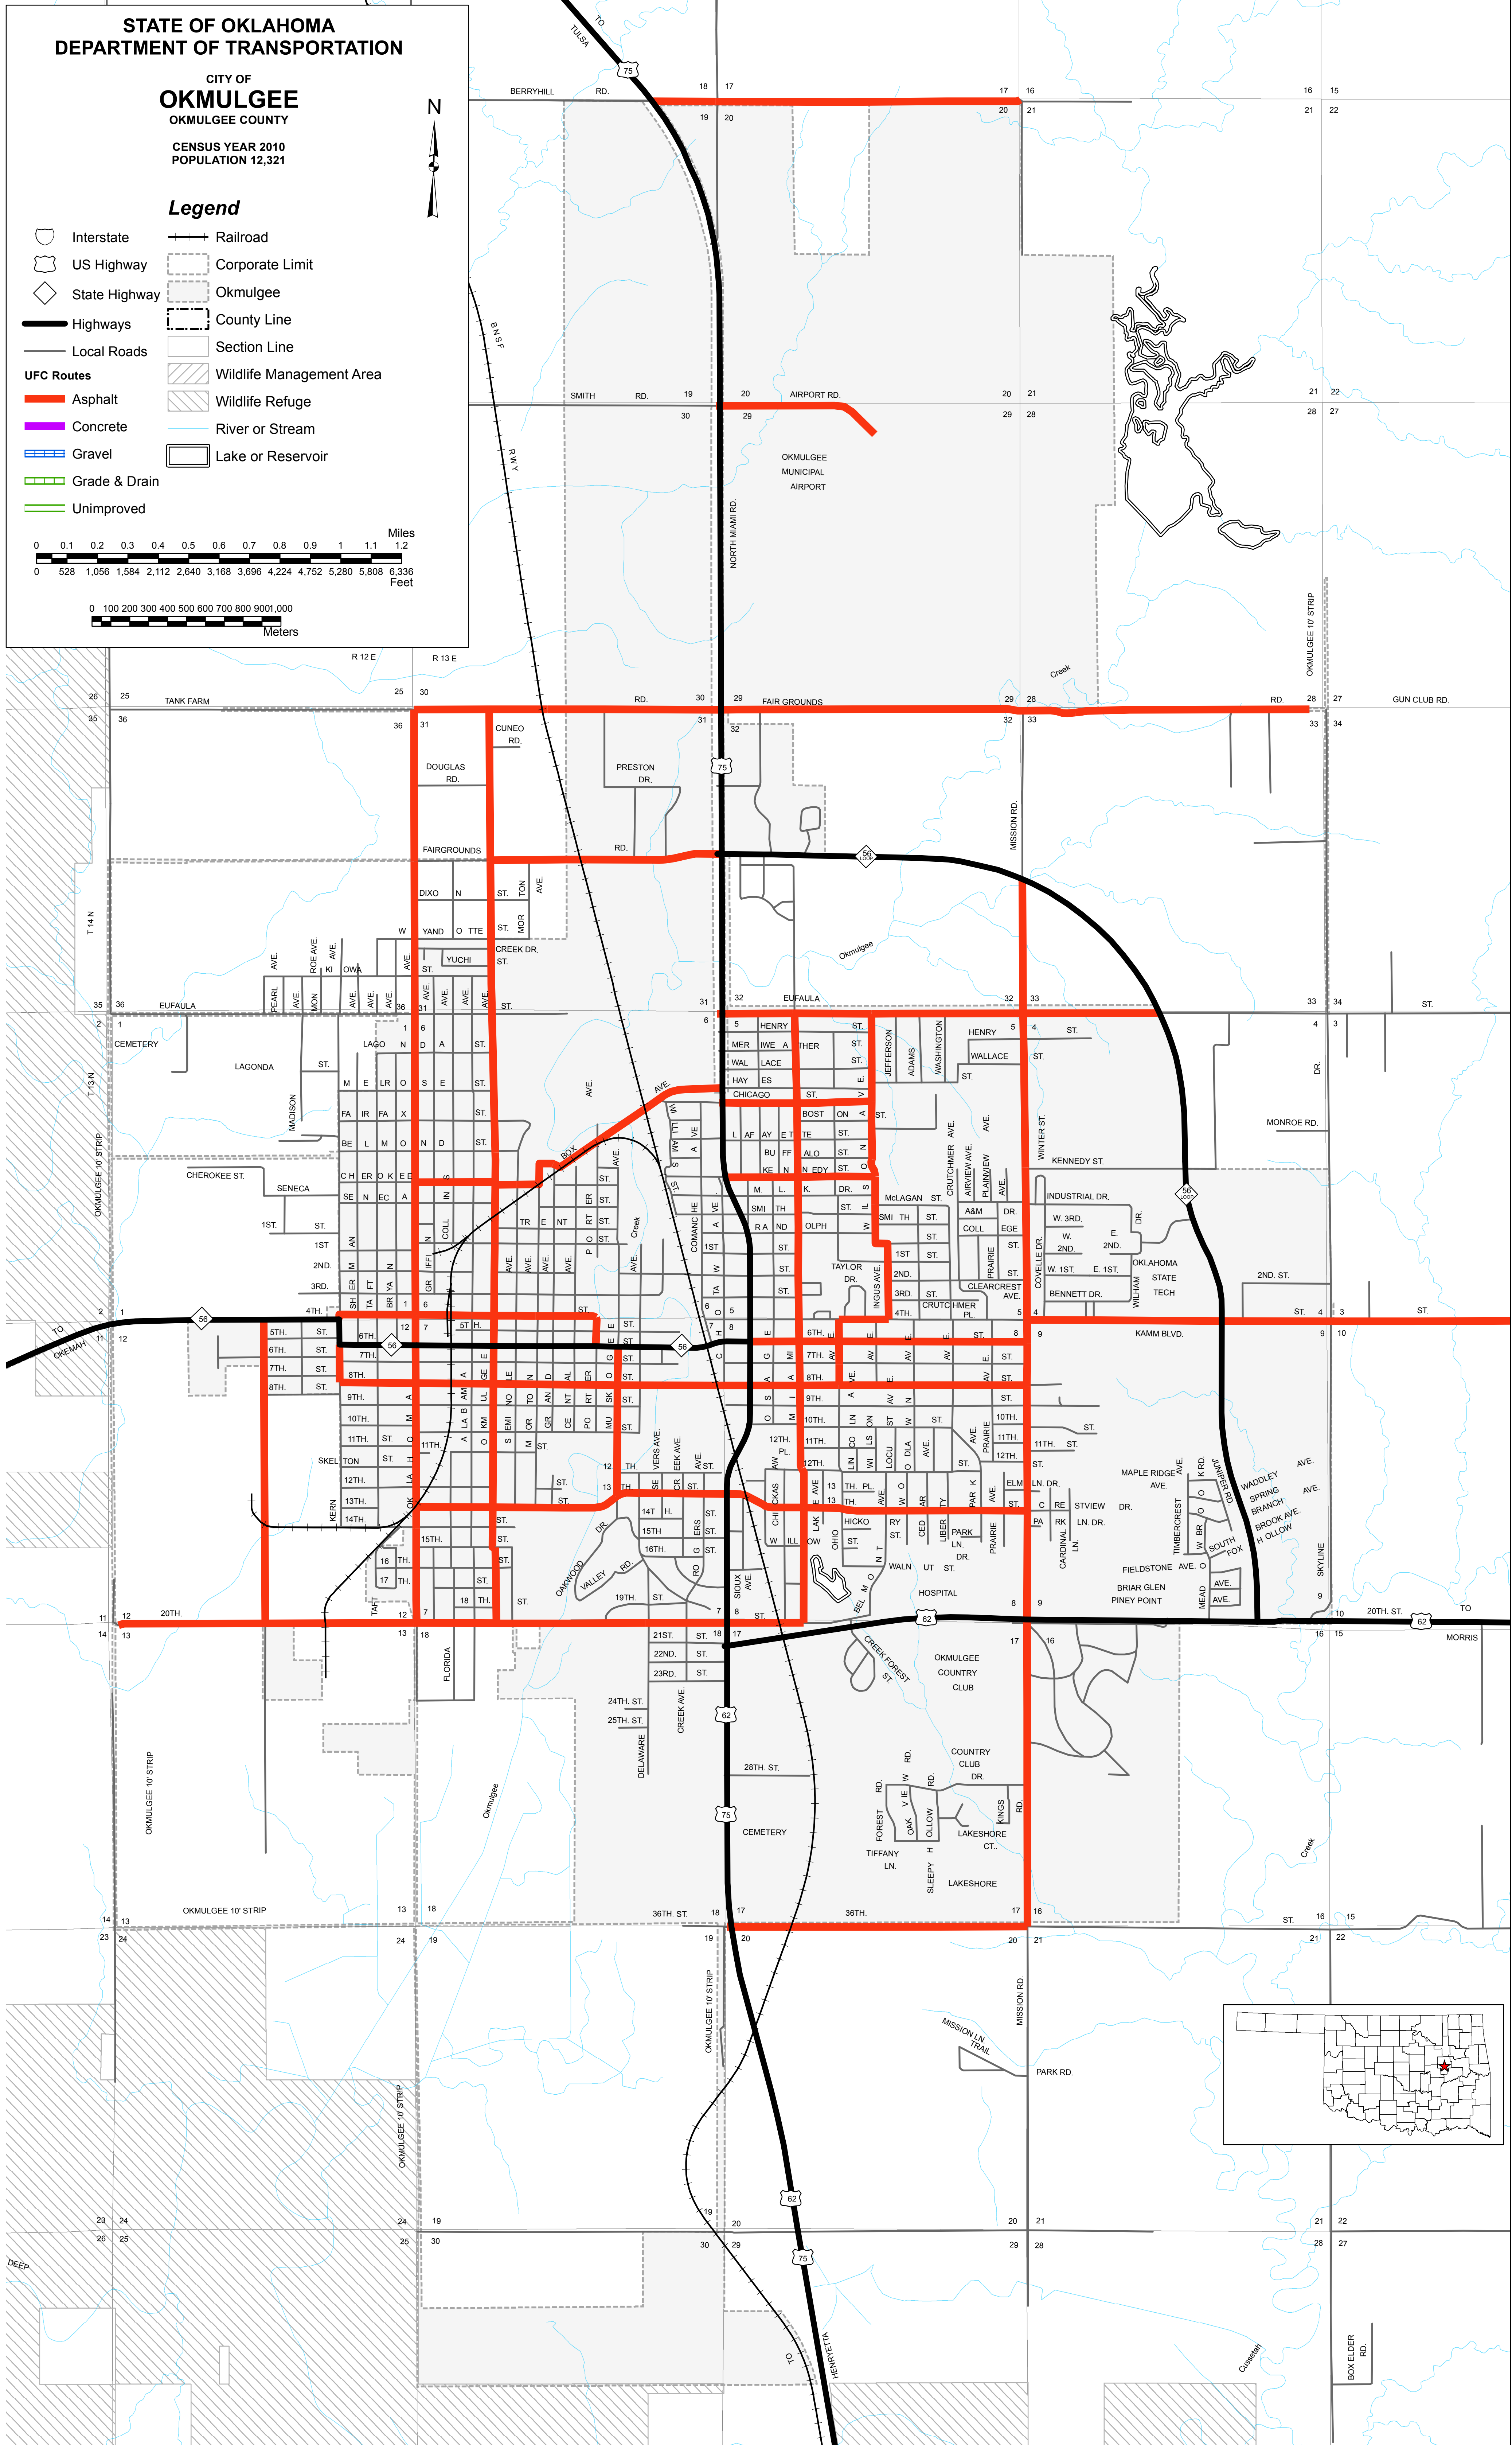

STATE OF OKLAHOMA
DEPARTMENT OF TRANSPORTATION

CITY OF
OKMULGEE

Legend

- Interstate
- US Highway
- State Highway
- Highways
- Local Roads
- Asphalt
- Concrete
- Gravel
- Grade & Drain
- Unimproved
- Railroad
- Corporate Limit
- Okmulgee
- County Line
- Section Line
- Wildlife Management Area
- Wildlife Refuge
- River or Stream
- Lake or Reservoir

Copies of this map are available for public use at nominal cost.
OKLAHOMA DEPARTMENT OF TRANSPORTATION
PRINTING SERVICES Phone (405) 521-2586
200 N.E. 21st STREET
OKLAHOMA CITY, OKLAHOMA 73105-3204
© COPYRIGHT 2018
PRINTED AT STATE EXPENSE
NOT FOR RESALE
ALL RIGHTS RESERVED
COMPUTER GENERATED
September 2018
OKMULGEE
OKMULGEE COUNTY