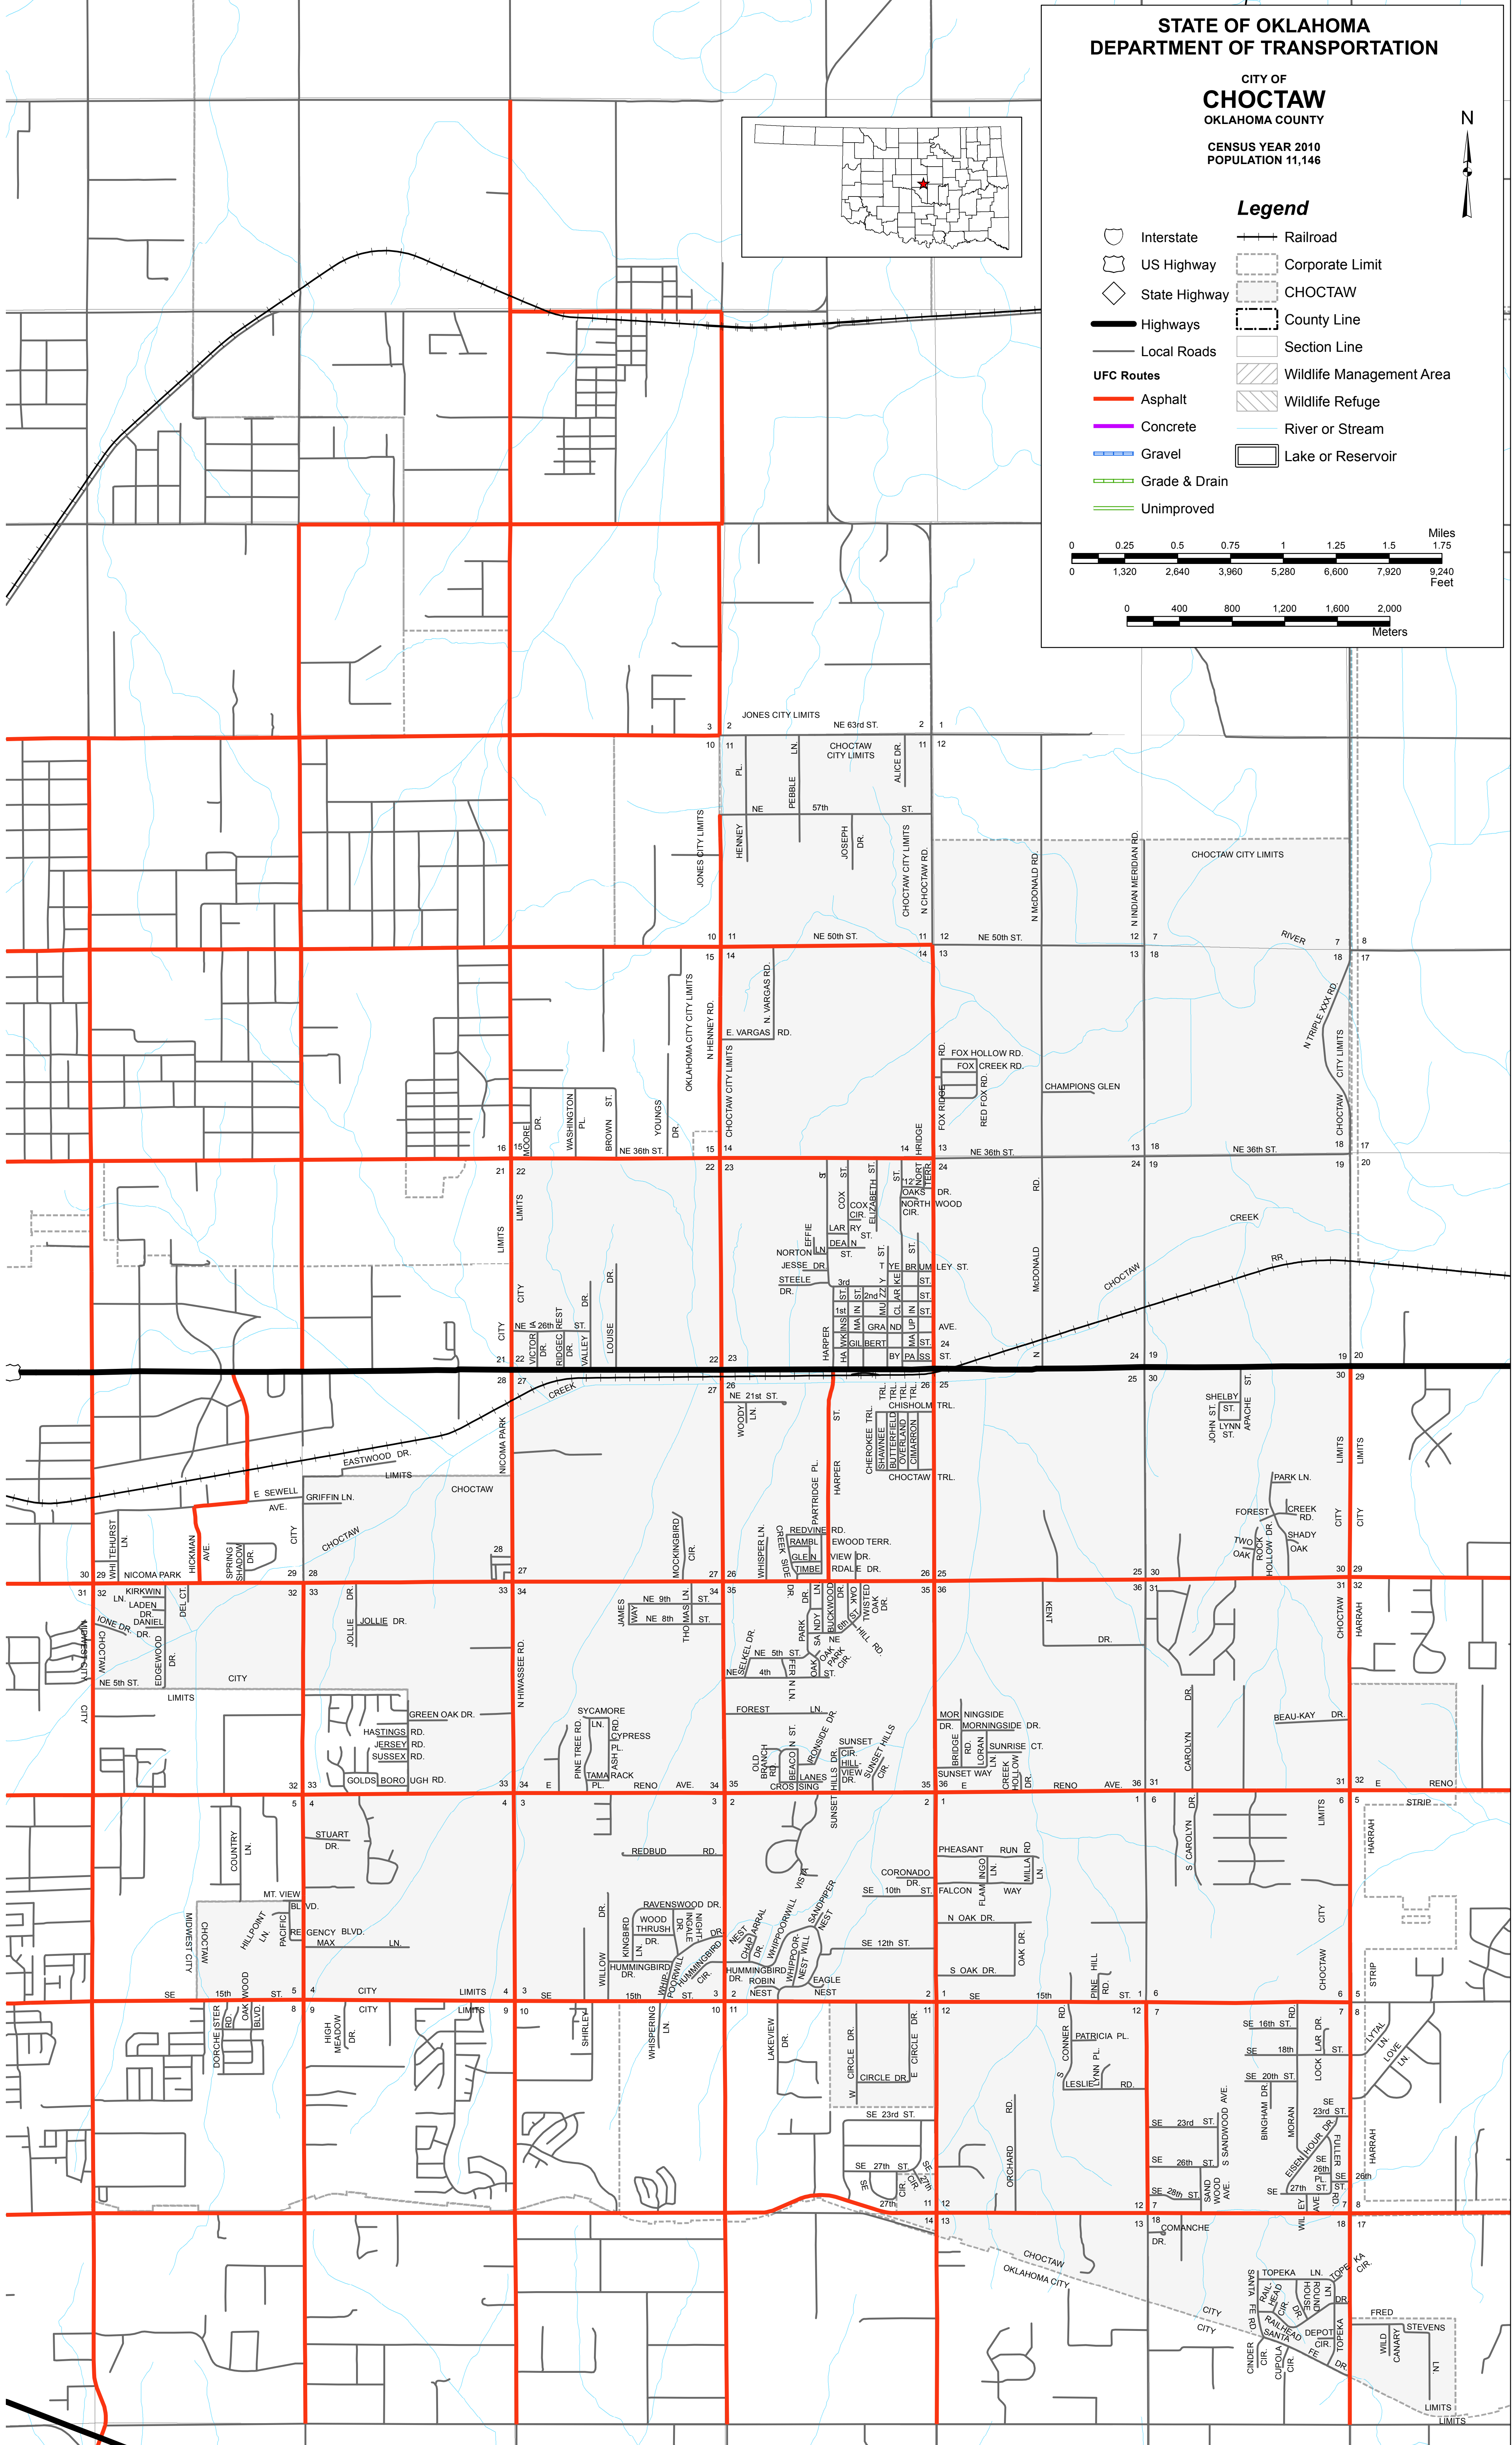

STATE OF OKLAHOMA
DEPARTMENT OF TRANSPORTATION

CITY OF
CHOCTAW
OKLAHOMA COUNTY
CENSUS YEAR 2010
POPULATION 11,146

Legend

- Interstate
- US Highway
- State Highway
- Highways
- Local Roads
- Asphalt
- Concrete
- Gravel
- Grade & Drain
- Unimproved
- Railroad
- Corporate Limit
- CHOCTAW
- County Line
- Section Line
- Wildlife Management Area
- Wildlife Refuge
- River or Stream
- Lake or Reservoir

Copies of this map are available for public use at nominal cost.
 OKLAHOMA DEPARTMENT OF TRANSPORTATION
 PRINTING SERVICES Phone (405) 521-2586
 200 N.E. 21st STREET
 OKLAHOMA CITY, OKLAHOMA 73105-3204

This map indicates those roads known to the Department to be open to public travel. Placement of a road on the map has no relationship to maintenance responsibility by any level of government.

© COPYRIGHT 2018
 PRINTED AT STATE EXPENSE