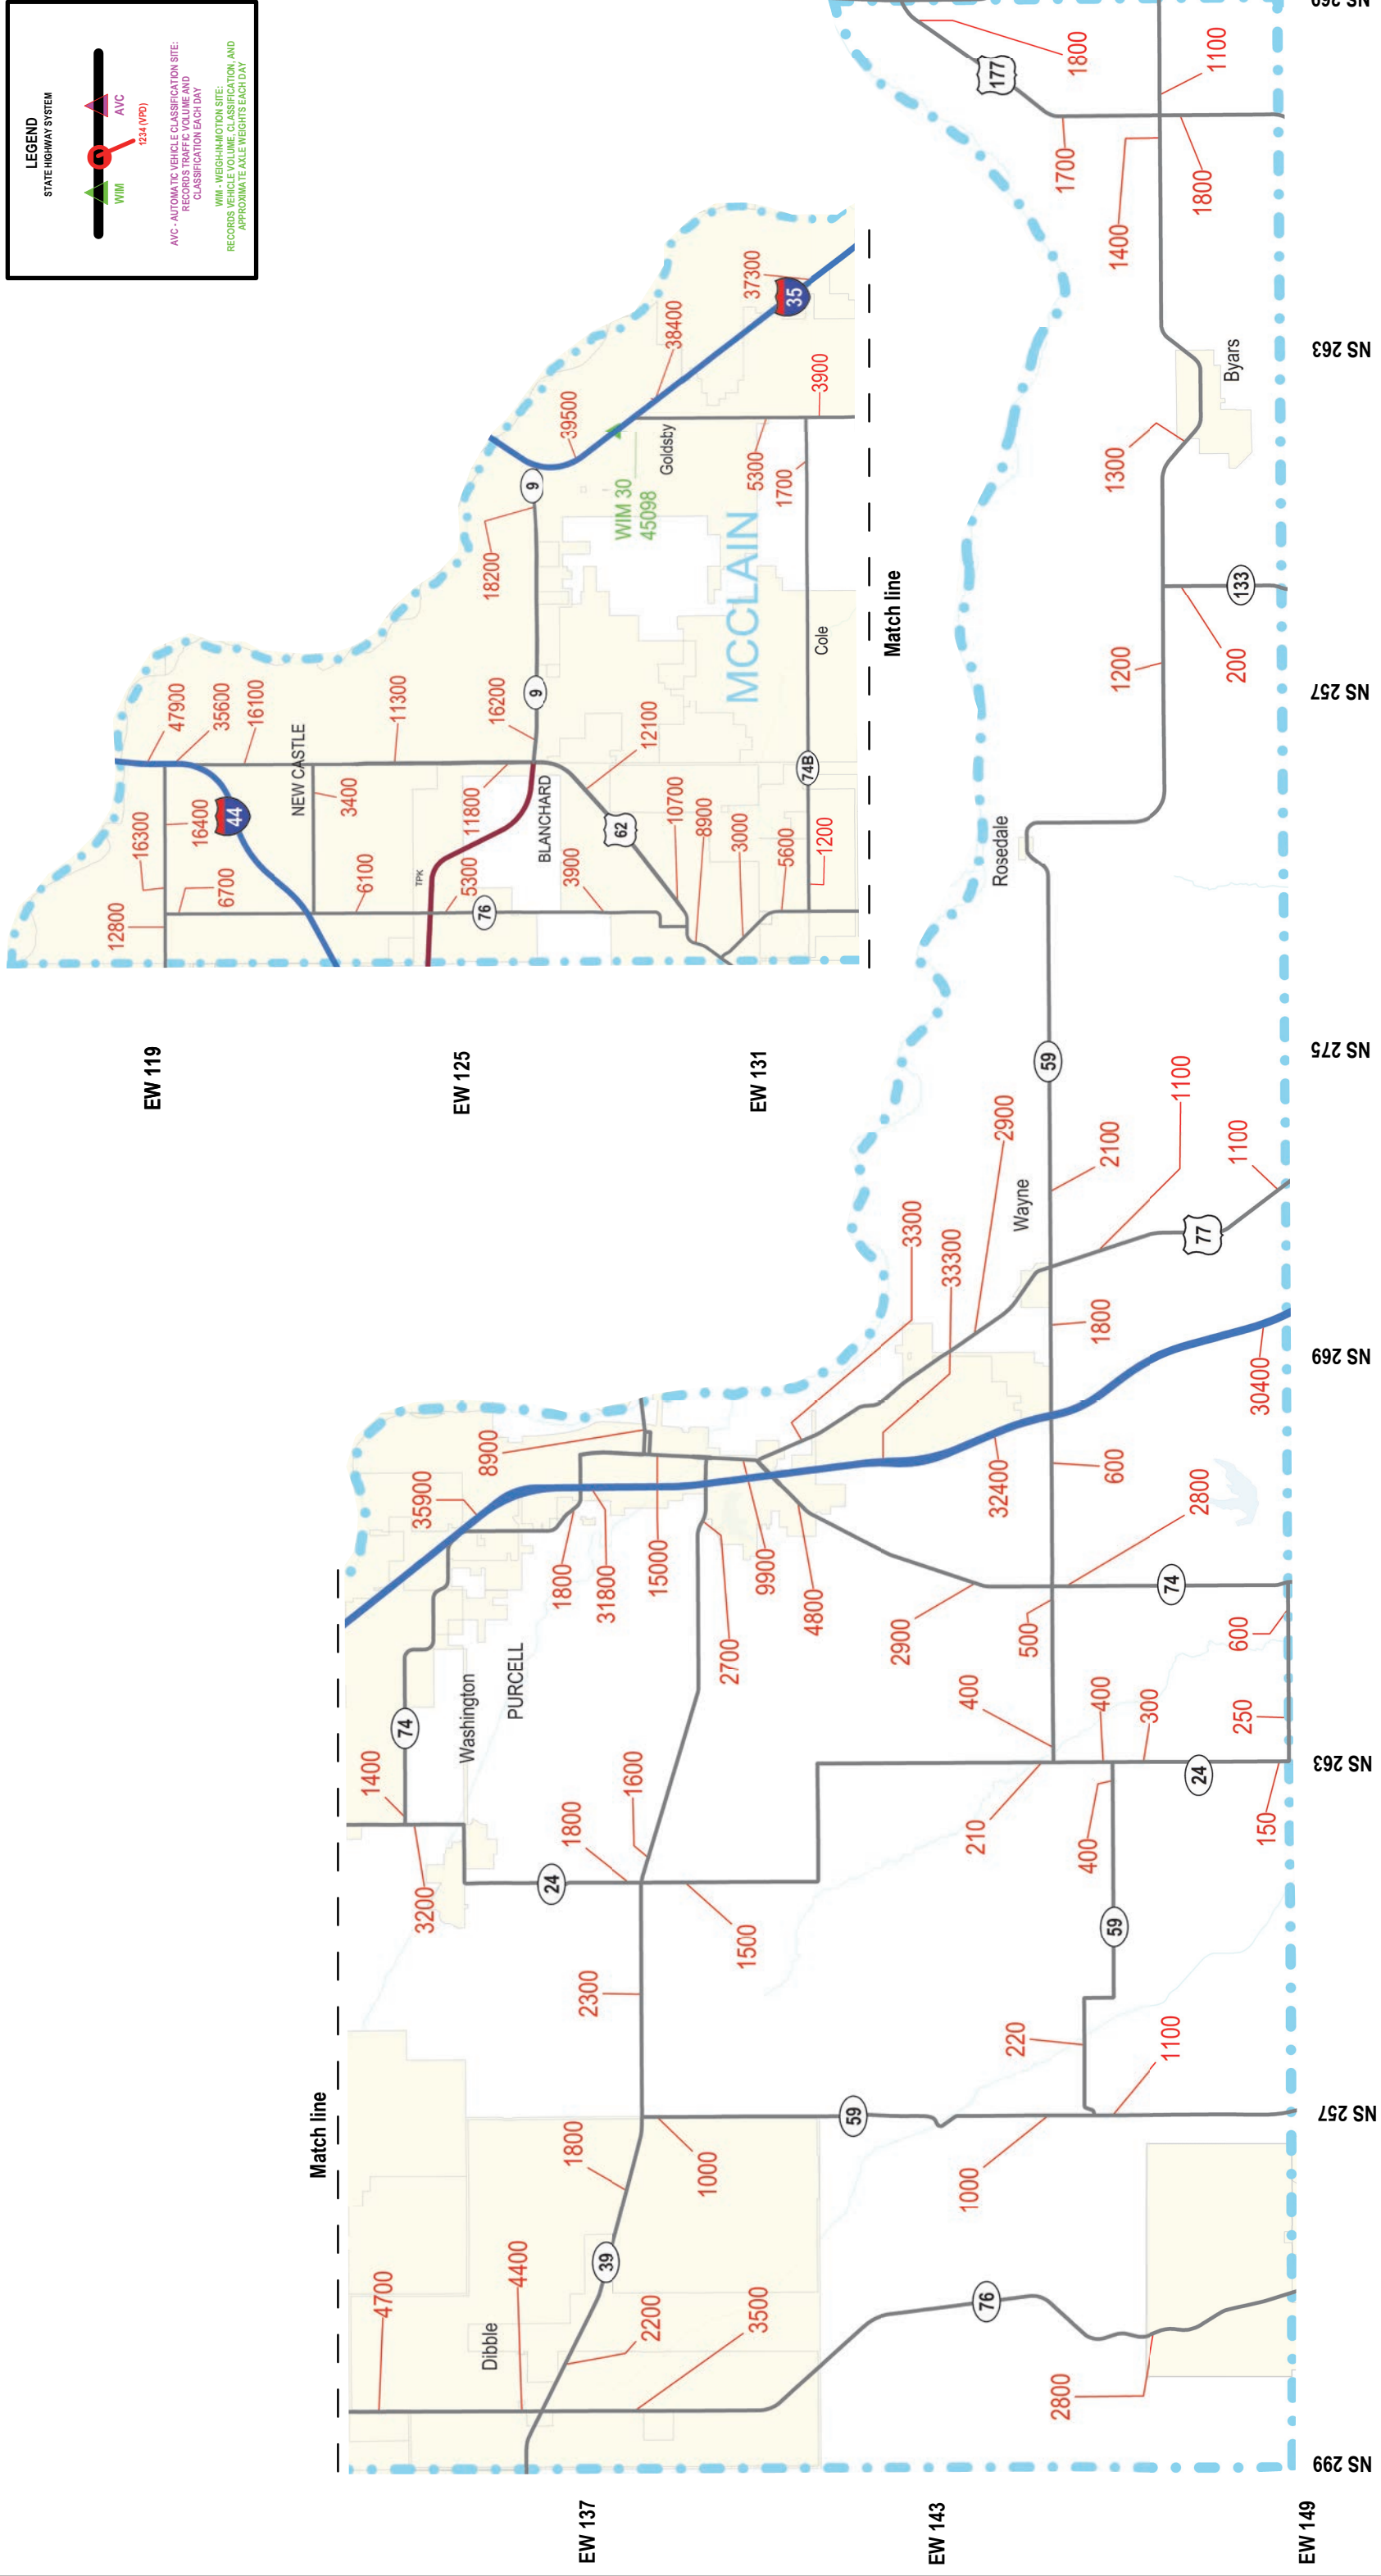

LEGEND
STATE HIGHWAY SYSTEM

AVC - AUTOMATIC VEHICLE CLASSIFICATION SITE:
RECORDS VEHICLE CLASSIFICATION AND
CLASSIFICATION EACH DAY

WIM - WEIGH-IN-MOTION SITE:
RECORDS VEHICLE VOLUME, CLASSIFICATION, AND
APPROXIMATE AXLE WEIGHTS EACH DAY

2012
Annual Average Daily Traffic
Oklahoma Highway System
McClain County (44)