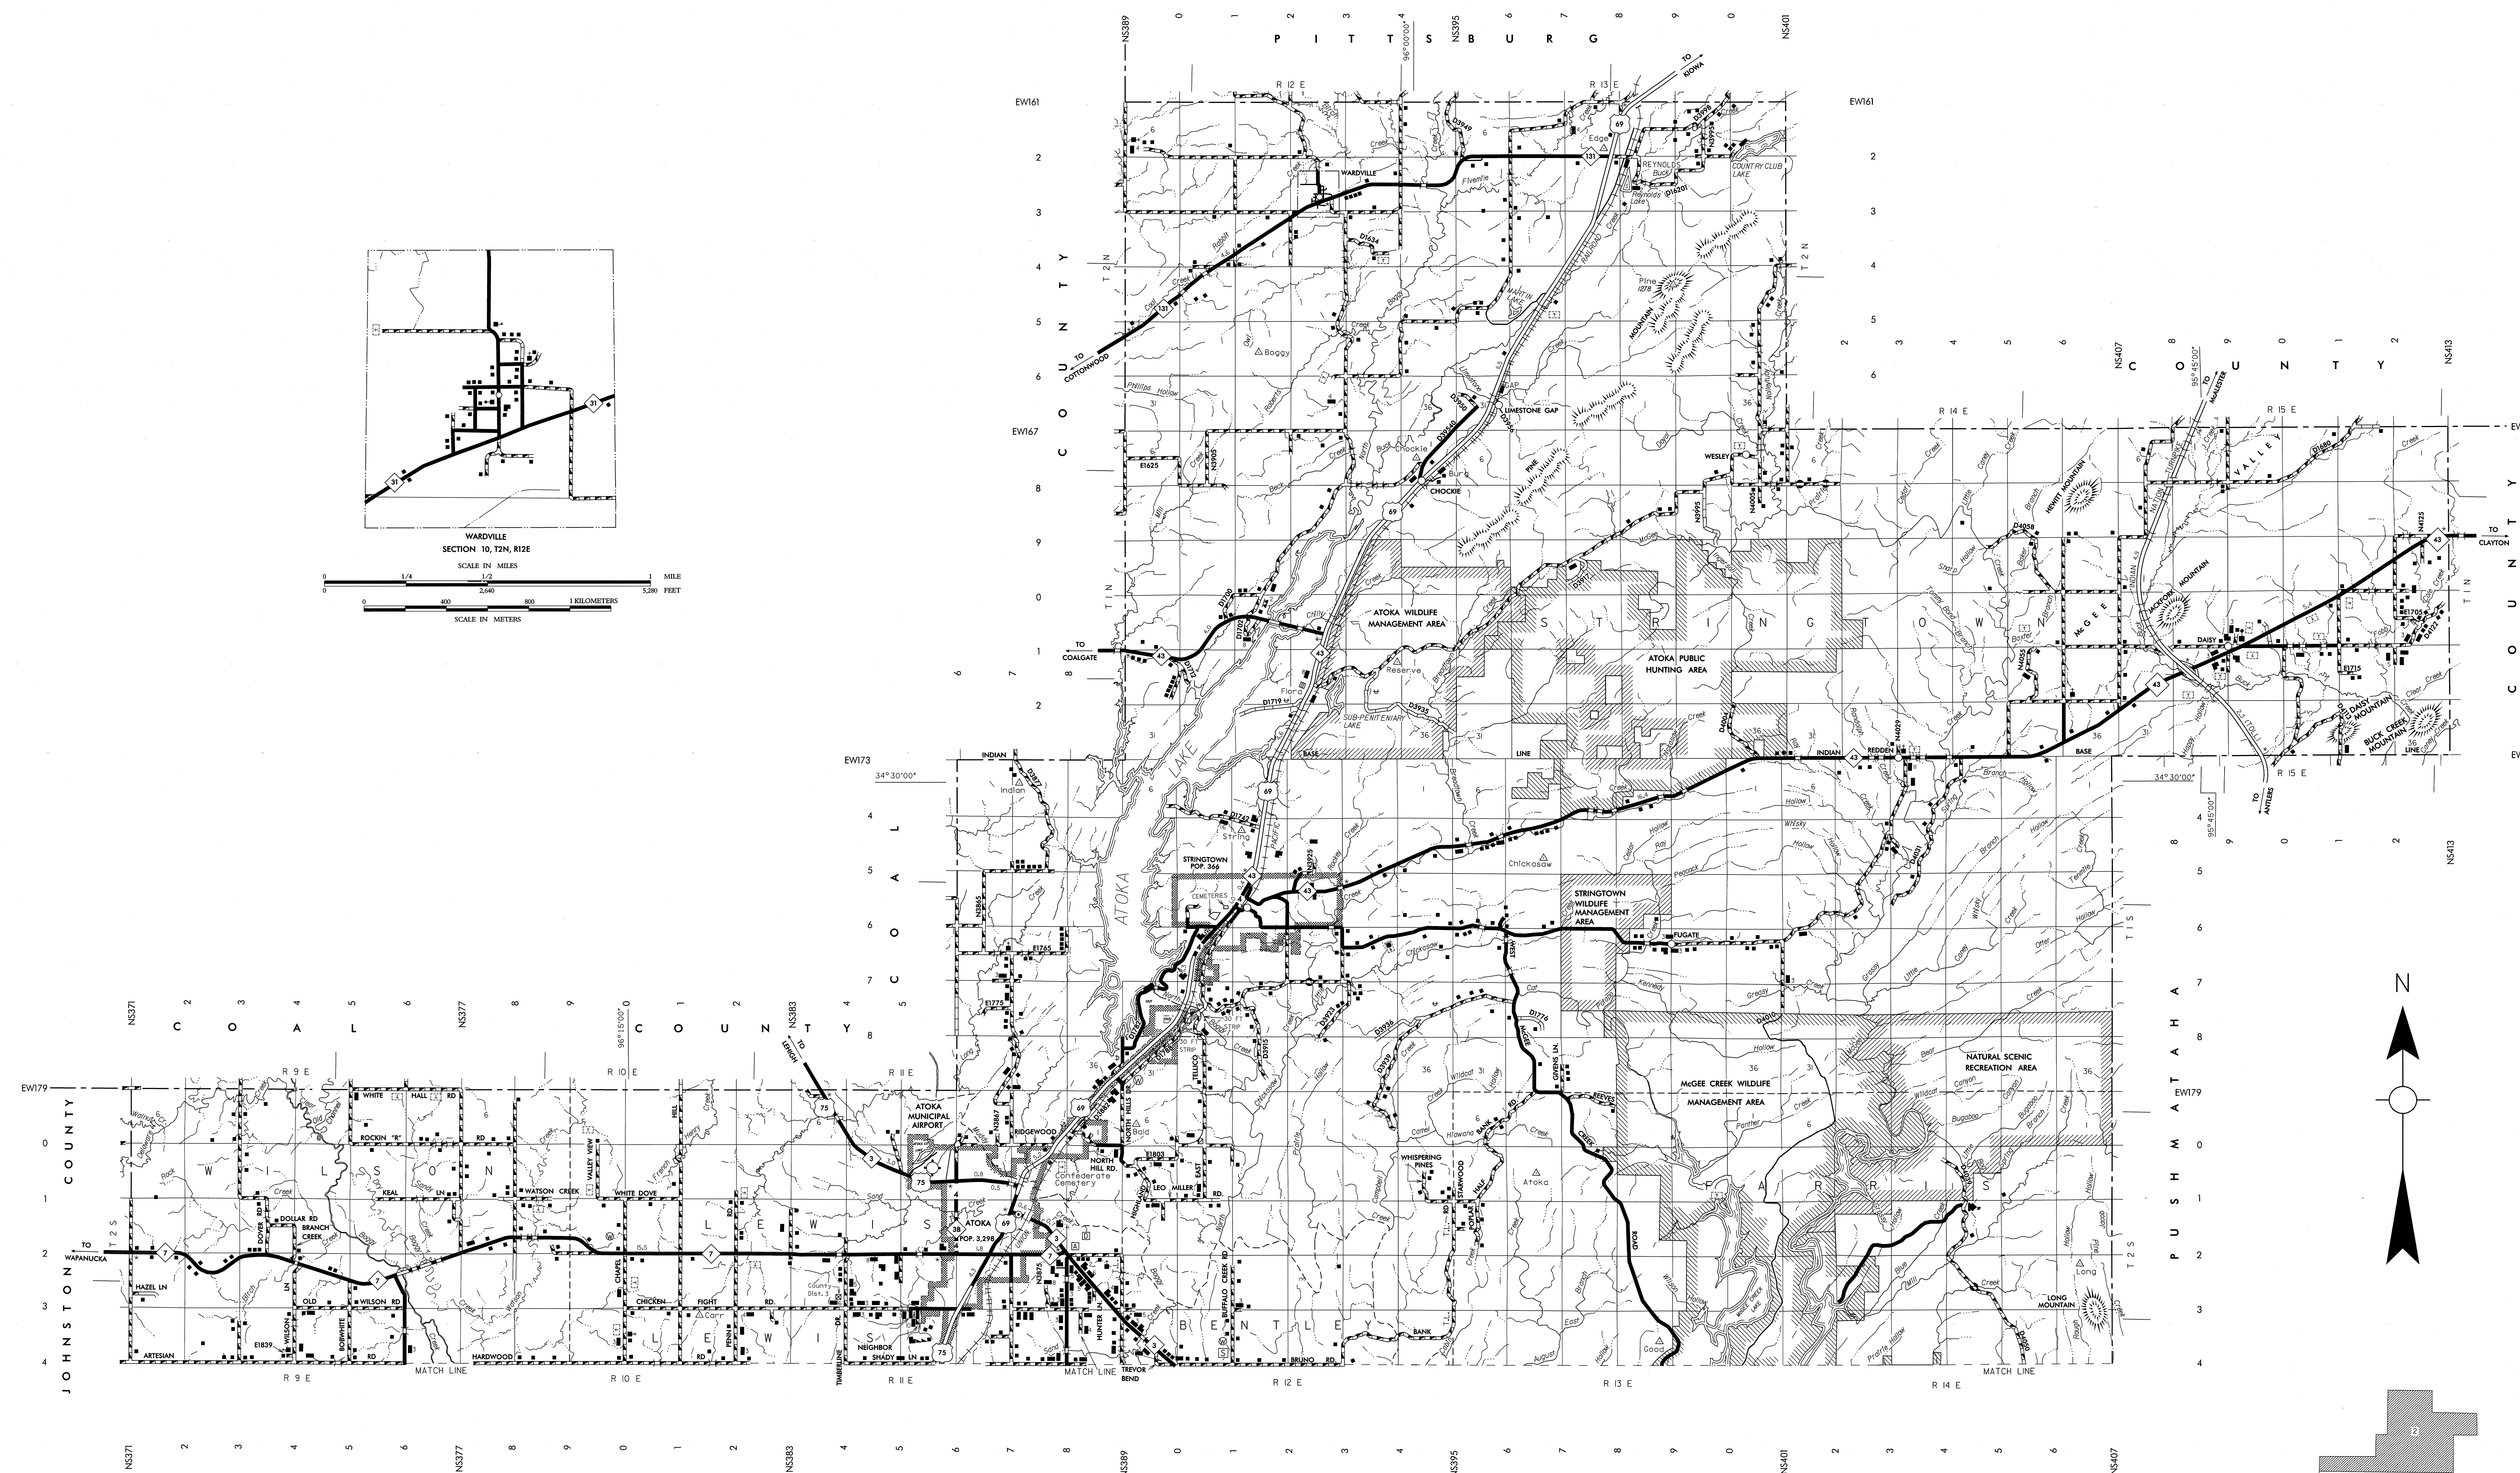

WARDVILLE
SECTION 10, T2N, R12E
SCALE IN MILES
SCALE IN METERS

Copies of this map are available for public use at nominal cost.
Address: OKLAHOMA DEPARTMENT OF TRANSPORTATION
REPRODUCTION BRANCH Phone (405) 521-2266
200 N.E. 21st STREET
OKLAHOMA CITY, OKLAHOMA 73105-3204

This map indicates those roads known to the Department to be open to public travel. Placement of a road on the map has no relationship to maintenance responsibility by any level of government.

ALL RIGHTS RESERVED SHEET 2 OF 2 SHEETS COMPUTER GENERATED