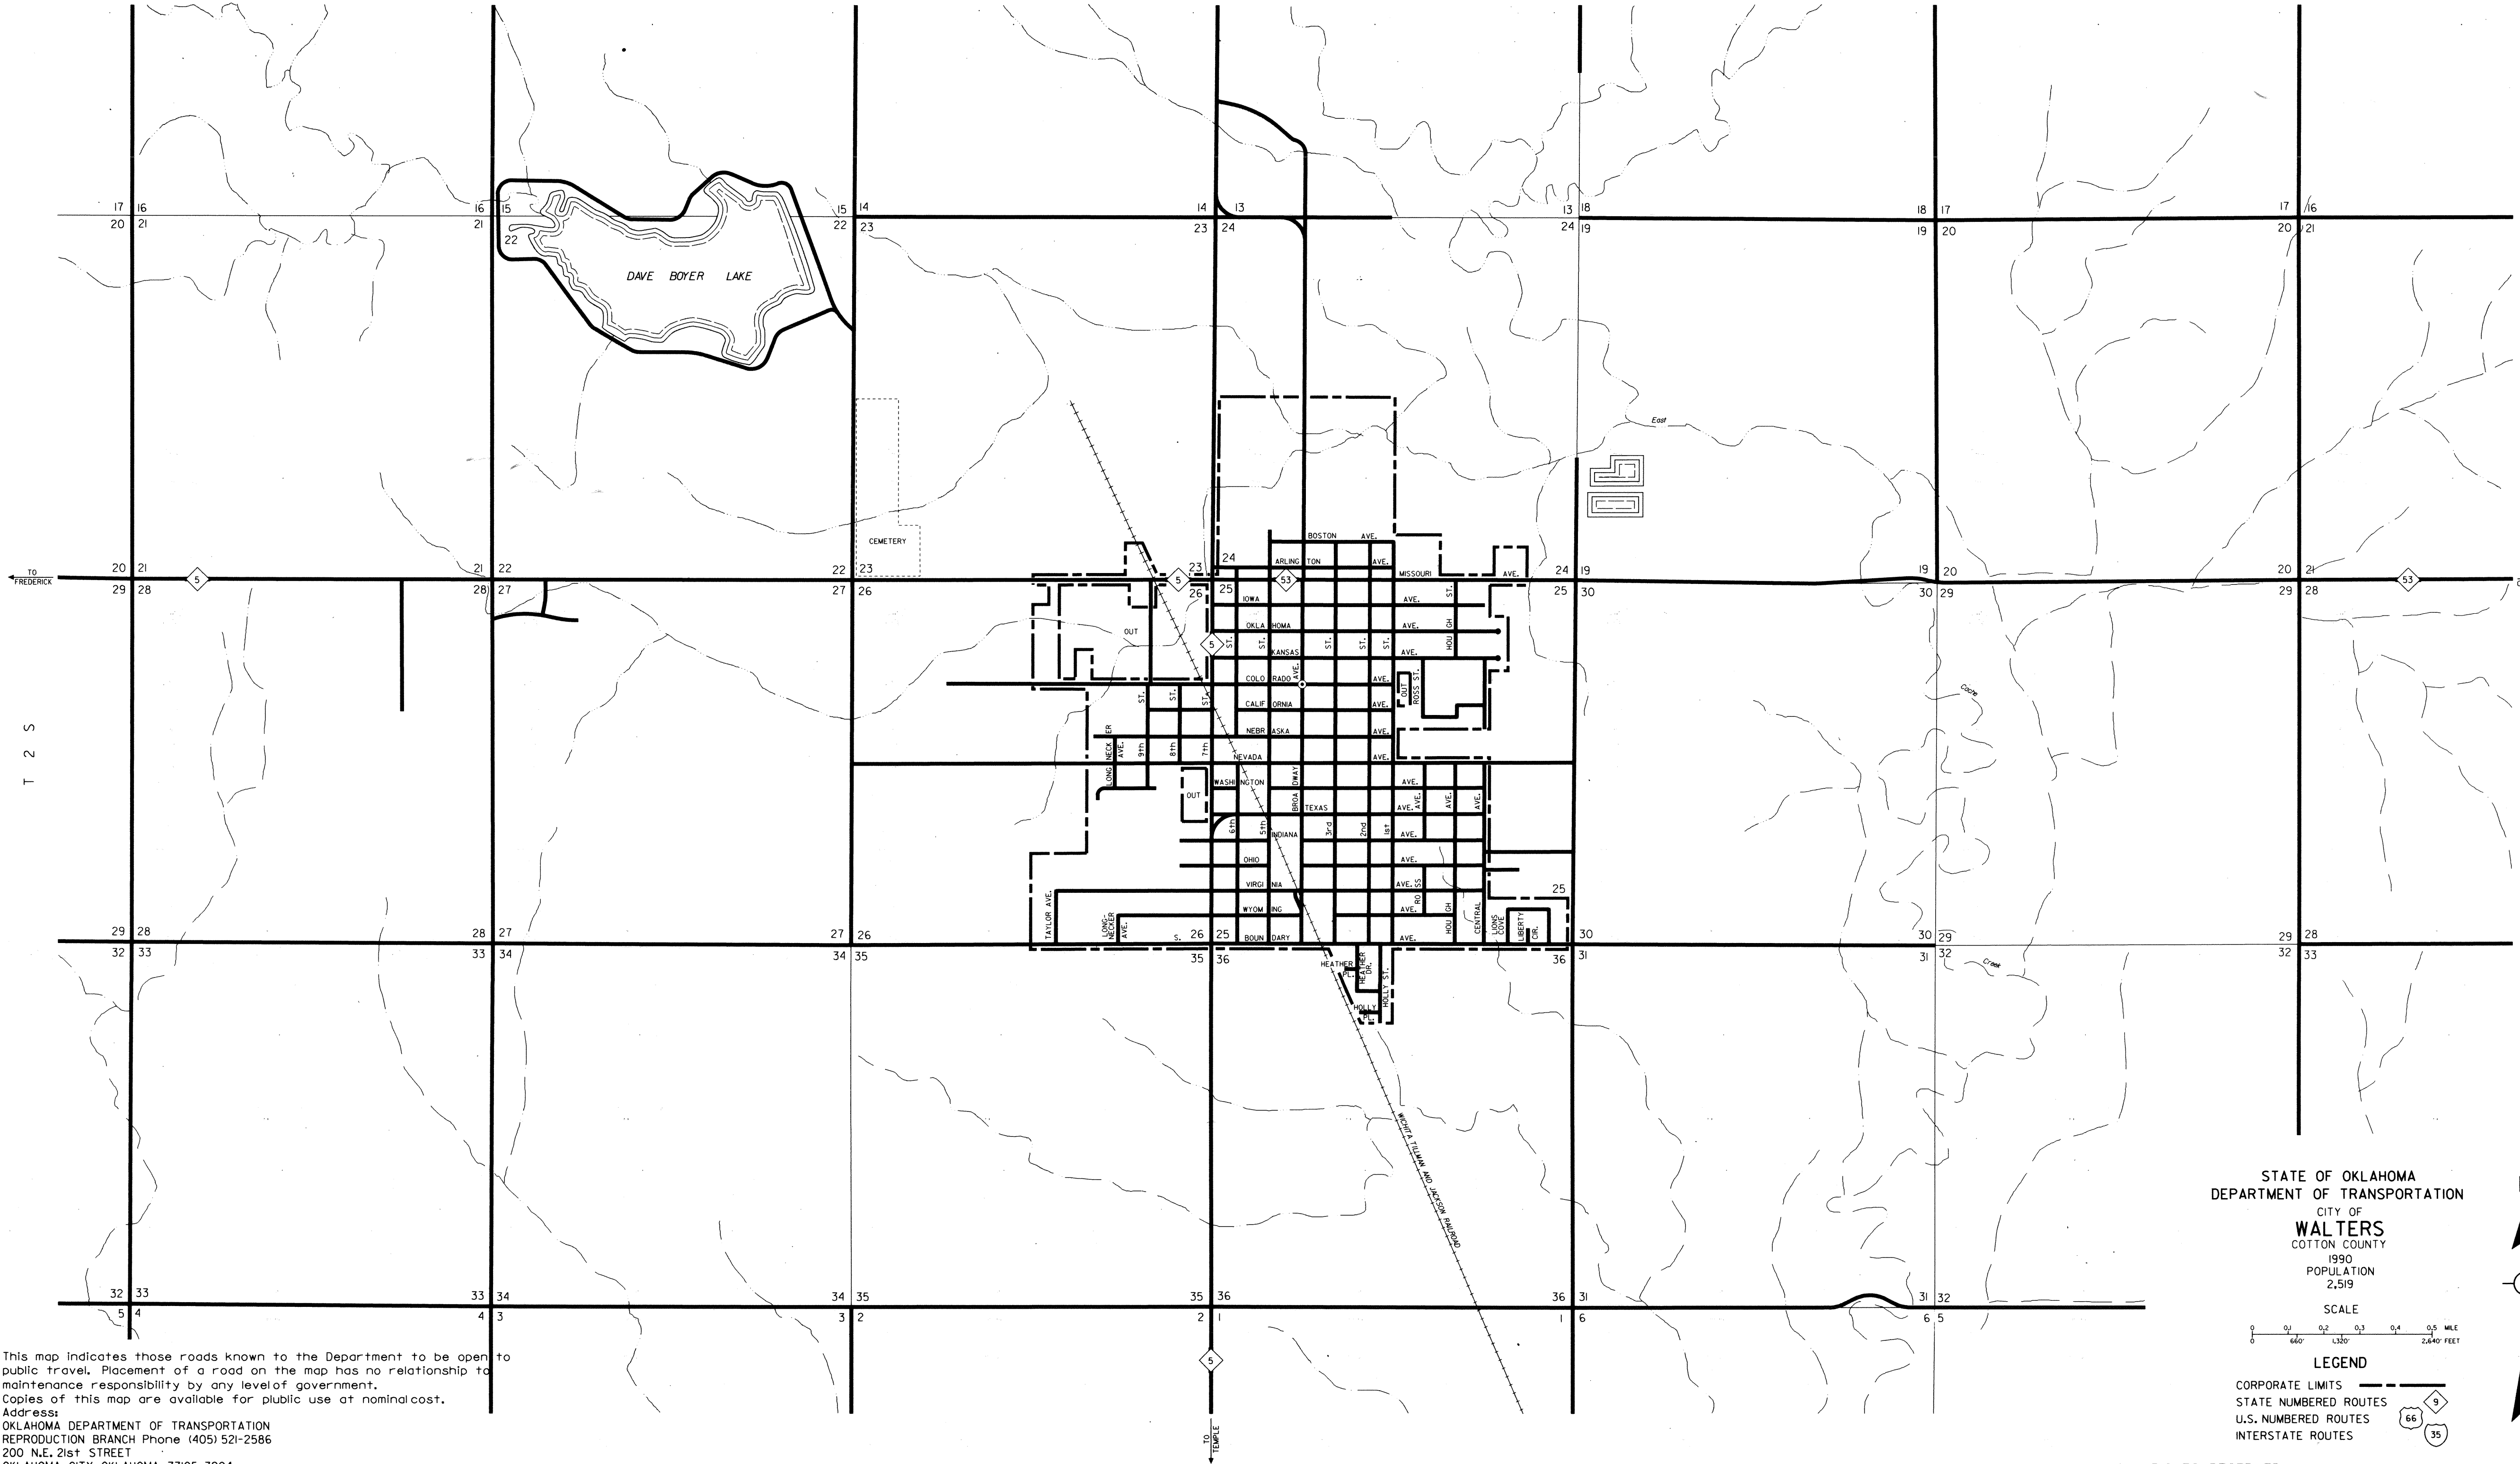

R 11 W

R 10 W

This map indicates those roads known to the Department to be open to public travel. Placement of a road on the map has no relationship to maintenance responsibility by any level of government. Copies of this map are available for public use at nominal cost.
 Address:
 OKLAHOMA DEPARTMENT OF TRANSPORTATION
 REPRODUCTION BRANCH Phone (405) 521-2586
 200 N.E. 21st STREET
 OKLAHOMA CITY, OKLAHOMA 73105-3204

STATE OF OKLAHOMA
 DEPARTMENT OF TRANSPORTATION
 CITY OF
WALTERS
 COTTON COUNTY
 1990
 POPULATION
 2,519

LEGEND
 CORPORATE LIMITS
 STATE NUMBERED ROUTES
 U.S. NUMBERED ROUTES
 INTERSTATE ROUTES

ALL RIGHTS RESERVED

MARCH, 1993

WALTERS, COTTON CO.