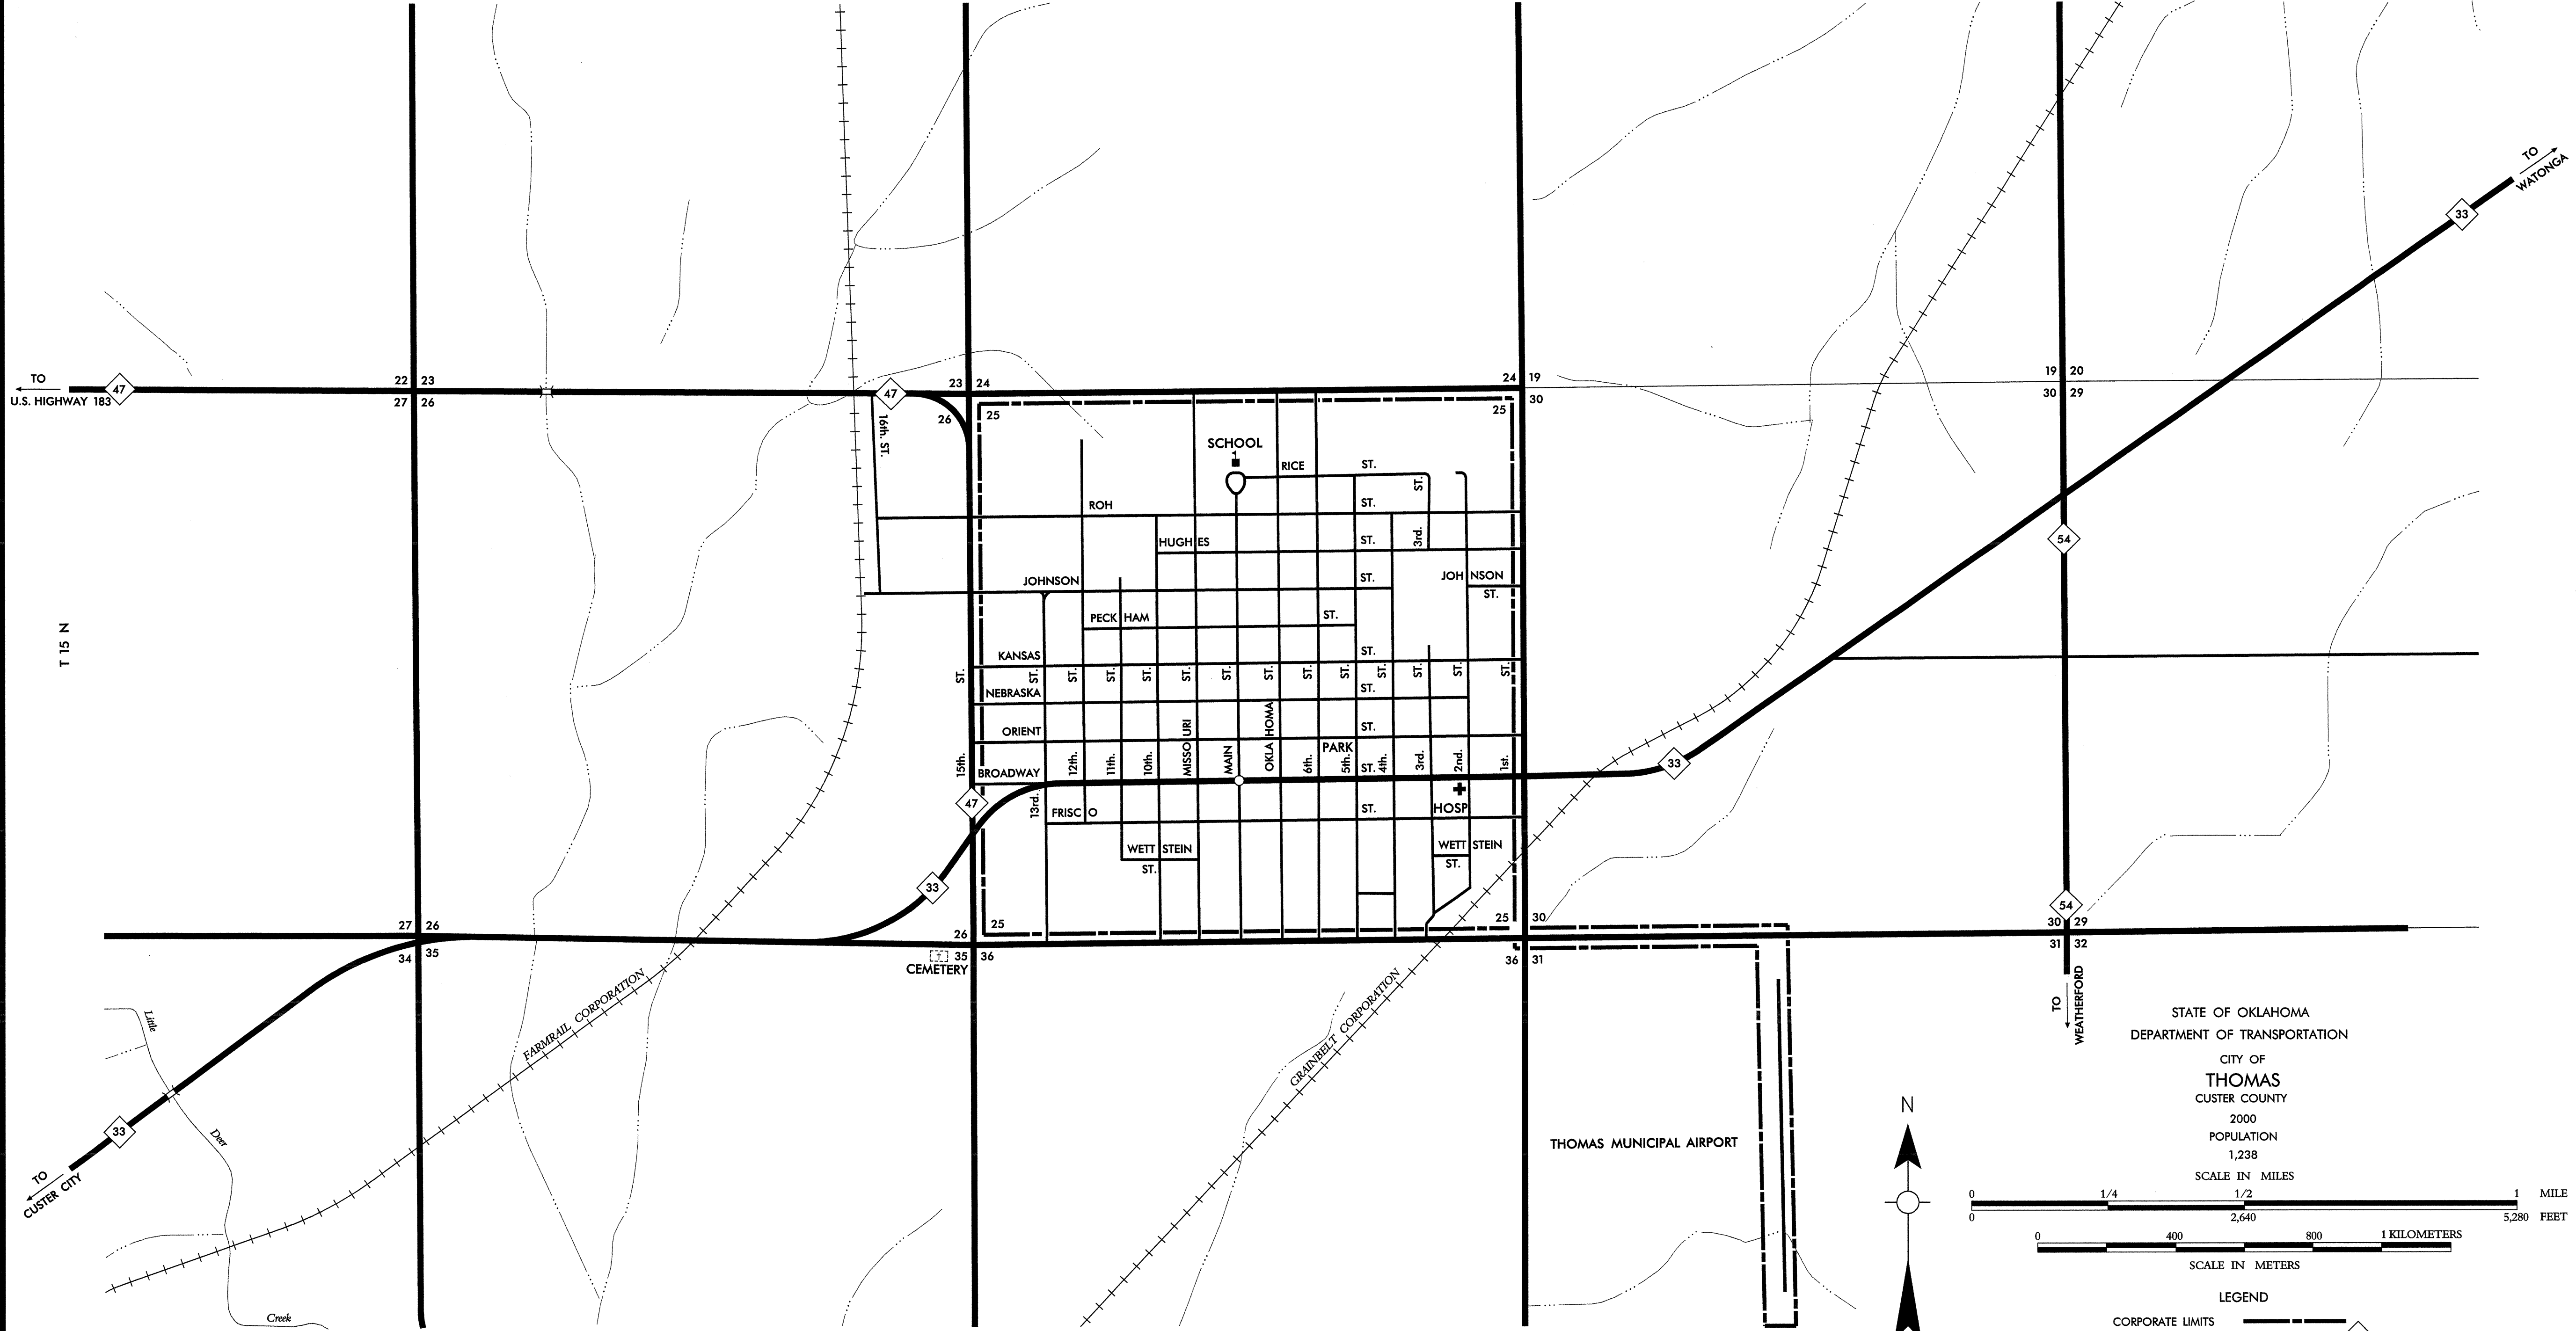

R 15 W R 14 W

Copies of this map are available for public use at nominal cost.  
 Address:  
 OKLAHOMA DEPARTMENT OF TRANSPORTATION  
 REPRODUCTION BRANCH (Phone - 521-2586)  
 200 N.E. 21st STREET  
 OKLAHOMA CITY, OKLA. 73105