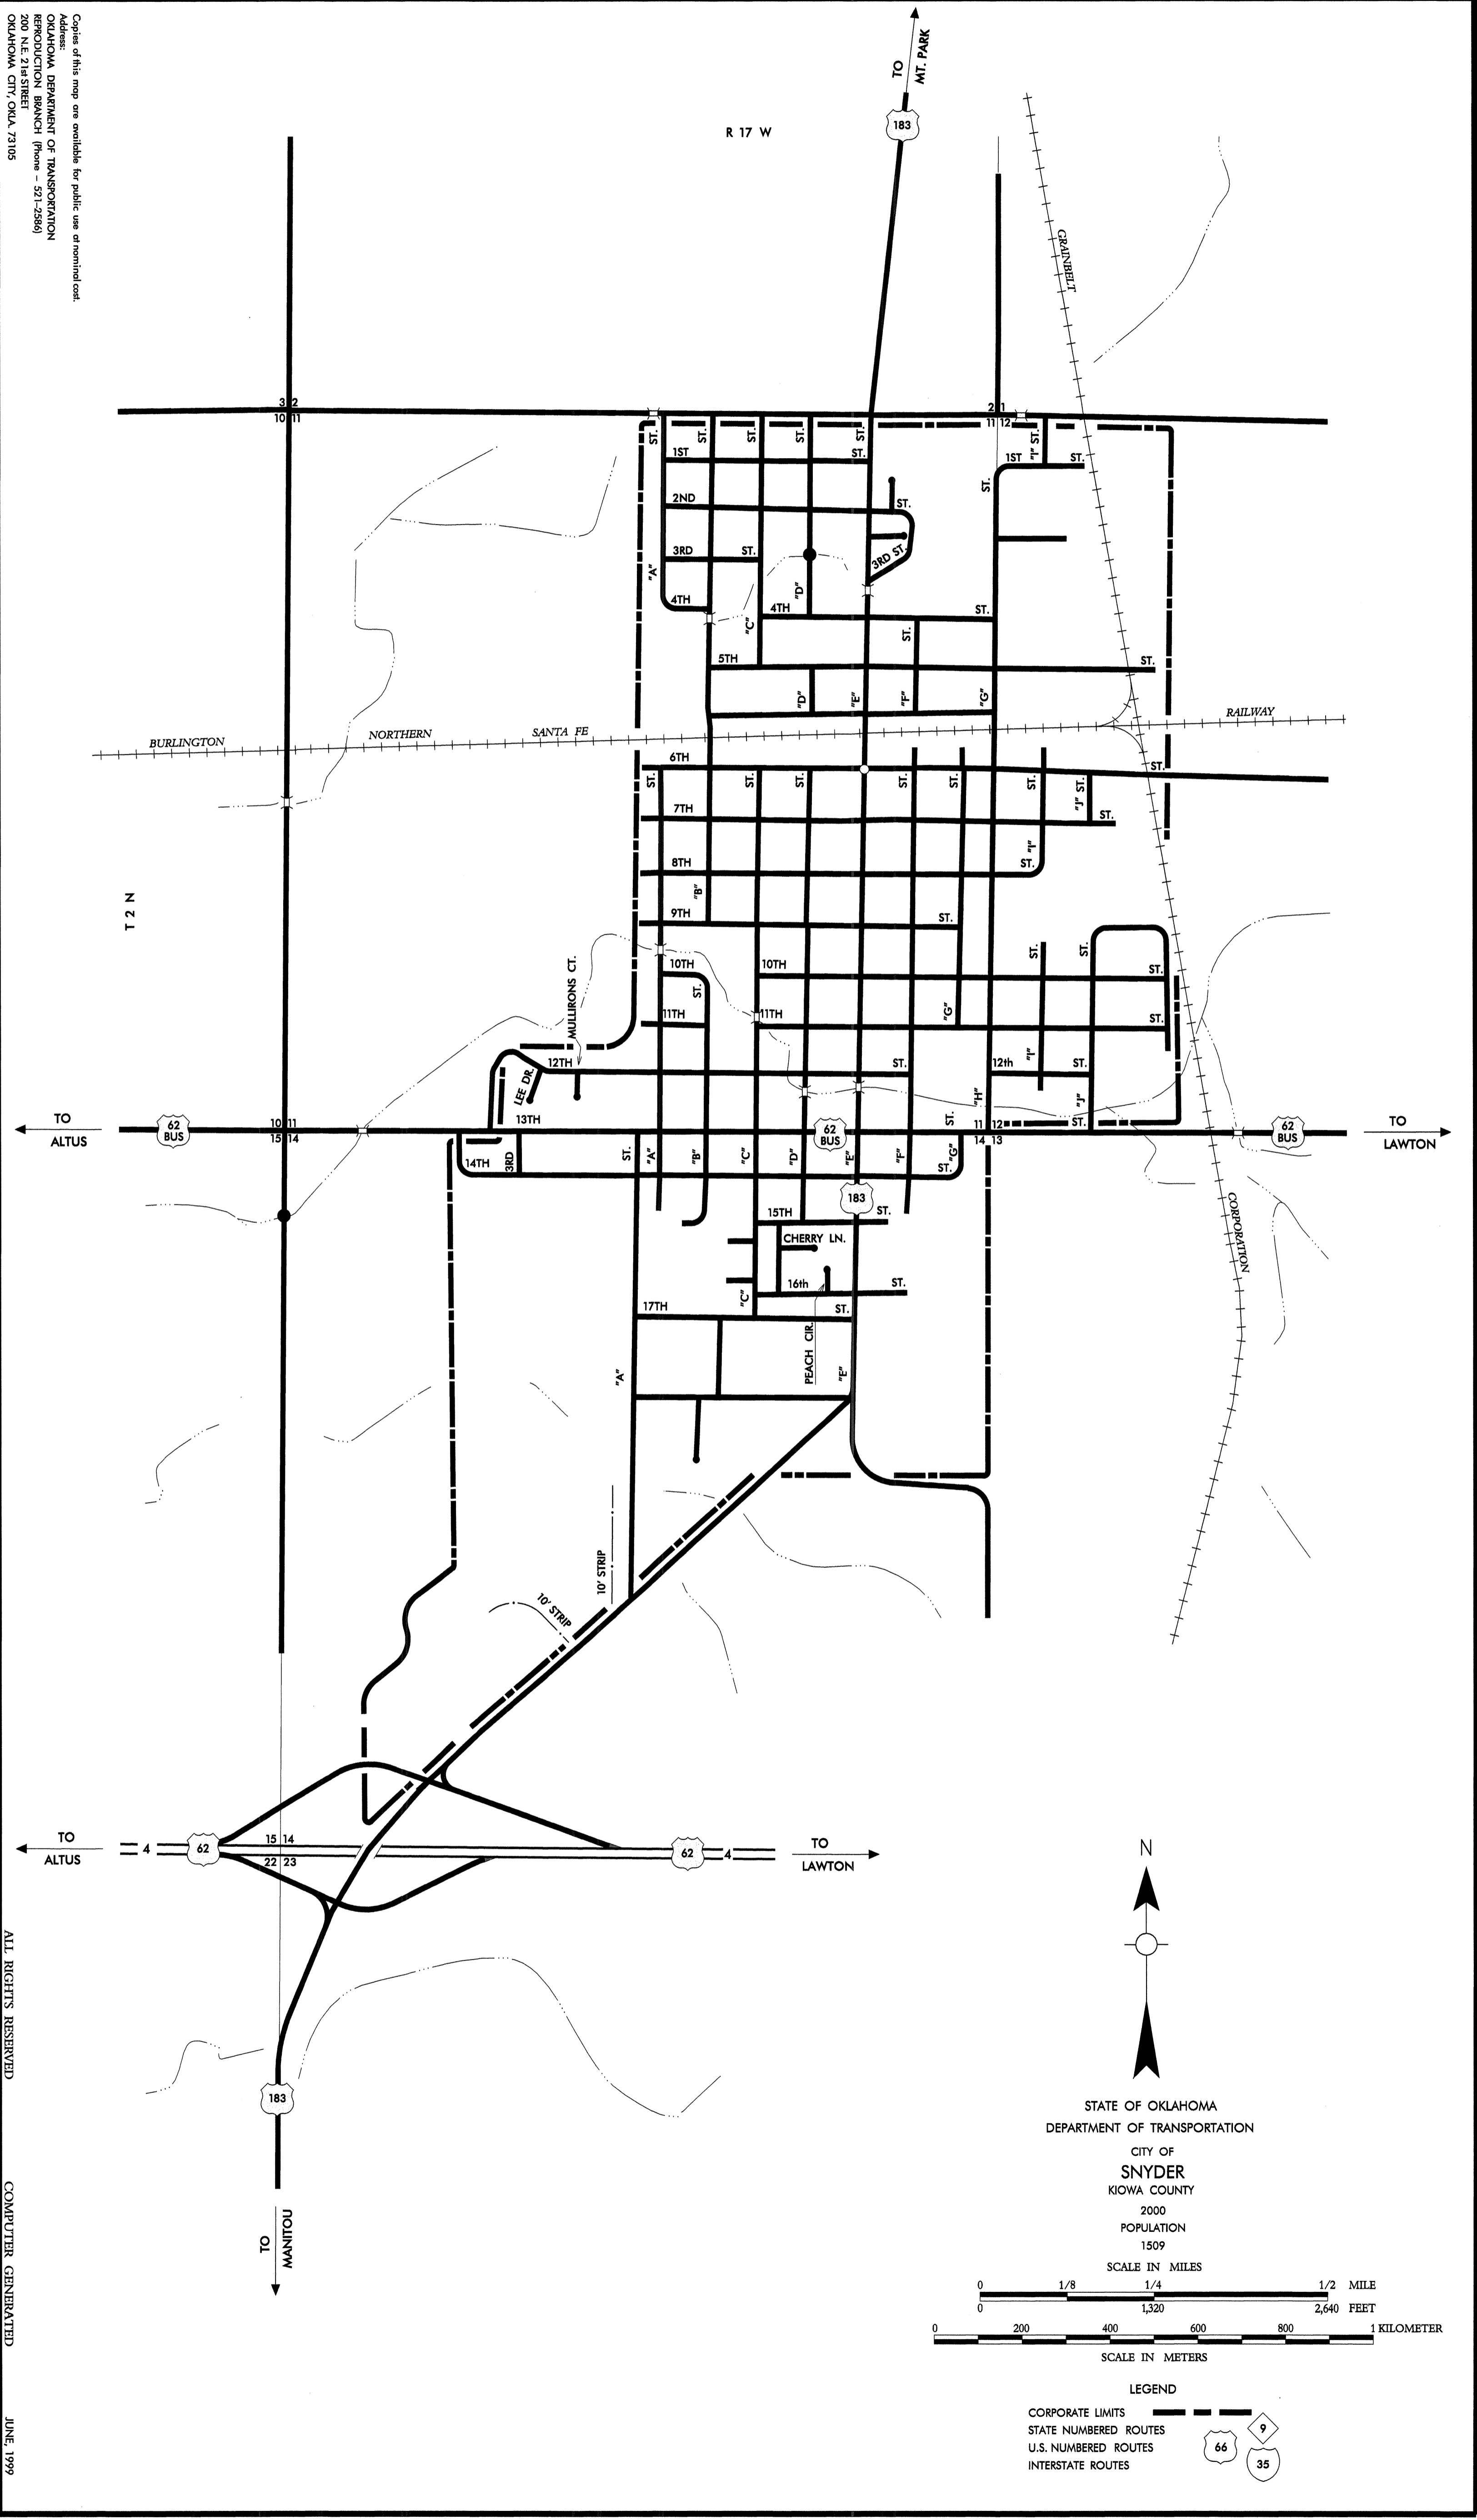

Copies of this map are available for public use at nominal cost.
 Address:
 OKLAHOMA DEPARTMENT OF TRANSPORTATION
 REPRODUCTION BRANCH (Phone - 521-2586)
 200 N.E. 21st STREET
 OKLAHOMA CITY, OKLA. 73105