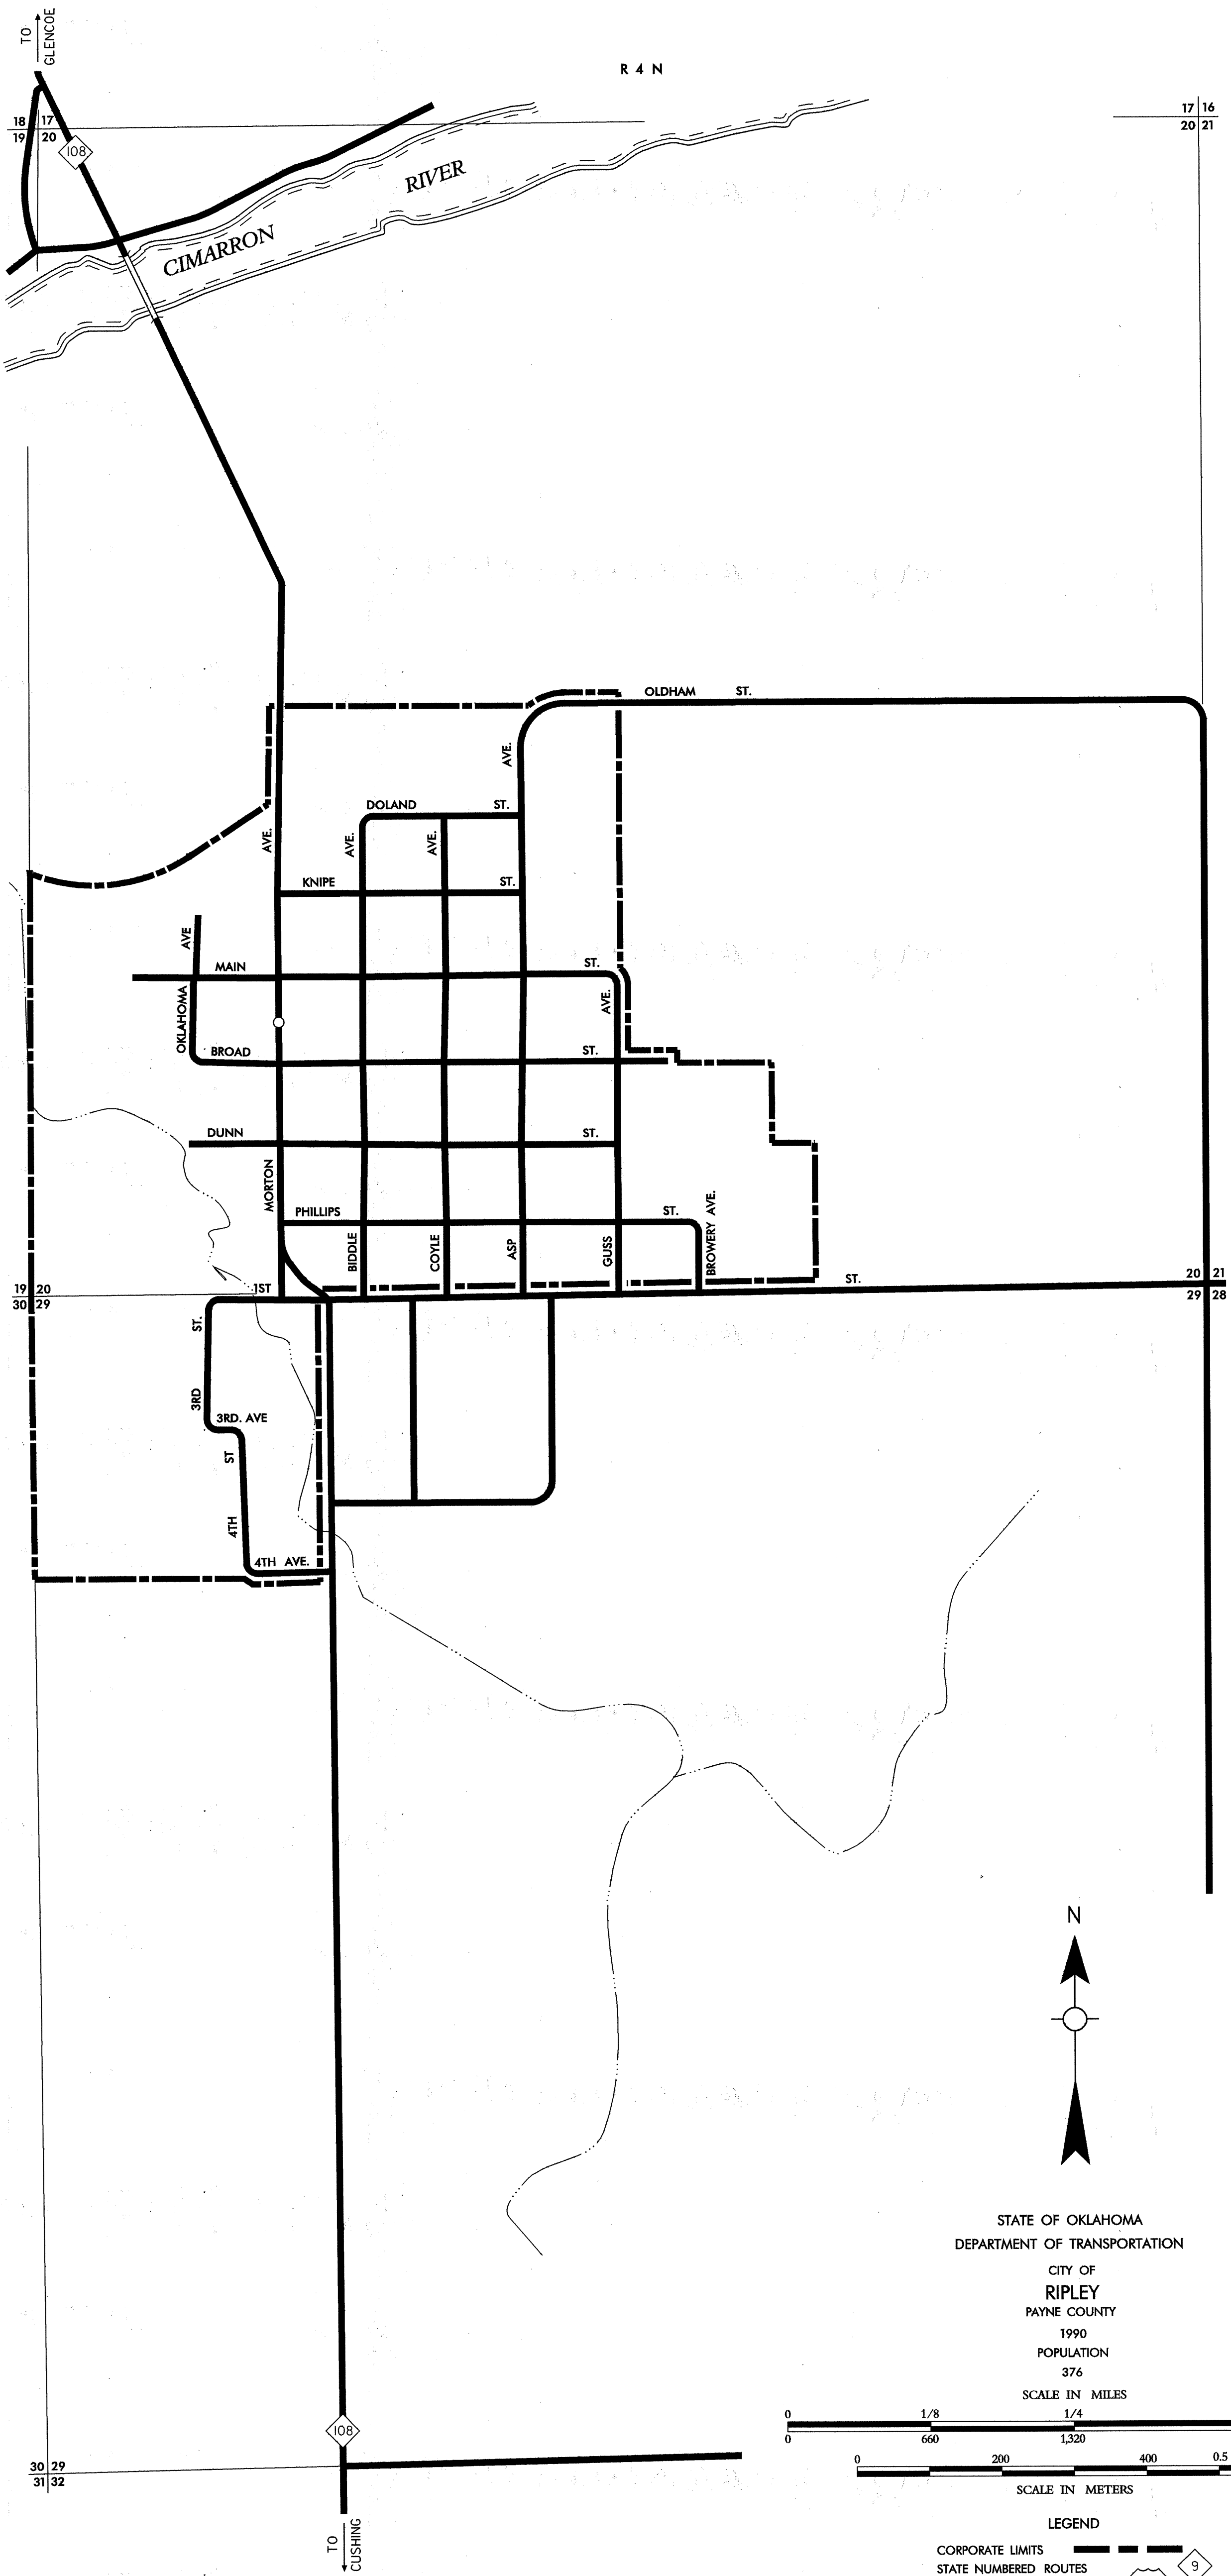

Copies of this map are available for public use at nominal cost.
 Address:
 OKLAHOMA DEPARTMENT OF TRANSPORTATION
 REPRODUCTION BRANCH (Phone - 521-2586)
 200 N.E. 21st STREET
 OKLAHOMA CITY, OKLA. 73105

STATE OF OKLAHOMA
 DEPARTMENT OF TRANSPORTATION
 CITY OF
RIPLEY
 PAYNE COUNTY
 1990
 POPULATION
 376

- LEGEND
- CORPORATE LIMITS
 - STATE NUMBERED ROUTES
 - U.S. NUMBERED ROUTES
 - INTERSTATE ROUTES

ALL RIGHTS RESERVED
 COMPUTER GENERATED
 RIPLEY, PAYNE CO.
 NOVEMBER, 1993