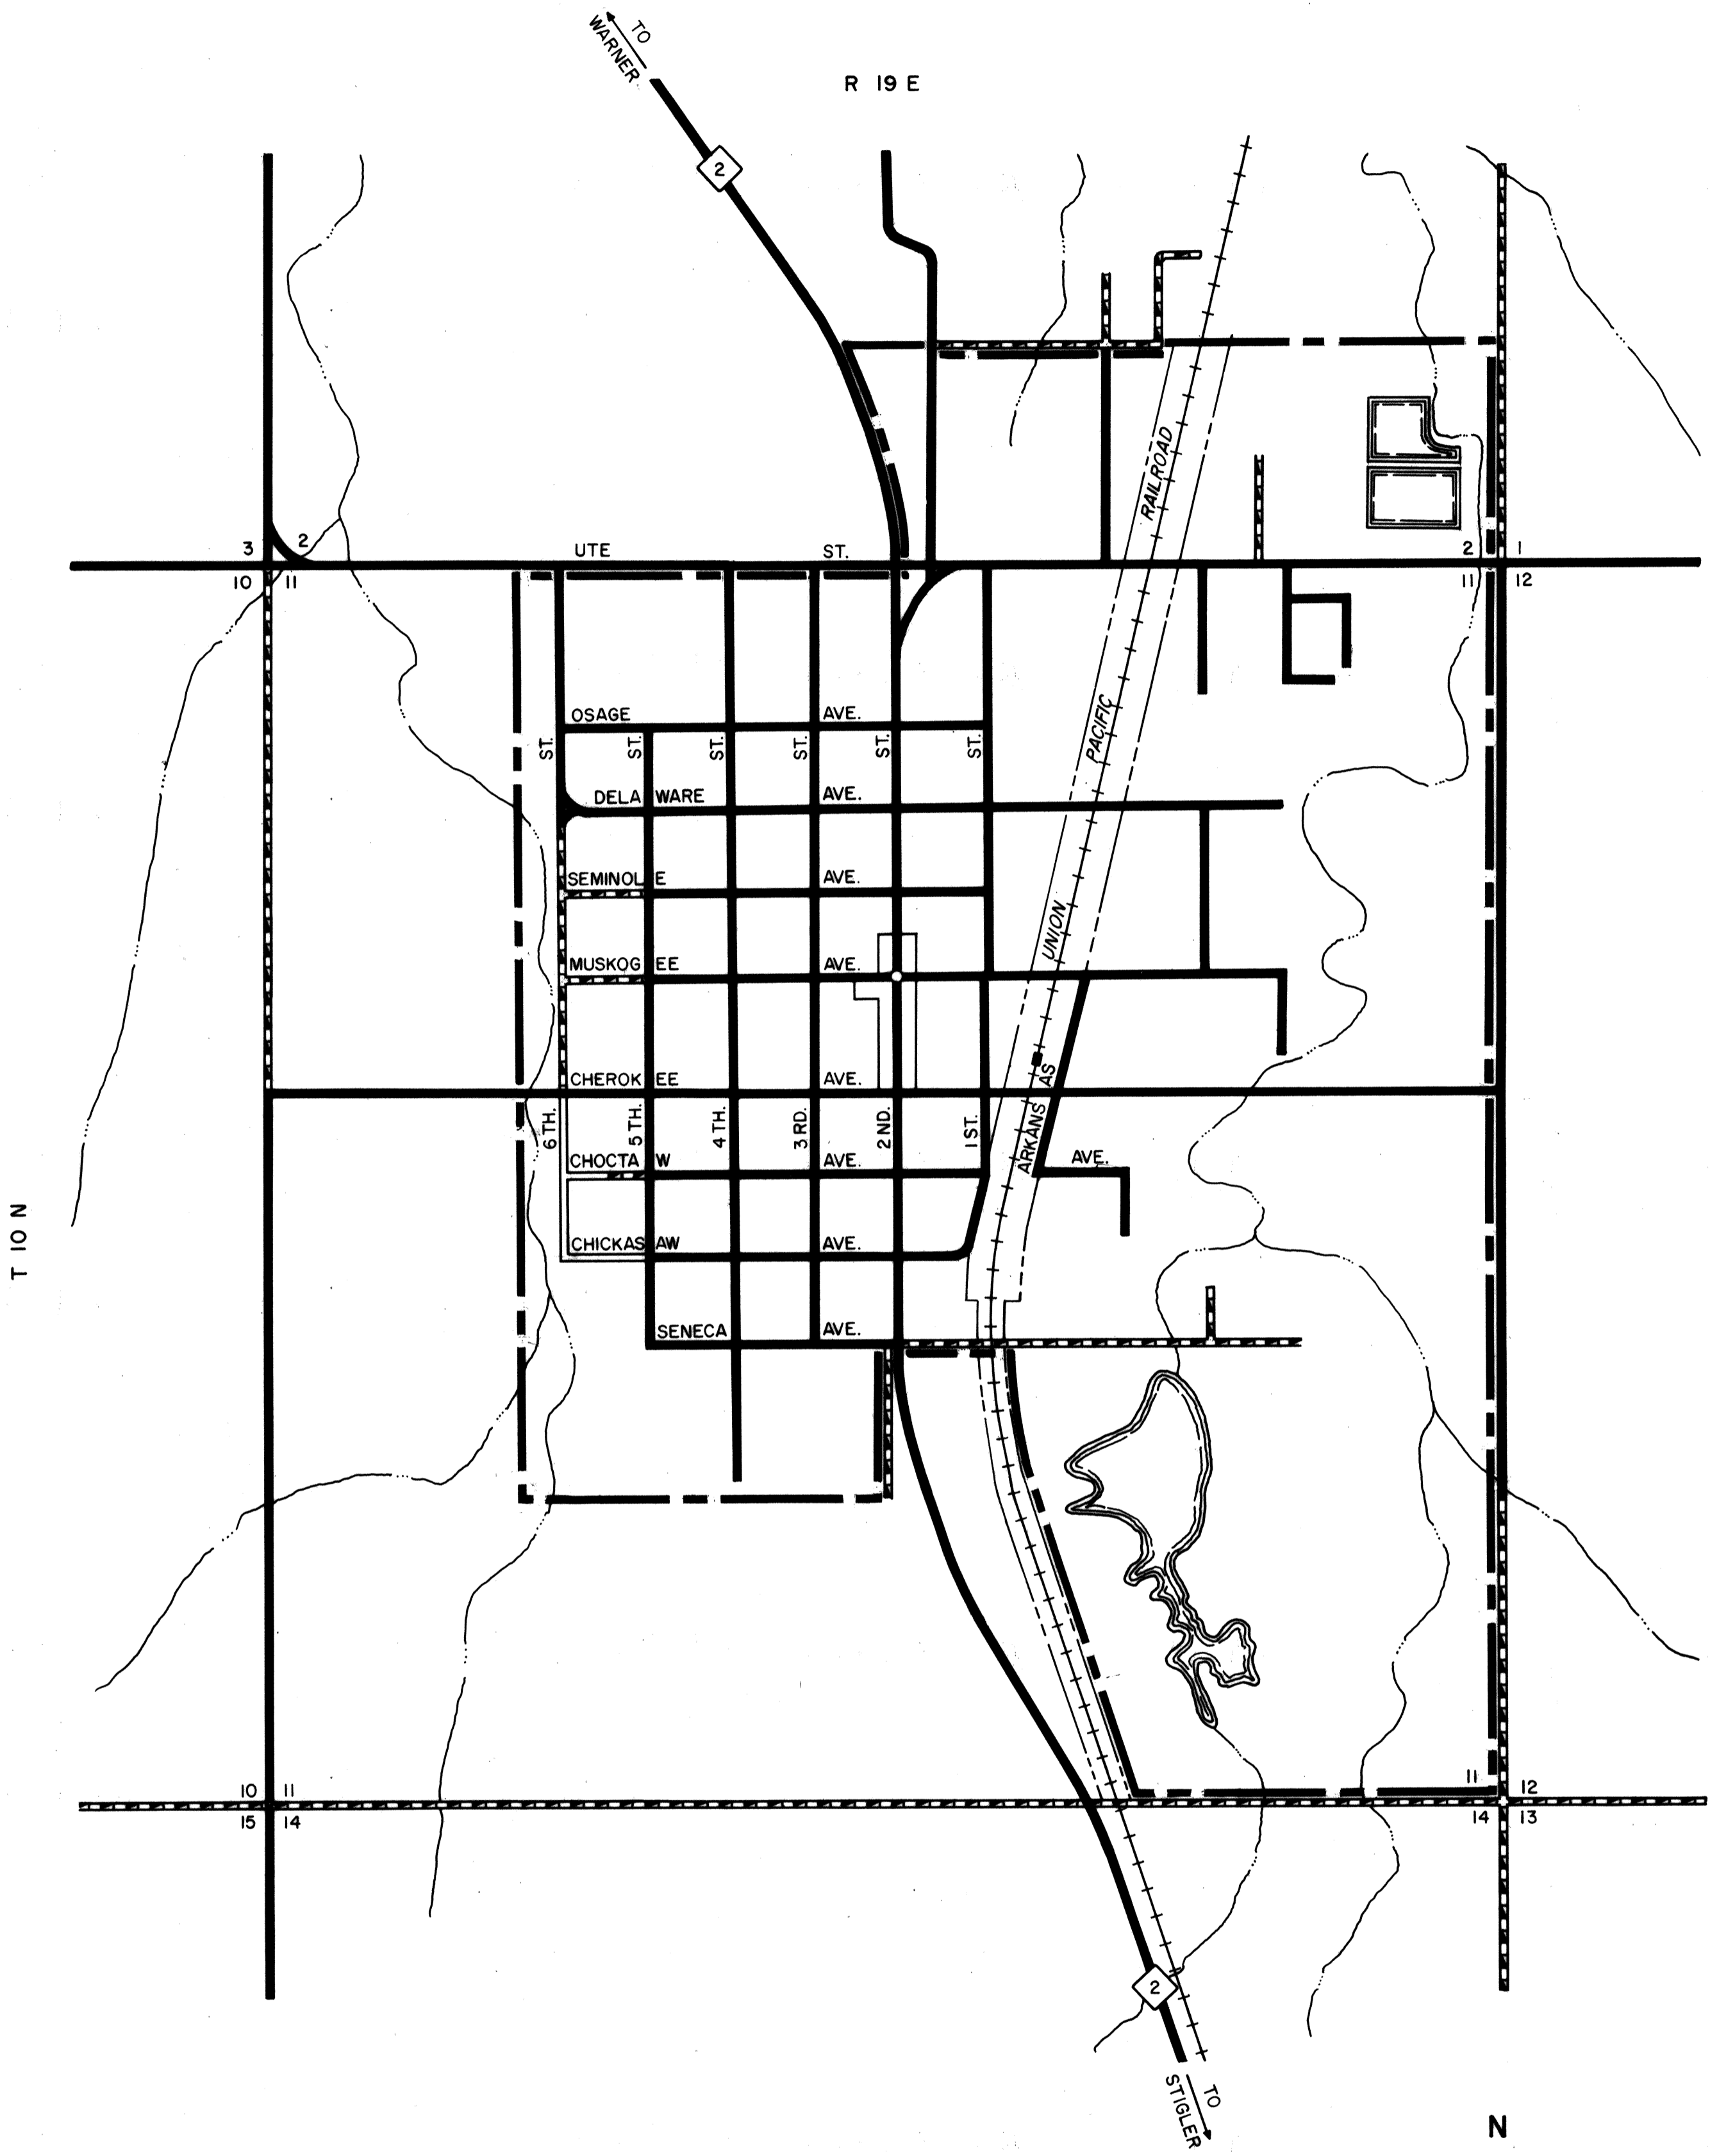

Copies of this map are available for public use at nominal cost.
 Address: OKLAHOMA DEPARTMENT OF TRANSPORTATION
 REPRODUCTION BRANCH (Phone — 521-2586)
 200 N.E. 21st STREET
 OKLAHOMA CITY, OKLA. 73105

T 10 N

R 19 E

STATE OF OKLAHOMA
 DEPARTMENT OF TRANSPORTATION
 CITY OF
PORUM
 MUSKOGEE COUNTY
 1990
 POPULATION
 851

LEGEND

PAVED	8.2	CORPORATE LIMITS	---
GRAVEL	0.8	STATE NUMBERED ROUTES	—○—
GRADED & DRAINED	0.0	U.S. NUMBERED ROUTES	—○—
UNIMPROVED	0.2	INTERSTATE ROUTES	—○—
TOTAL STREETS & HIGHWAYS	9.2	STREETS 8.6	HIGHWAYS 0.6