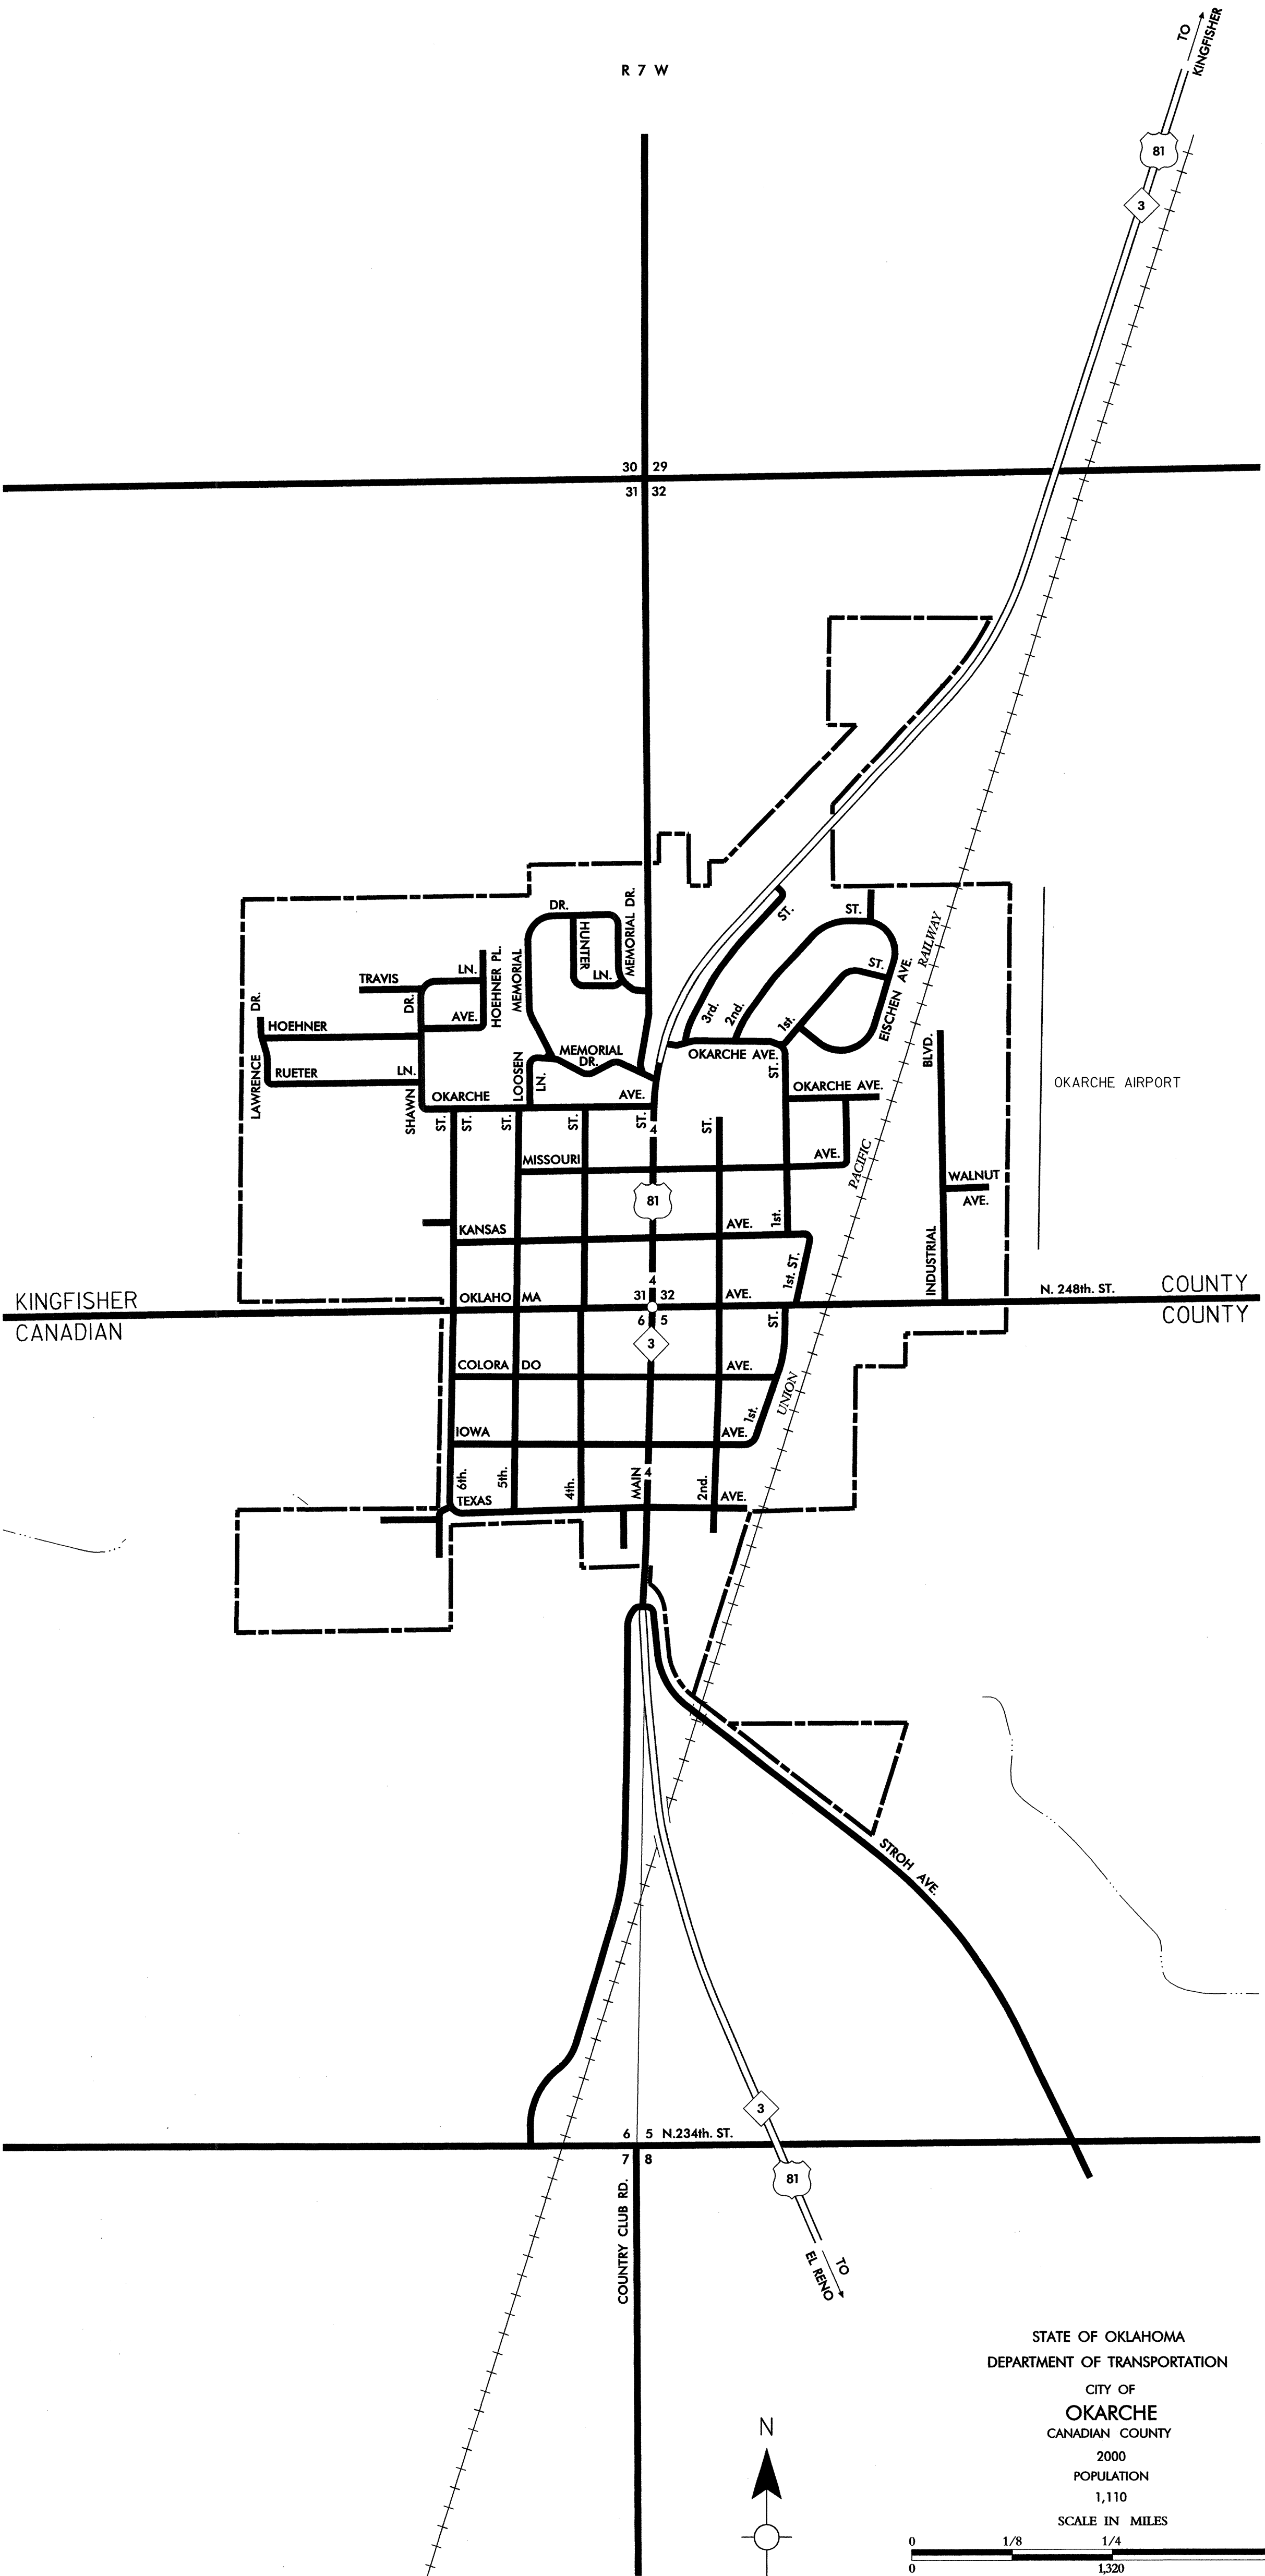

Copies of this map are available for public use at nominal cost.
 Address:
 OKLAHOMA DEPARTMENT OF TRANSPORTATION
 REPRODUCTION BRANCH (Phone - 521-2586)
 200 N.E. 21st STREET
 OKLAHOMA CITY, OKLA. 73105

T 14 N T 15 N

LEGEND
 CORPORATE LIMITS
 STATE NUMBERED ROUTES
 U.S. NUMBERED ROUTES
 INTERSTATE ROUTES

ALL RIGHTS RESERVED COMPUTER GENERATED OKARCHE, CANADIAN CO. APRIL, 1999