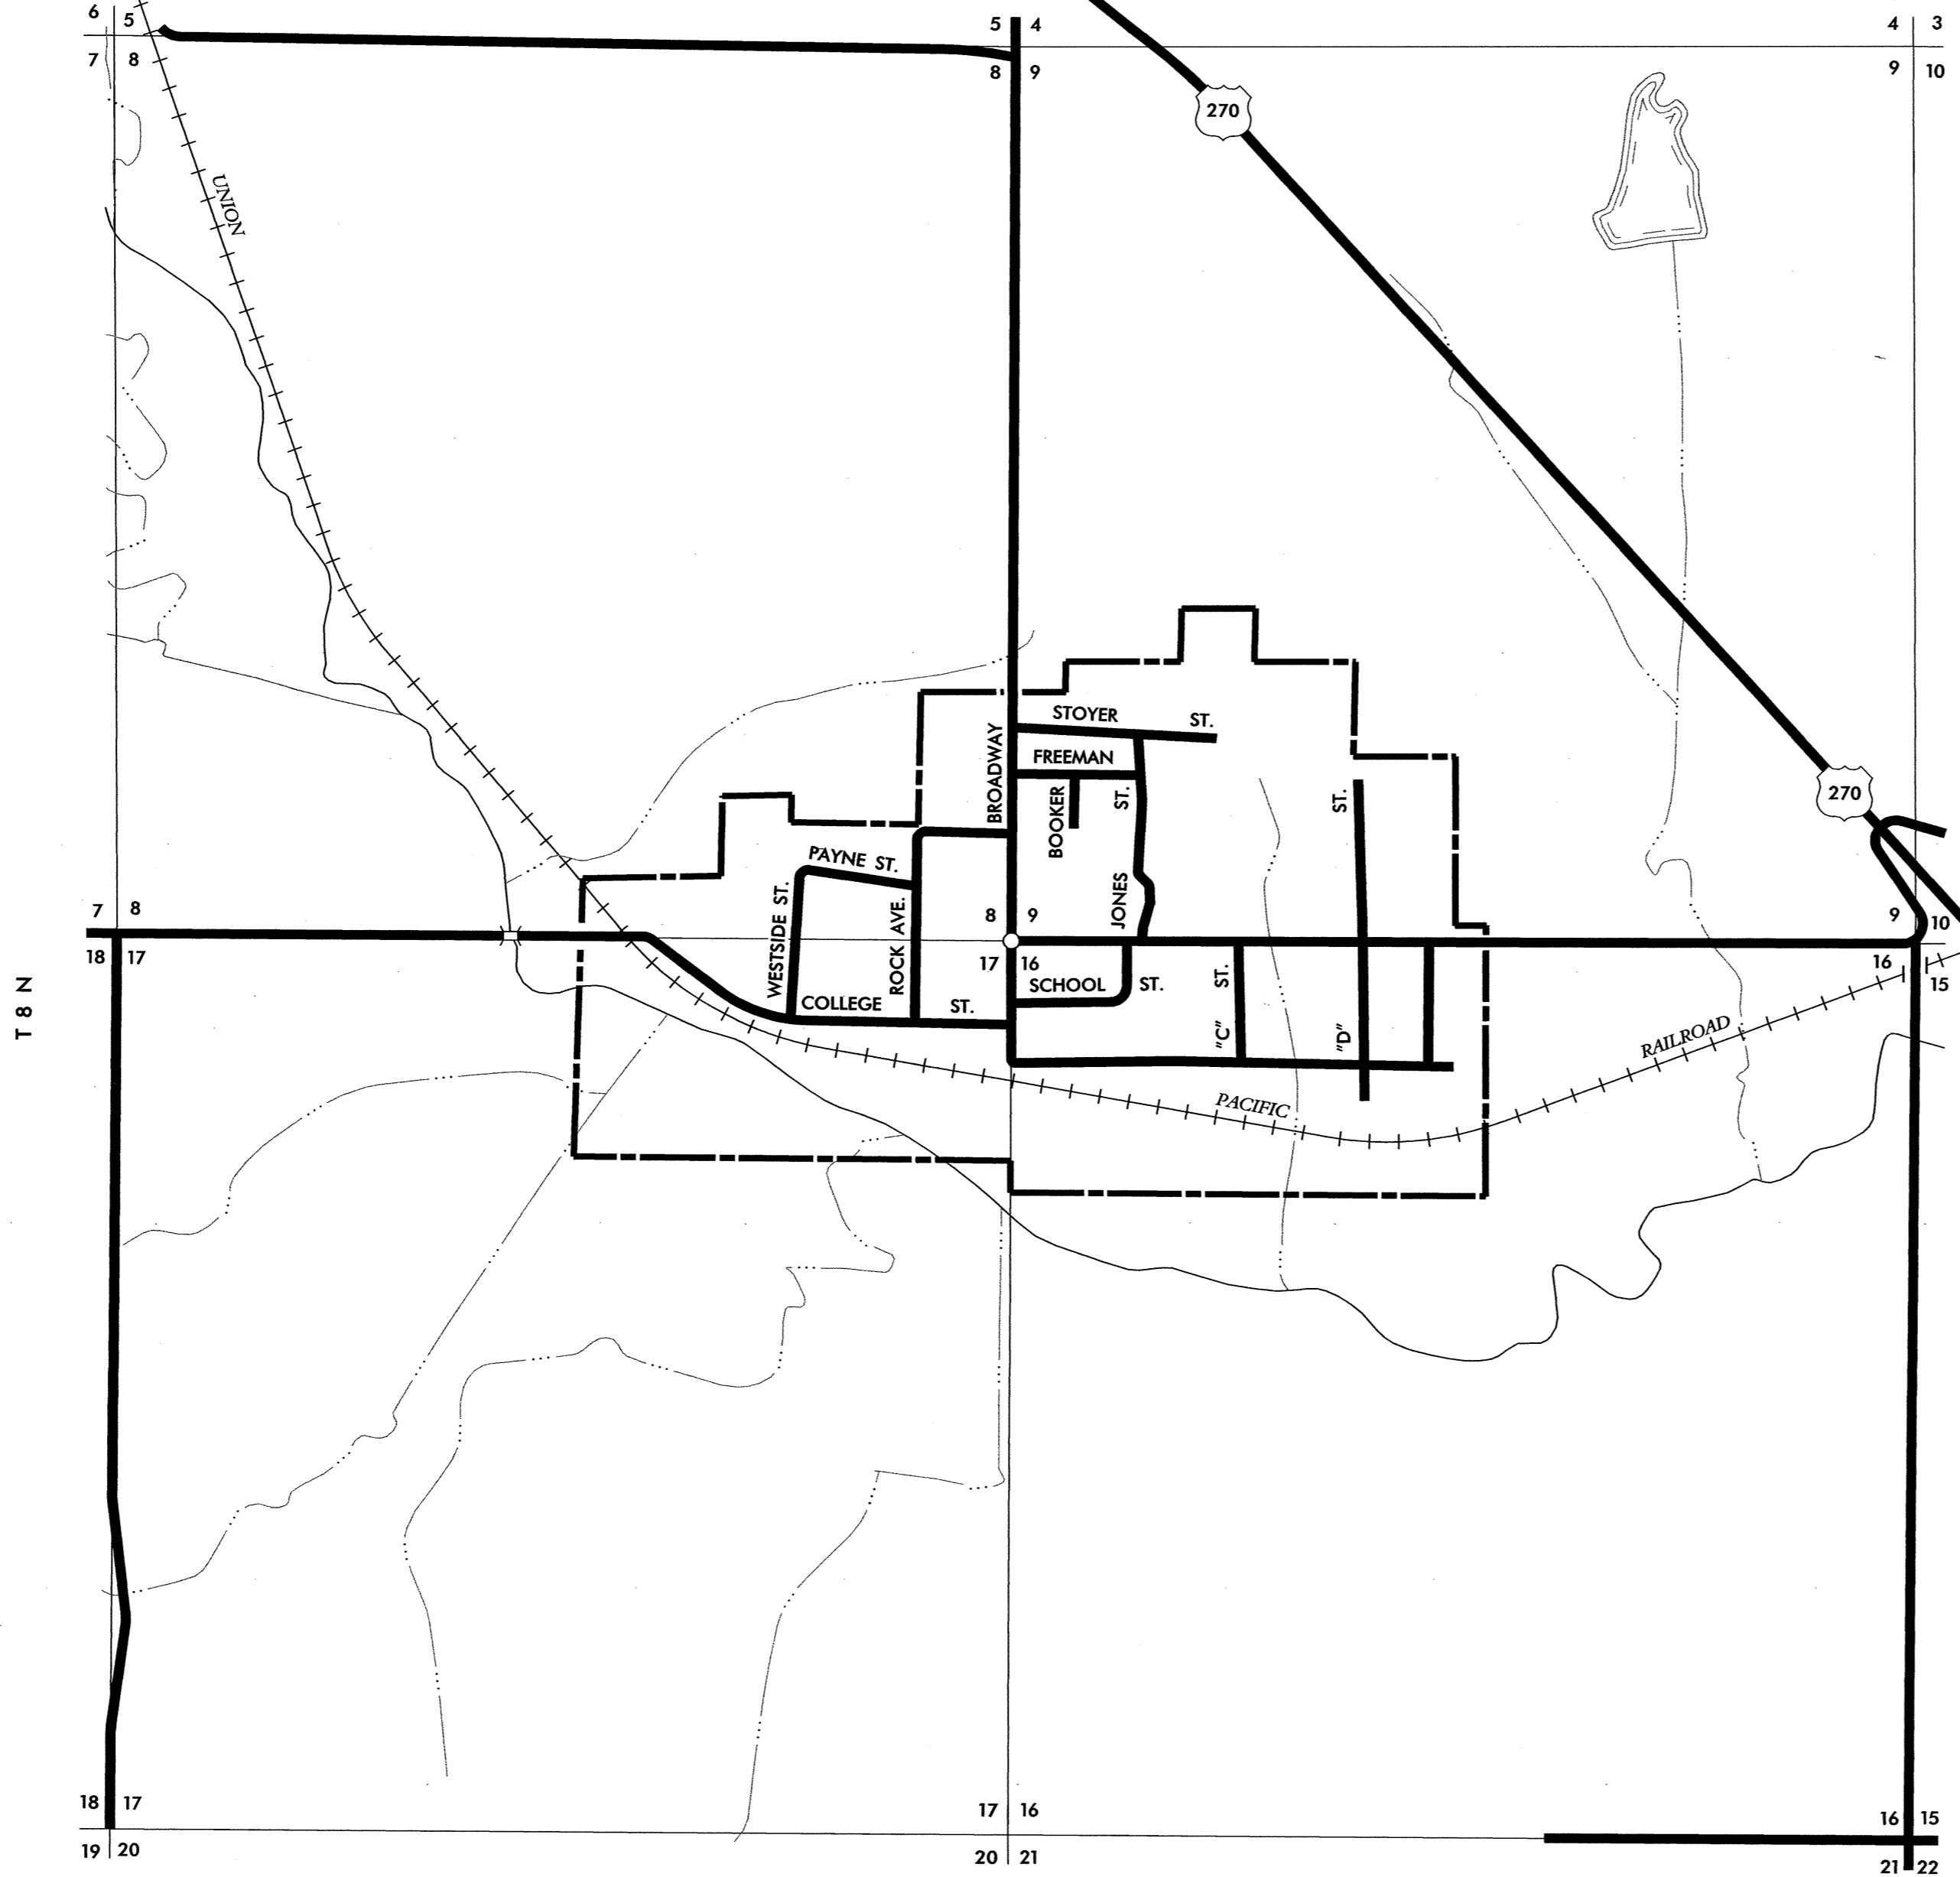

R 6 E

R 7 E

STATE OF OKLAHOMA  
DEPARTMENT OF TRANSPORTATION

CITY OF  
**LIMA**  
SEMINOLE COUNTY

1990  
POPULATION  
133

SCALE IN MILES

LEGEND

- CORPORATE LIMITS
- STATE NUMBERED ROUTES
- U.S. NUMBERED ROUTES
- INTERSTATE ROUTES

Copies of this map are available for public use at nominal cost.  
Address:  
OKLAHOMA DEPARTMENT OF TRANSPORTATION  
REPRODUCTION BRANCH (Phone - 521-2586)  
200 N.E. 21st STREET  
OKLAHOMA CITY, OKLA. 73105