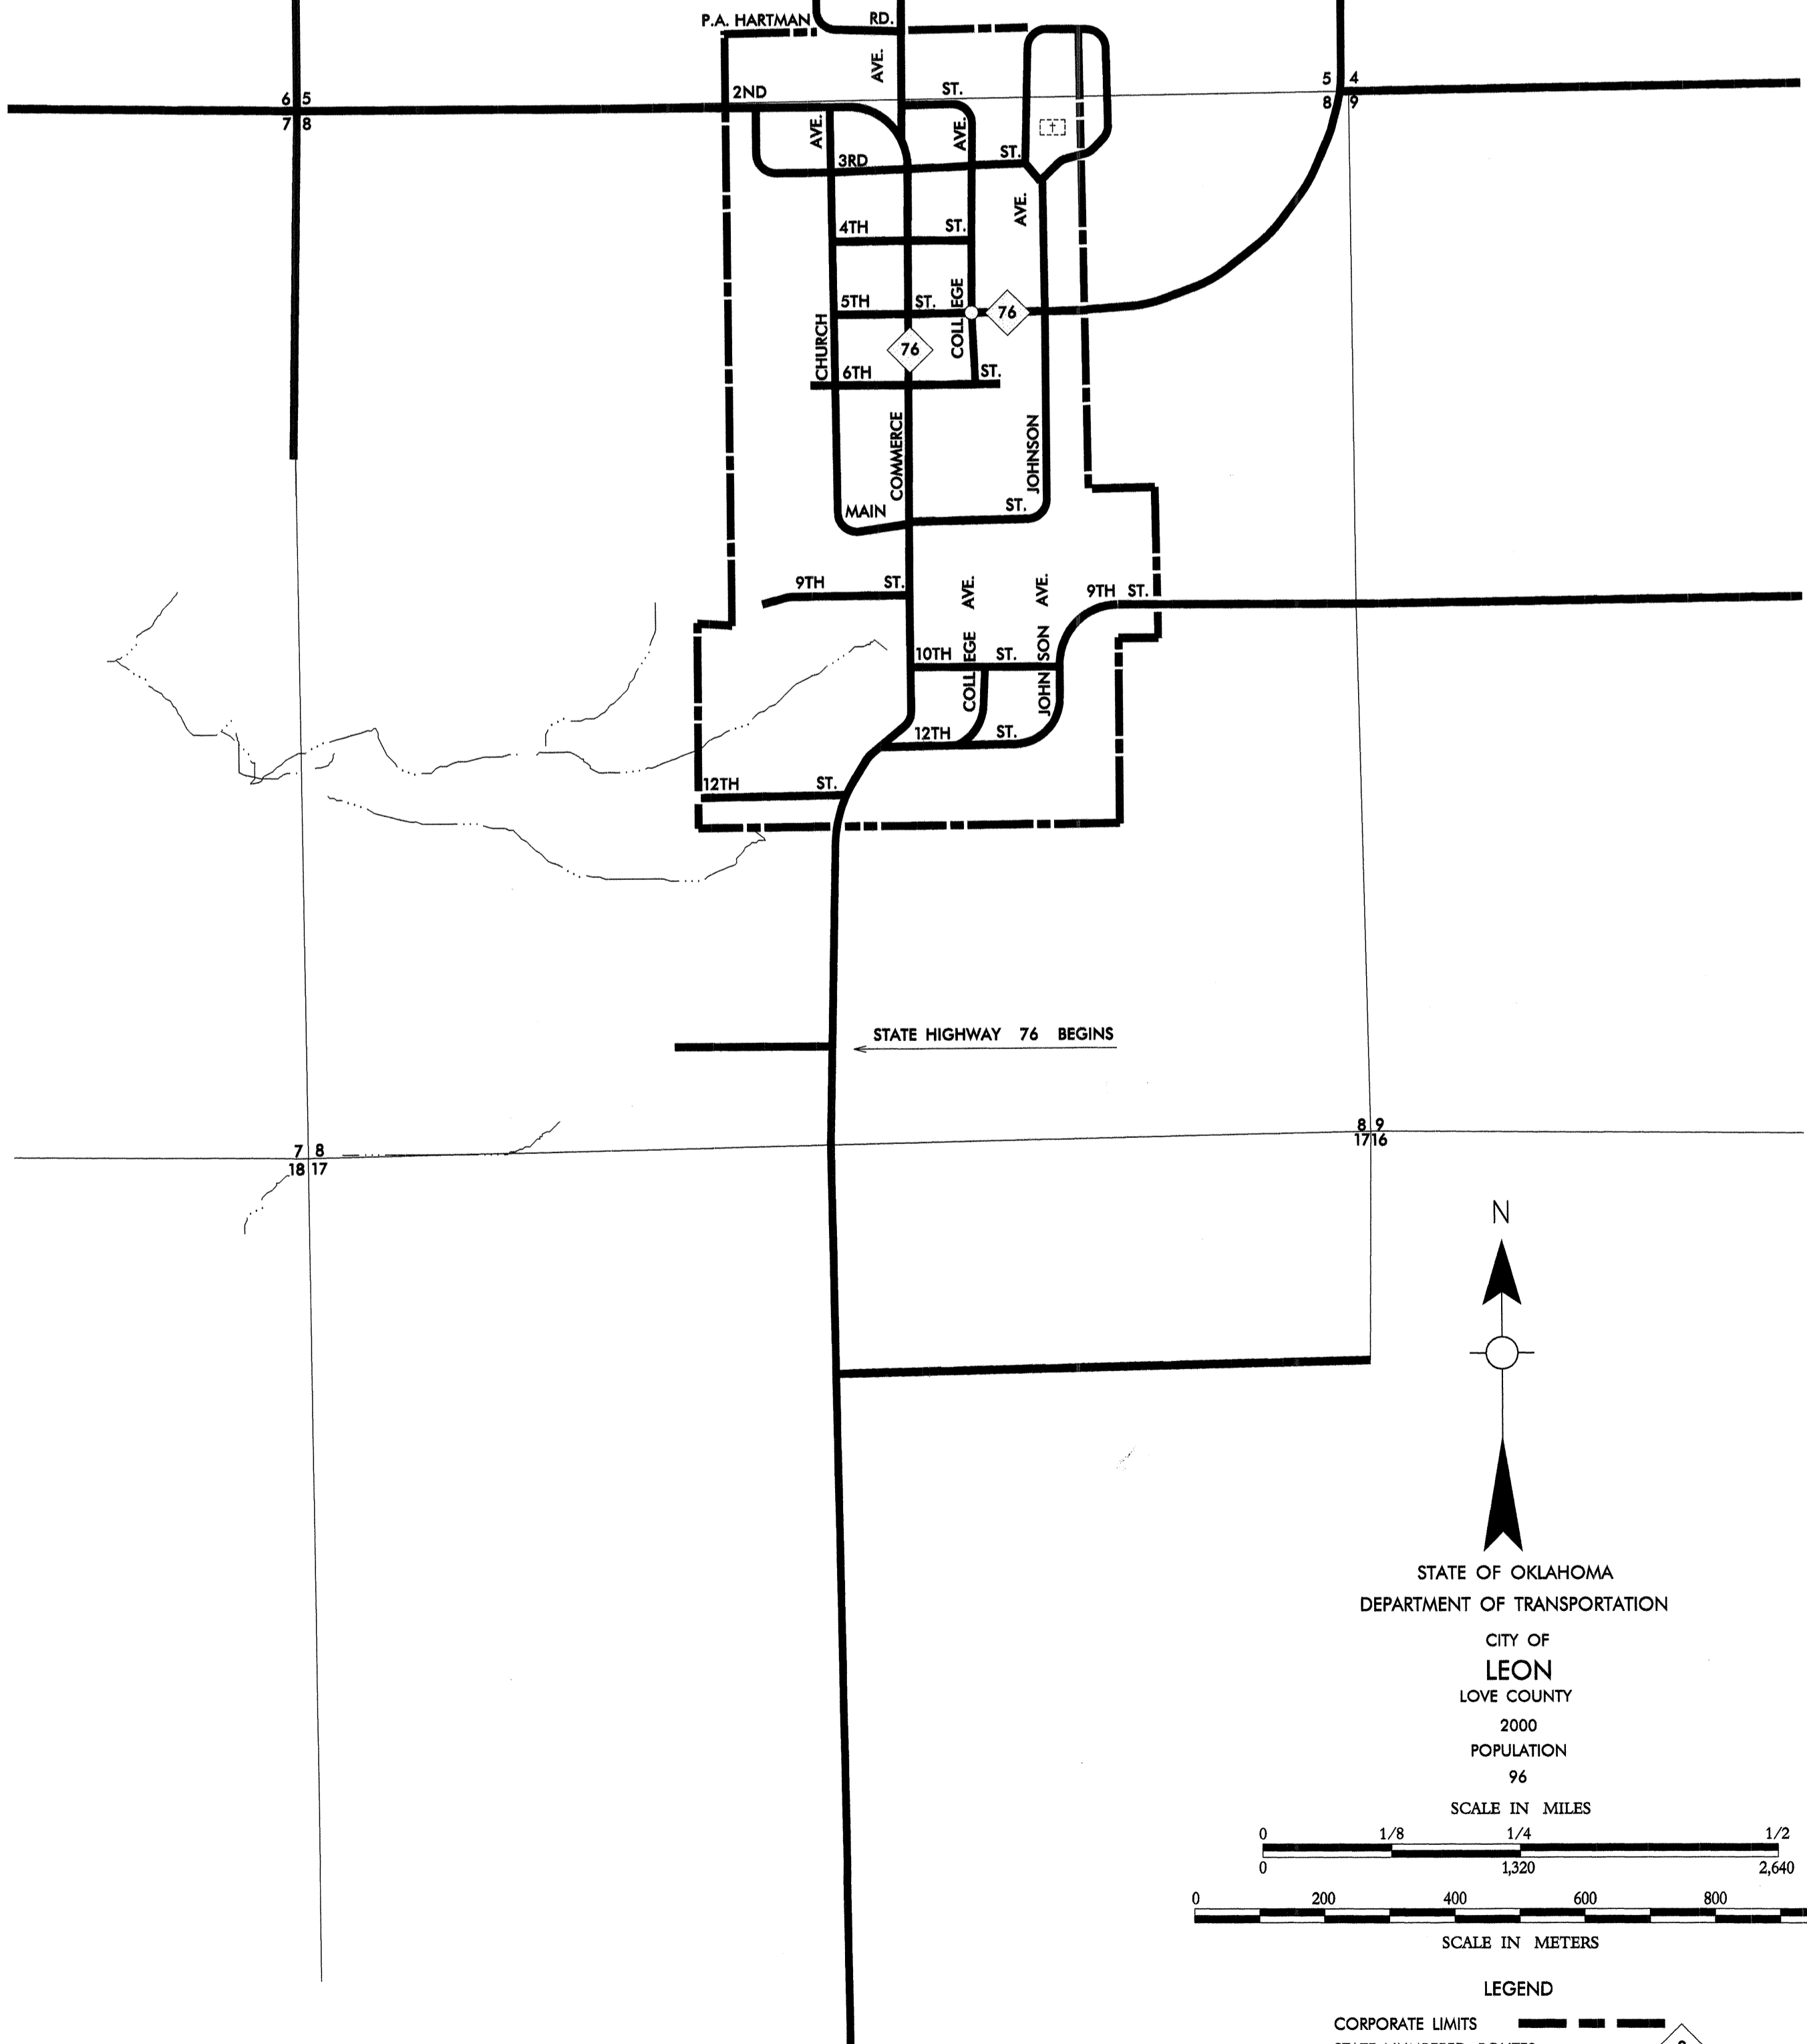

Copies of this map are available for public use at nominal cost.
 Address:
 OKLAHOMA DEPARTMENT OF TRANSPORTATION
 REPRODUCTION BRANCH (Phone - 571-2586)
 200 N.E. 21st STREET
 OKLAHOMA CITY, OKLA. 73105

R 2 W

TO
WILSON

76

STATE OF OKLAHOMA
 DEPARTMENT OF TRANSPORTATION
 CITY OF
LEON
 LOVE COUNTY
 2000
 POPULATION
 96

LEGEND

- CORPORATE LIMITS
- STATE NUMBERED ROUTES
- U.S. NUMBERED ROUTES
- INTERSTATE ROUTES