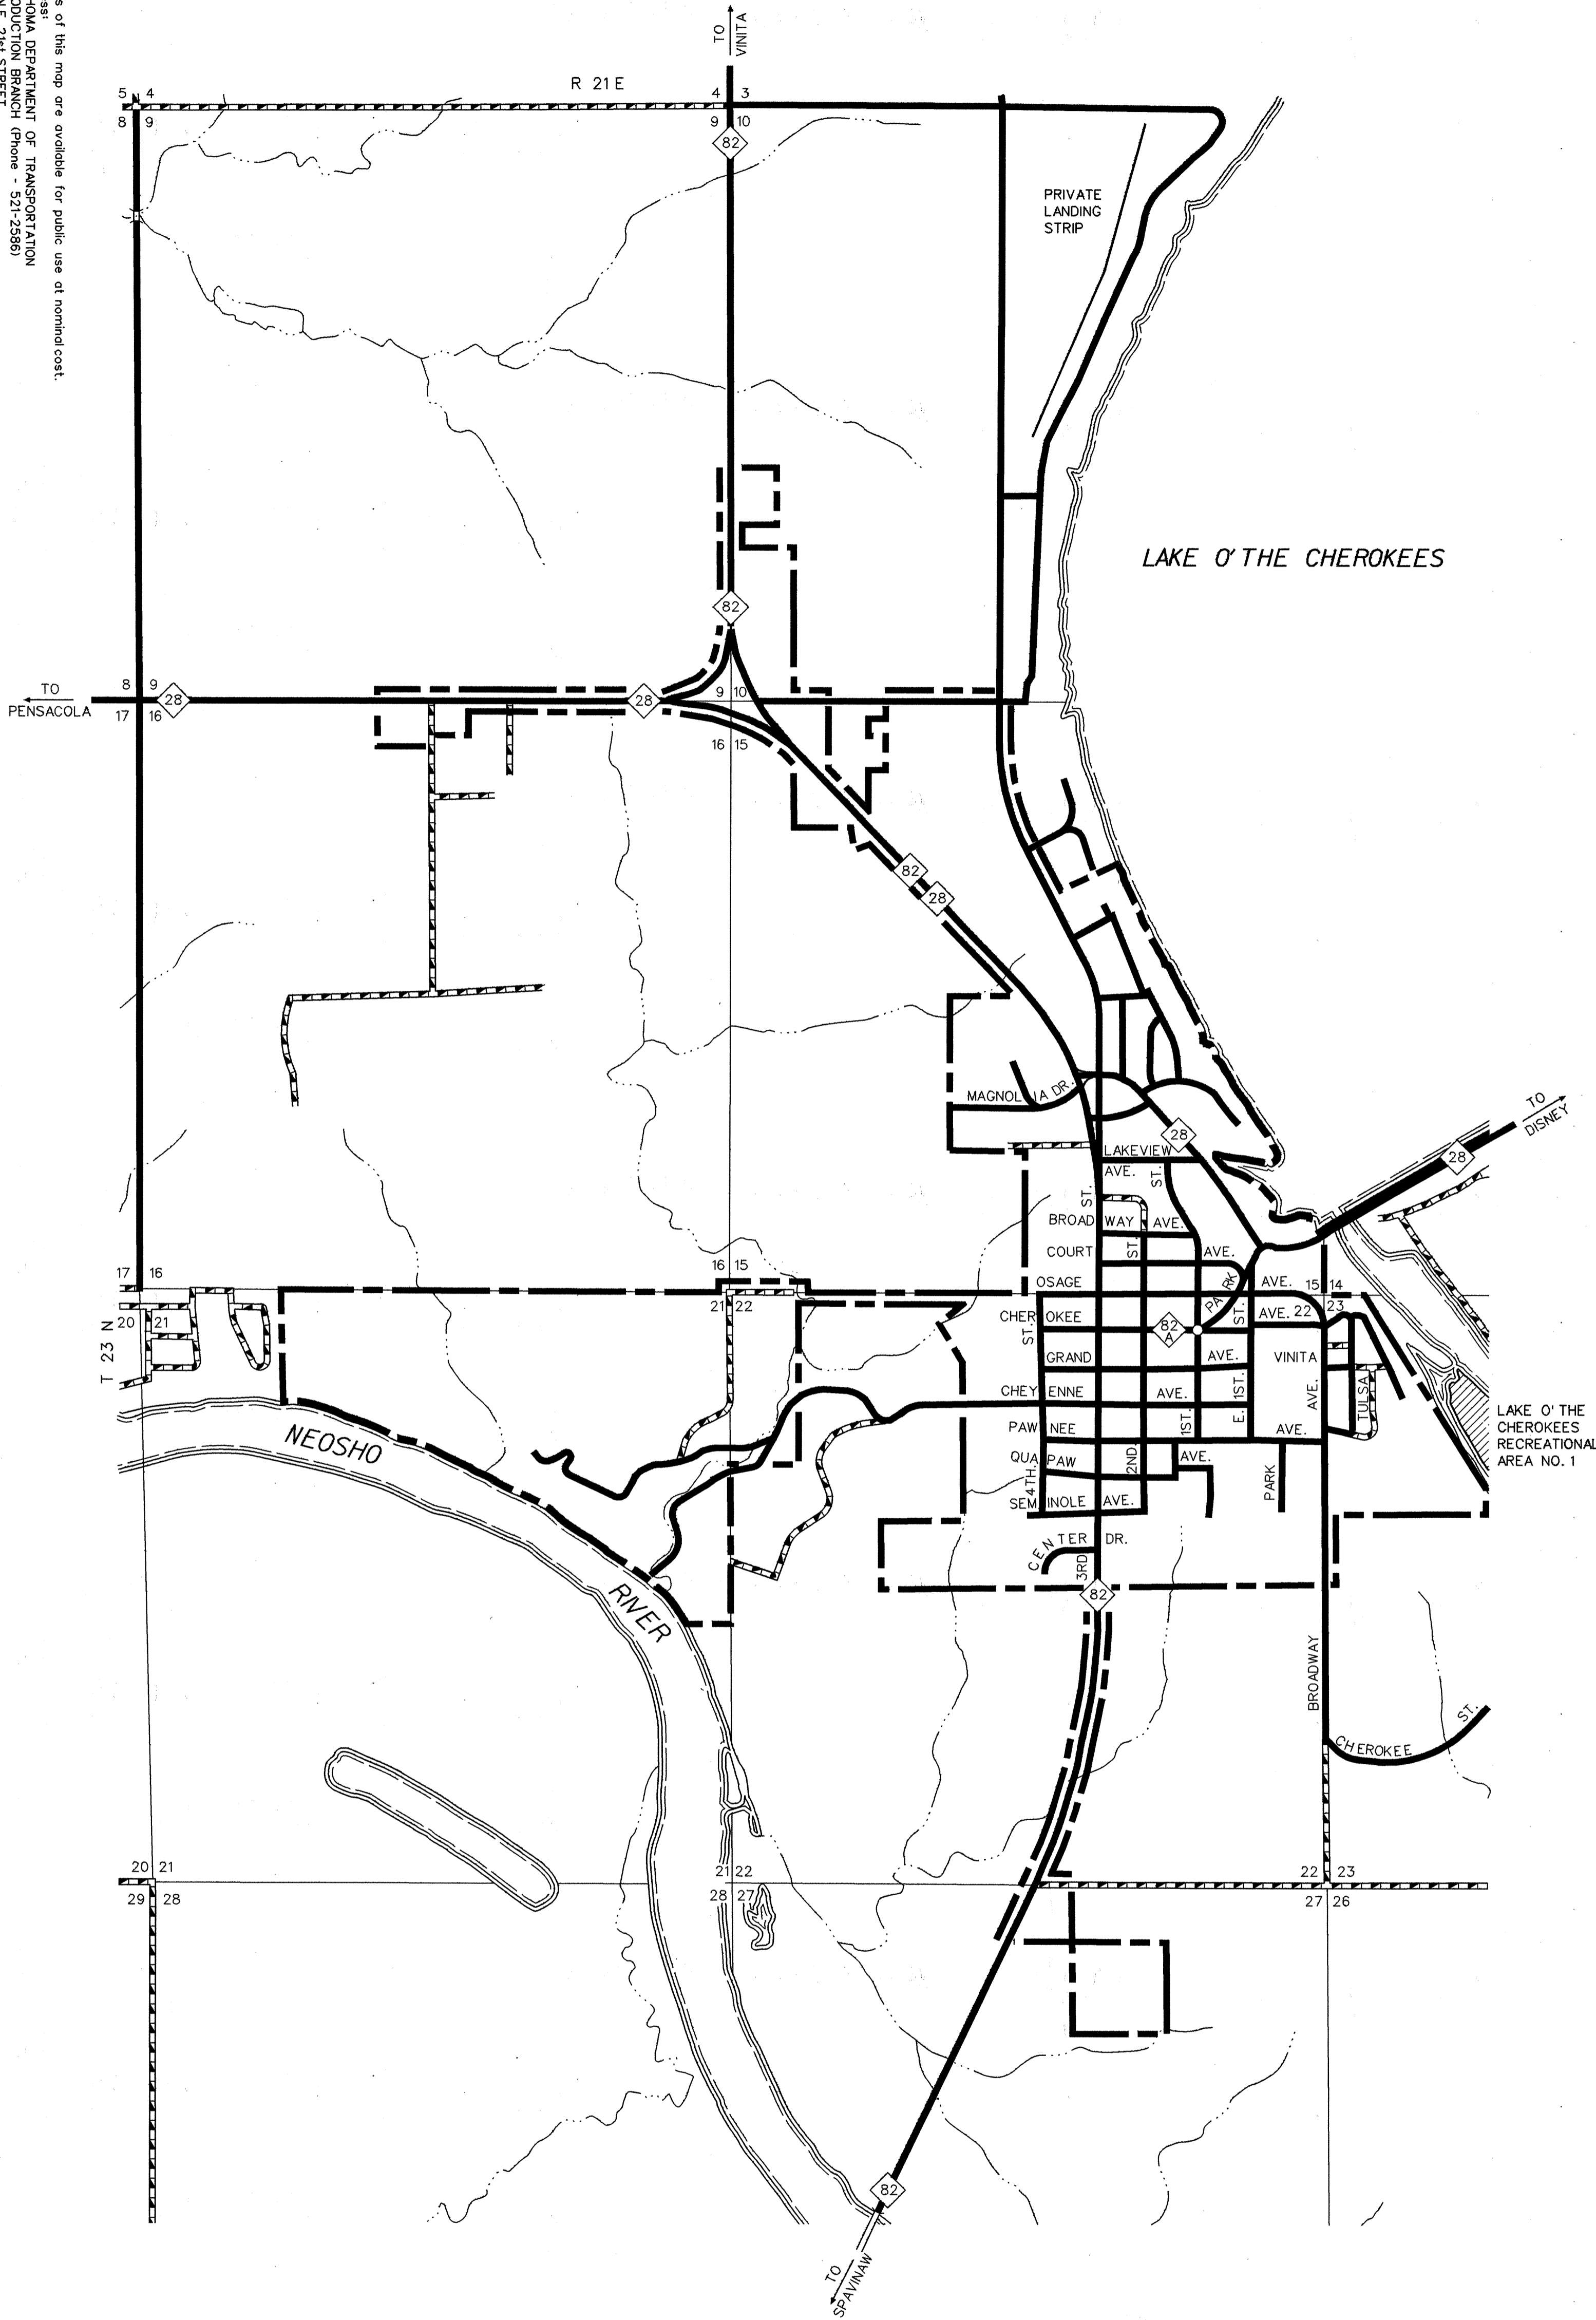

Copies of this map are available for public use at nominal cost.
 Address:
 OKLAHOMA DEPARTMENT OF TRANSPORTATION
 REPRODUCTION BRANCH (Phone 521-2589)
 200 N.E. 21st STREET
 OKLAHOMA CITY, OKLA. 73105

ALL RIGHTS RESERVED

STATE OF OKLAHOMA
 DEPARTMENT OF TRANSPORTATION
 CITY OF
LANGLEY
 MAYES COUNTY
 1990
 POPULATION
 526

LEGEND	
MILEAGE	
PAVED	14.1
GRAVEL	1.1
GRADED & DRAINED	0.0
UNIMPROVED	0.0
TOTAL STREETS & HIGHWAYS	15.2
CORPORATE LIMITS	1.1
STATE NUMBERED ROUTES	0.0
U.S. NUMBERED ROUTES	0.0
INTERSTATE ROUTES	0.0
STREETS	11.1
HIGHWAYS	4.1

LANGLEY, MAYES CO.

DECEMBER 1991

DECEMBER 1991