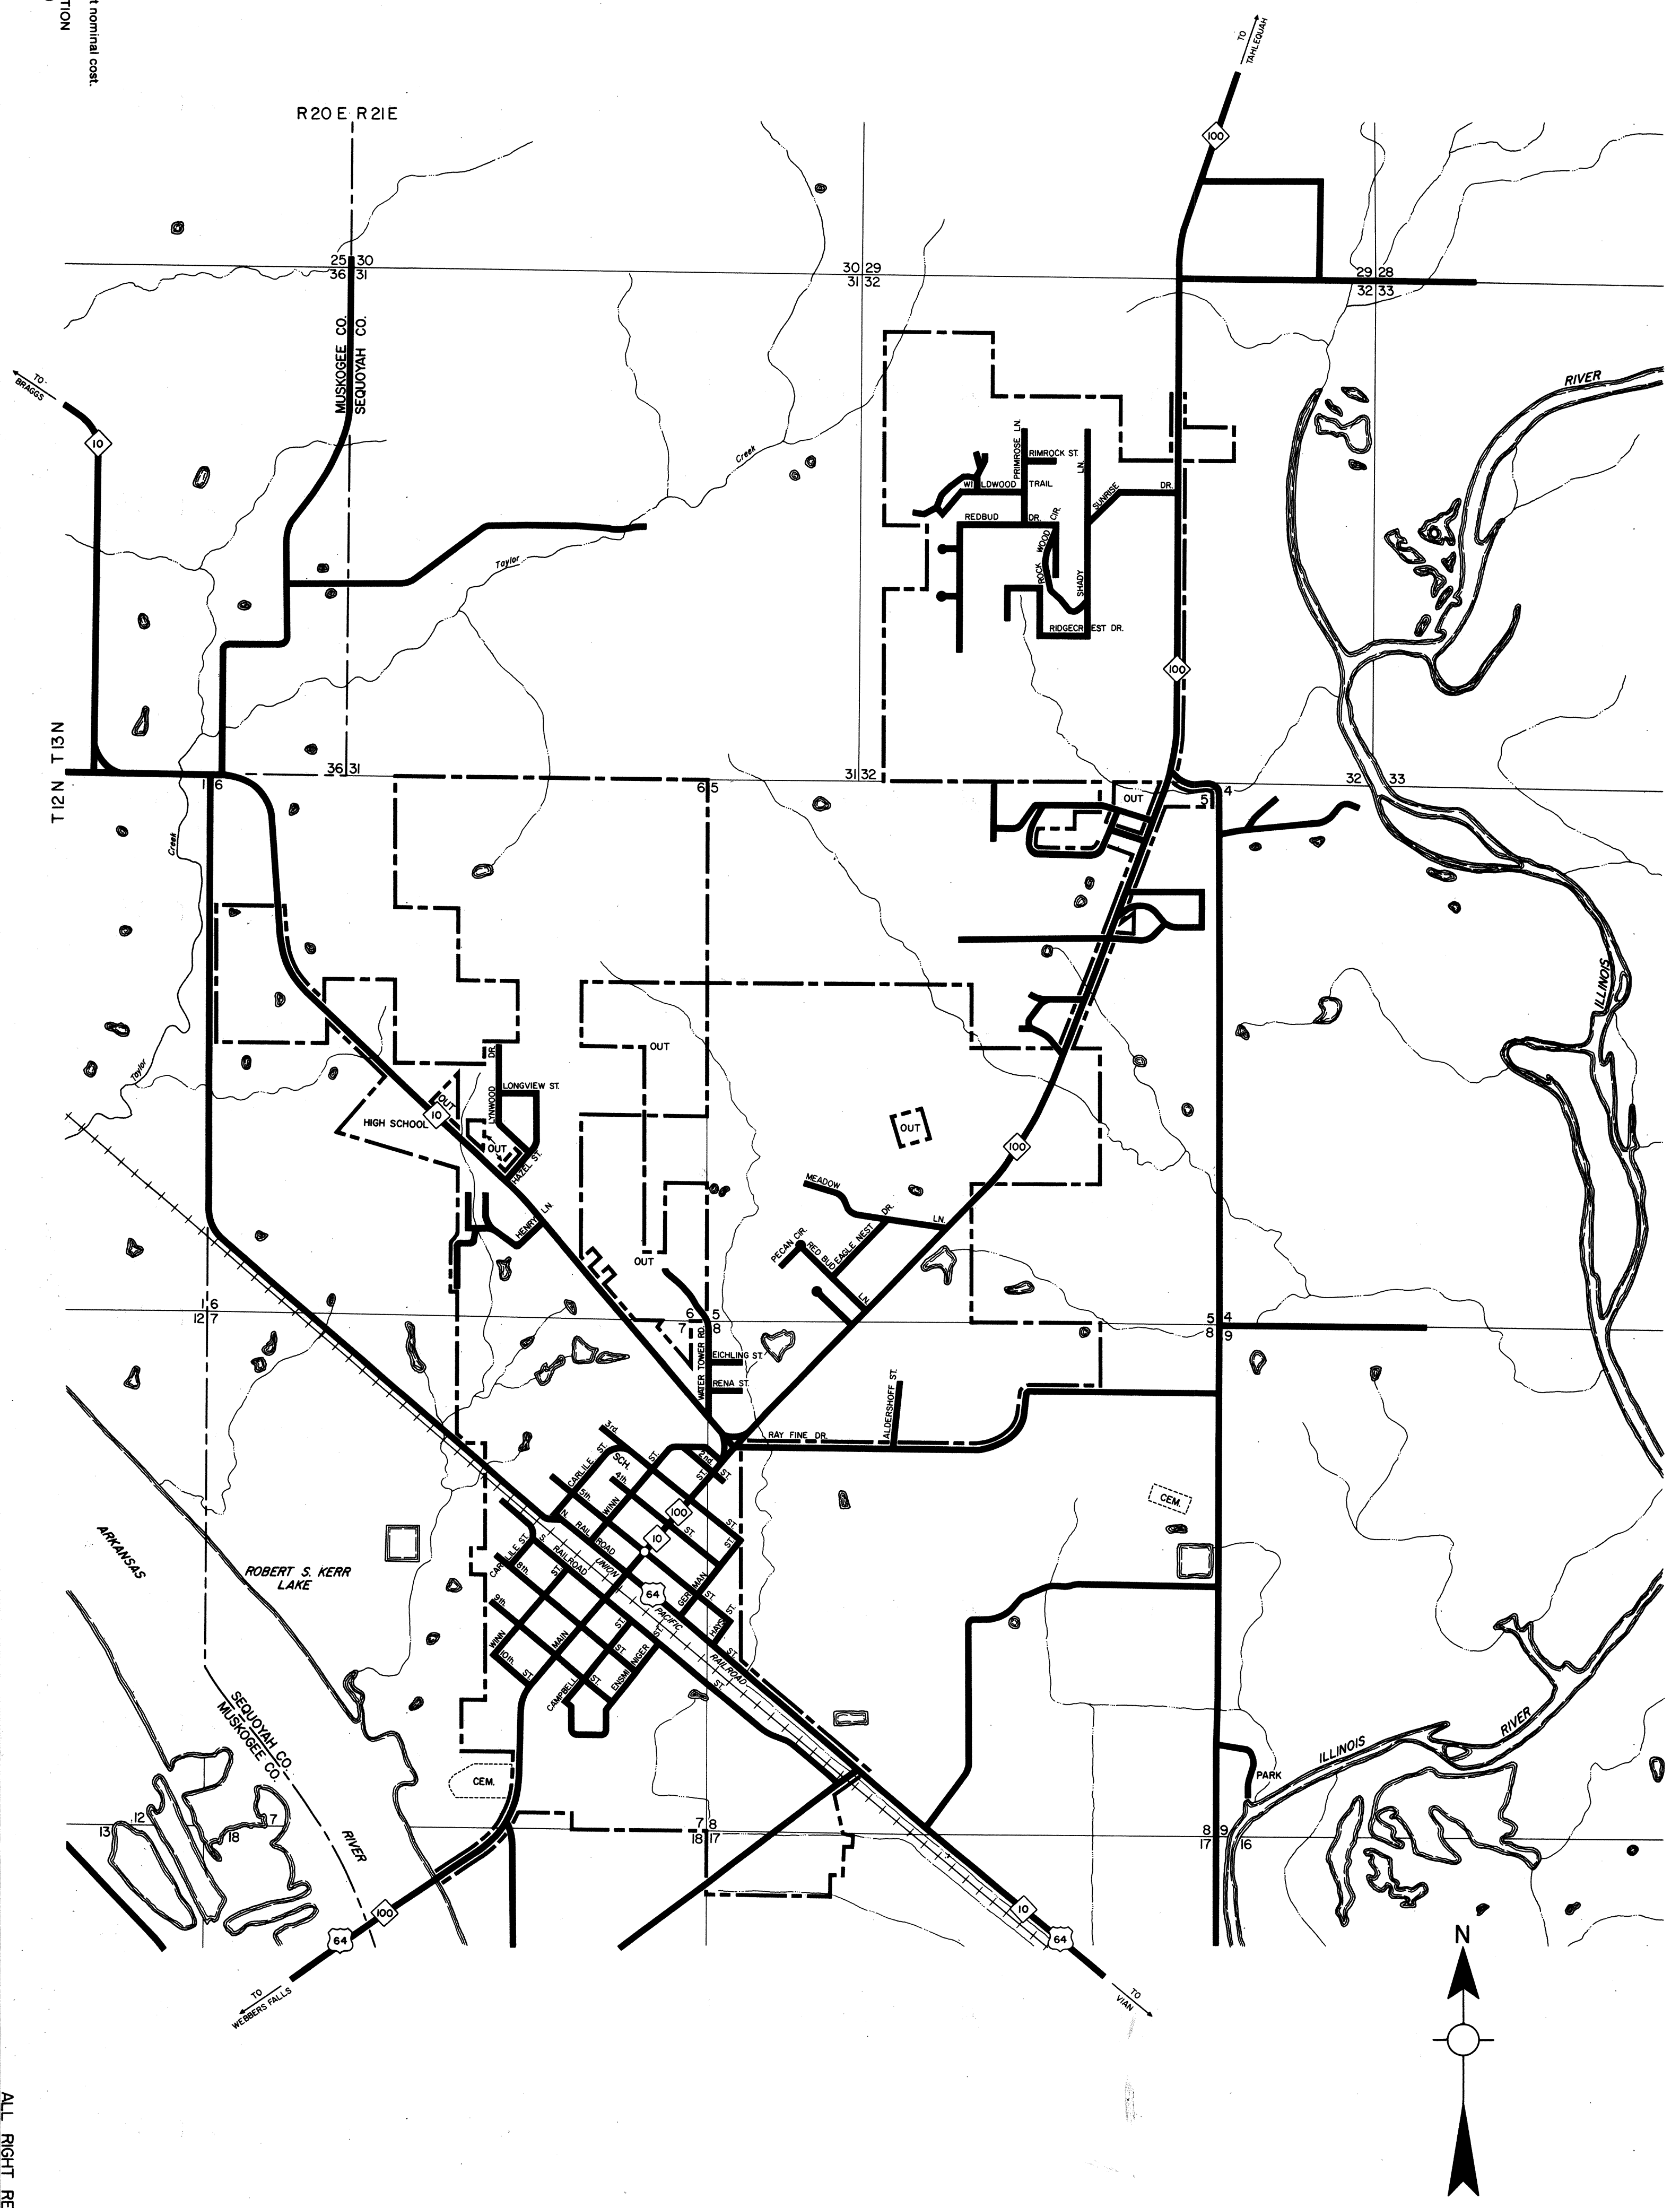

Copies of this map are available for public use at nominal cost.  
Address:  
OKLAHOMA DEPARTMENT OF TRANSPORTATION  
REPRODUCTION BRANCH (Phone - 521-2585)  
200 N. E. 21st STREET  
OKLAHOMA CITY, OKLA. 73105

STATE OF OKLAHOMA  
DEPARTMENT OF TRANSPORTATION  
CITY OF  
**GORE**  
SEQUOYAH COUNTY  
1990  
POPULATION  
690

- LEGEND**
- CORPORATE LIMITS
  - STATE NUMBERED ROUTES
  - U.S. NUMBERED ROUTES
  - INTERSTATE ROUTES