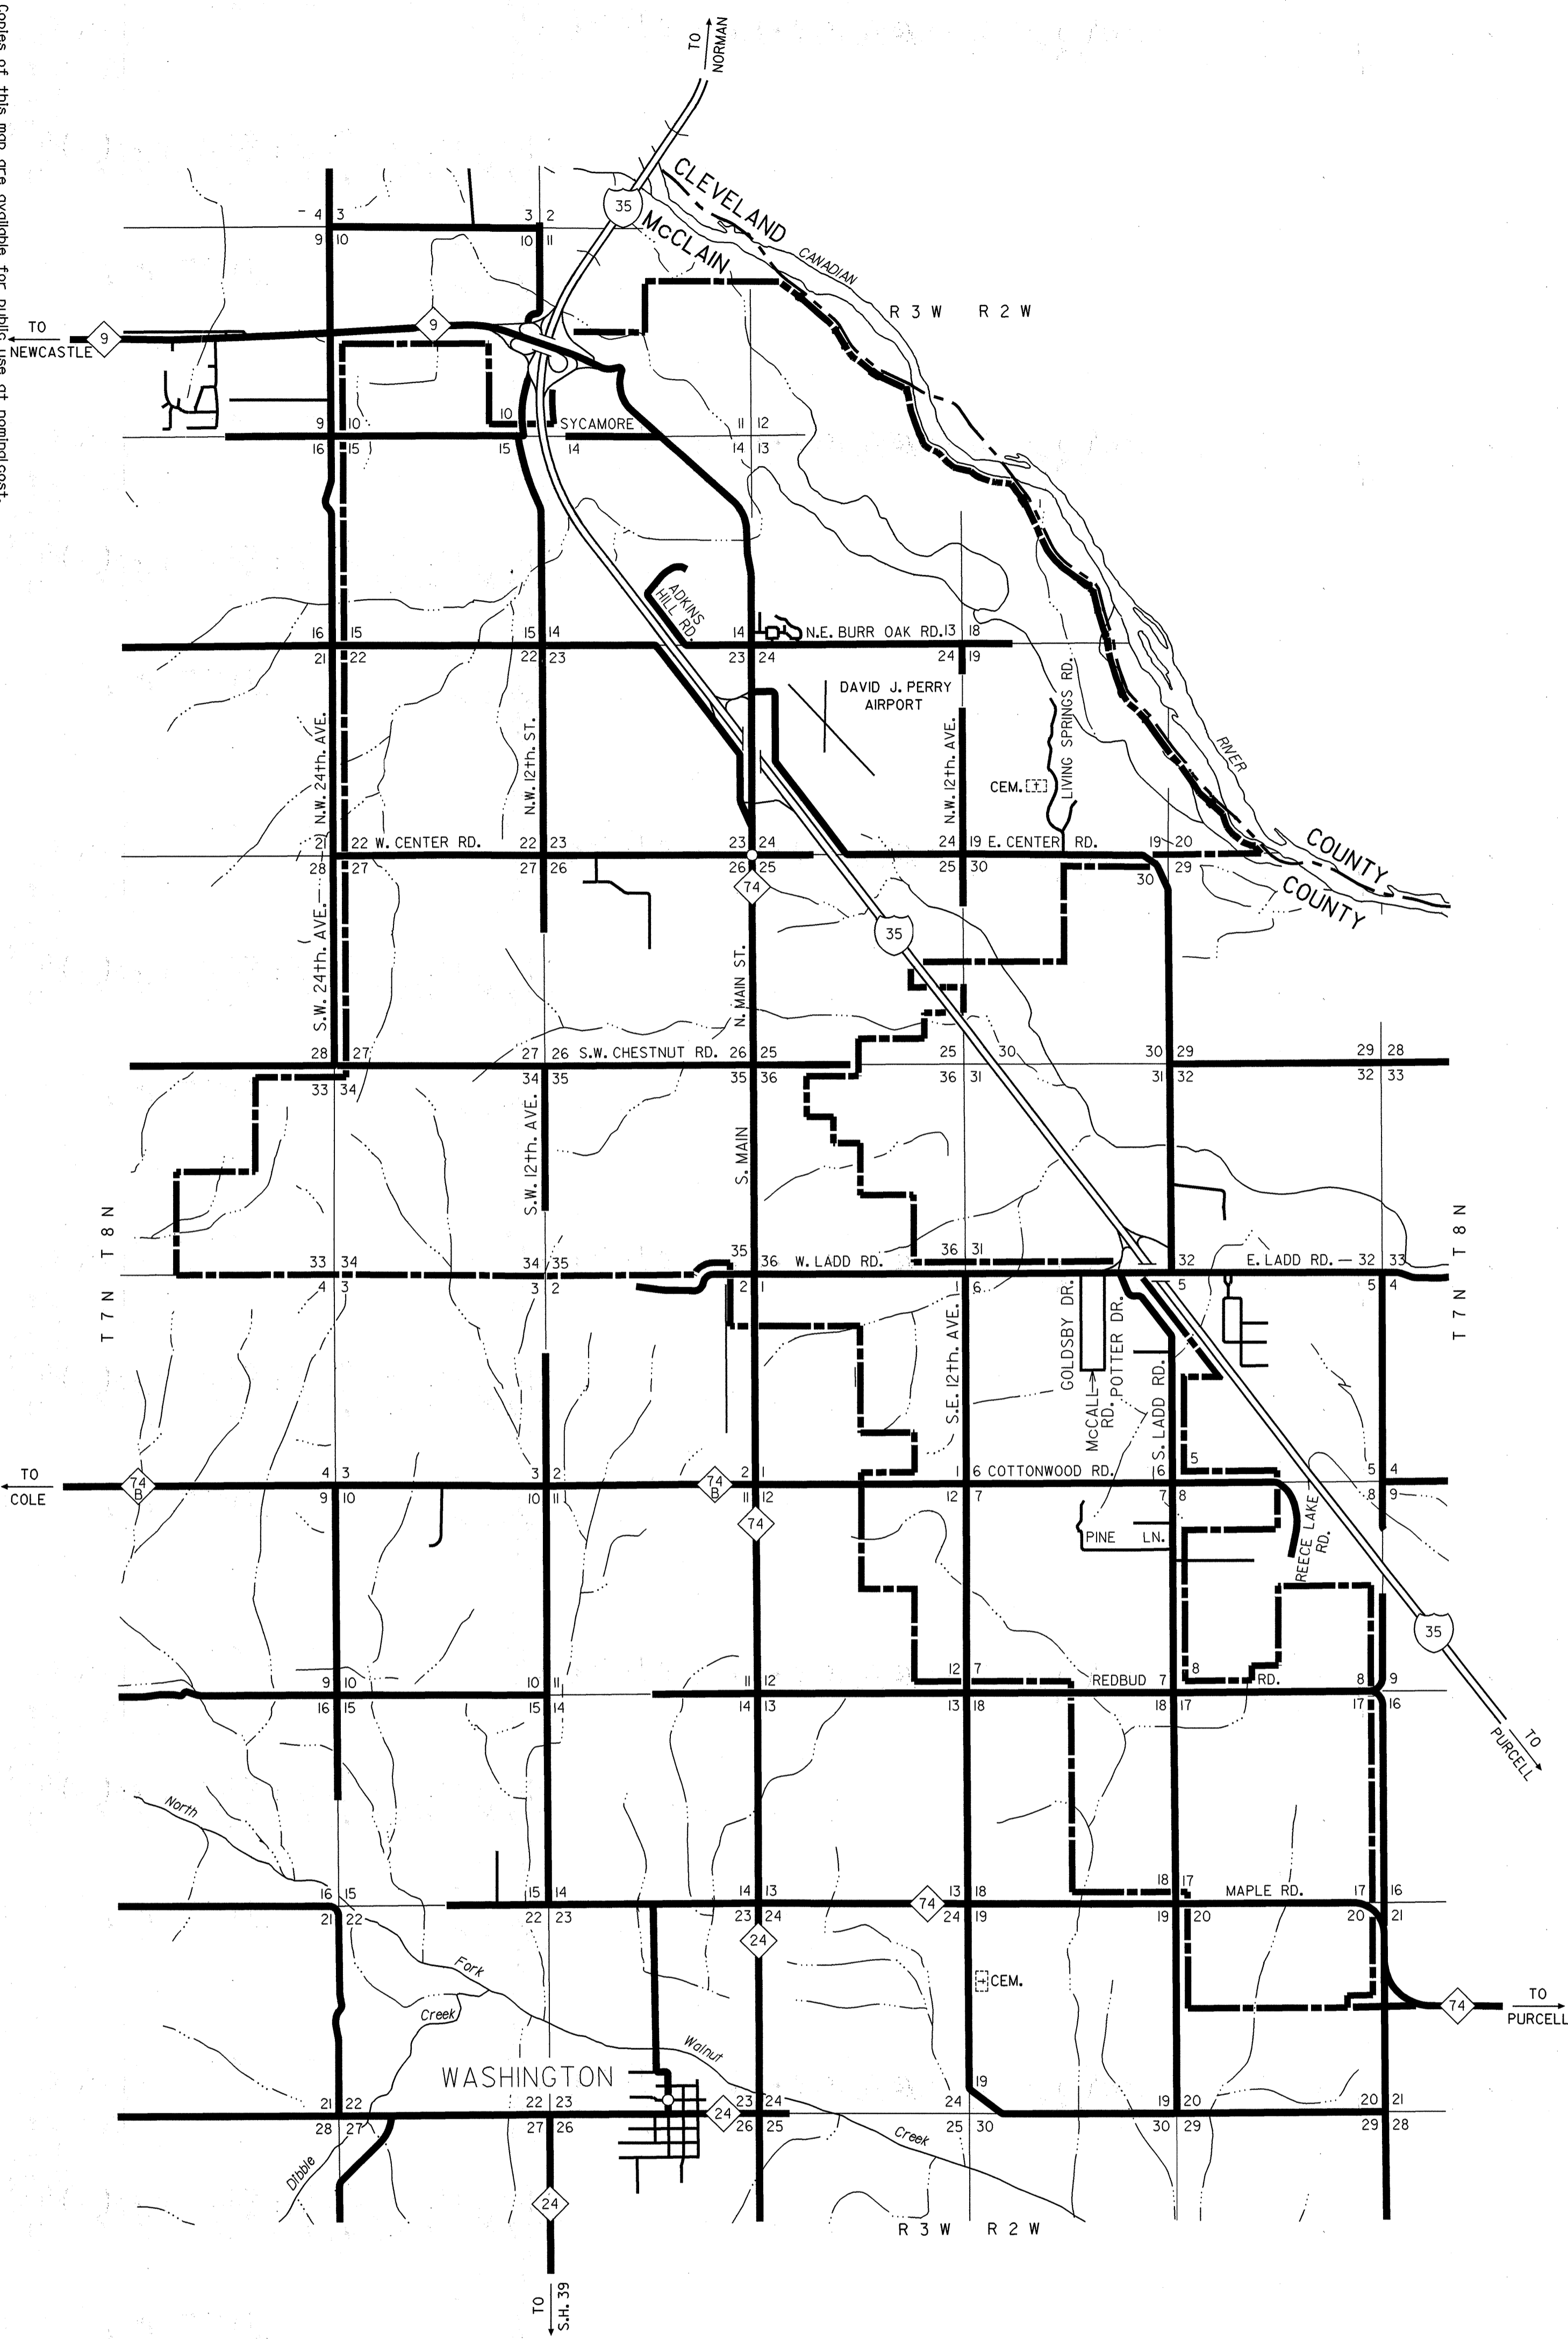

Copies of this map are available for public use at nominal cost.
 Address: OKLAHOMA DEPARTMENT OF TRANSPORTATION
 REPRODUCTION BRANCH (phone - 521-2586)
 200 N.E. 21st STREET
 OKLAHOMA CITY, OKLA. 73105

STATE OF OKLAHOMA
 DEPARTMENT OF TRANSPORTATION

CITY OF
GOLDSBY
 McCLAIN COUNTY
 1990
 POPULATION
 816

LEGEND
 CORPORATE LIMITS
 STATE NUMBERED ROUTES
 U.S. NUMBERED ROUTES
 INTERSTATE ROUTES

ALL RIGHTS RESERVED COMPUTER GENERATED
 GOLDSBY, McCLAIN CO. MAY 1996