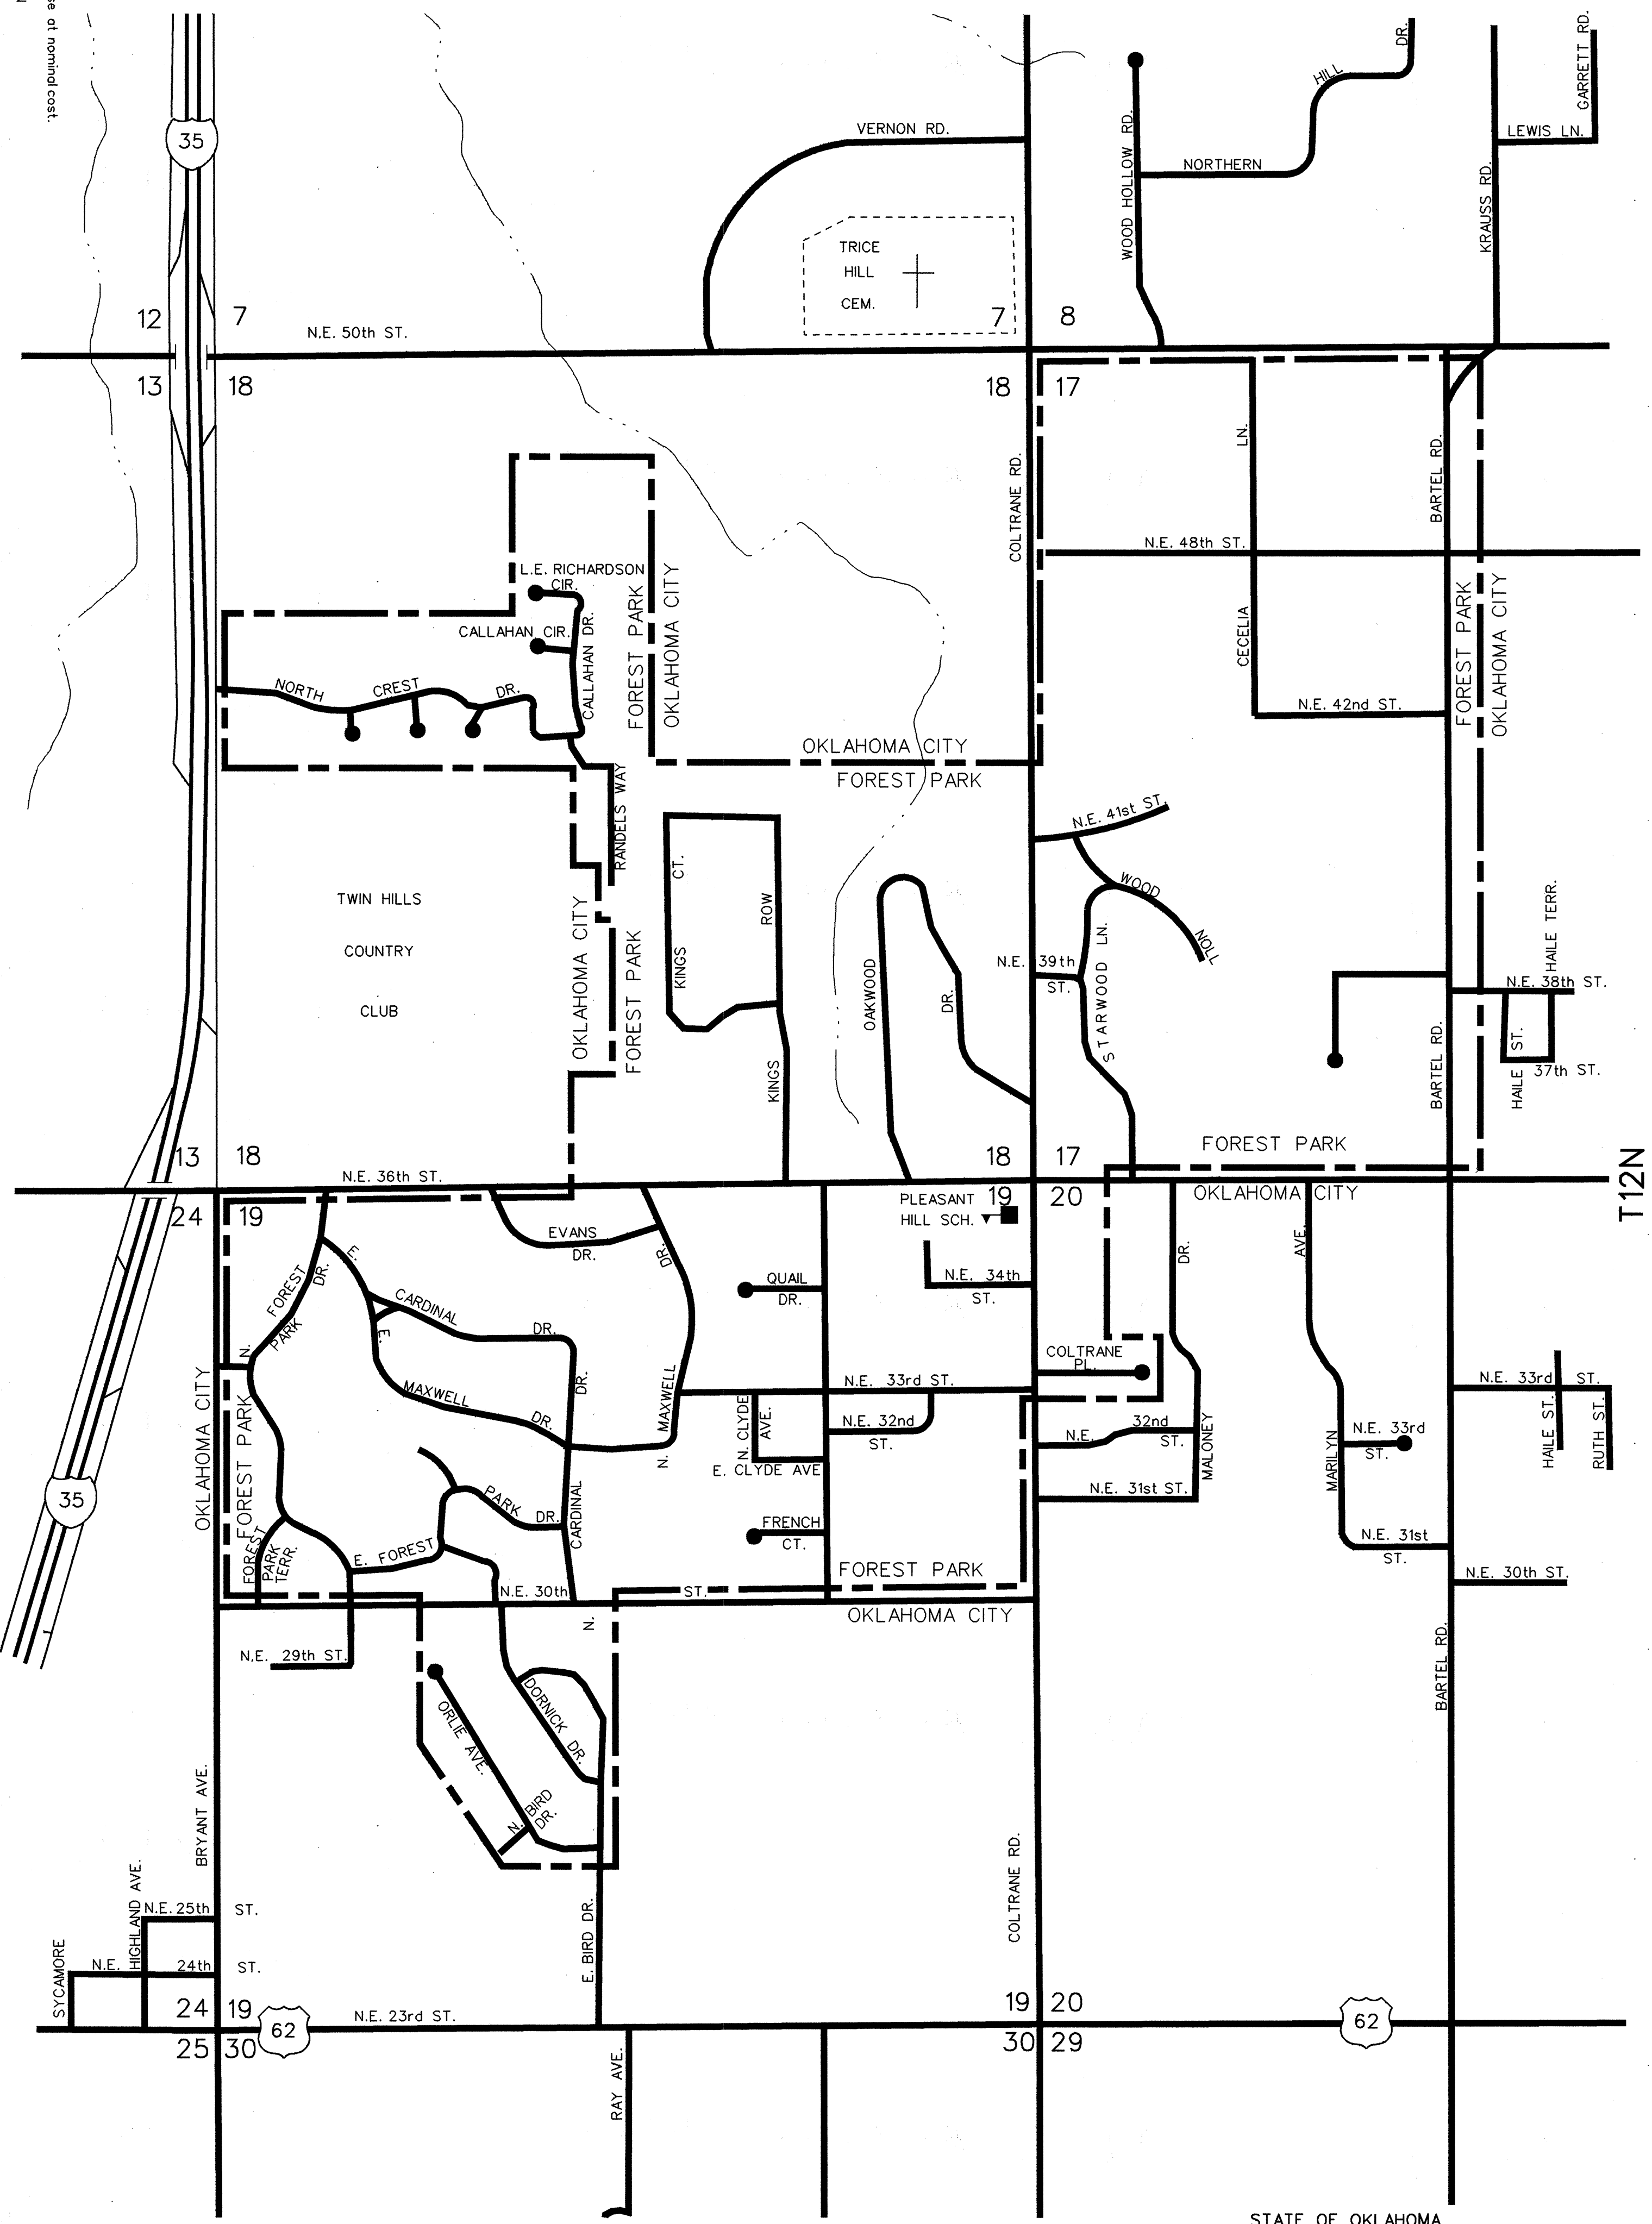

Copies of this map are available for public use at nominal cost.
Address:
OKLAHOMA DEPARTMENT OF TRANSPORTATION
REPRODUCTION BRANCH (Phone - 531-2586)
200 N.E. 24th STREET
OKLAHOMA CITY, OKLA. 73105

R2W

STATE OF OKLAHOMA
DEPARTMENT OF TRANSPORTATION

CITY OF
FOREST PARK
OKLAHOMA COUNTY

1990
POPULATION
1,249

LEGEND

- CORPORATE LIMITS
- STATE NUMBERED ROUTES
- U.S. NUMBERED ROUTES
- INTERSTATE ROUTES