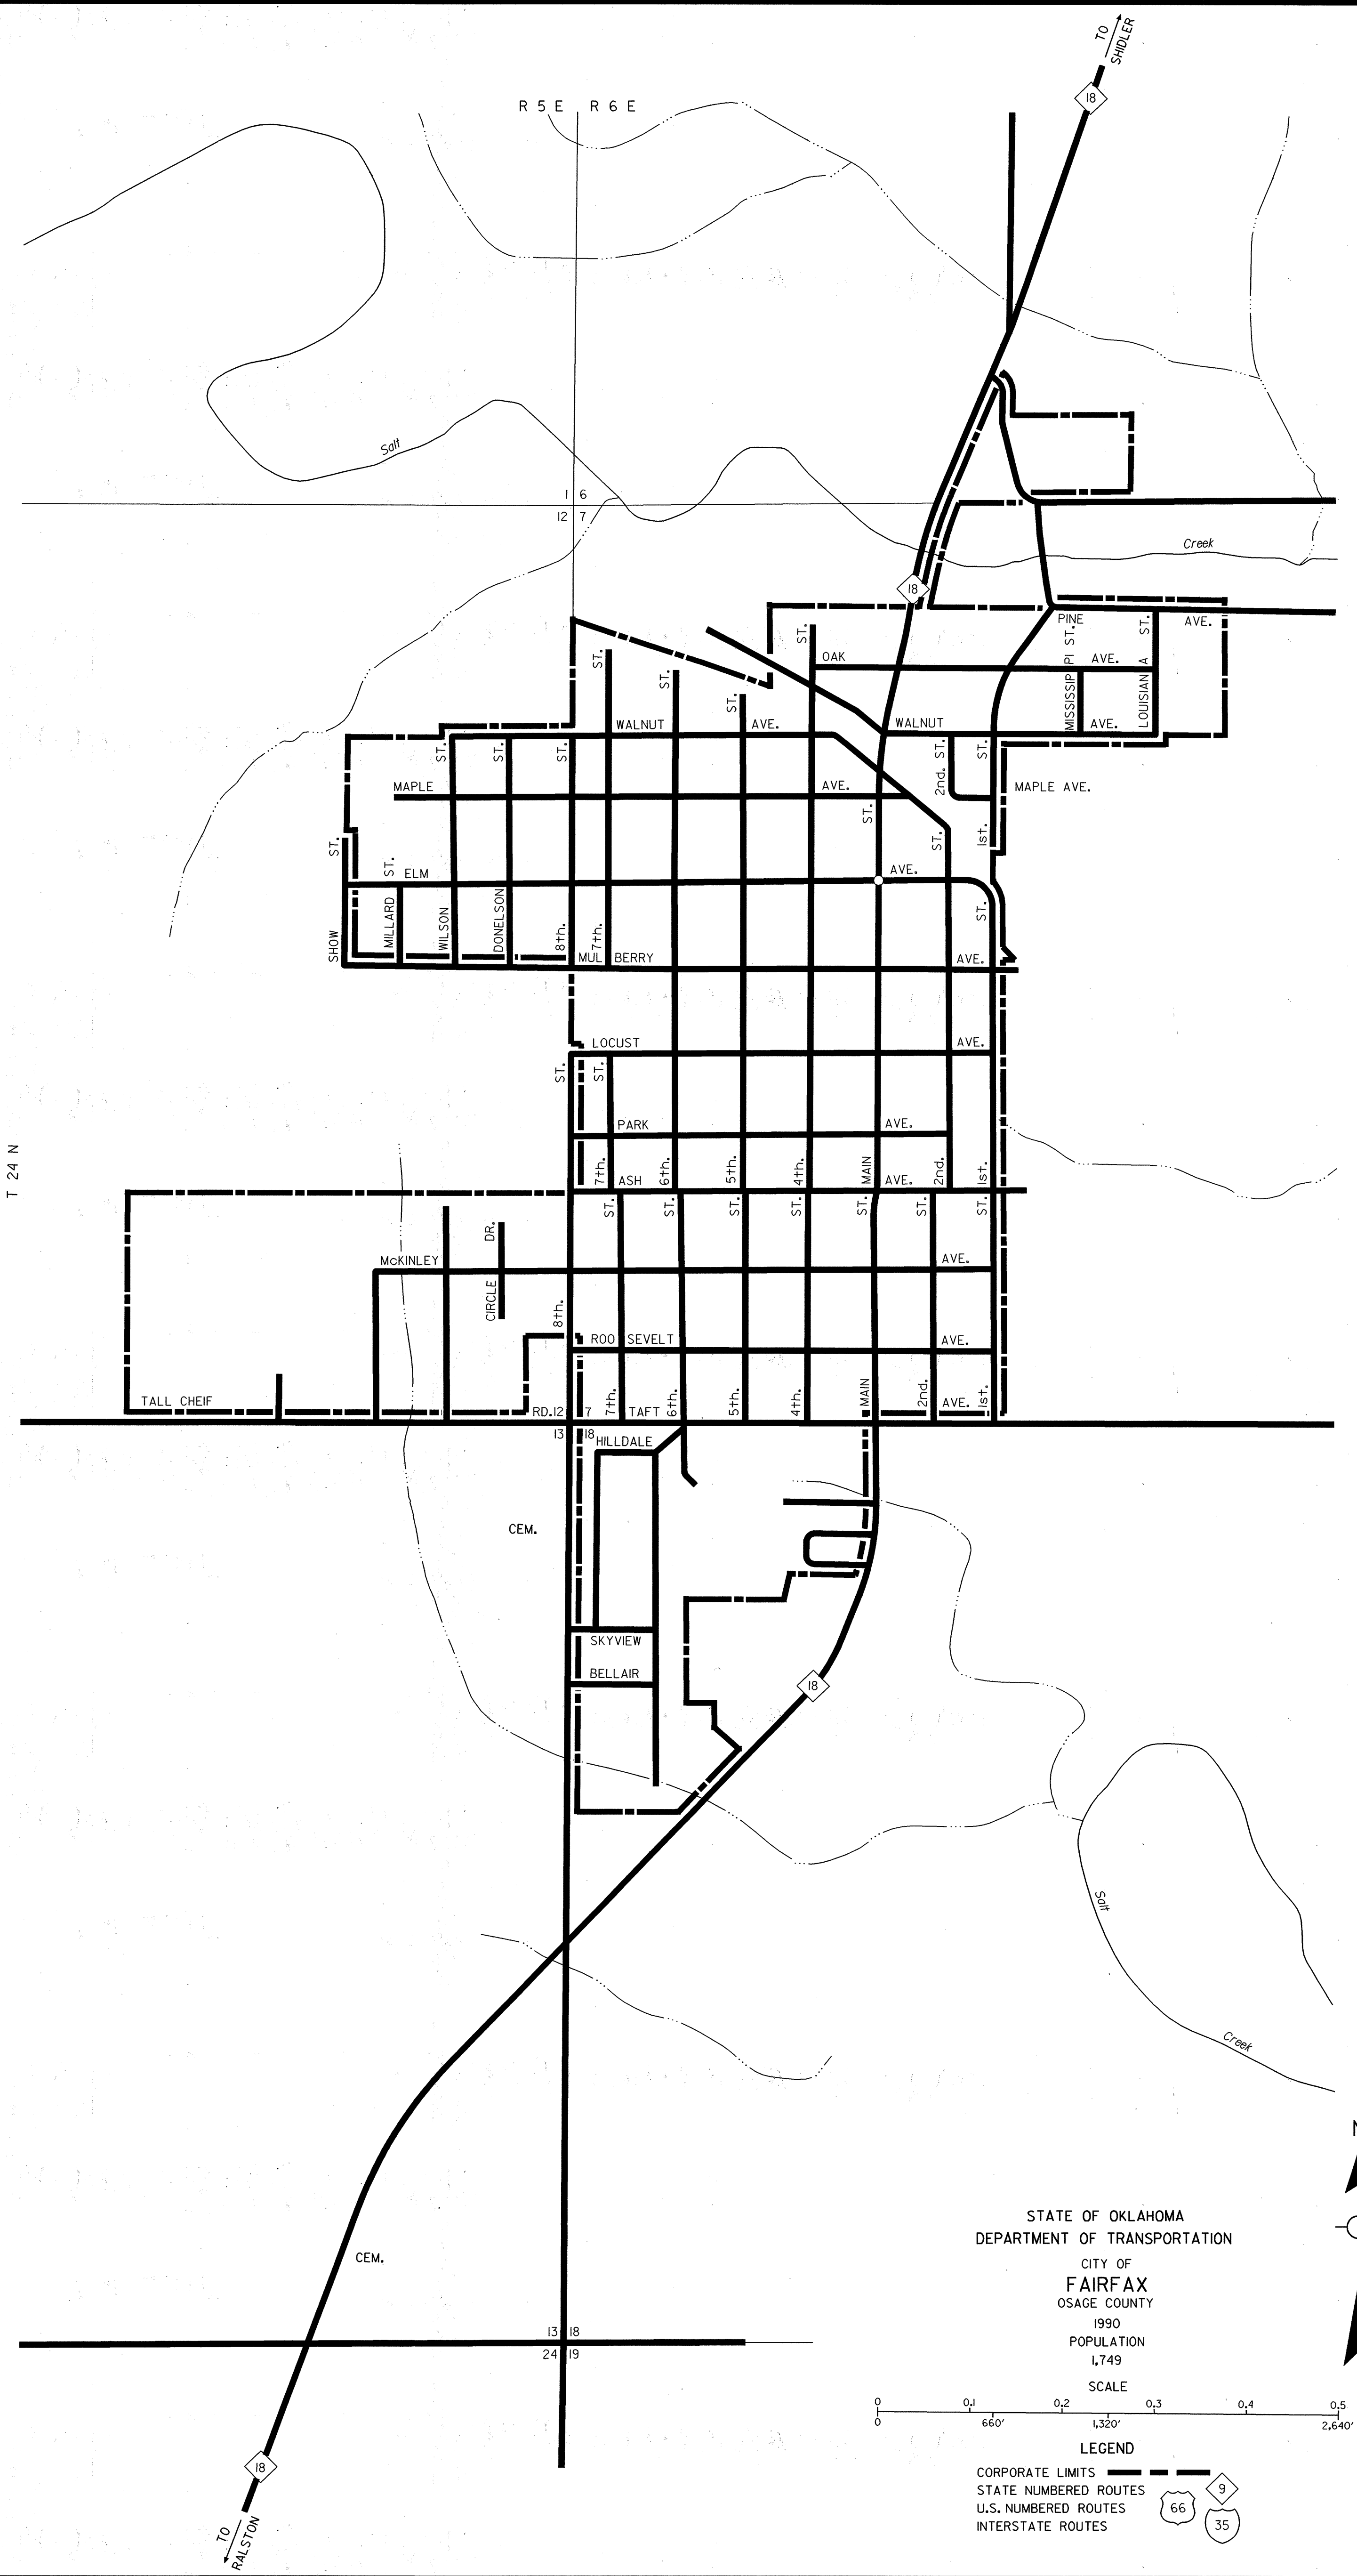

Copies of this map are available for public use at nominal cost.
 Address:
 OKLAHOMA DEPARTMENT OF TRANSPORTATION
 REPRODUCTION BRANCH (phone - 521-2586)
 200 N.E. 26th STREET
 OKLAHOMA CITY, OKLA. 73105

T 24 N

R 5 E R 6 E

STATE OF OKLAHOMA
 DEPARTMENT OF TRANSPORTATION
 CITY OF
FAIRFAX
 OSAGE COUNTY
 1990
 POPULATION
 1,749

SCALE
 0 0.1 0.2 0.3 0.4 0.5 MILE
 0 660' 1,320' 2,640' FEET

LEGEND
 CORPORATE LIMITS
 STATE NUMBERED ROUTES
 U.S. NUMBERED ROUTES
 INTERSTATE ROUTES