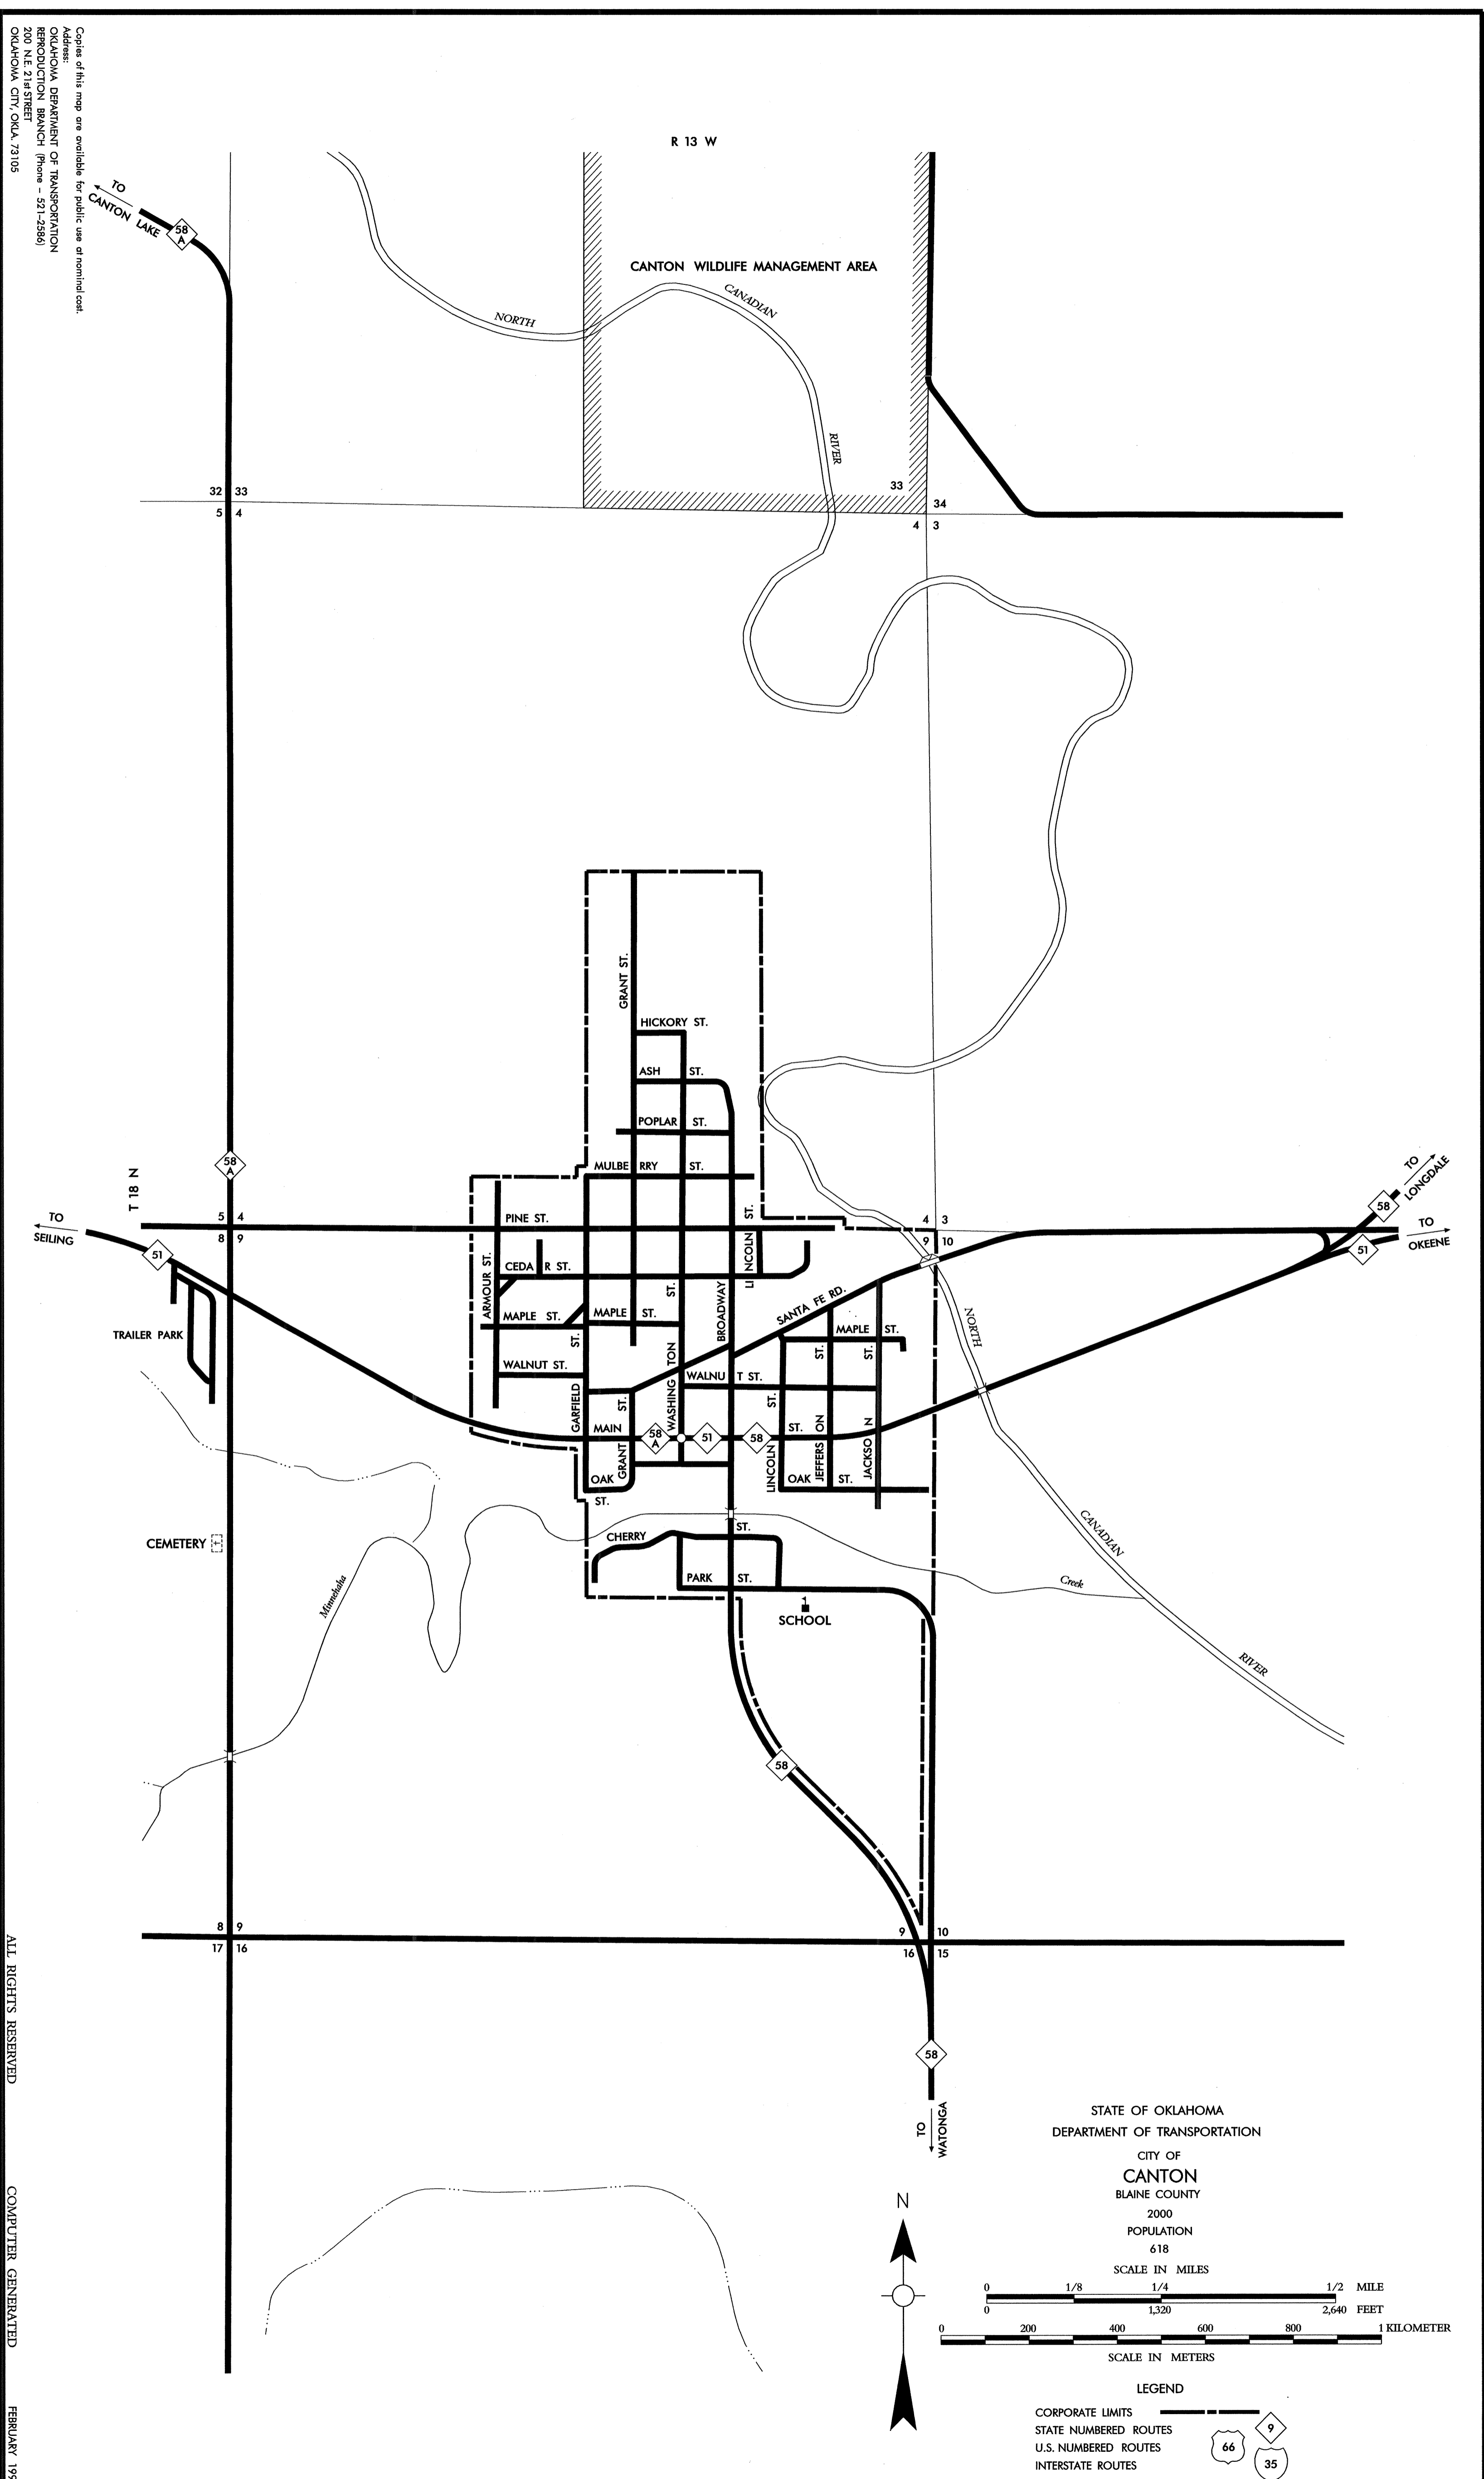

Copies of this map are available for public use at nominal cost.
 Address:
 OKLAHOMA DEPARTMENT OF TRANSPORTATION
 REPRODUCTION BRANCH (Phone - 521-2586)
 200 N.E. 21st STREET
 OKLAHOMA CITY, OKLA. 73105

ALL RIGHTS RESERVED
 COMPUTER GENERATED
 FEBRUARY 1999
 CANTON, BLAINE CO.