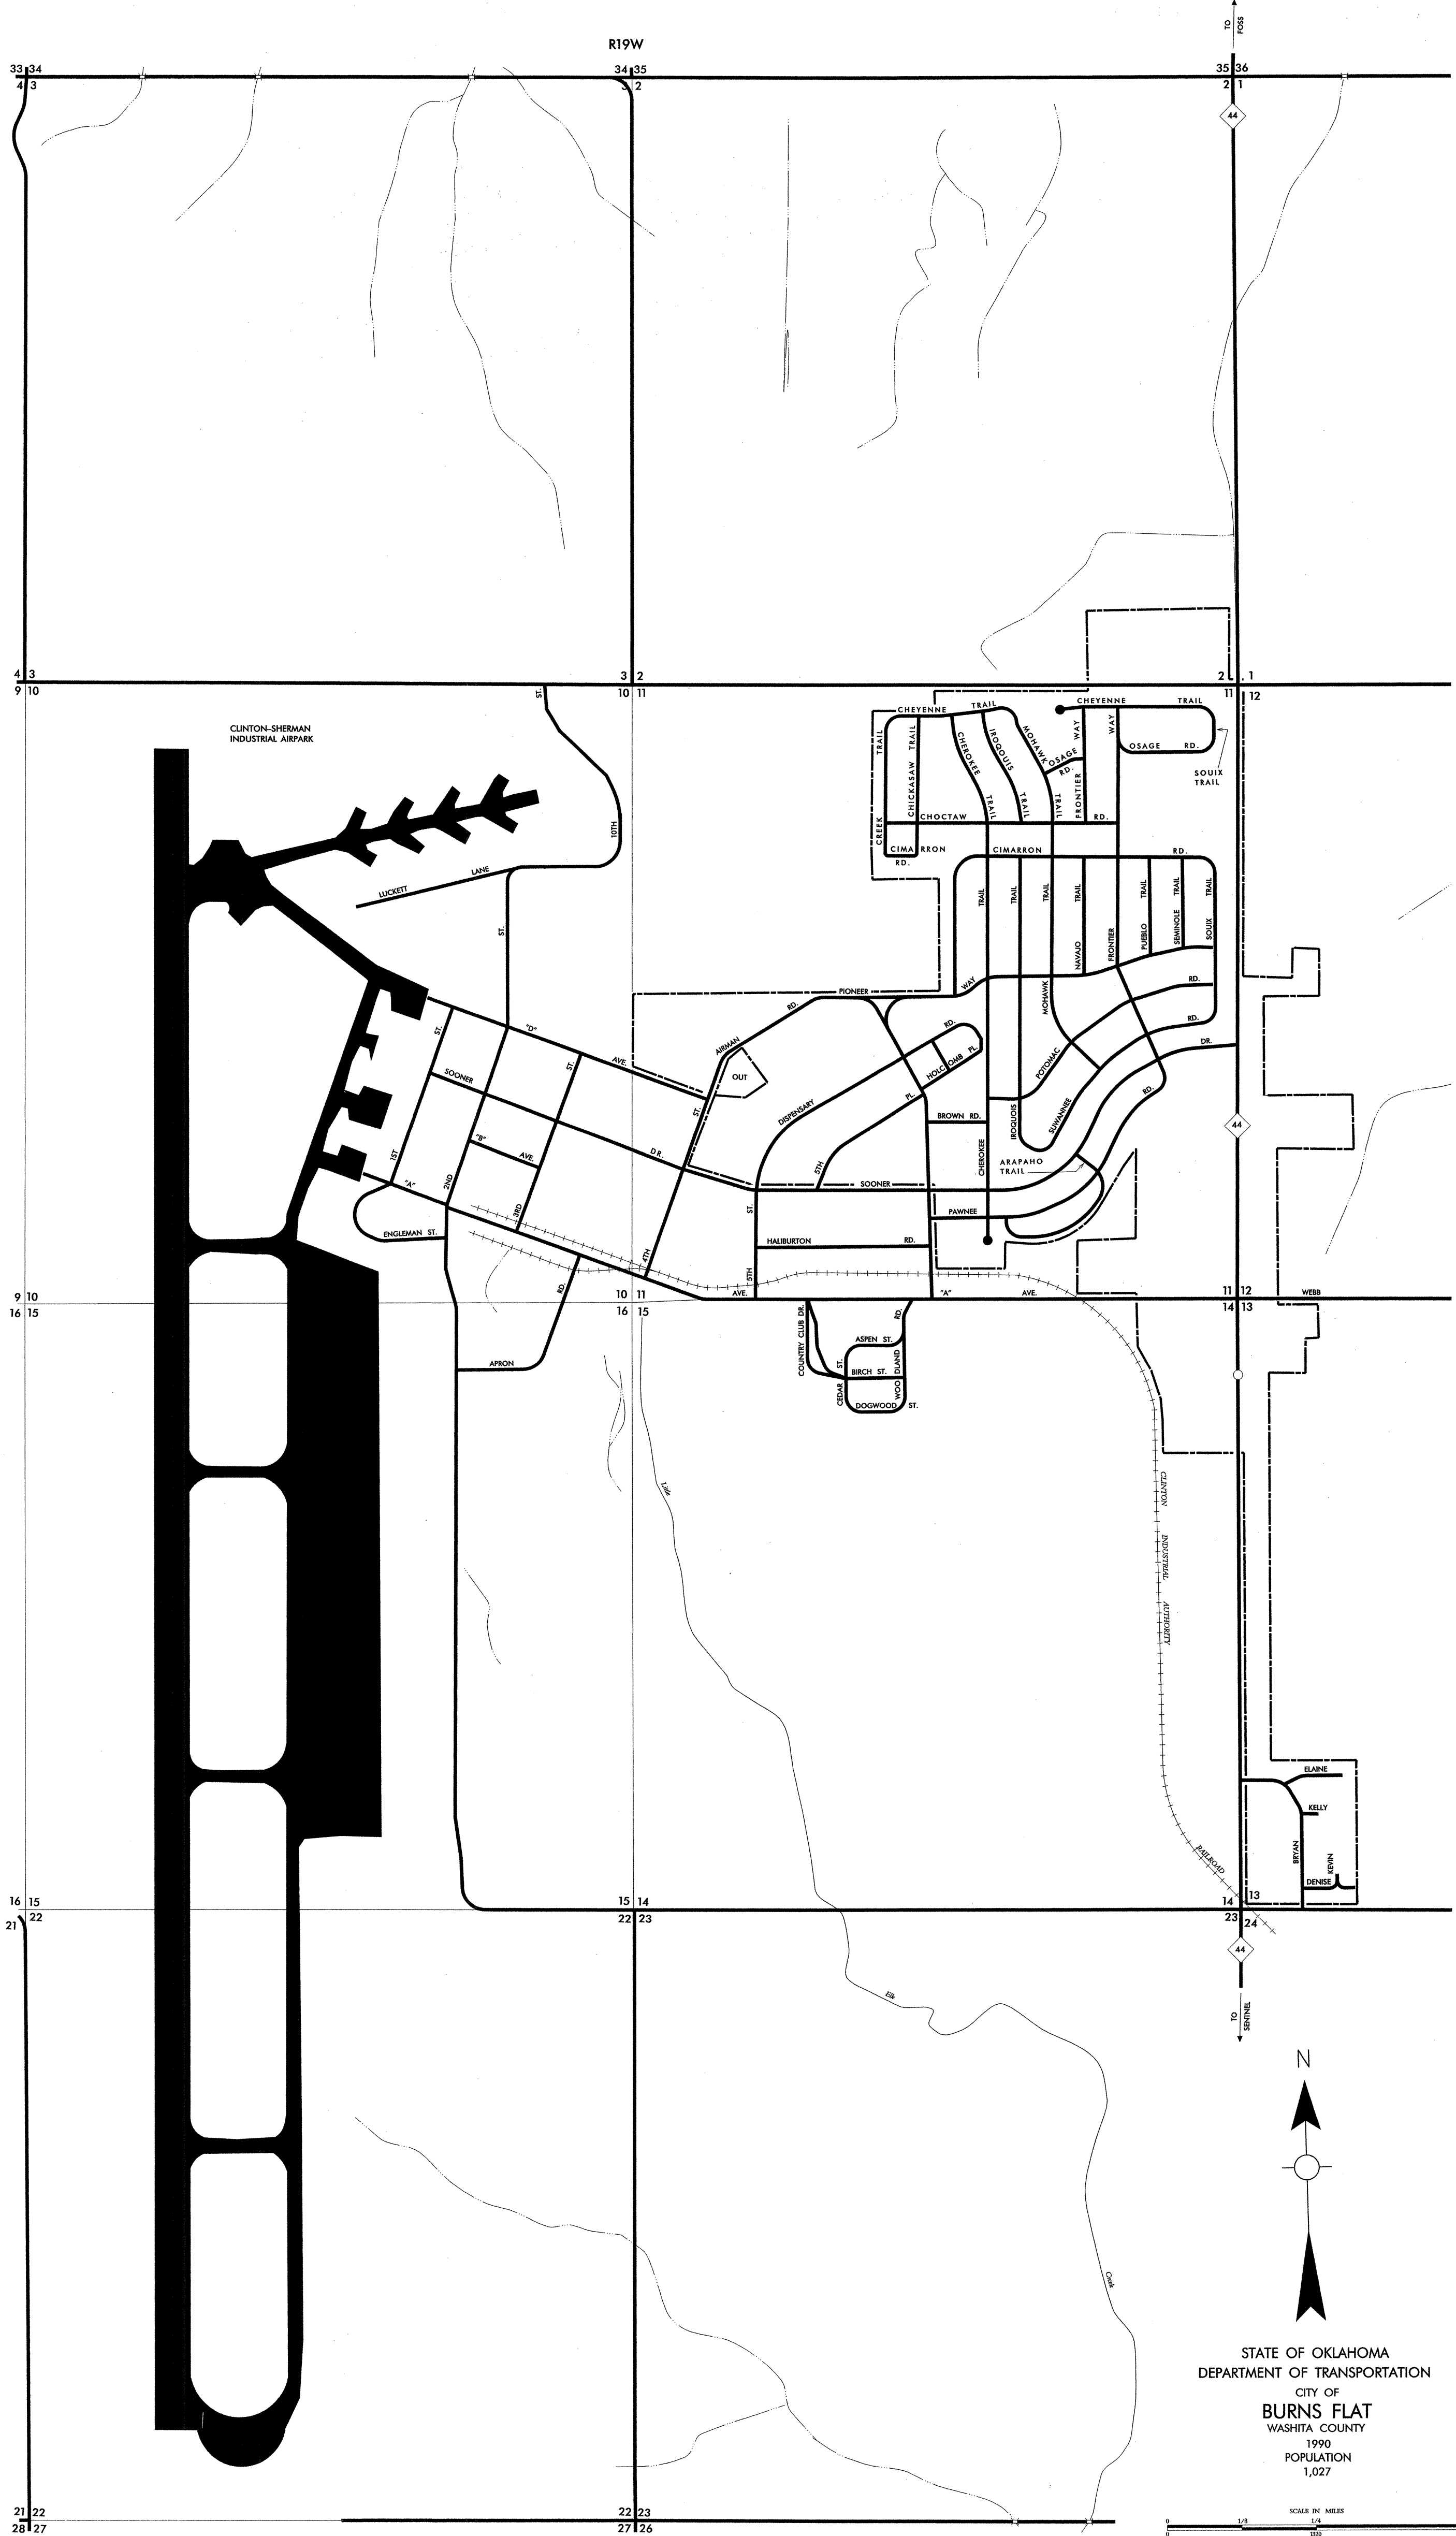

Copies of this map are available for public use at nominal cost.
Address:
OKLAHOMA DEPARTMENT OF TRANSPORTATION
REPRODUCTION BRANCH (Phone - 521-2389)
200 N.E. 21st STREET
OKLAHOMA CITY, OKLA. 73105

STATE OF OKLAHOMA
DEPARTMENT OF TRANSPORTATION
CITY OF
BURNS FLAT
WASHITA COUNTY
1990
POPULATION
1,027

LEGEND
CORPORATE LIMITS
STATE NUMBERED ROUTES
U.S. NUMBERED ROUTES
INTERSTATE ROUTES

ALL RIGHTS RESERVED COMPUTER GENERATED AUGUST, 1999
BURNS FLAT, WASHITA CO.