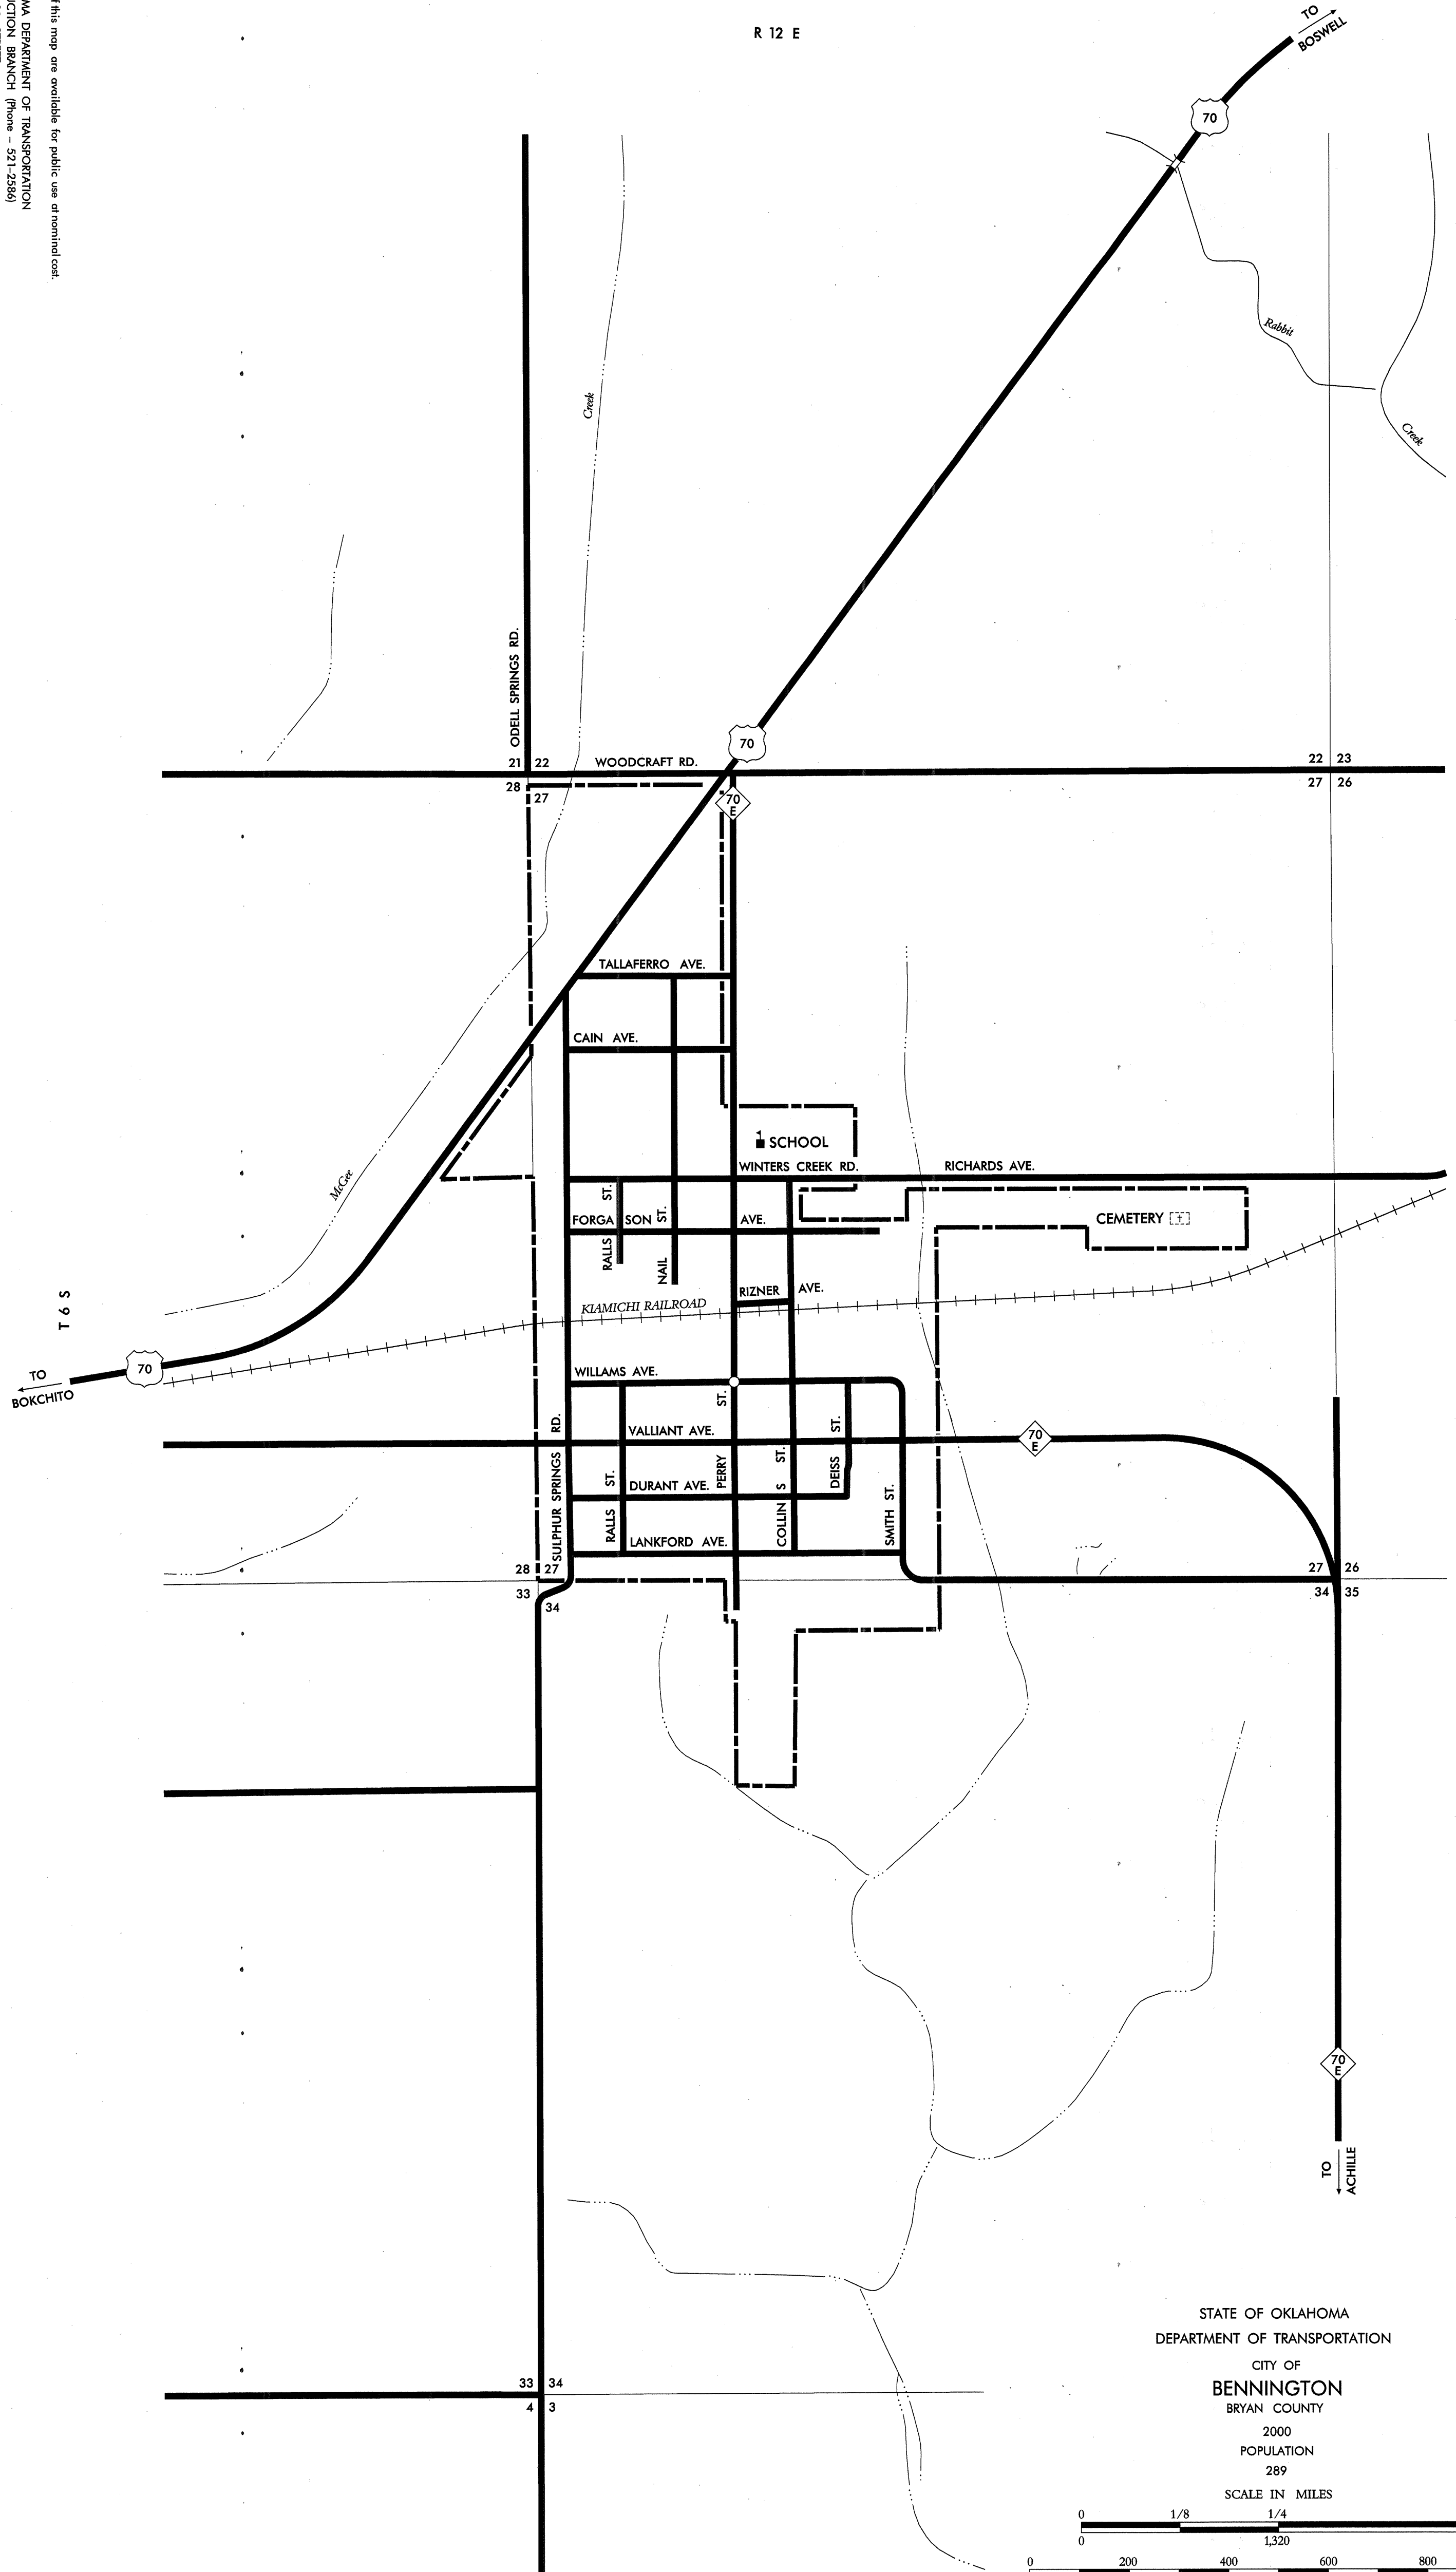

Copies of this map are available for public use at nominal cost.
 ADDRESS: OKLA. DEPARTMENT OF TRANSPORTATION
 REPRODUCTION BRANCH (Phone - 571-2586)
 200 N.E. 21st STREET
 OKLAHOMA CITY, OKLA. 73105

R 12 E

STATE OF OKLAHOMA
 DEPARTMENT OF TRANSPORTATION
 CITY OF
BENNINGTON
 BRYAN COUNTY
 2000
 POPULATION
 289

LEGEND

- CORPORATE LIMITS
- STATE NUMBERED ROUTES
- U.S. NUMBERED ROUTES
- INTERSTATE ROUTES

ALL RIGHTS RESERVED