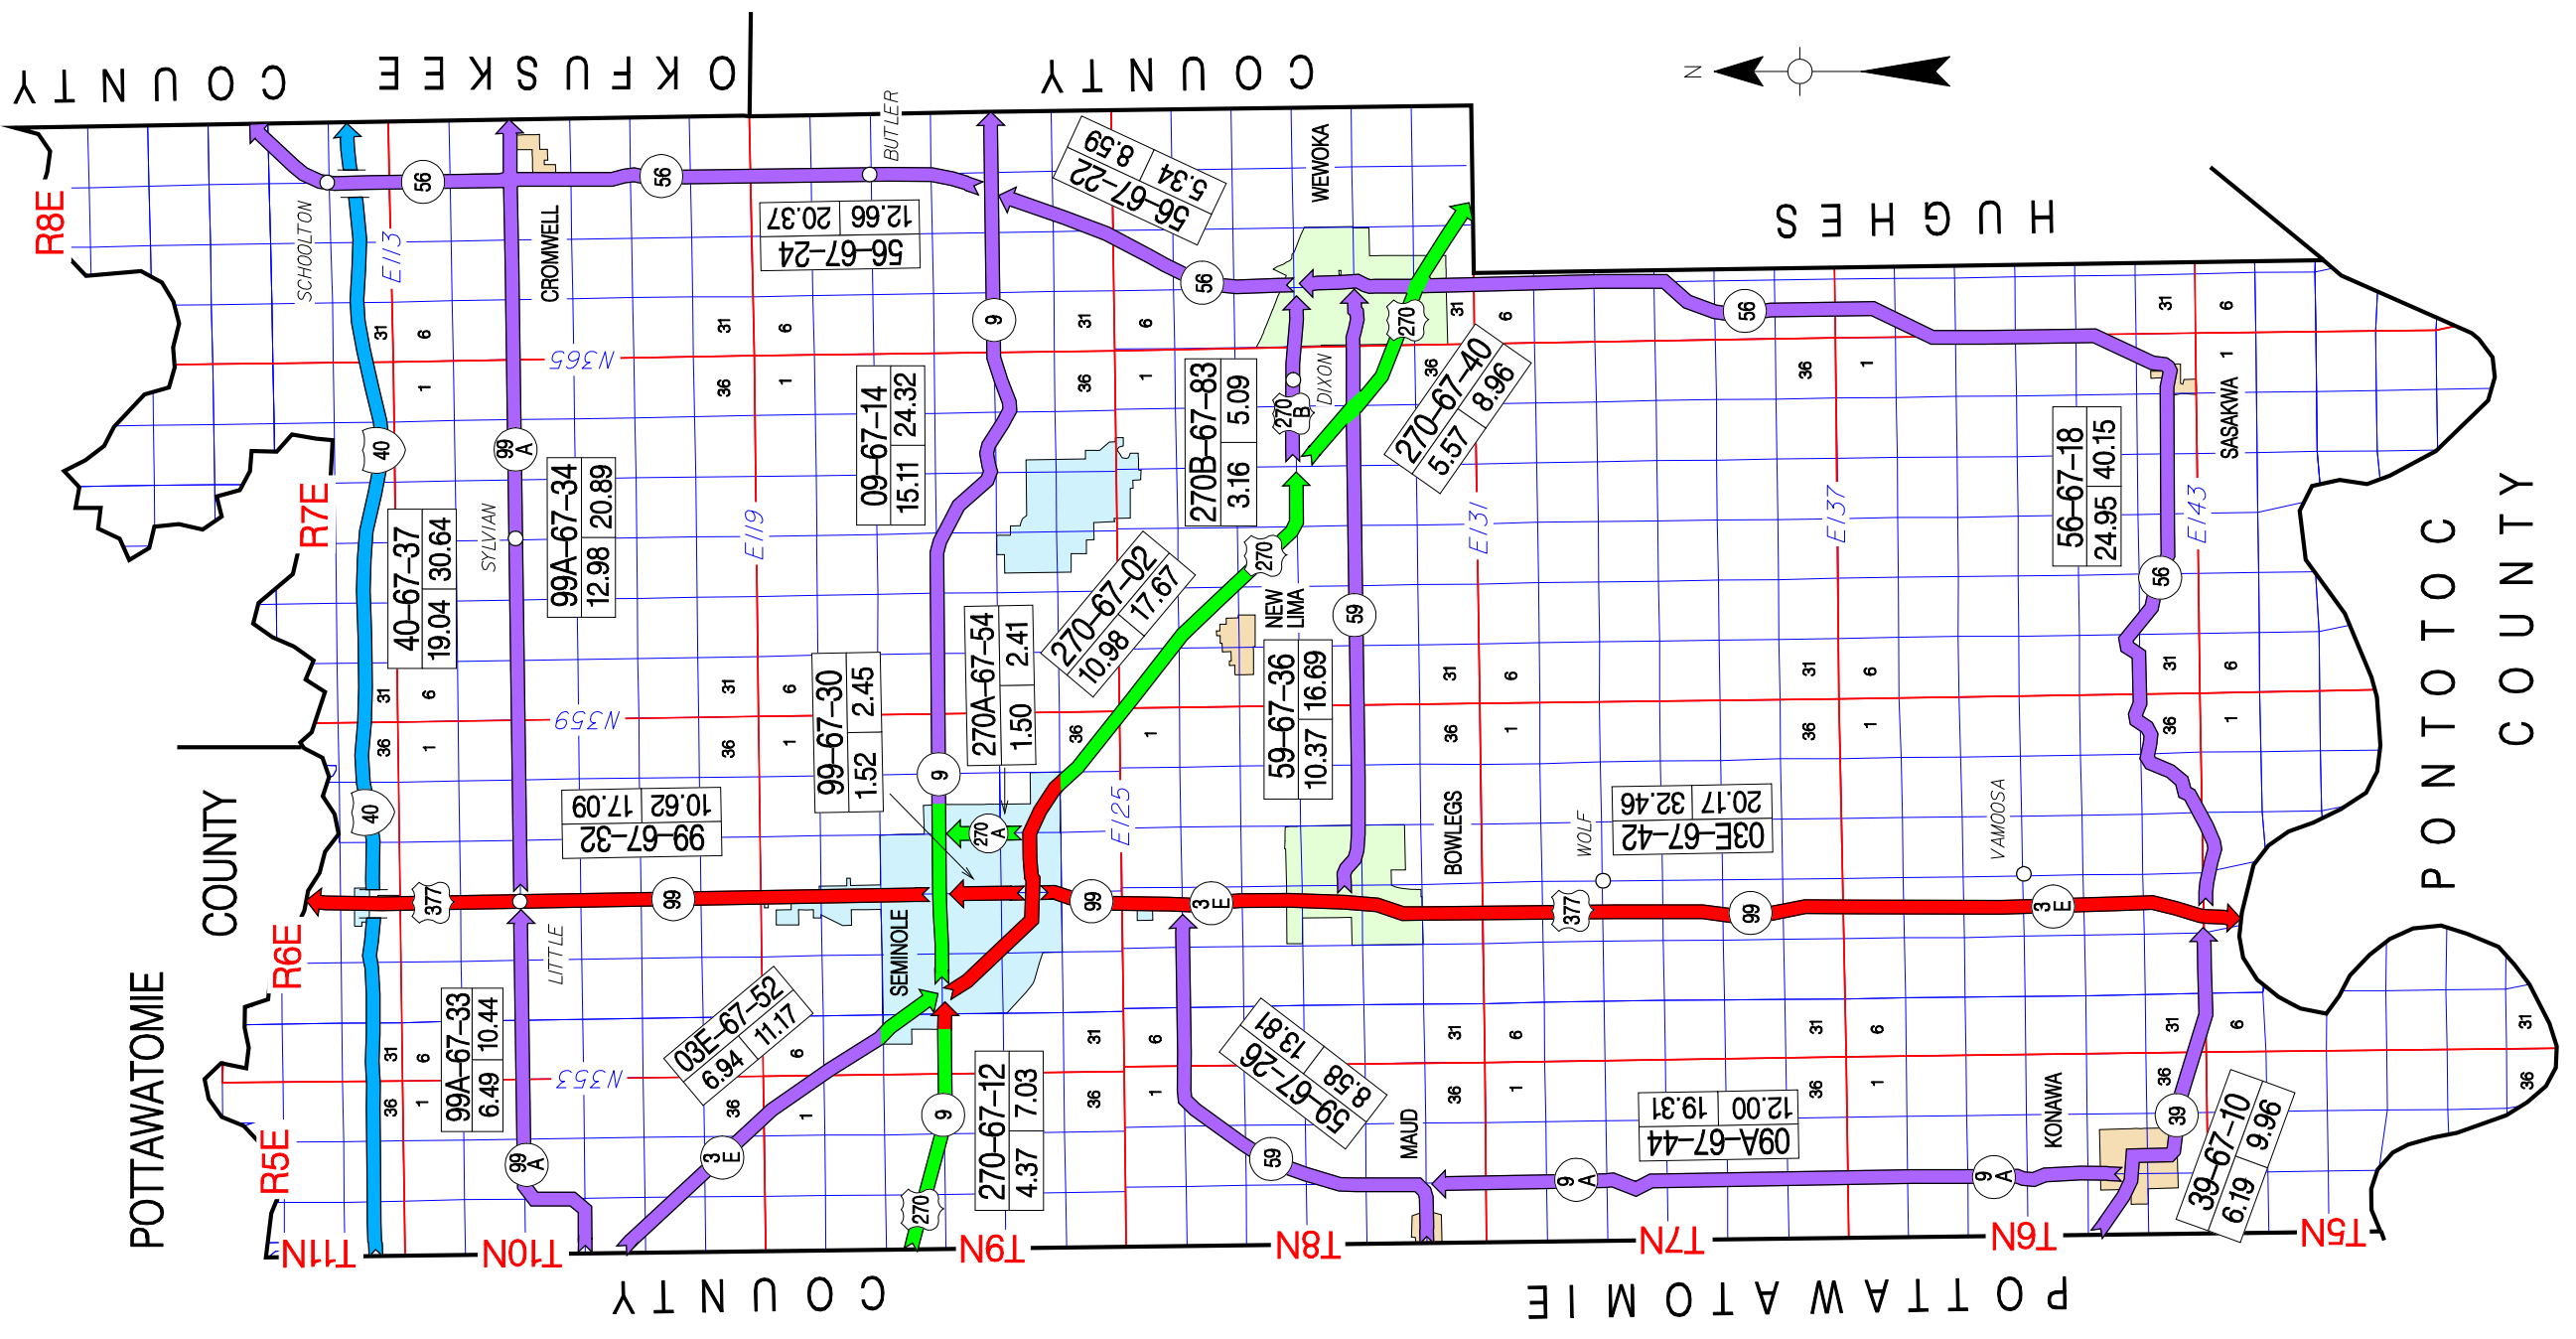

SEMINOLE COUNTY 67

OKFUSKEE COUNTY

HUGHES

PONTOTOC COUNTY

POTTAWATOMIE COUNTY

POTTAWATOMIE COUNTY

POTTAWATOMIE COUNTY