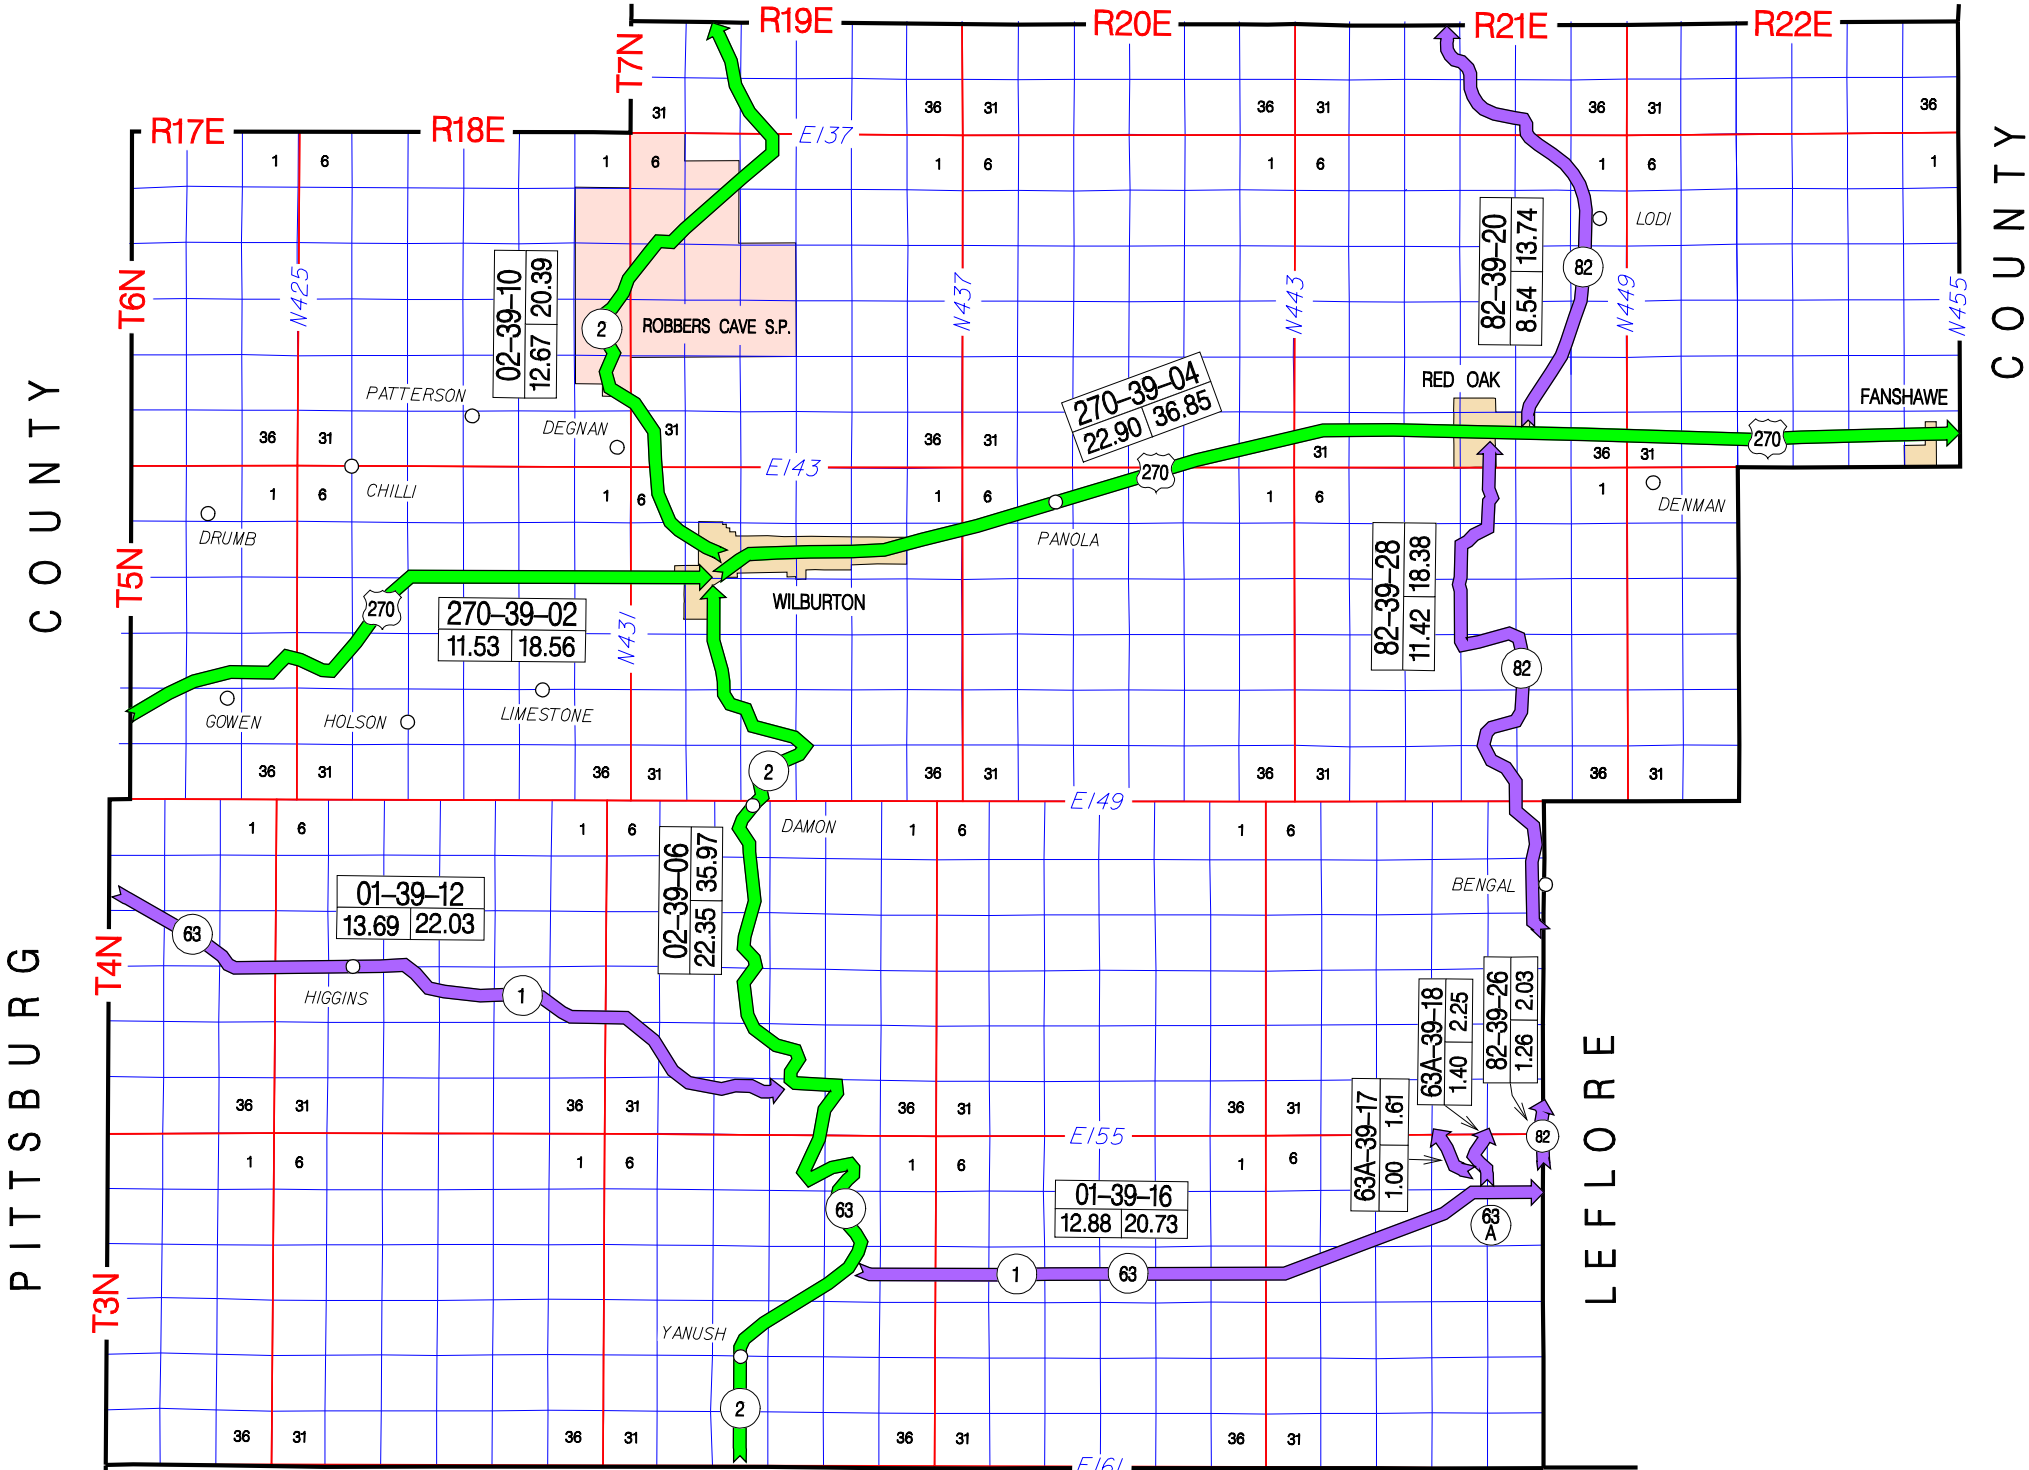

HASKELL COUNTY

PITTSBURG COUNTY

PUSHMATAHA COUNTY

COUNTY

LEFLORE COUNTY