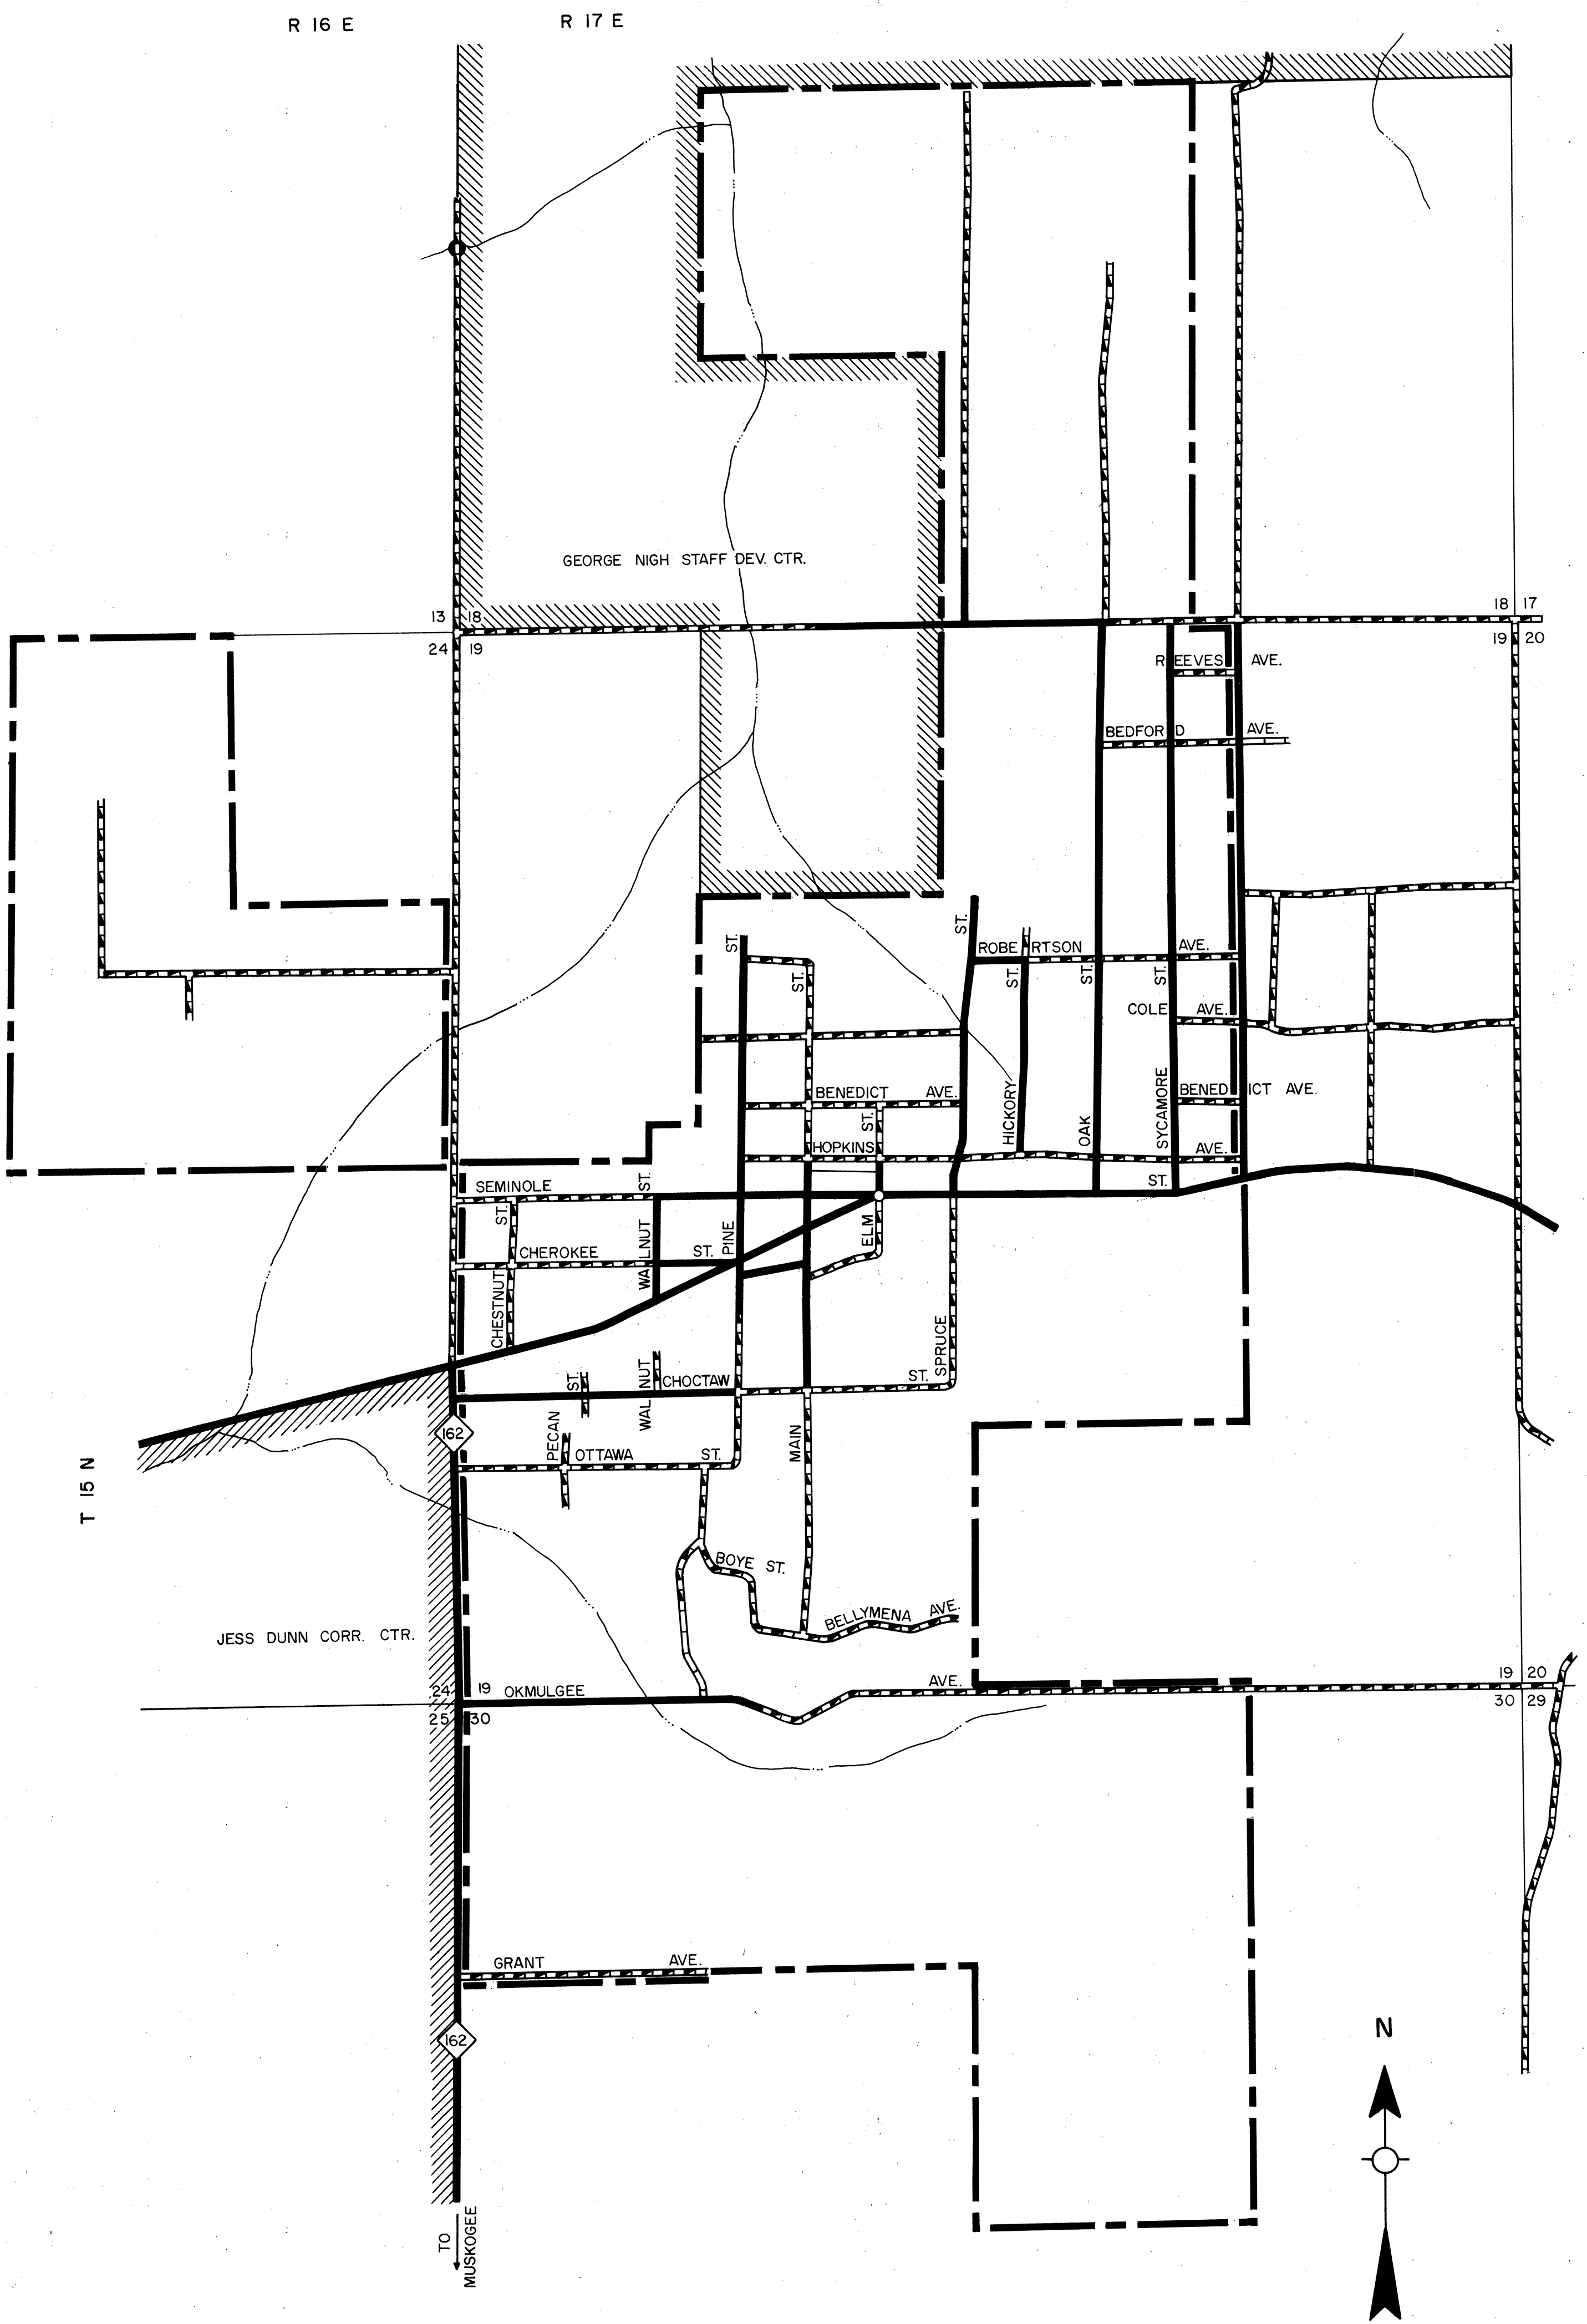

Copies of this map are available for public use at nominal cost.
 Address: OKLAHOMA DEPARTMENT OF TRANSPORTATION
 REPRODUCTION BRANCH (Phone - 521-2586)
 200 N.E. 21st STREET
 OKLAHOMA CITY, OKLA. 73105

STATE OF OKLAHOMA
 DEPARTMENT OF TRANSPORTATION
 CITY OF
TAFT
 MUSKOGEE COUNTY
 1990
 POPULATION
 400

LEGEND

MILEAGE	
PAVED	4.1 CORPORATE LIMITS
GRAVEL	5.7 STATE NUMBERED ROUTES
GRADED & DRAINED	0.1 U.S. NUMBERED ROUTES
UNIMPROVED	0.0 INTERSTATE ROUTES
TOTAL STREETS & HIGHWAYS	9.9 STREETS 9.9 HIGHWAYS 0.0