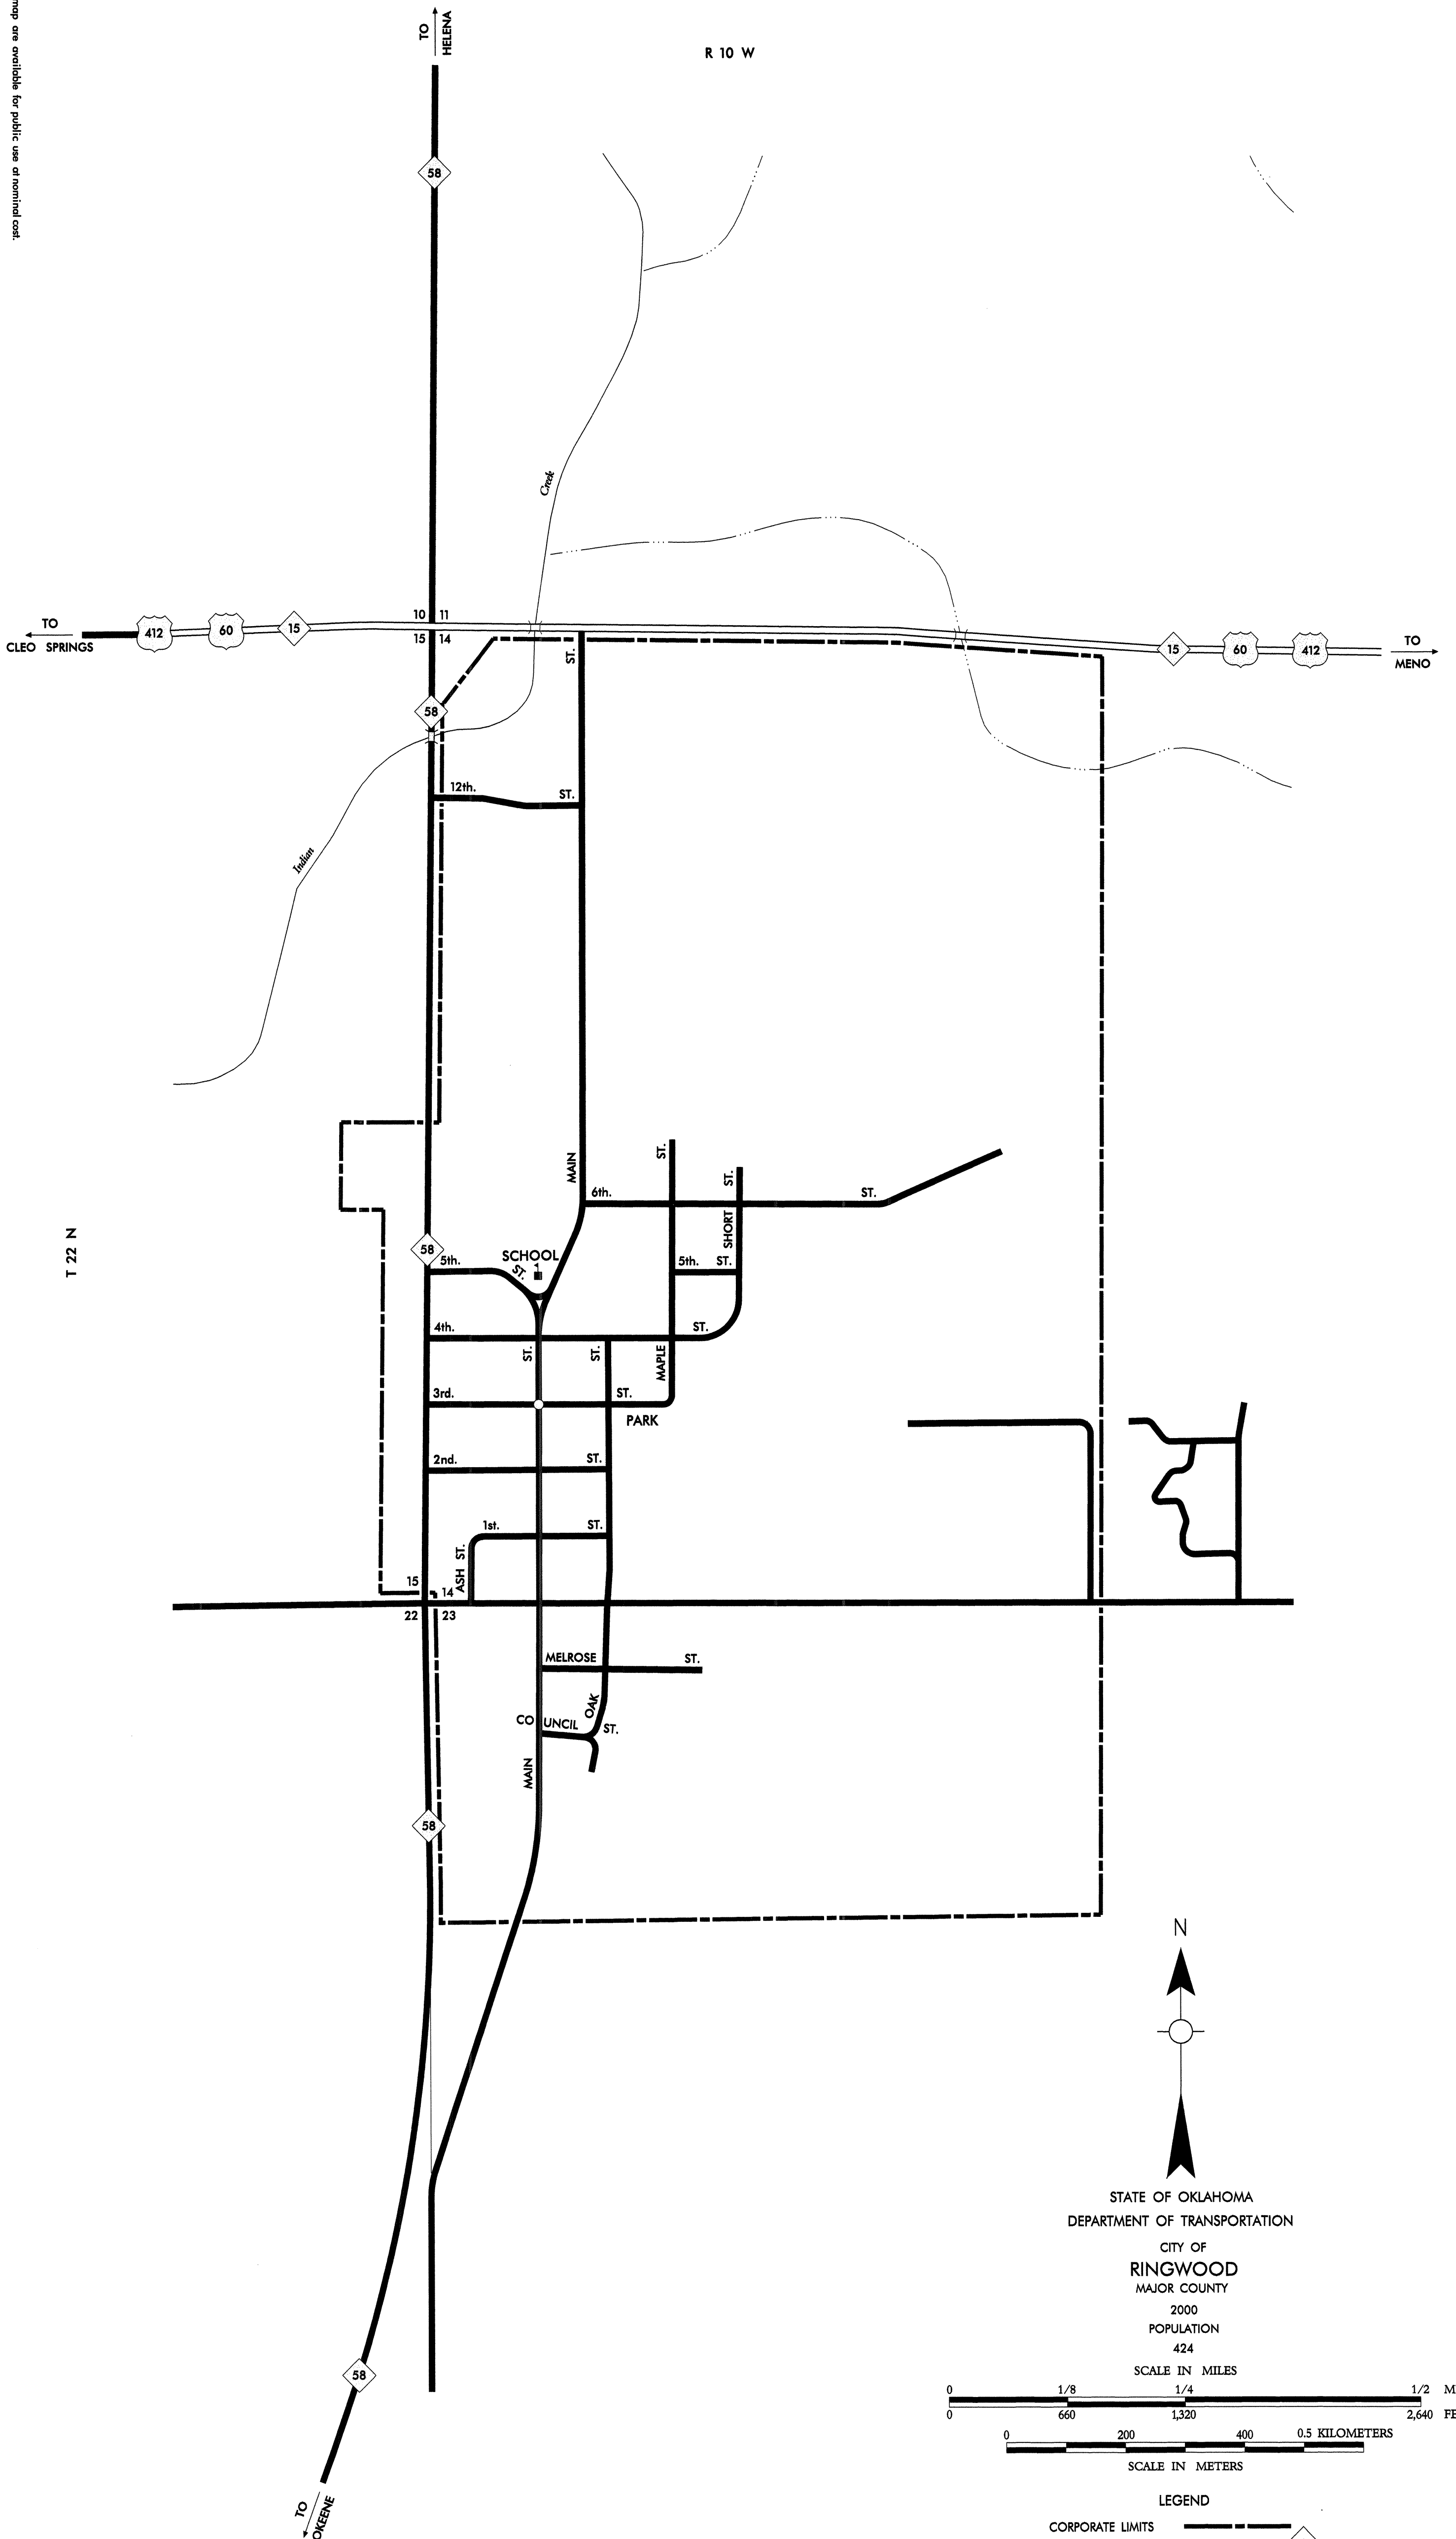

Copies of this map are available for public use at nominal cost.
 Address:
 OKLAHOMA DEPARTMENT OF TRANSPORTATION
 REPRODUCTION BRANCH (Phone - 571-2586)
 200 N.E. 21st STREET
 OKLAHOMA CITY, OKLA. 73105

ALL RIGHTS RESERVED

COMPUTER GENERATED

RINGWOOD, MAJOR CO.

FEBRUARY, 2000

STATE OF OKLAHOMA
 DEPARTMENT OF TRANSPORTATION

CITY OF
RINGWOOD
 MAJOR COUNTY
 2000
 POPULATION
 424

SCALE IN METERS

LEGEND