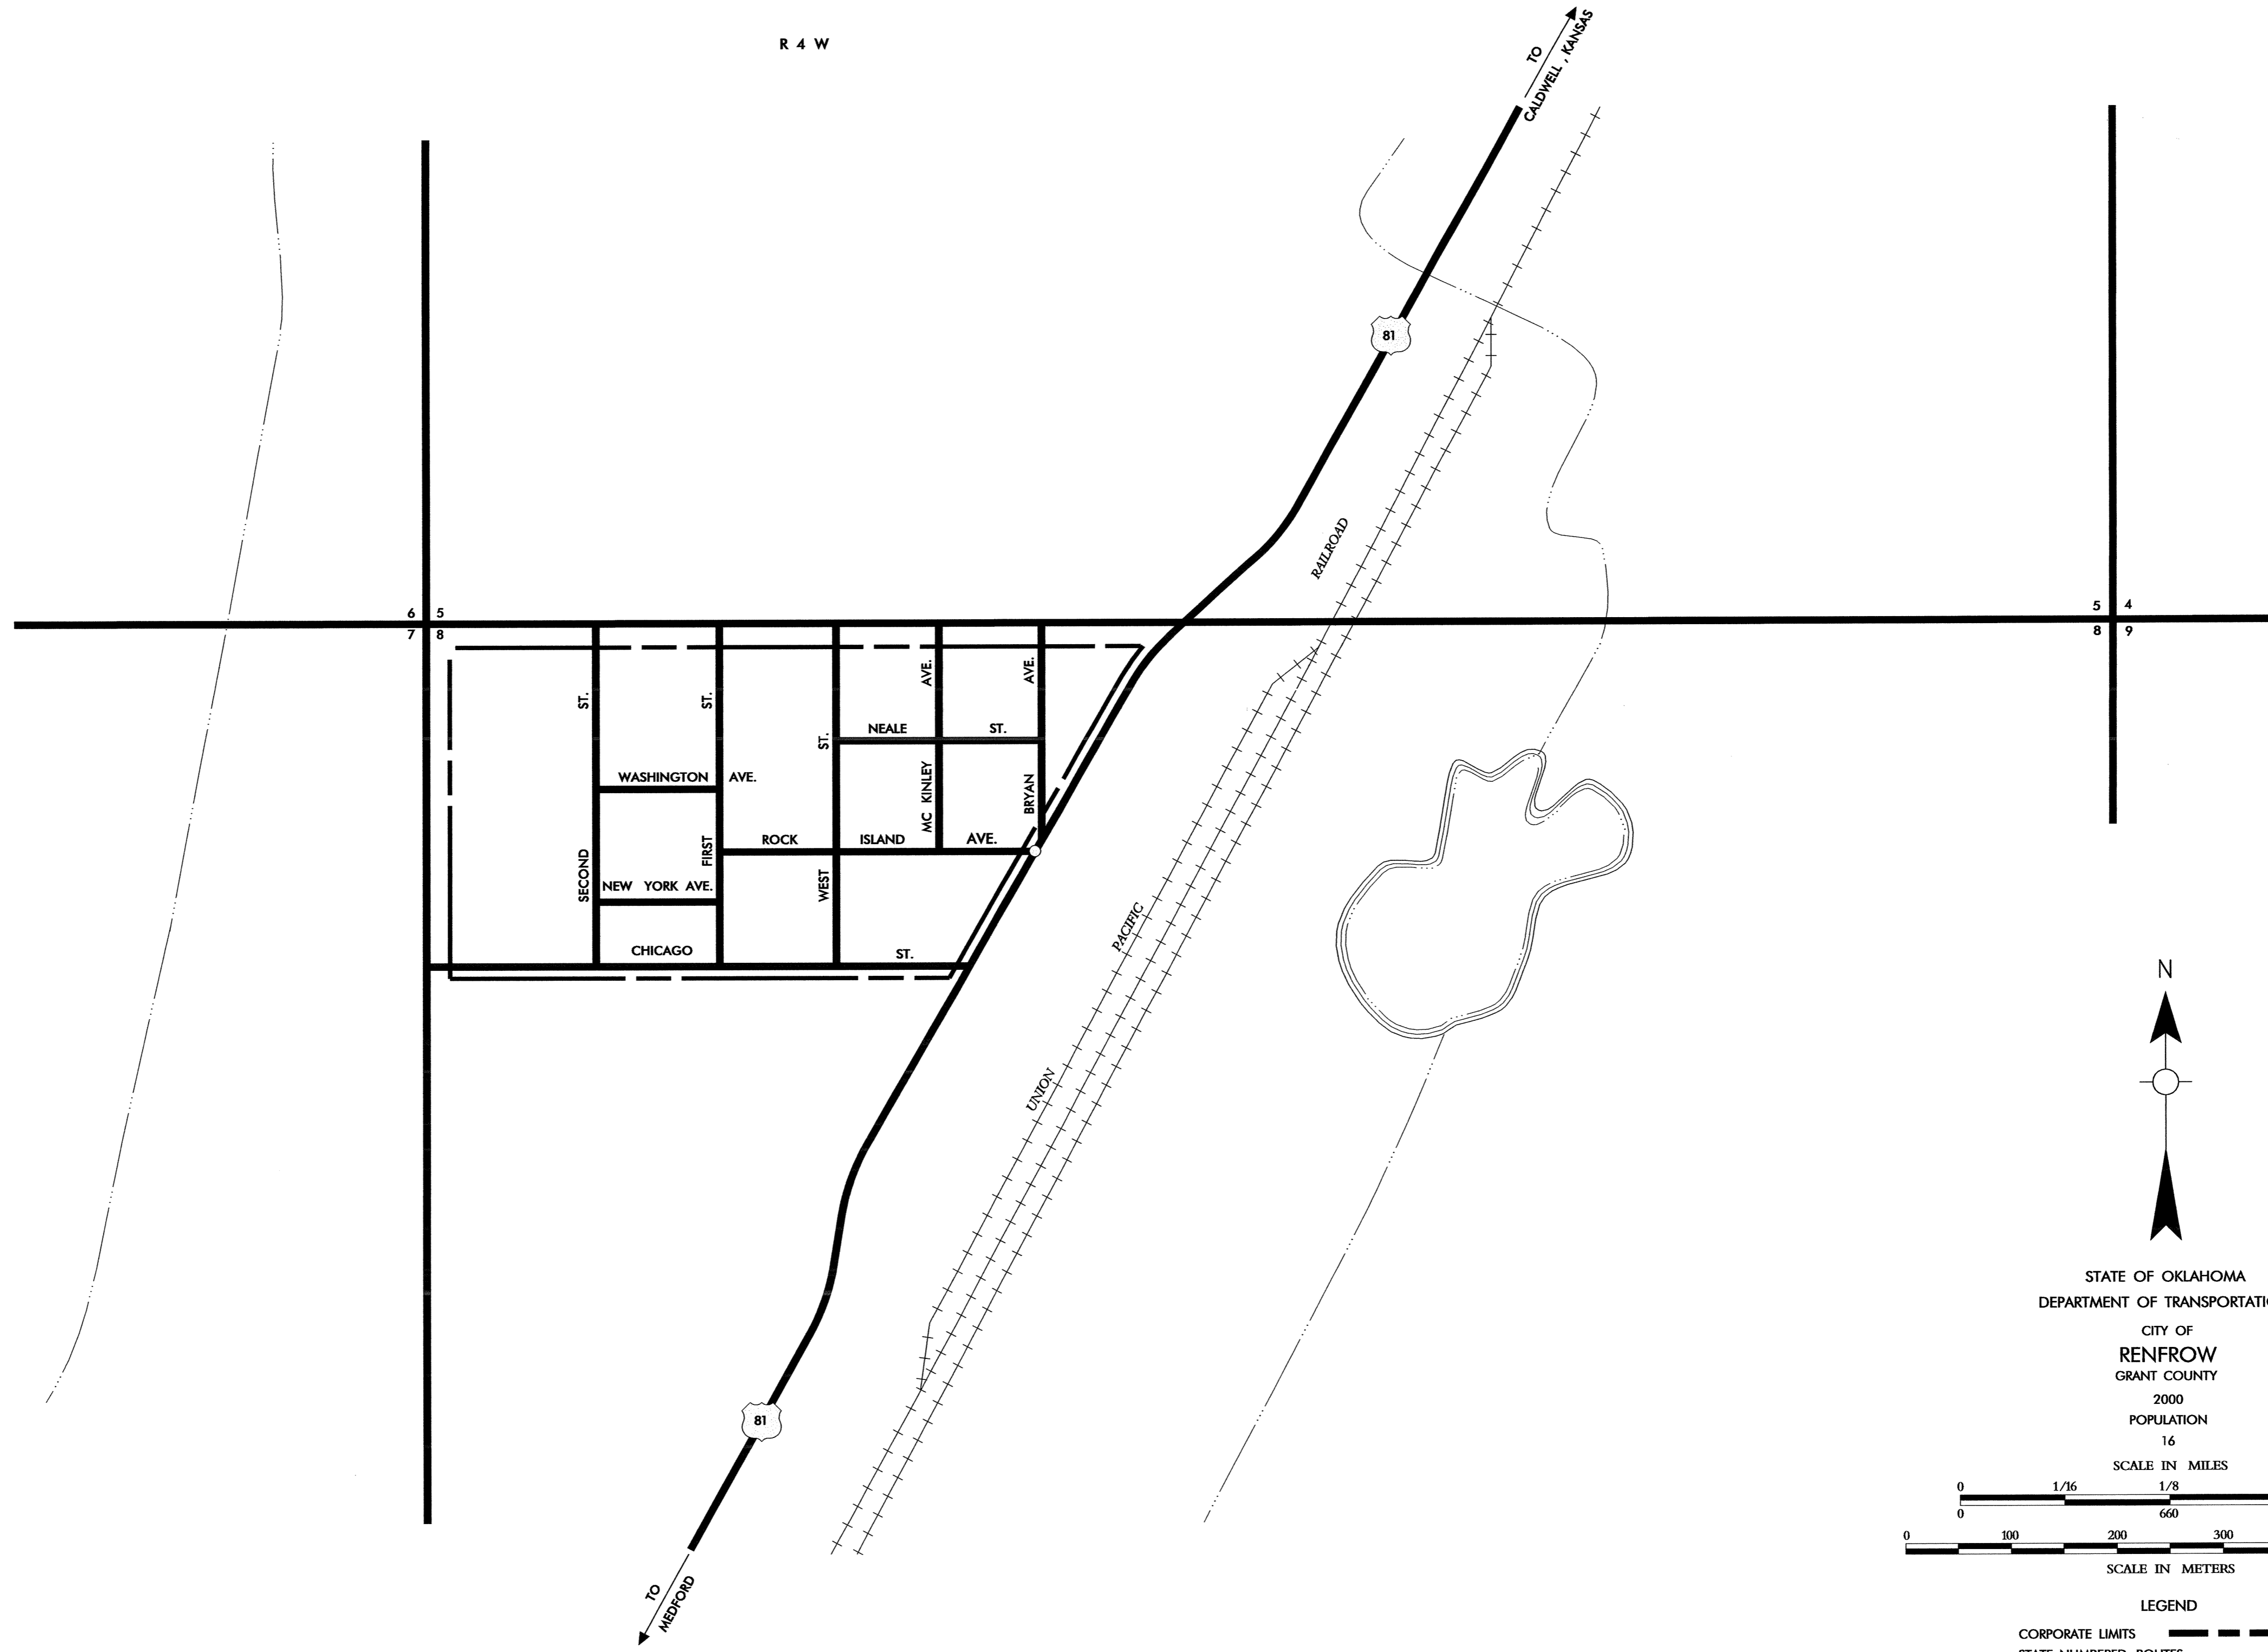

R 4 W

T 28 N

Copies of this map are available for public use at nominal cost.
Address:
OKLAHOMA DEPARTMENT OF TRANSPORTATION
REPRODUCTION BRANCH (Phone - 521-2586)
200 N.E. 21st STREET
OKLAHOMA CITY, OKLA. 73105

ALL RIGHTS RESERVED COMPUTER GENERATED AUGUST, 2001

RENFROW, GRANT CO.