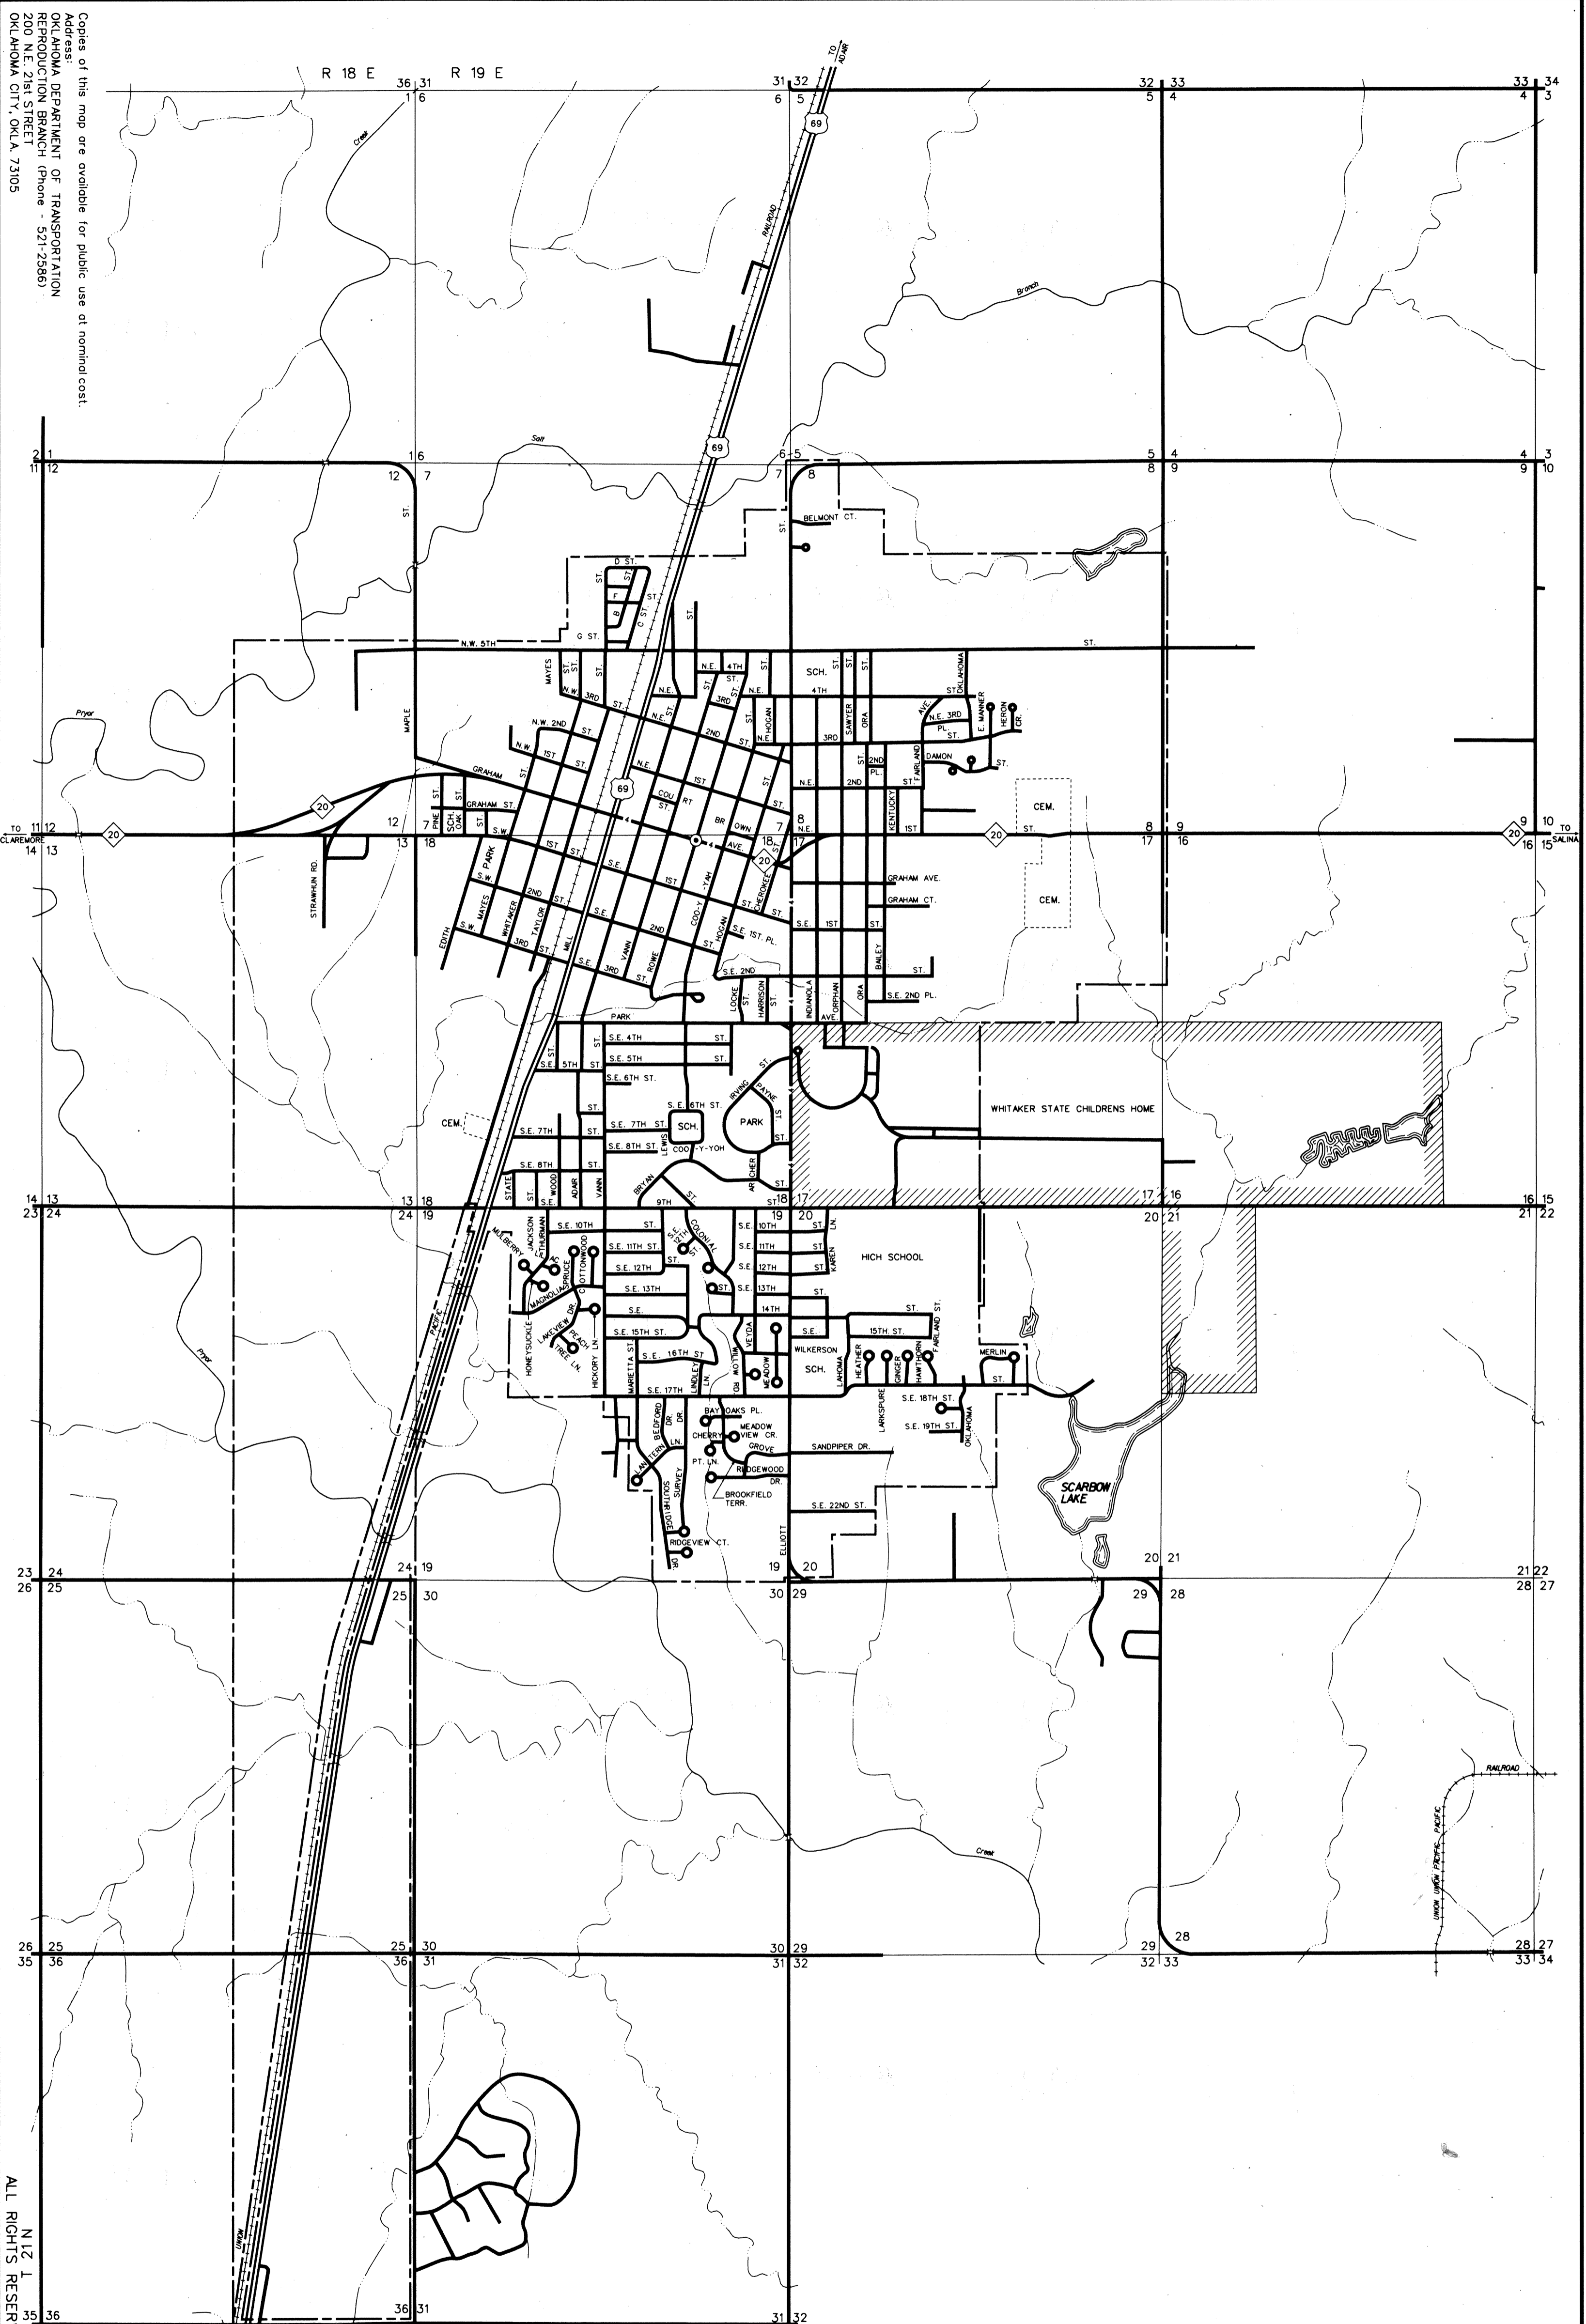

Copies of this map are available for public use at nominal cost.
 Address:
 OKLAHOMA DEPARTMENT OF TRANSPORTATION
 REPRODUCTION BRANCH (Phone - 521-2586)
 200 N.E. 21st STREET
 OKLAHOMA CITY, OKLA. 73105

ALL RIGHTS RESERVED
 N 12 T
 N 02 T
 DECEMBER, 1991
 PRYOR, OKLAHOMA CO.

STATE OF OKLAHOMA
 DEPARTMENT OF TRANSPORTATION
 CITY OF
PRYOR
 MAYES COUNTY
 1990
 POPULATION
 8,327
 SCALE
 0.0 0.1 0.2 0.3 0.4 0.5 MILE
 0 500 1000 1500 2000 FEET
 LEGEND
 CORPORATE LIMITS
 STATE NUMBERED ROUTES
 U.S. NUMBERED ROUTES
 INTERSTATE ROUTES