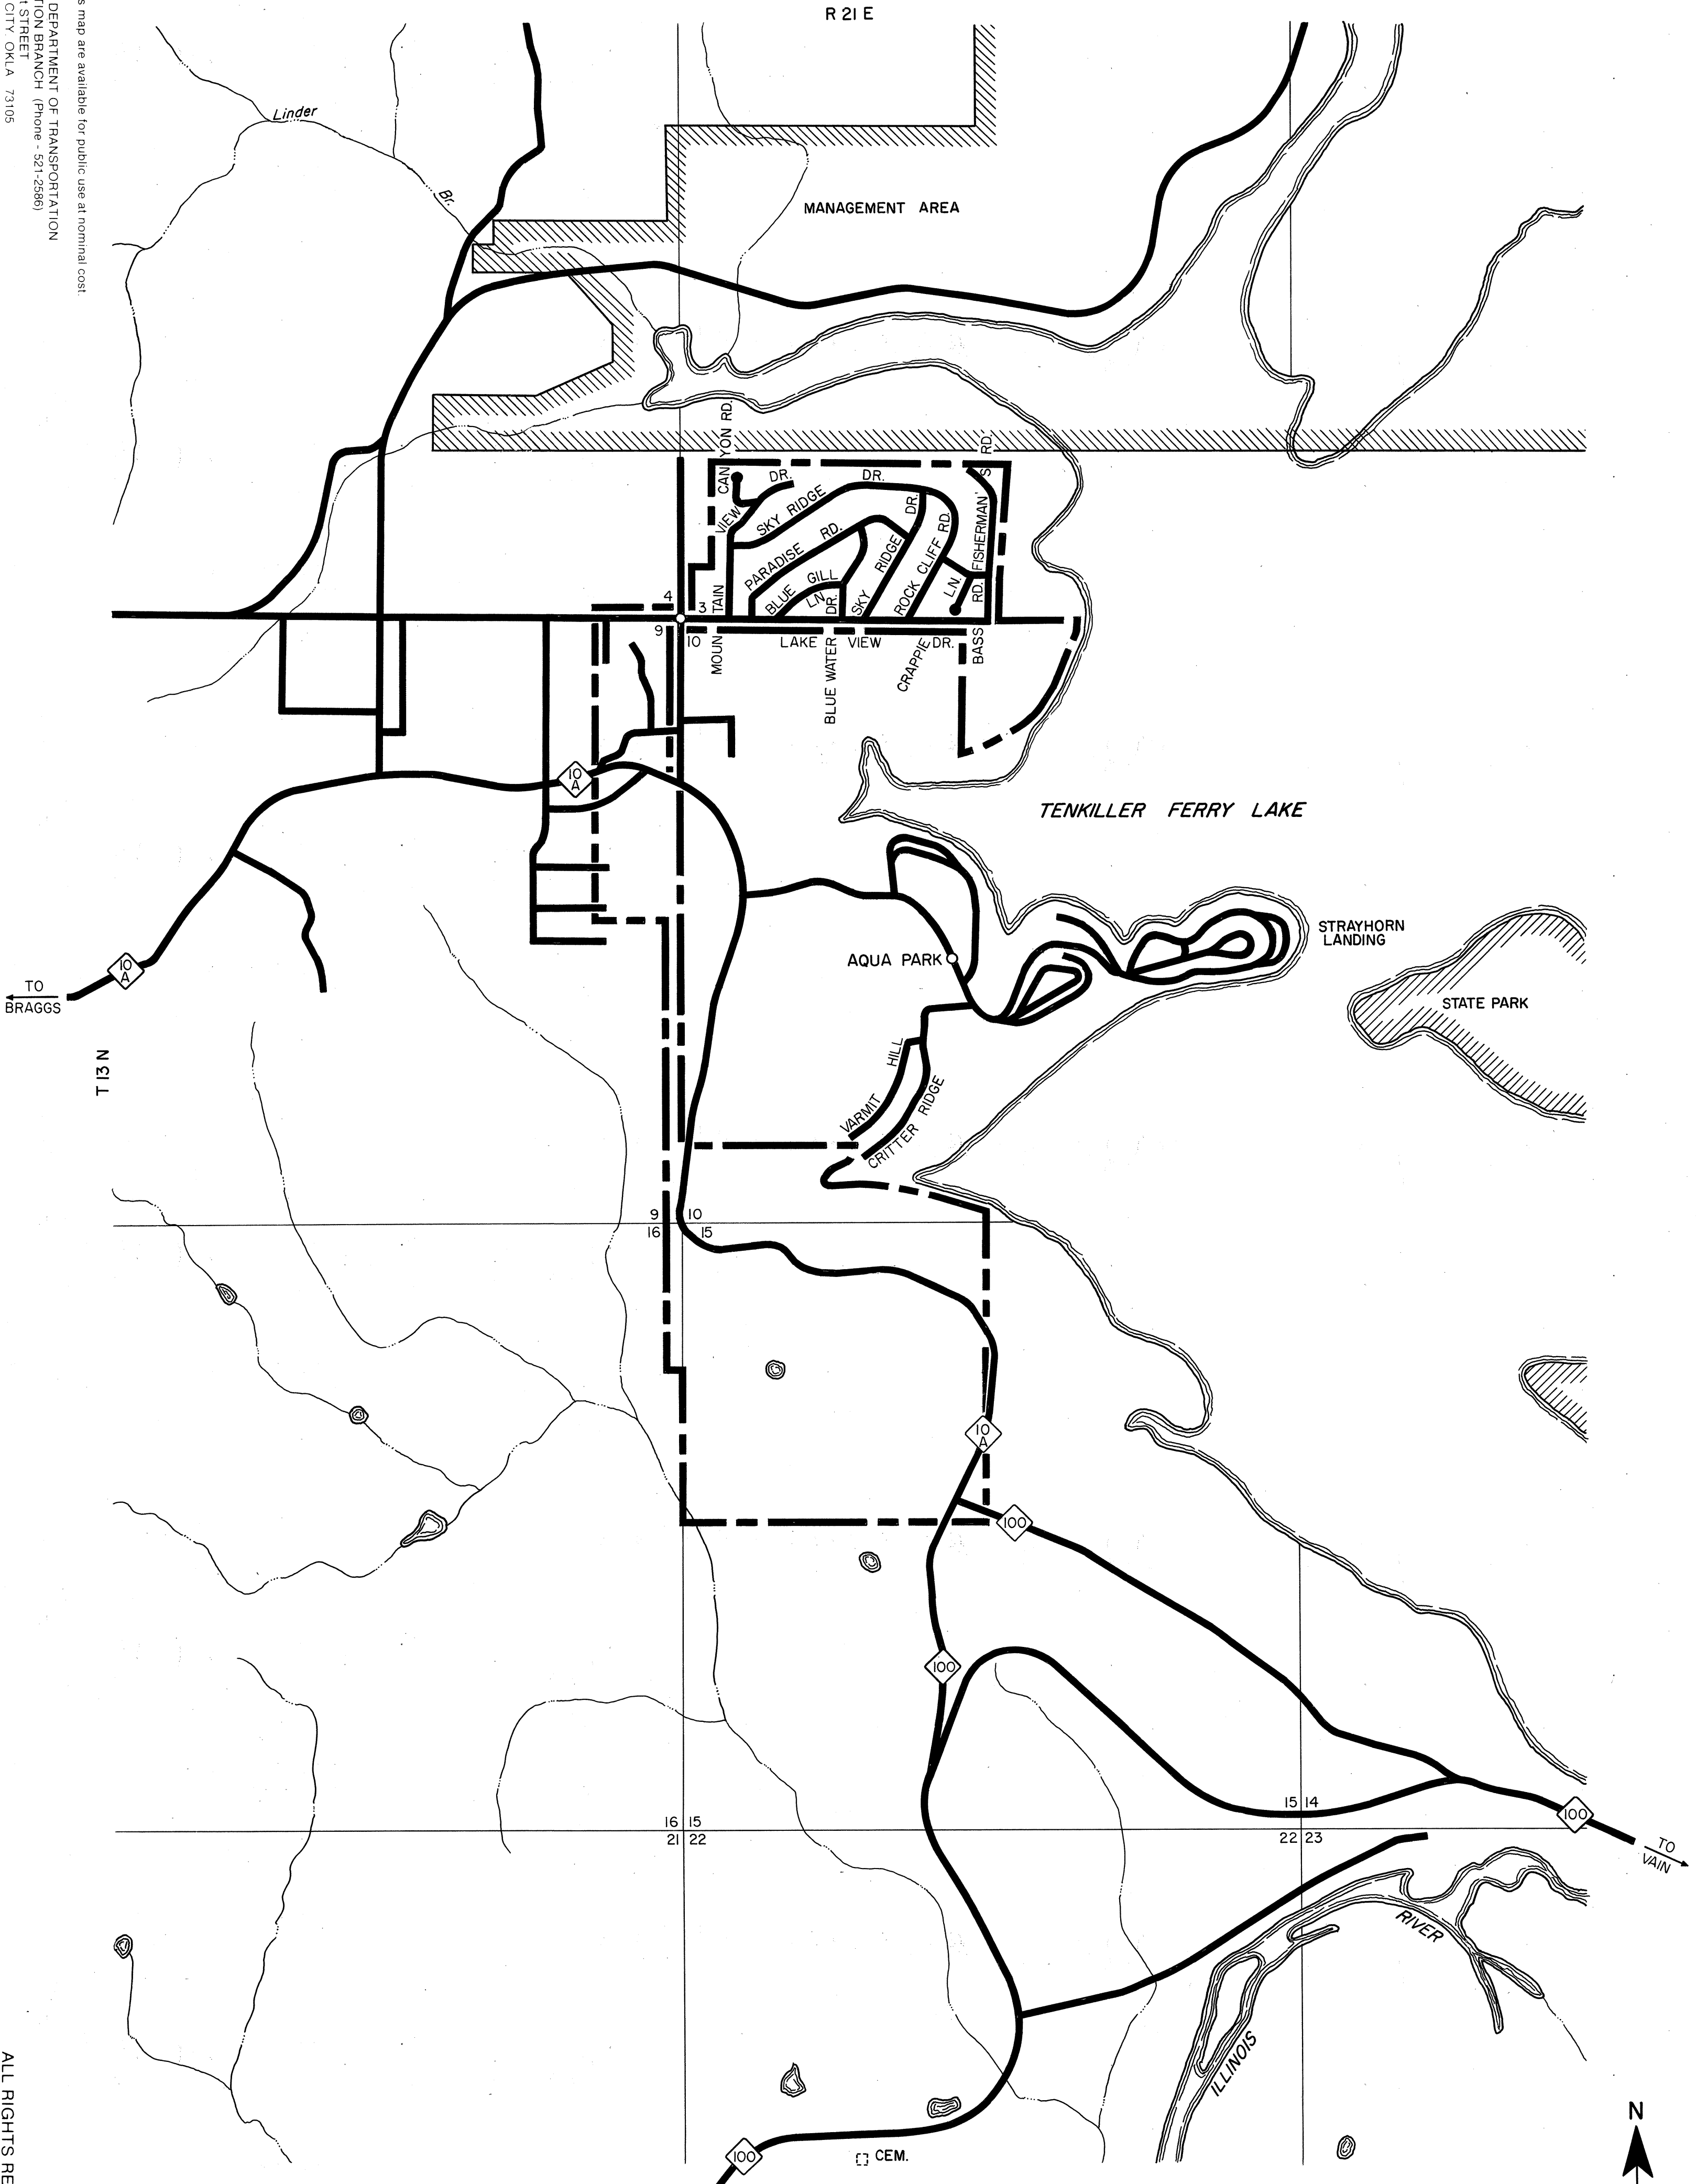

Copies of this map are available for public use at nominal cost.
 Address:
 OKLAHOMA DEPARTMENT OF TRANSPORTATION
 REPRODUCTION BRANCH (Phone - 521-2586)
 200 N. E. 21st STREET
 OKLAHOMA CITY, OKLA. 73105

STATE OF OKLAHOMA
 DEPARTMENT OF TRANSPORTATION
 CITY OF
PARADISE HILL
 SEQUOYAH COUNTY
 1990
 POPULATION
 88

- LEGEND
- CORPORATE LIMITS - - - - -
 - STATE NUMBERED ROUTES
 - U.S. NUMBERED ROUTES
 - INTERSTATE ROUTES