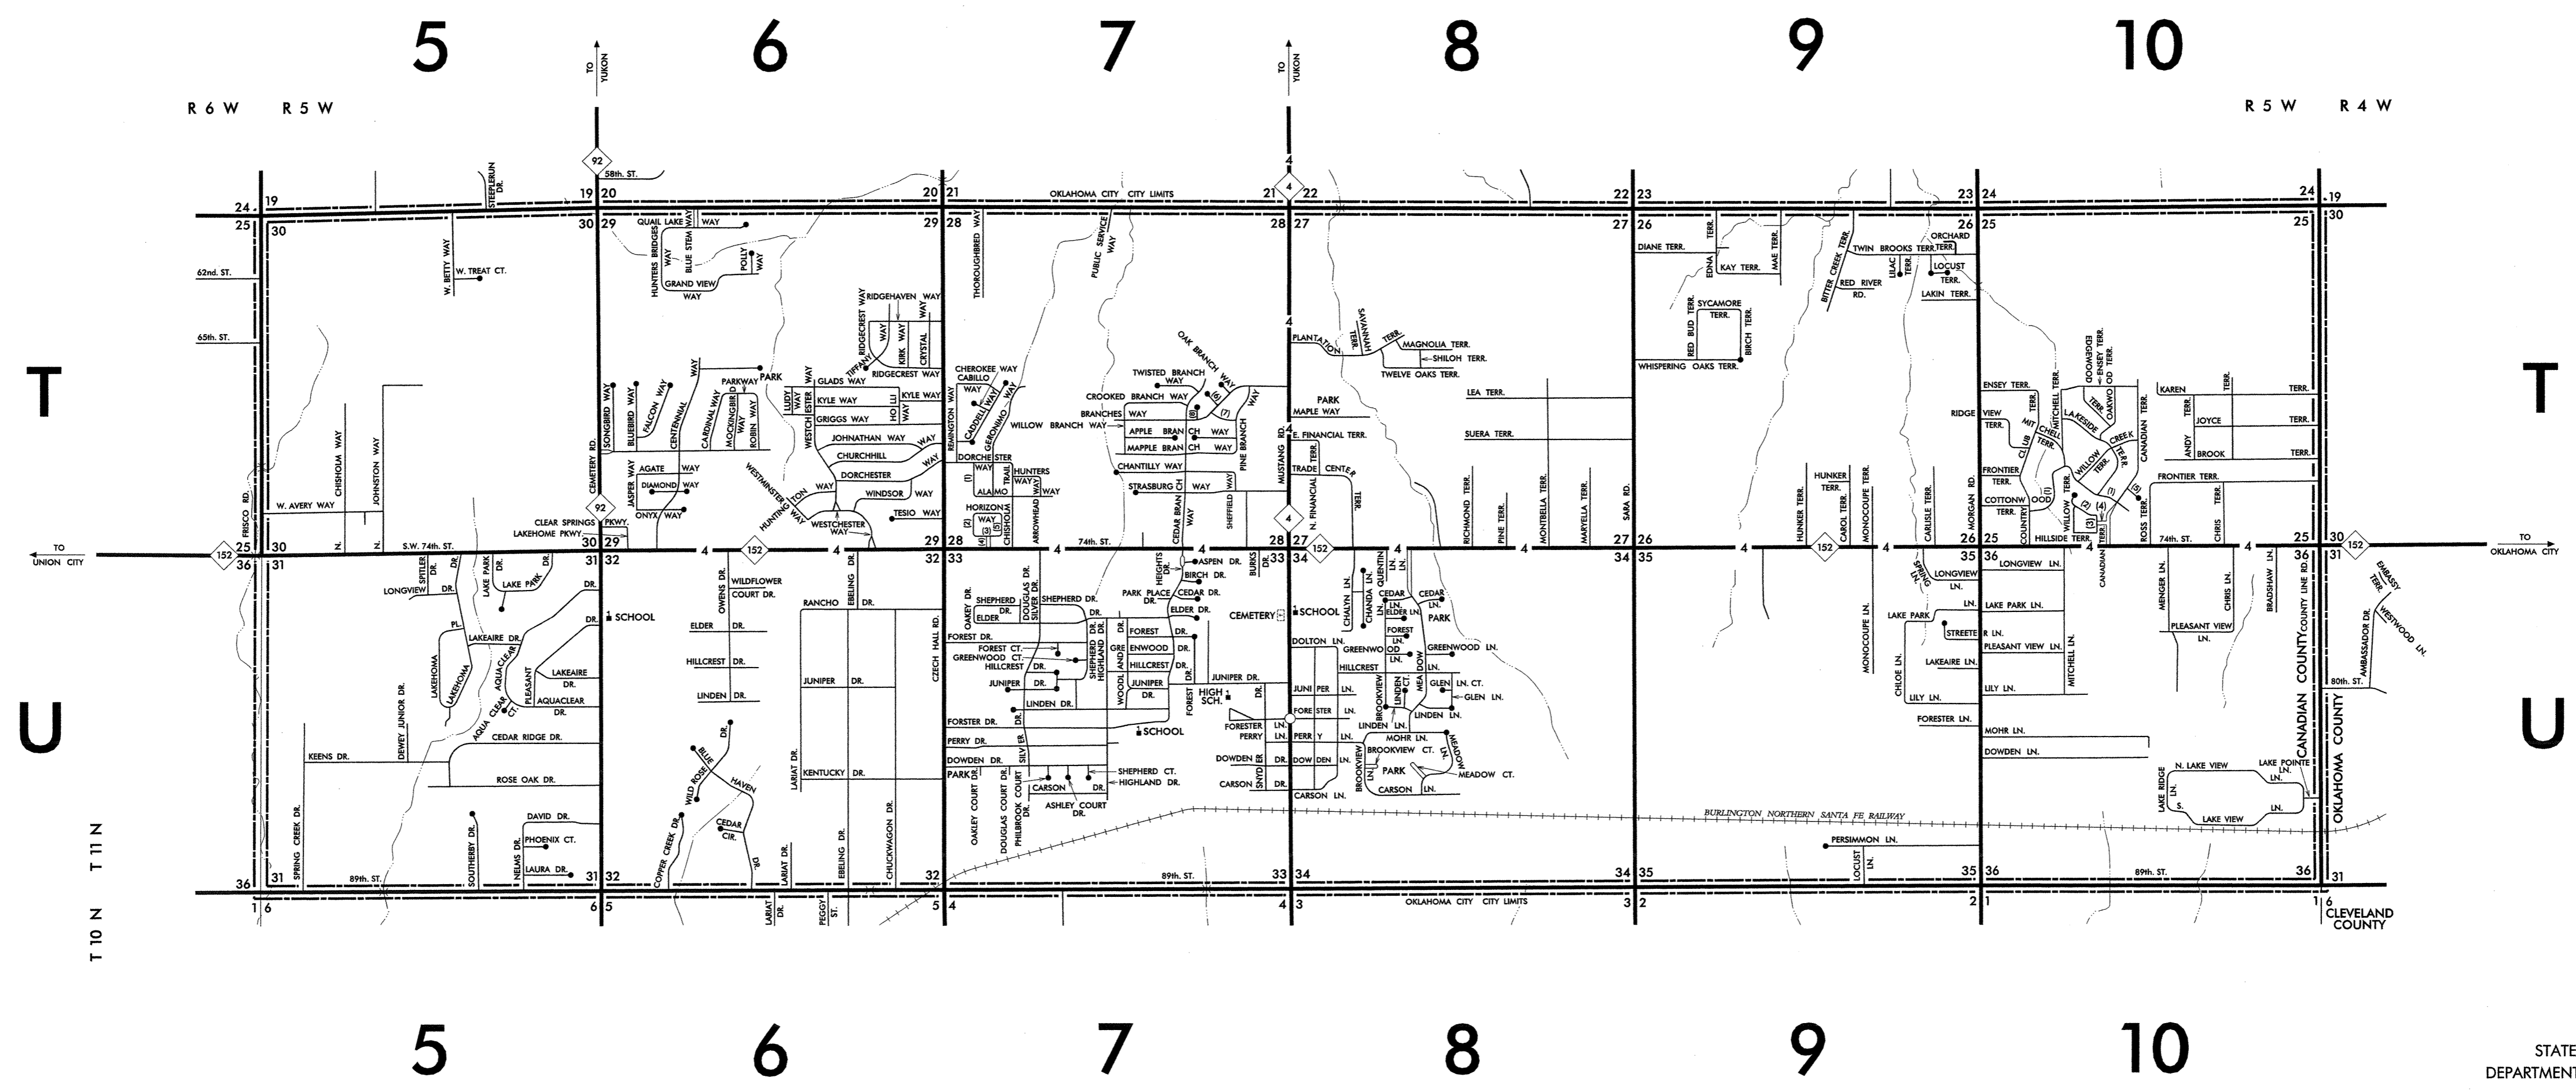

STATE OF OKLAHOMA
DEPARTMENT OF TRANSPORTATION
CITY OF
MUSTANG
CANADIAN COUNTY
2000
POPULATION
13,156

1. **LEGEND**
2. CORPORATE LIMITS
   - STATE NUMBERED ROUTES
   - U.S. NUMBERED ROUTES
   - INTERSTATE ROUTES

Copies of this map are available for public use at nominal cost.
Address:
OKLAHOMA DEPARTMENT OF TRANSPORTATION
REPRODUCTION BRANCH (Phone - 521-2586)
200 N.E. 21st STREET
OKLAHOMA CITY, OKLA. 73105

ALL RIGHTS RESERVED COMPUTER GENERATED MARCH, 2000