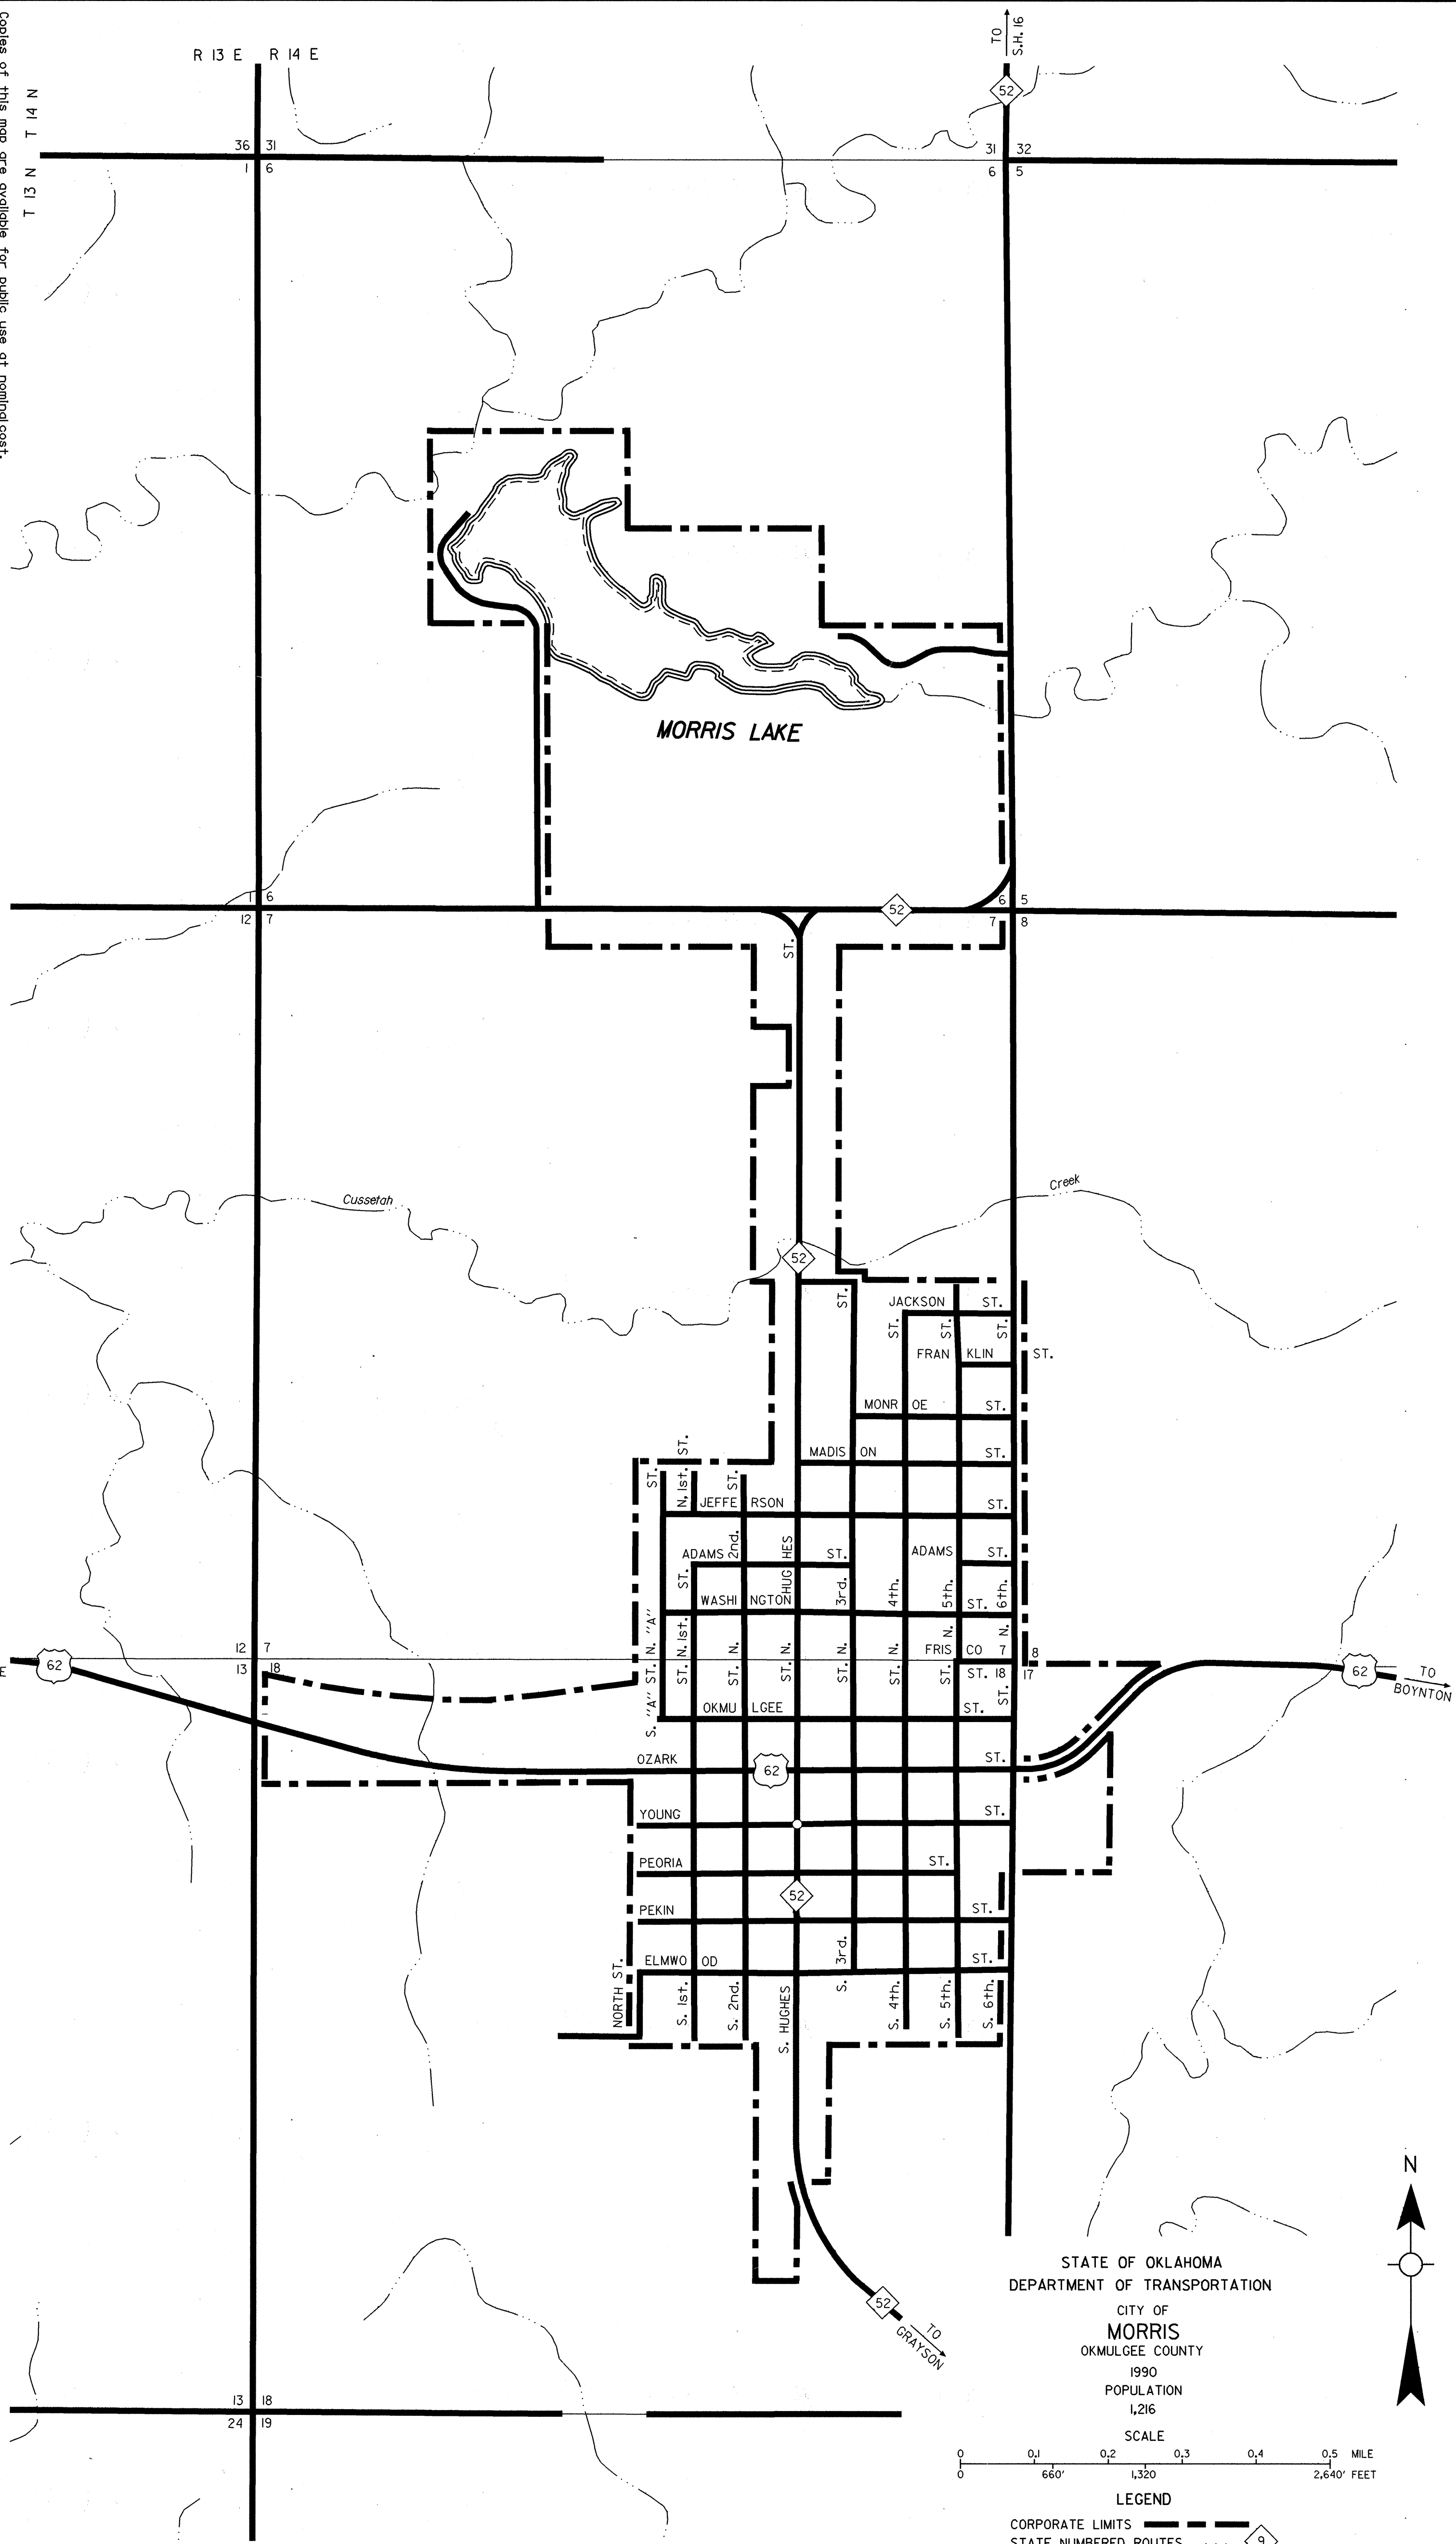

Copies of this map are available for public use at nominal cost.
 Address:
 OKLAHOMA DEPARTMENT OF TRANSPORTATION
 REPRODUCTION BRANCH (Phone - 521-2586)
 200 N.E. 28th STREET
 OKLAHOMA CITY, OKLA. 73105

STATE OF OKLAHOMA
 DEPARTMENT OF TRANSPORTATION
 CITY OF
MORRIS
 OKMULGEE COUNTY
 1990
 POPULATION
 1,216

LEGEND
 CORPORATE LIMITS ———
 STATE NUMBERED ROUTES
 U.S. NUMBERED ROUTES
 INTERSTATE ROUTES

ALL RIGHTS RESERVED

MORRIS, OKMULGEE CO.
 MARCH, 1991