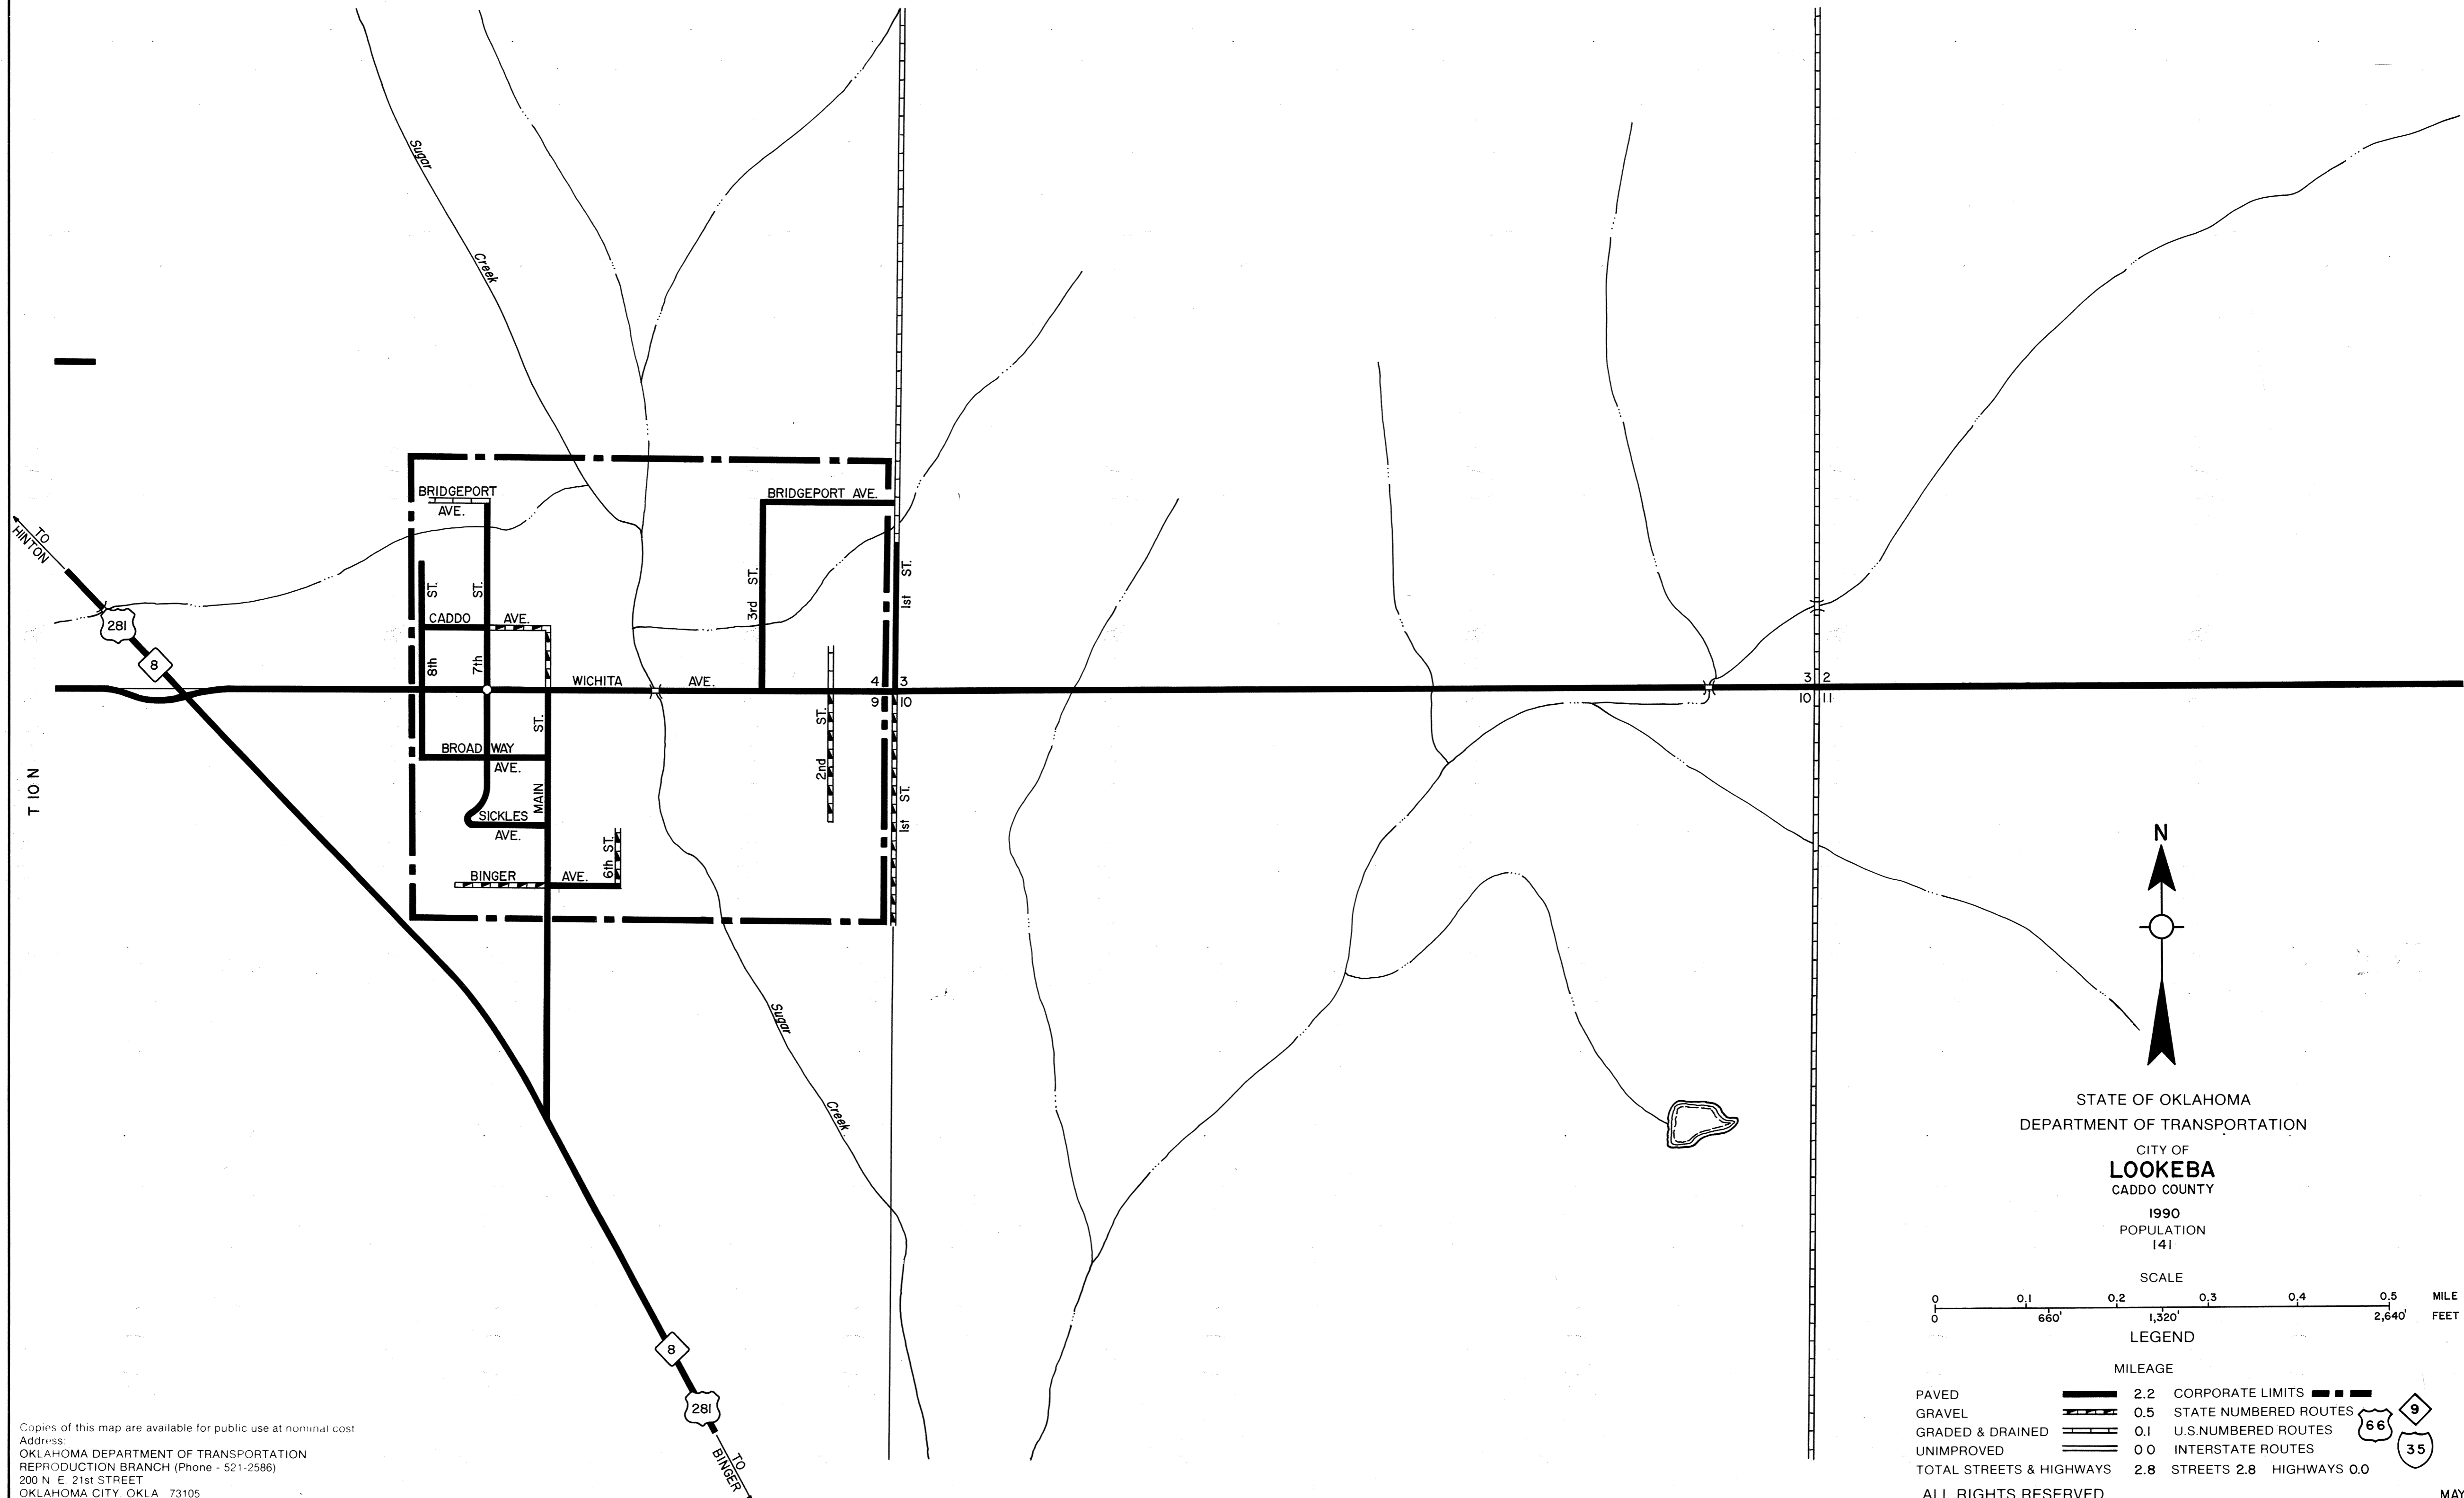

R 11 W

Copies of this map are available for public use at nominal cost  
 Address:  
 OKLAHOMA DEPARTMENT OF TRANSPORTATION  
 REPRODUCTION BRANCH (Phone - 521-2586)  
 200 N. E. 21st STREET  
 OKLAHOMA CITY, OKLA 73105

N

STATE OF OKLAHOMA  
 DEPARTMENT OF TRANSPORTATION  
 CITY OF  
**LOOKEBA**  
 CADDO COUNTY  
 1990  
 POPULATION  
 141

SCALE

0 0.1 0.2 0.3 0.4 0.5 MILE  
 0 660' 1,320' 2,640' FEET

LEGEND

PAVED	2.2	CORPORATE LIMITS	2.2
GRAVEL	0.5	STATE NUMBERED ROUTES	0.5
GRADED & DRAINED	0.1	U.S. NUMBERED ROUTES	0.1
UNIMPROVED	0.0	INTERSTATE ROUTES	0.0
TOTAL STREETS & HIGHWAYS	2.8	STREETS 2.8	HIGHWAYS 0.0

ALL RIGHTS RESERVED

MAY, 1990

LOOKEBA, CADDO CO.