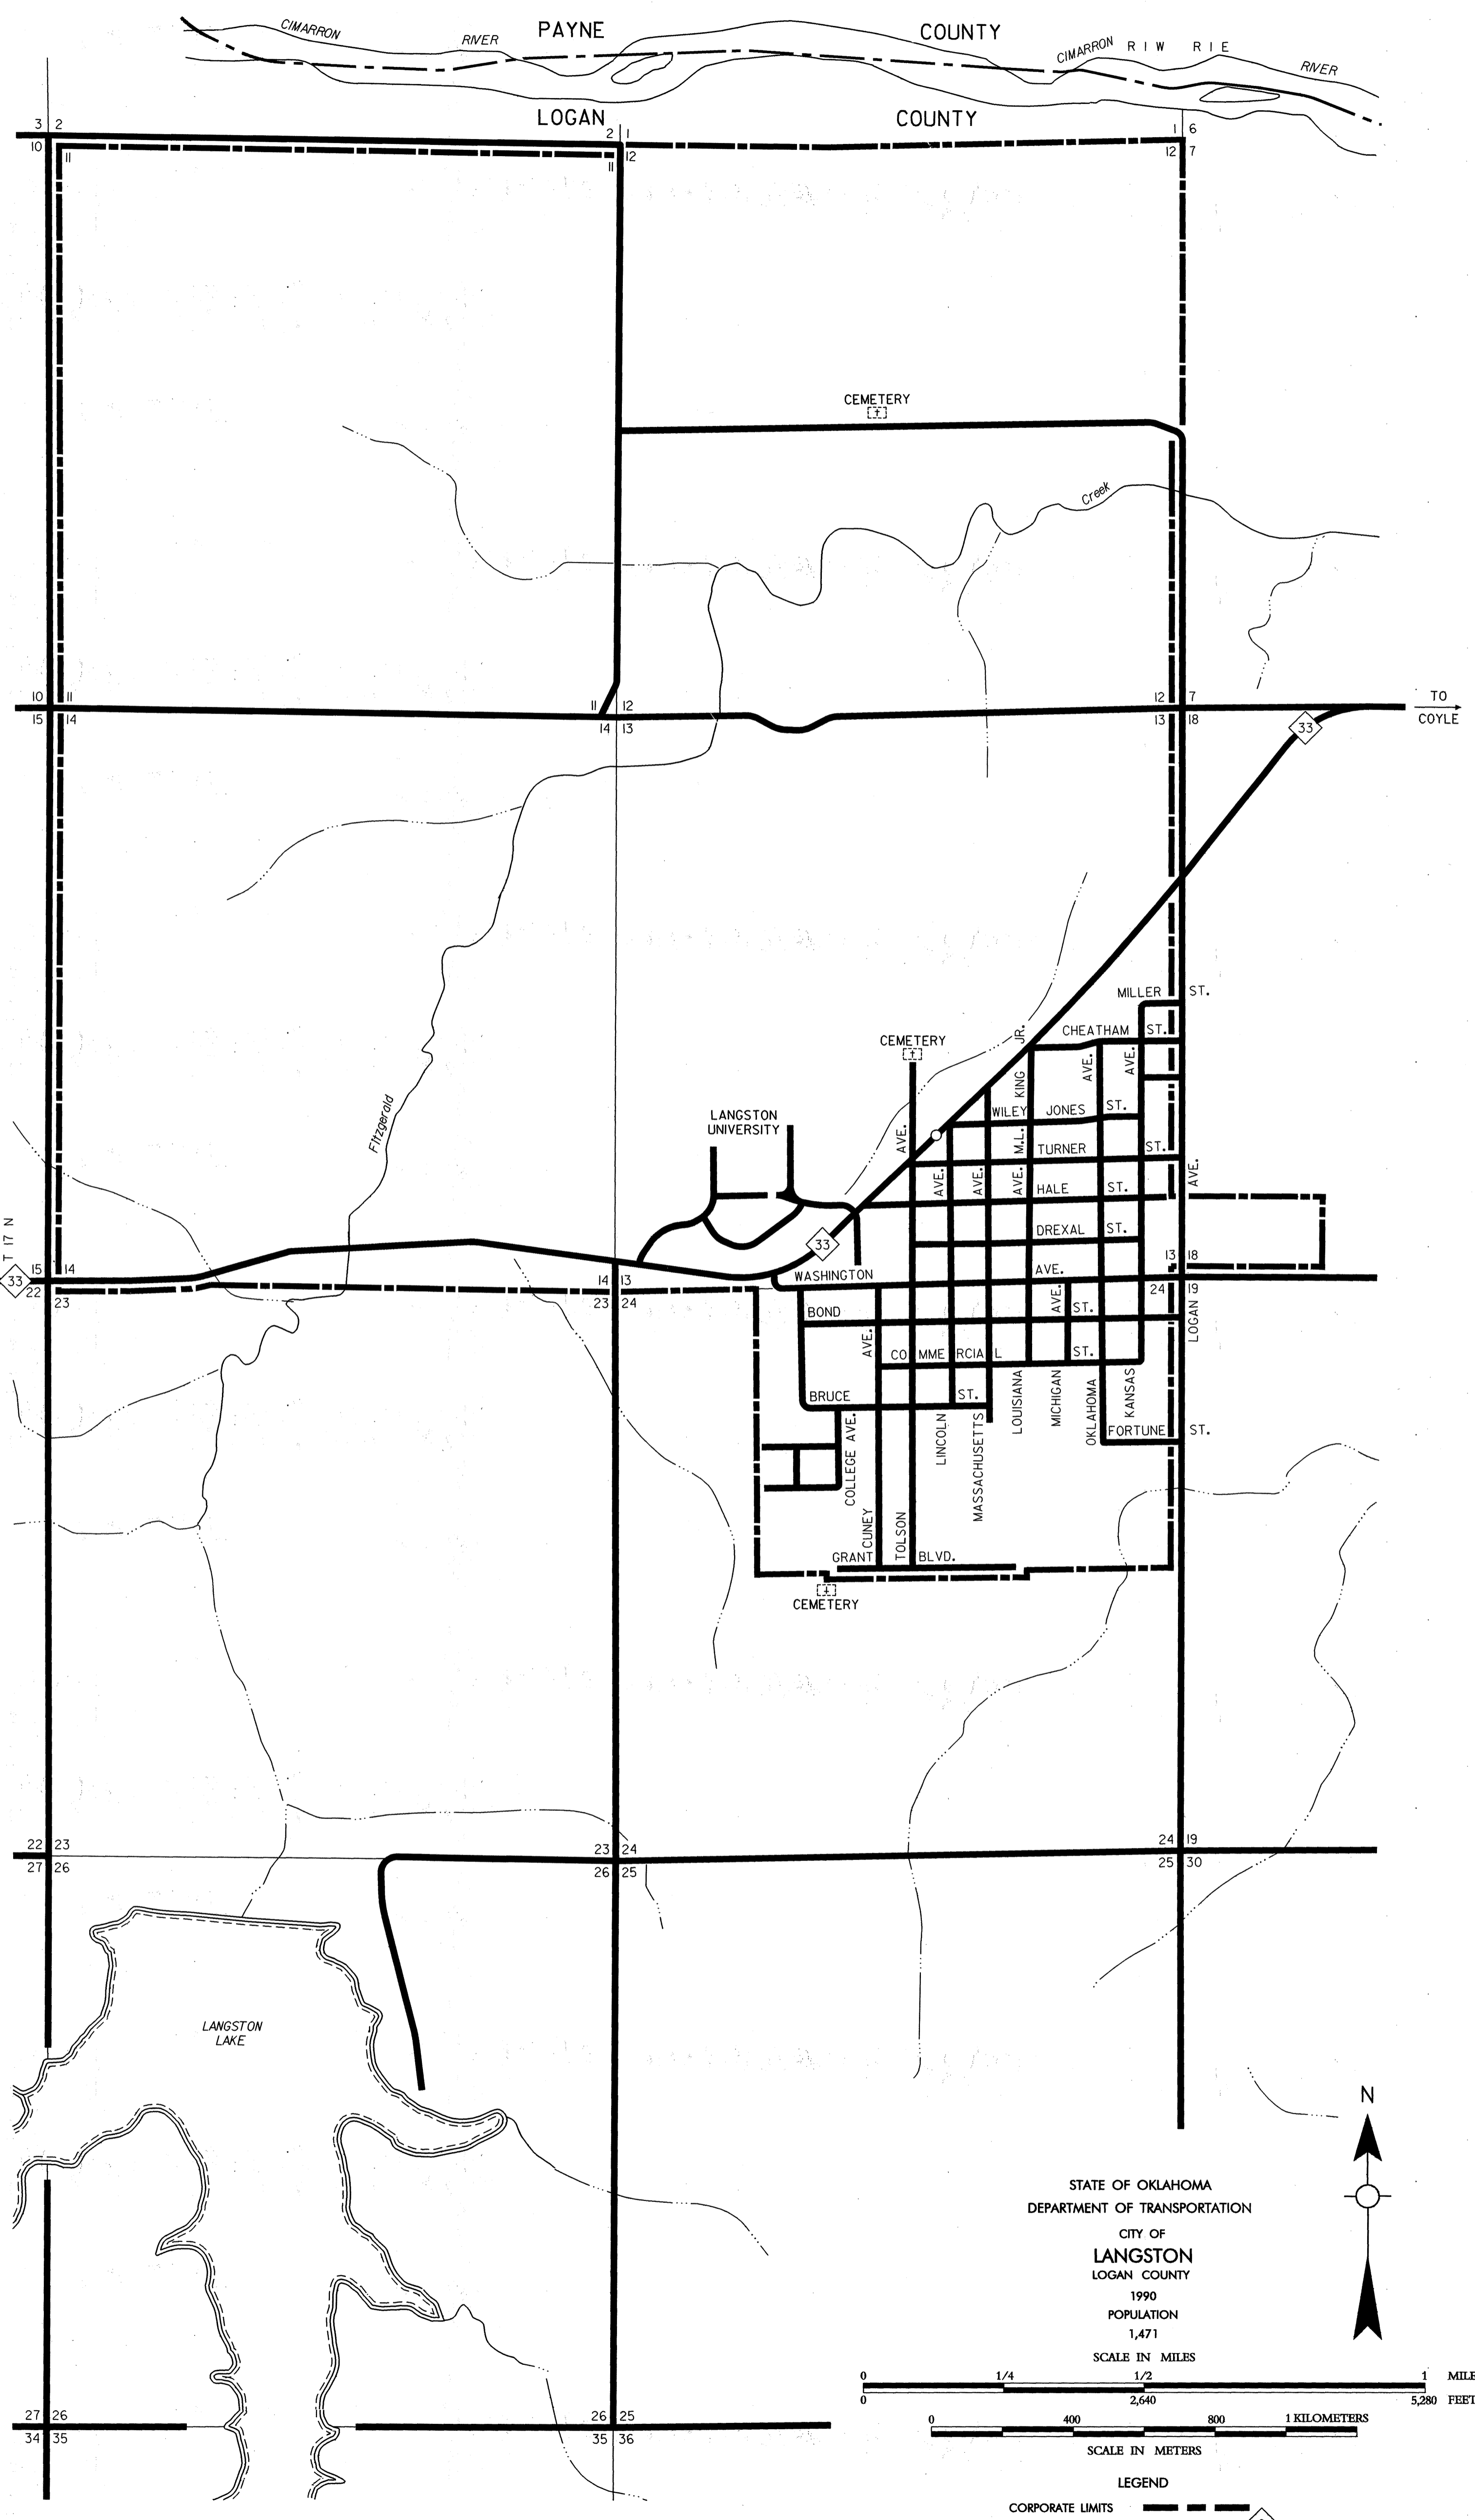

Copies of this map are available for public use at nominal cost.  
 Address:  
 OKLAHOMA DEPARTMENT OF TRANSPORTATION  
 REPRODUCTION BRANCH (Phone - 521-2586)  
 200 N.E. 21st Street  
 OKLAHOMA CITY, OKLA. 73105

STATE OF OKLAHOMA  
 DEPARTMENT OF TRANSPORTATION

CITY OF  
 LANGSTON  
 LOGAN COUNTY

1990  
 POPULATION  
 1,471

SCALE IN MILES

SCALE IN METERS

LEGEND

- CORPORATE LIMITS
- STATE NUMBERED ROUTES
- U.S. NUMBERED ROUTES
- INTERSTATE ROUTES