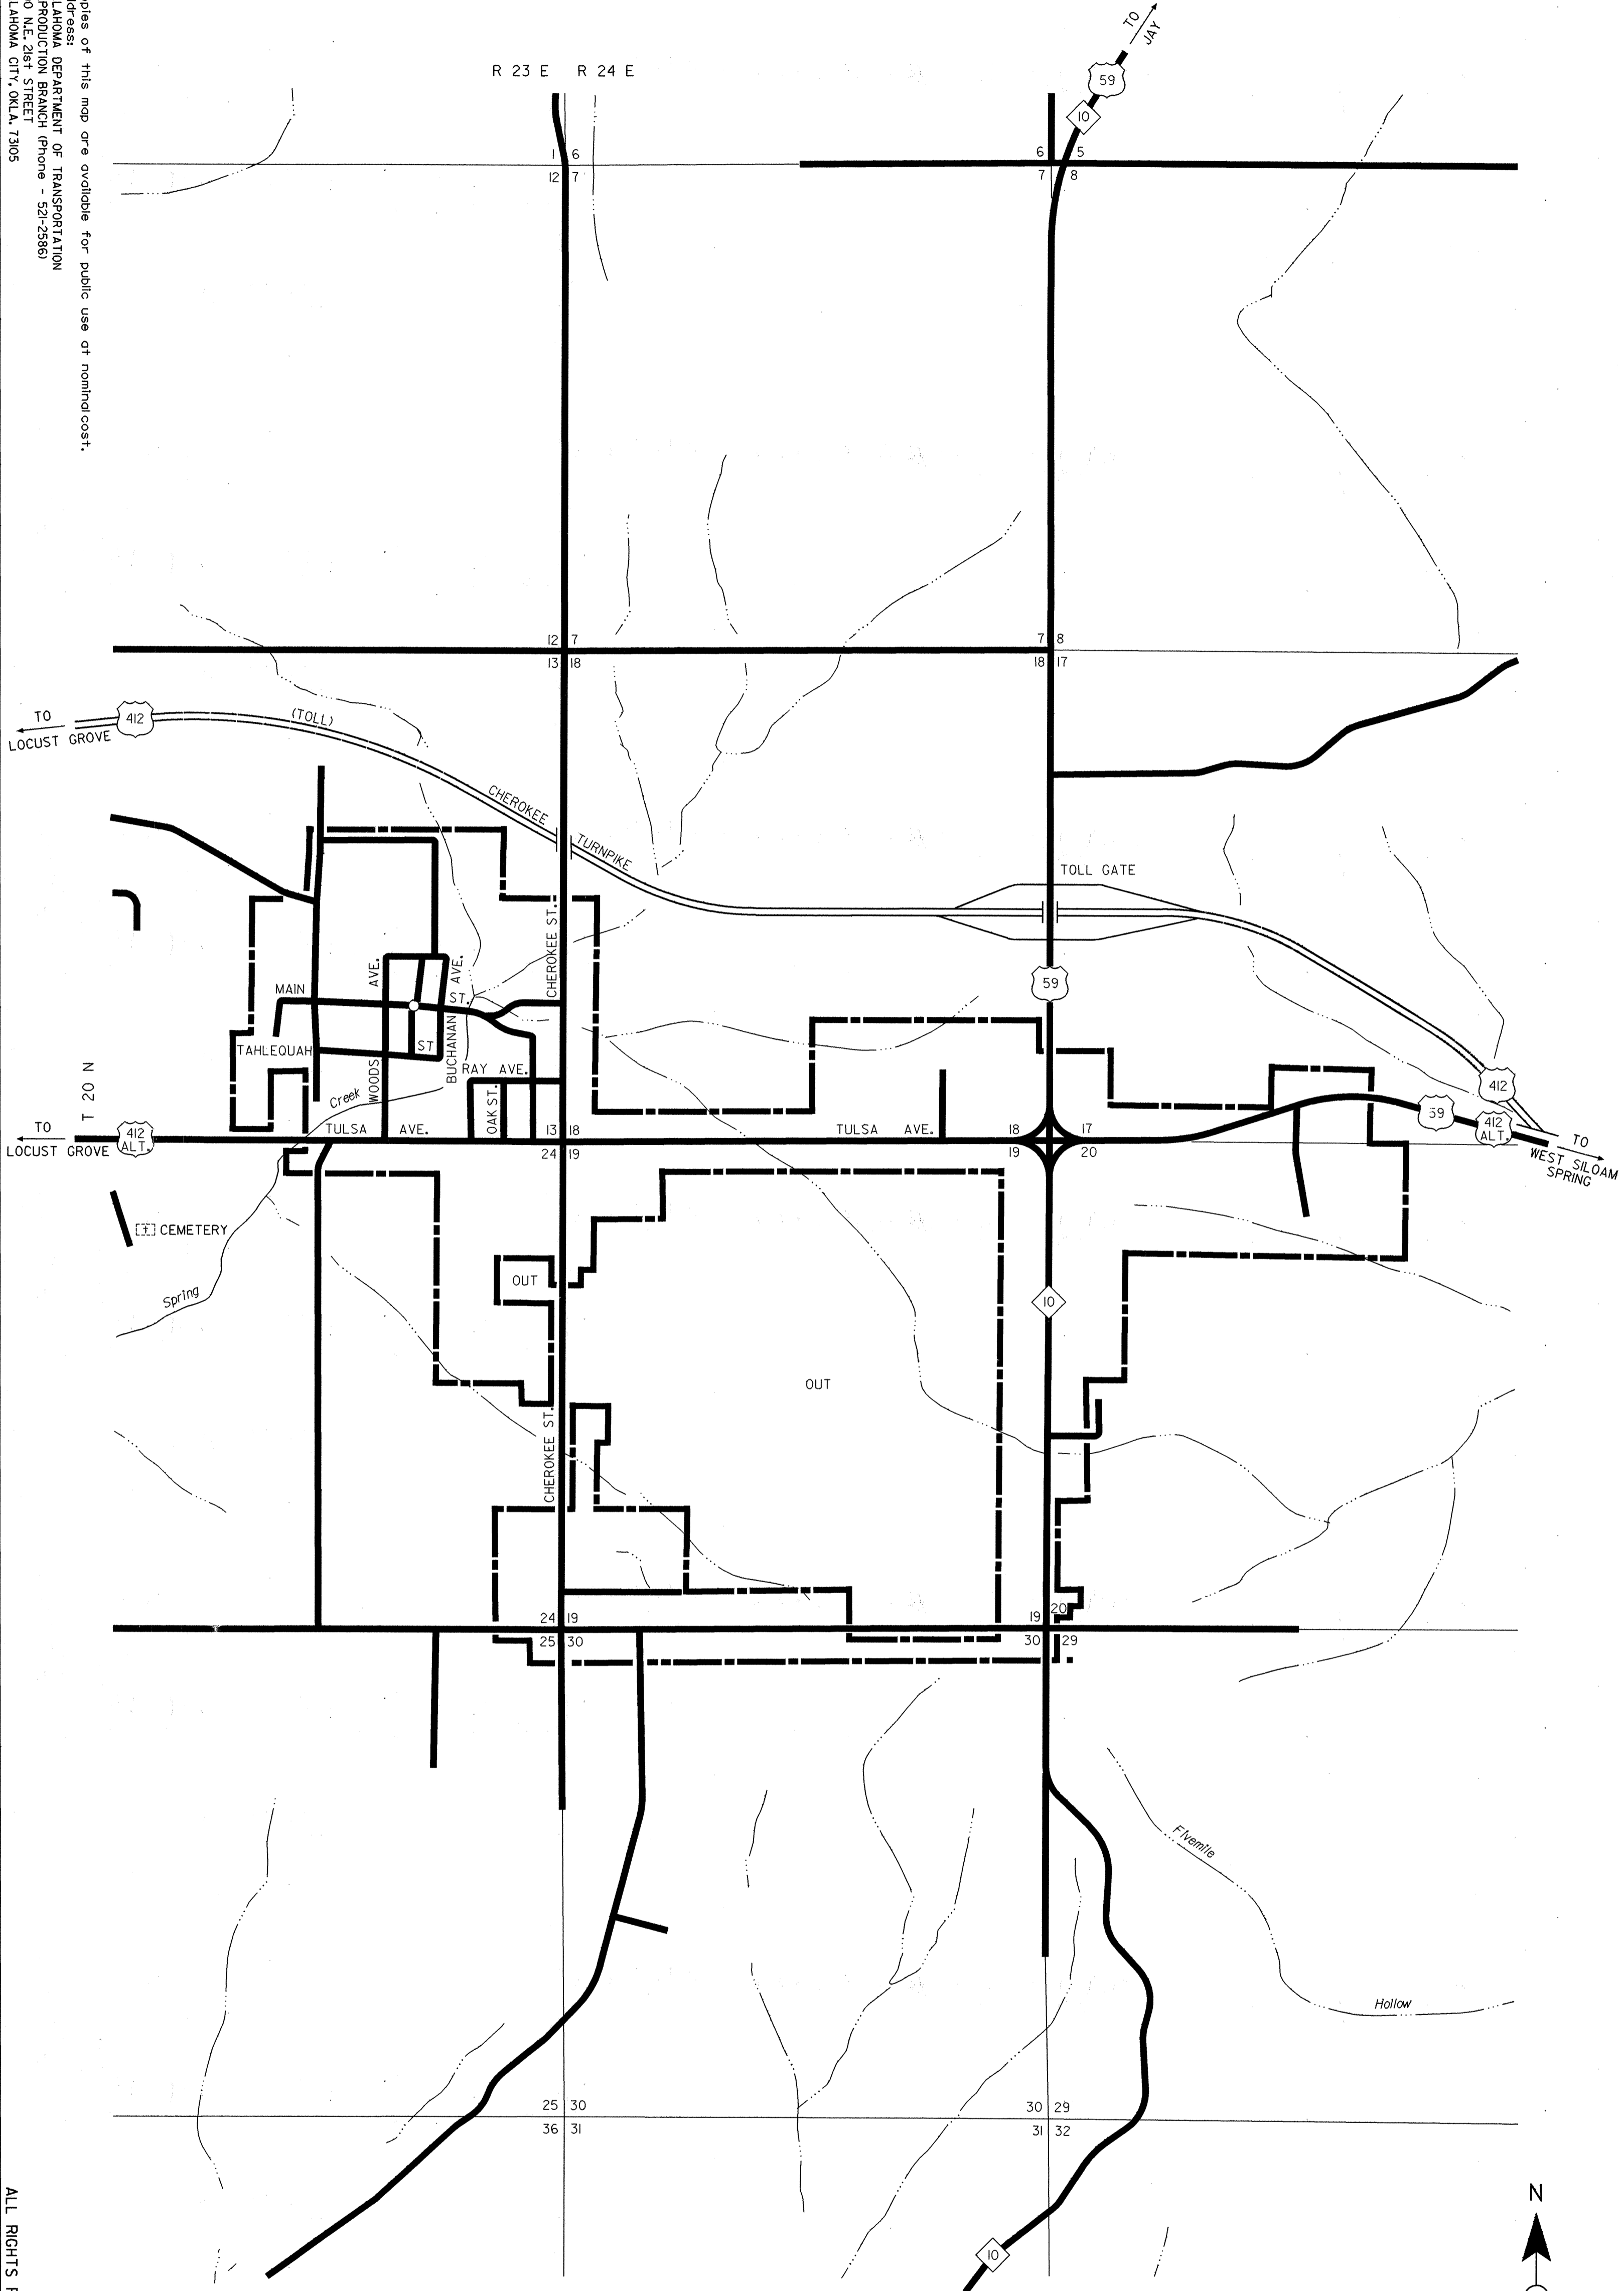

Copies of this map are available for public use at nominal cost.
 Address:
 OKLAHOMA DEPARTMENT OF TRANSPORTATION
 REPRODUCTION BRANCH (Phone - 521-2586)
 200 N.E. 21st STREET
 OKLAHOMA CITY, OKLA. 73105

R 23 E R 24 E

STATE OF OKLAHOMA
 DEPARTMENT OF TRANSPORTATION
 CITY OF
KANSAS
 DELAWARE COUNTY
 1990
 POPULATION
 556

LEGEND
 CORPORATE LIMITS ———
 STATE NUMBERED ROUTES  
 U.S. NUMBERED ROUTES 
 INTERSTATE ROUTES