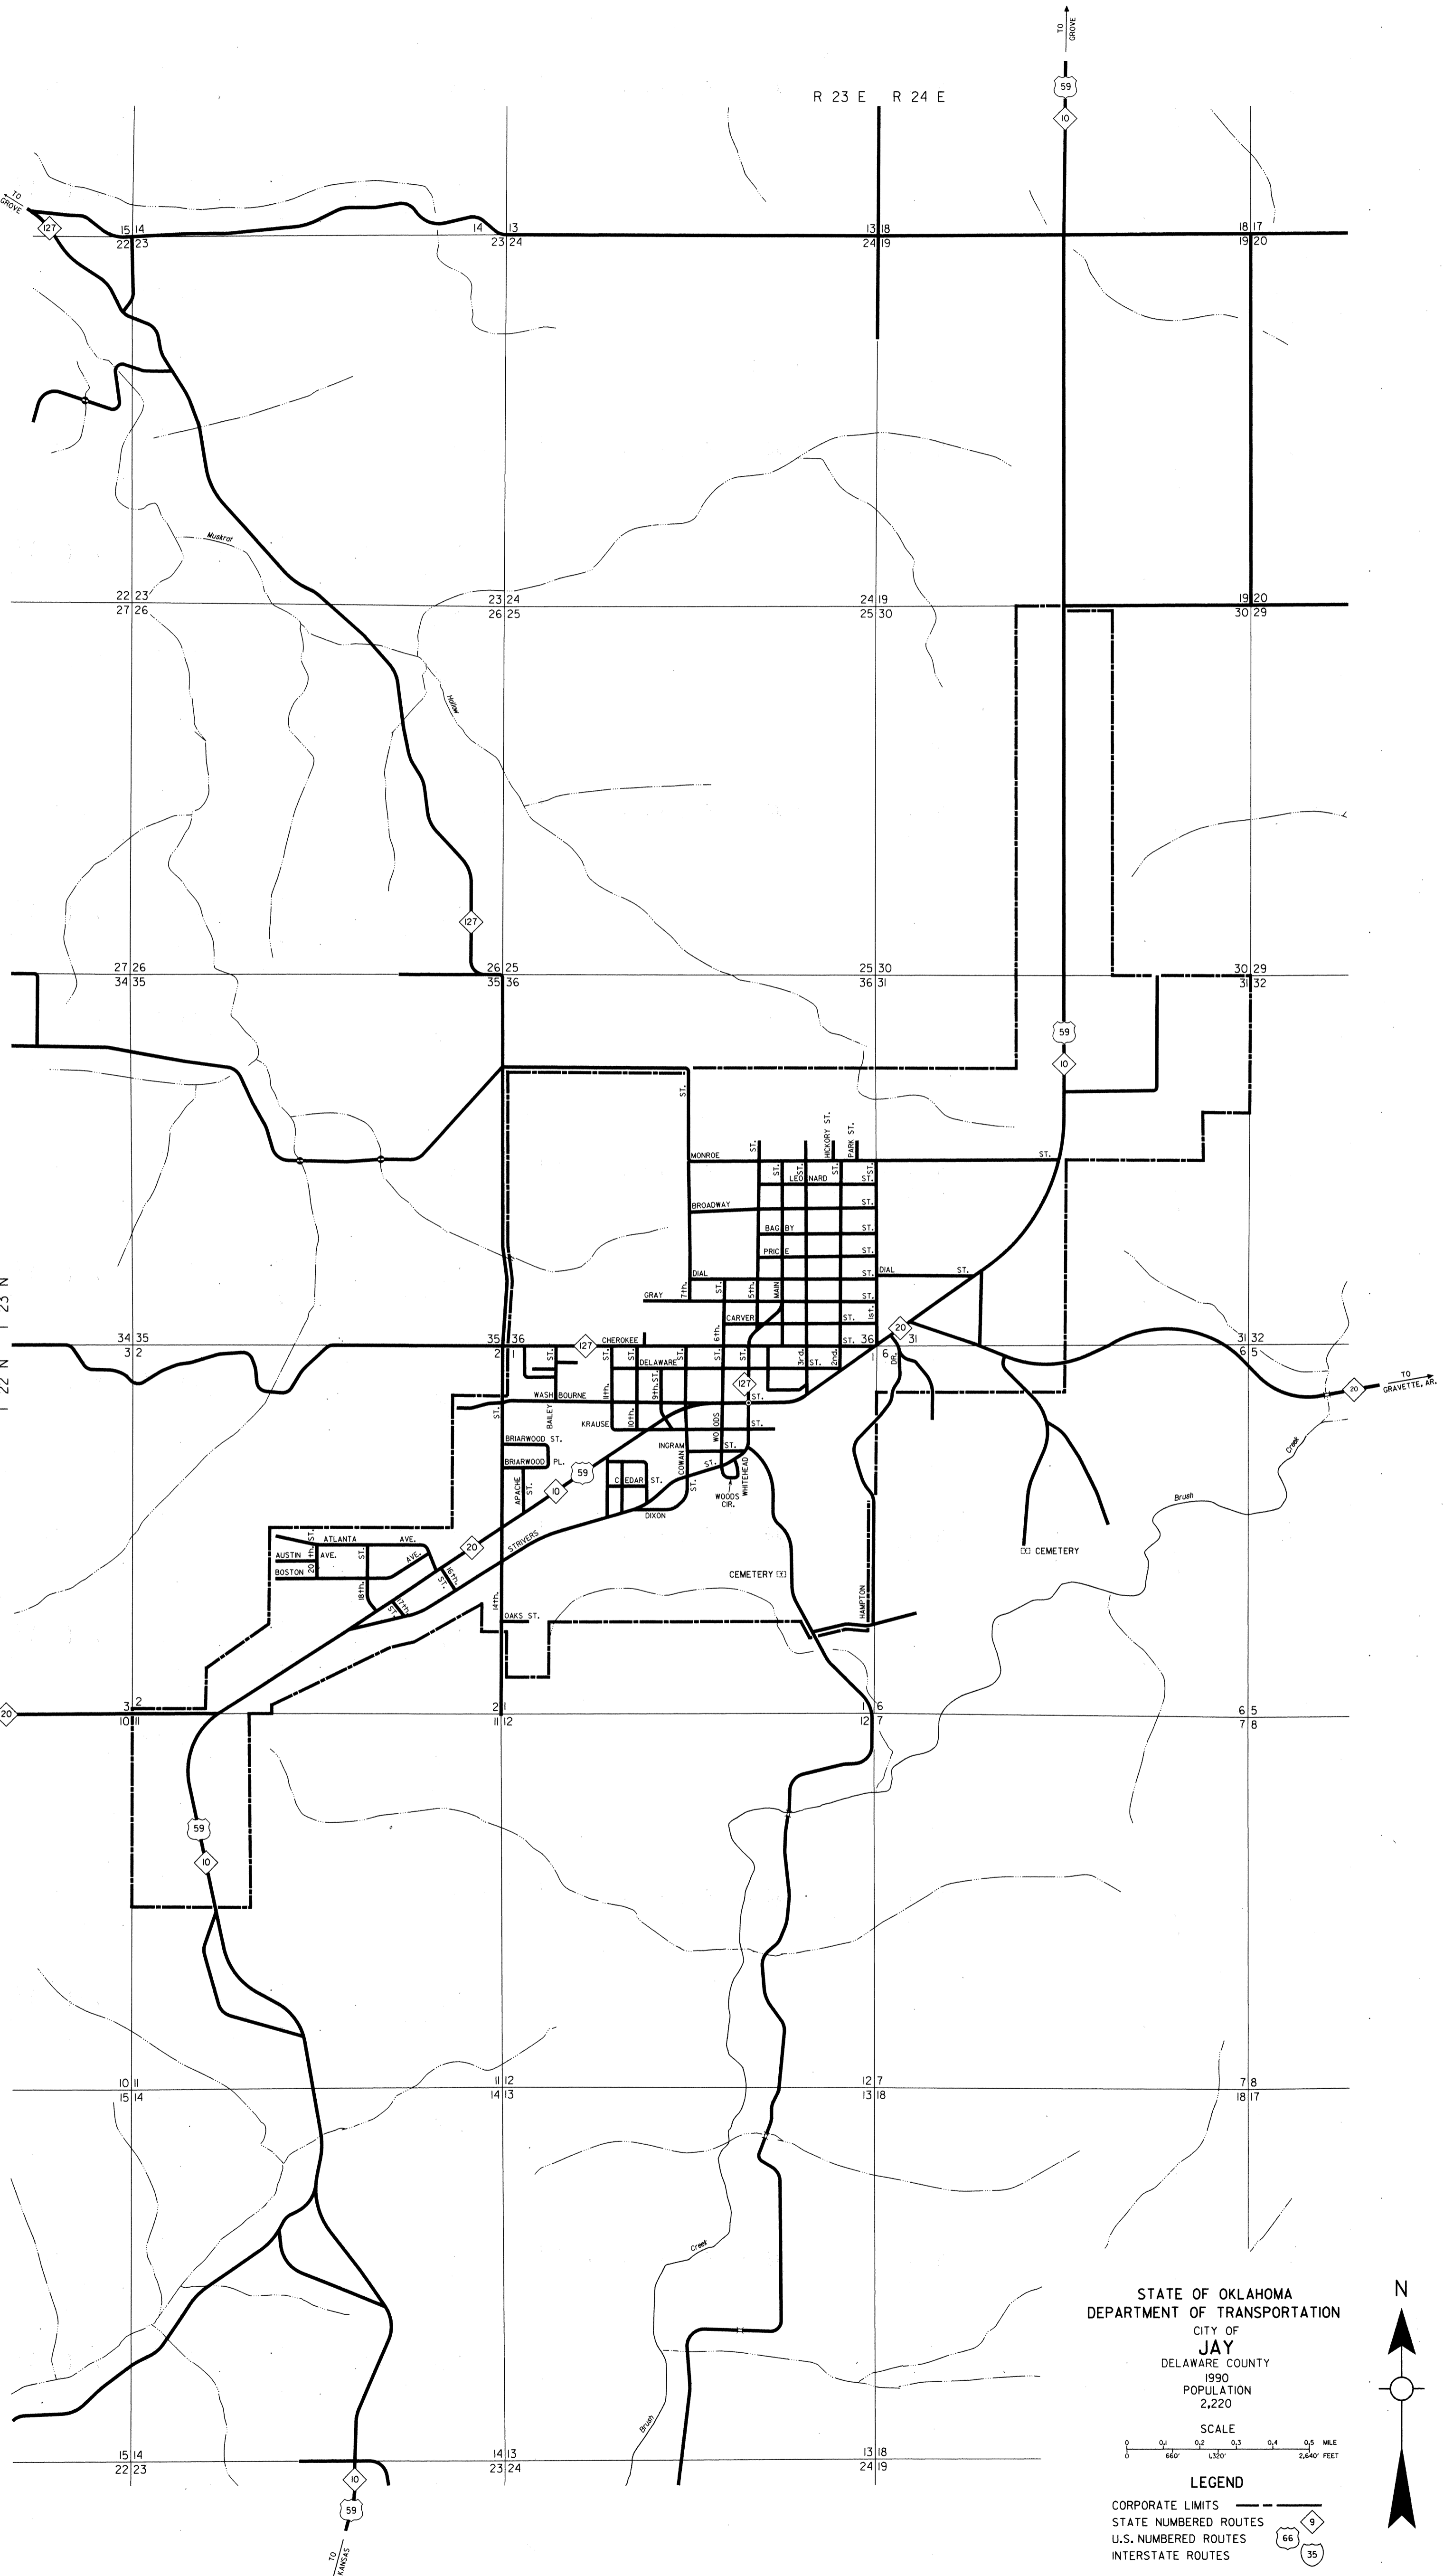

Copies of this map are available for public use at nominal cost.  
 Address:  
 OKLAHOMA DEPARTMENT OF TRANSPORTATION  
 REPRODUCTION BRANCH (phone - 521-2586)  
 200 N.E. 21st STREET  
 OKLAHOMA CITY, OKLA. 73105

STATE OF OKLAHOMA  
 DEPARTMENT OF TRANSPORTATION  
 CITY OF  
**JAY**  
 DELAWARE COUNTY  
 1990  
 POPULATION  
 2,220

SCALE  
 0 0.1 0.2 0.3 0.4 0.5 MILE  
 0 660 1320 2640 FEET

LEGEND  
 CORPORATE LIMITS  
 STATE NUMBERED ROUTES  
 U.S. NUMBERED ROUTES  
 INTERSTATE ROUTES

ALL RIGHTS RESERVED

JAY, DELAWARE CO.  
 SEPT. 1, 1992