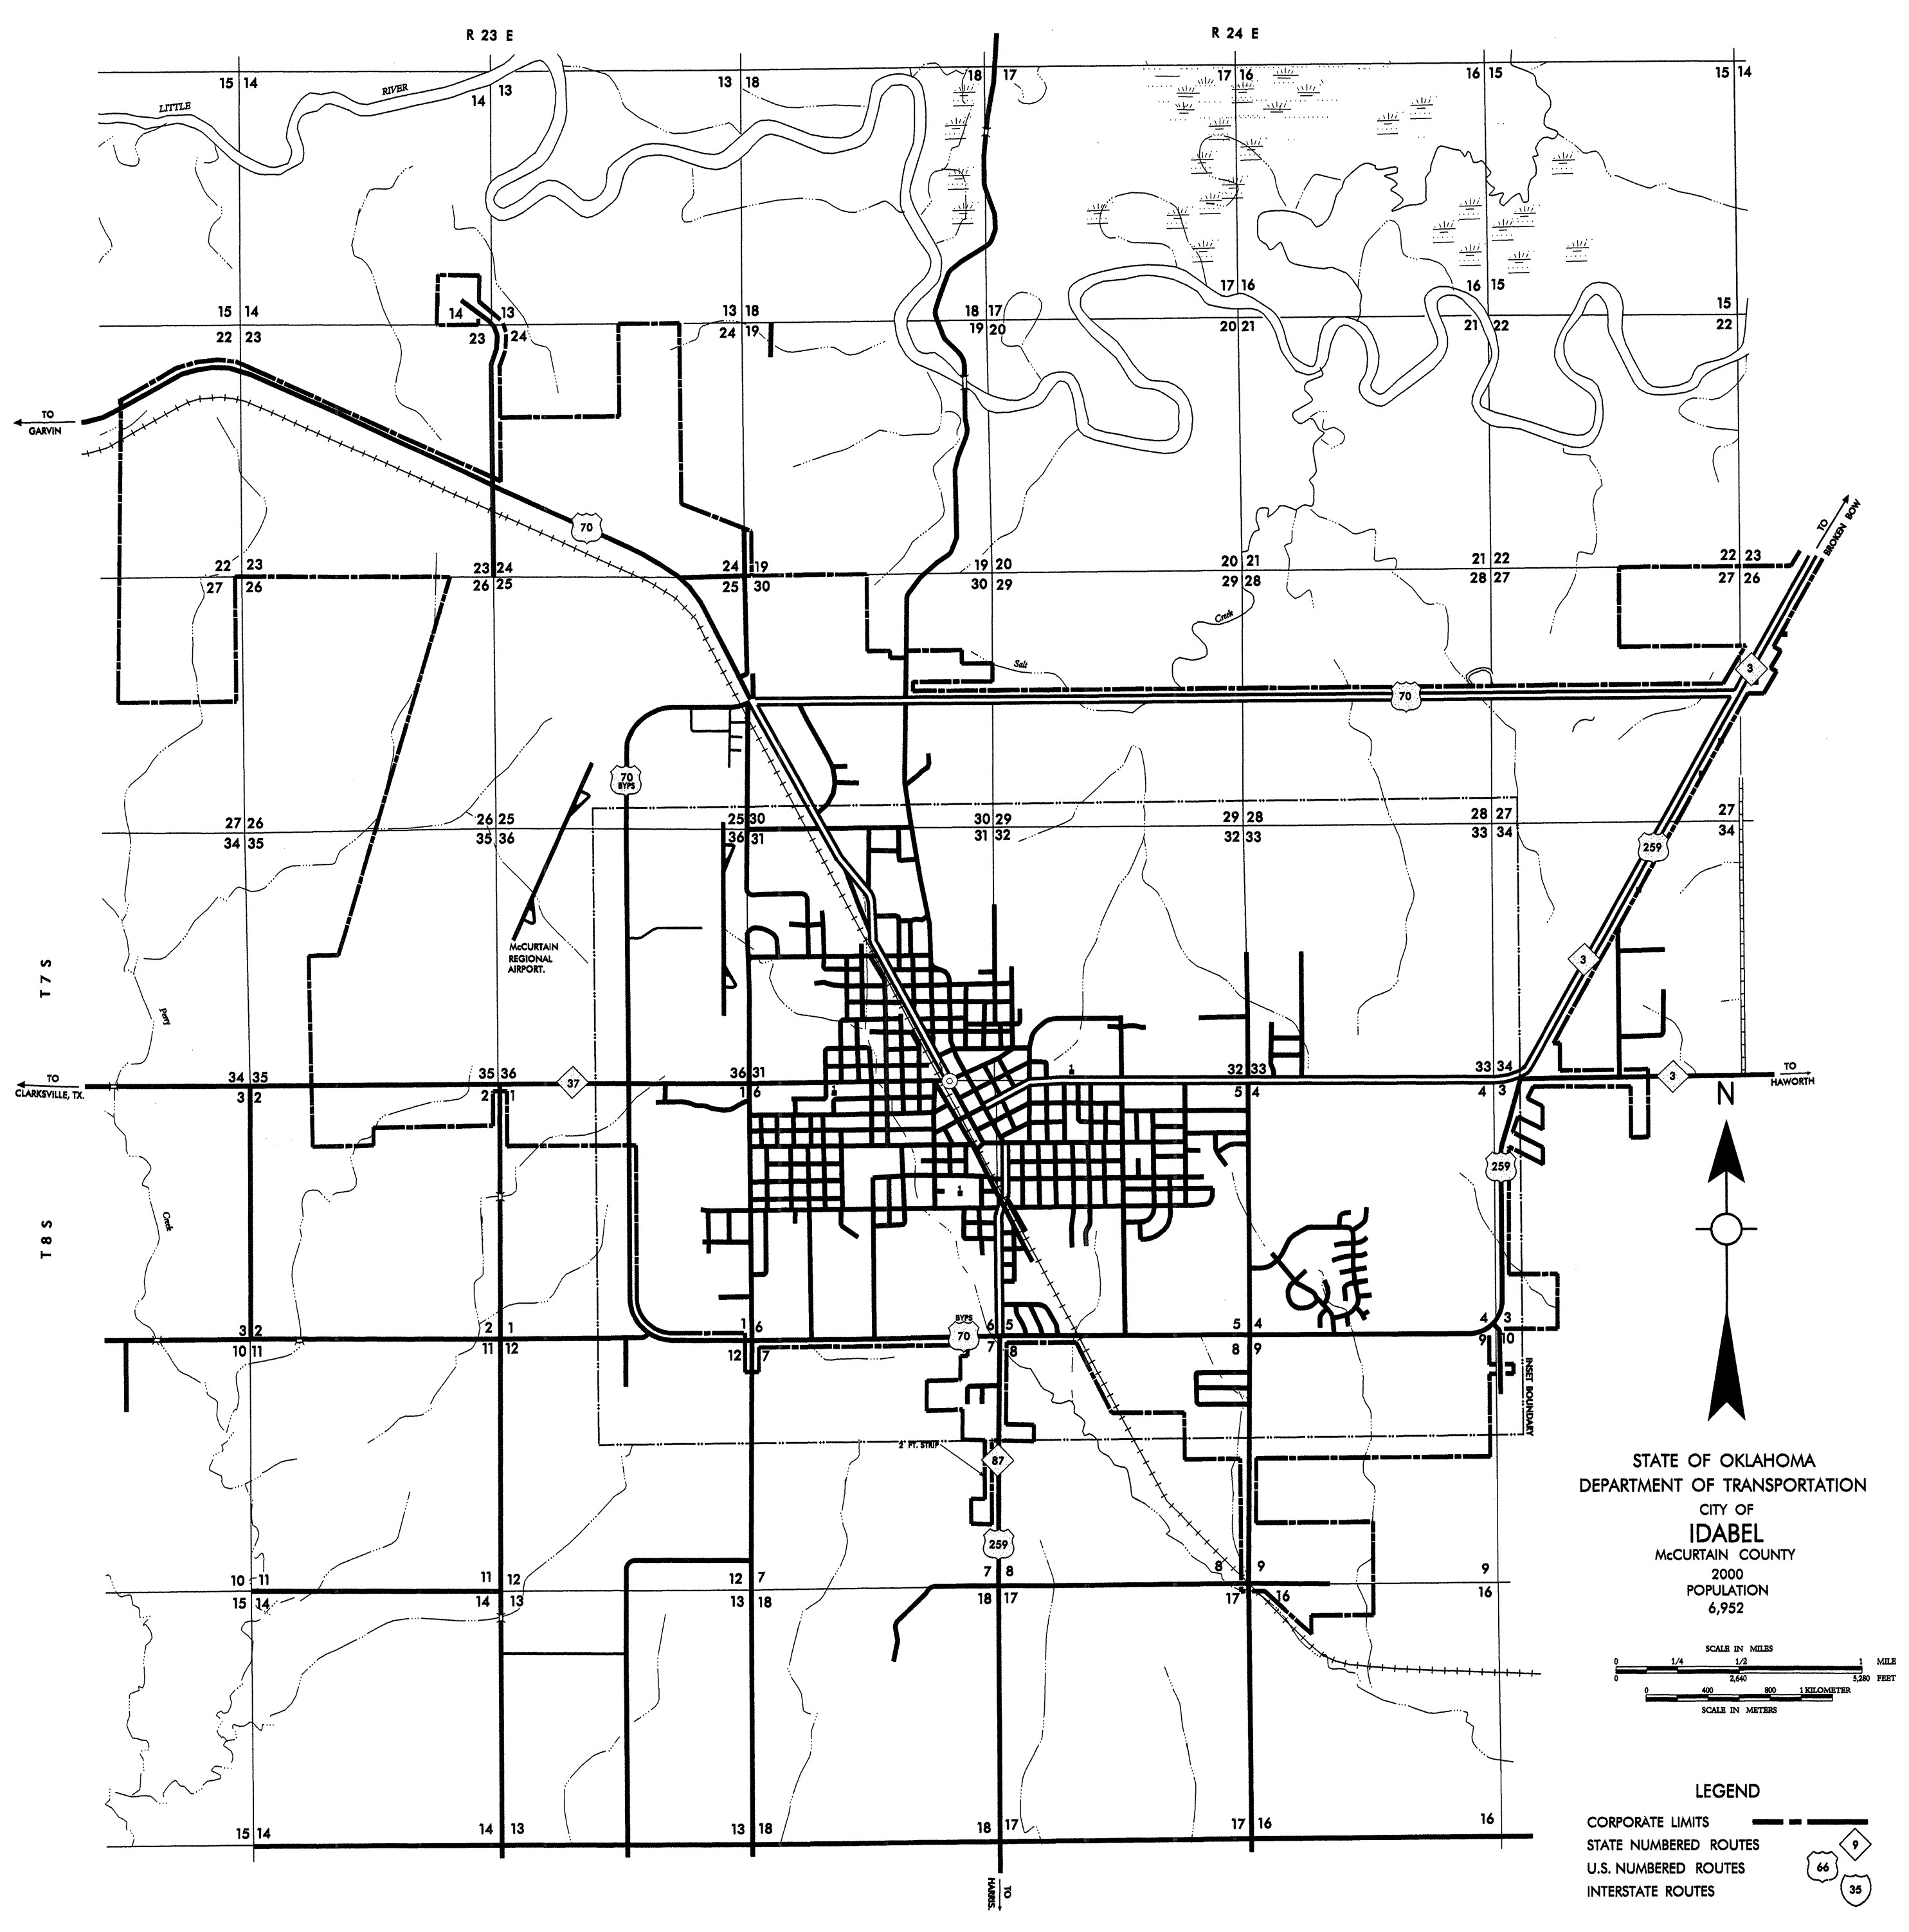

Copies of this map are available for public use at nominal cost.
 Address: OKLAHOMA DEPARTMENT OF TRANSPORTATION
 REPRODUCTION BRANCH (Phone - 571-2586)
 200 N.E. 21st STREET
 OKLAHOMA CITY, OKLA. 73105

ALL RIGHTS RESERVED COMPUTER GENERATED JULY 2000
 IDABEL, McCURTAIN CO.