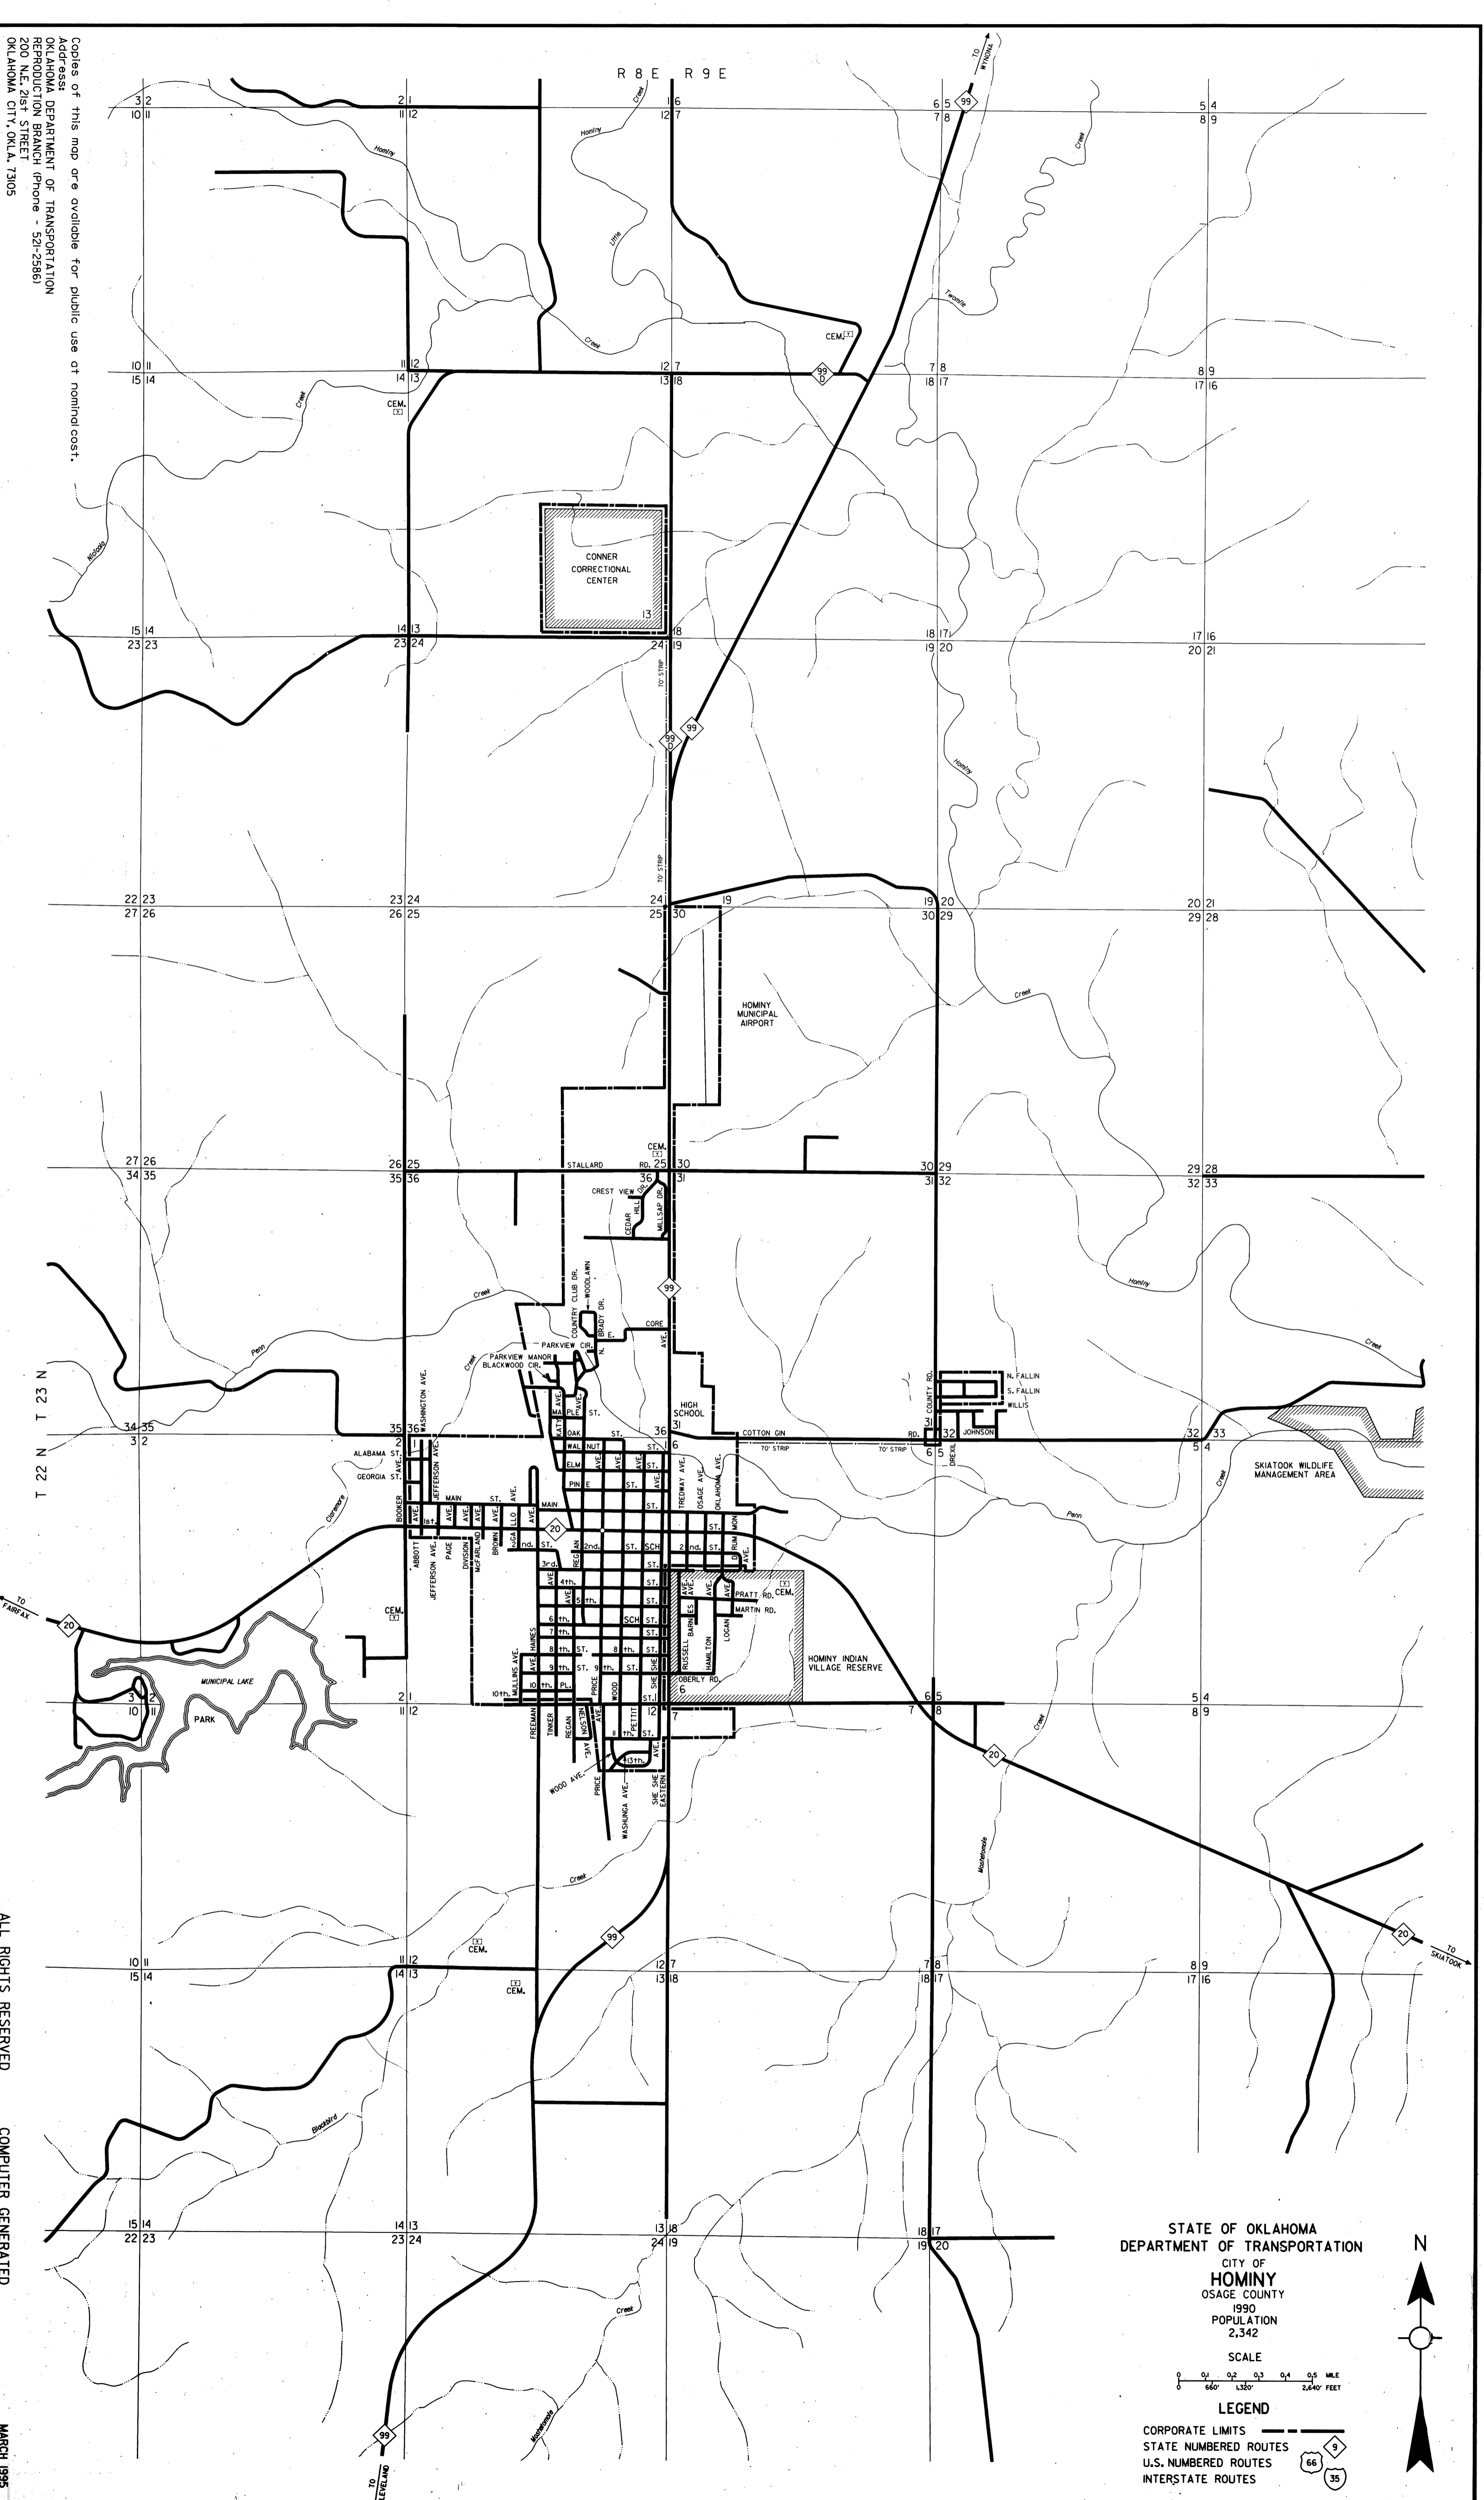

Copies of this map are available for public use at nominal cost.  
 Oklahoma Department of Transportation  
 Oklahoma City, Oklahoma 73105  
 200 N.E. 21st Street  
 Phone - 521-2580

ALL RIGHTS RESERVED  
 COMPUTER GENERATED  
 MARCH 1995  
 HOMINY, OKLAHOMA

STATE OF OKLAHOMA  
 DEPARTMENT OF TRANSPORTATION  
 CITY OF  
**HOMINY**  
 OSAGE COUNTY  
 1990  
 POPULATION  
 2,342

SCALE  
 0 0.1 0.2 0.3 0.4 0.5 MILE  
 0 660 1320 2640 FEET

LEGEND  
 CORPORATE LIMITS  
 STATE NUMBERED ROUTES  
 U.S. NUMBERED ROUTES  
 INTERSTATE ROUTES