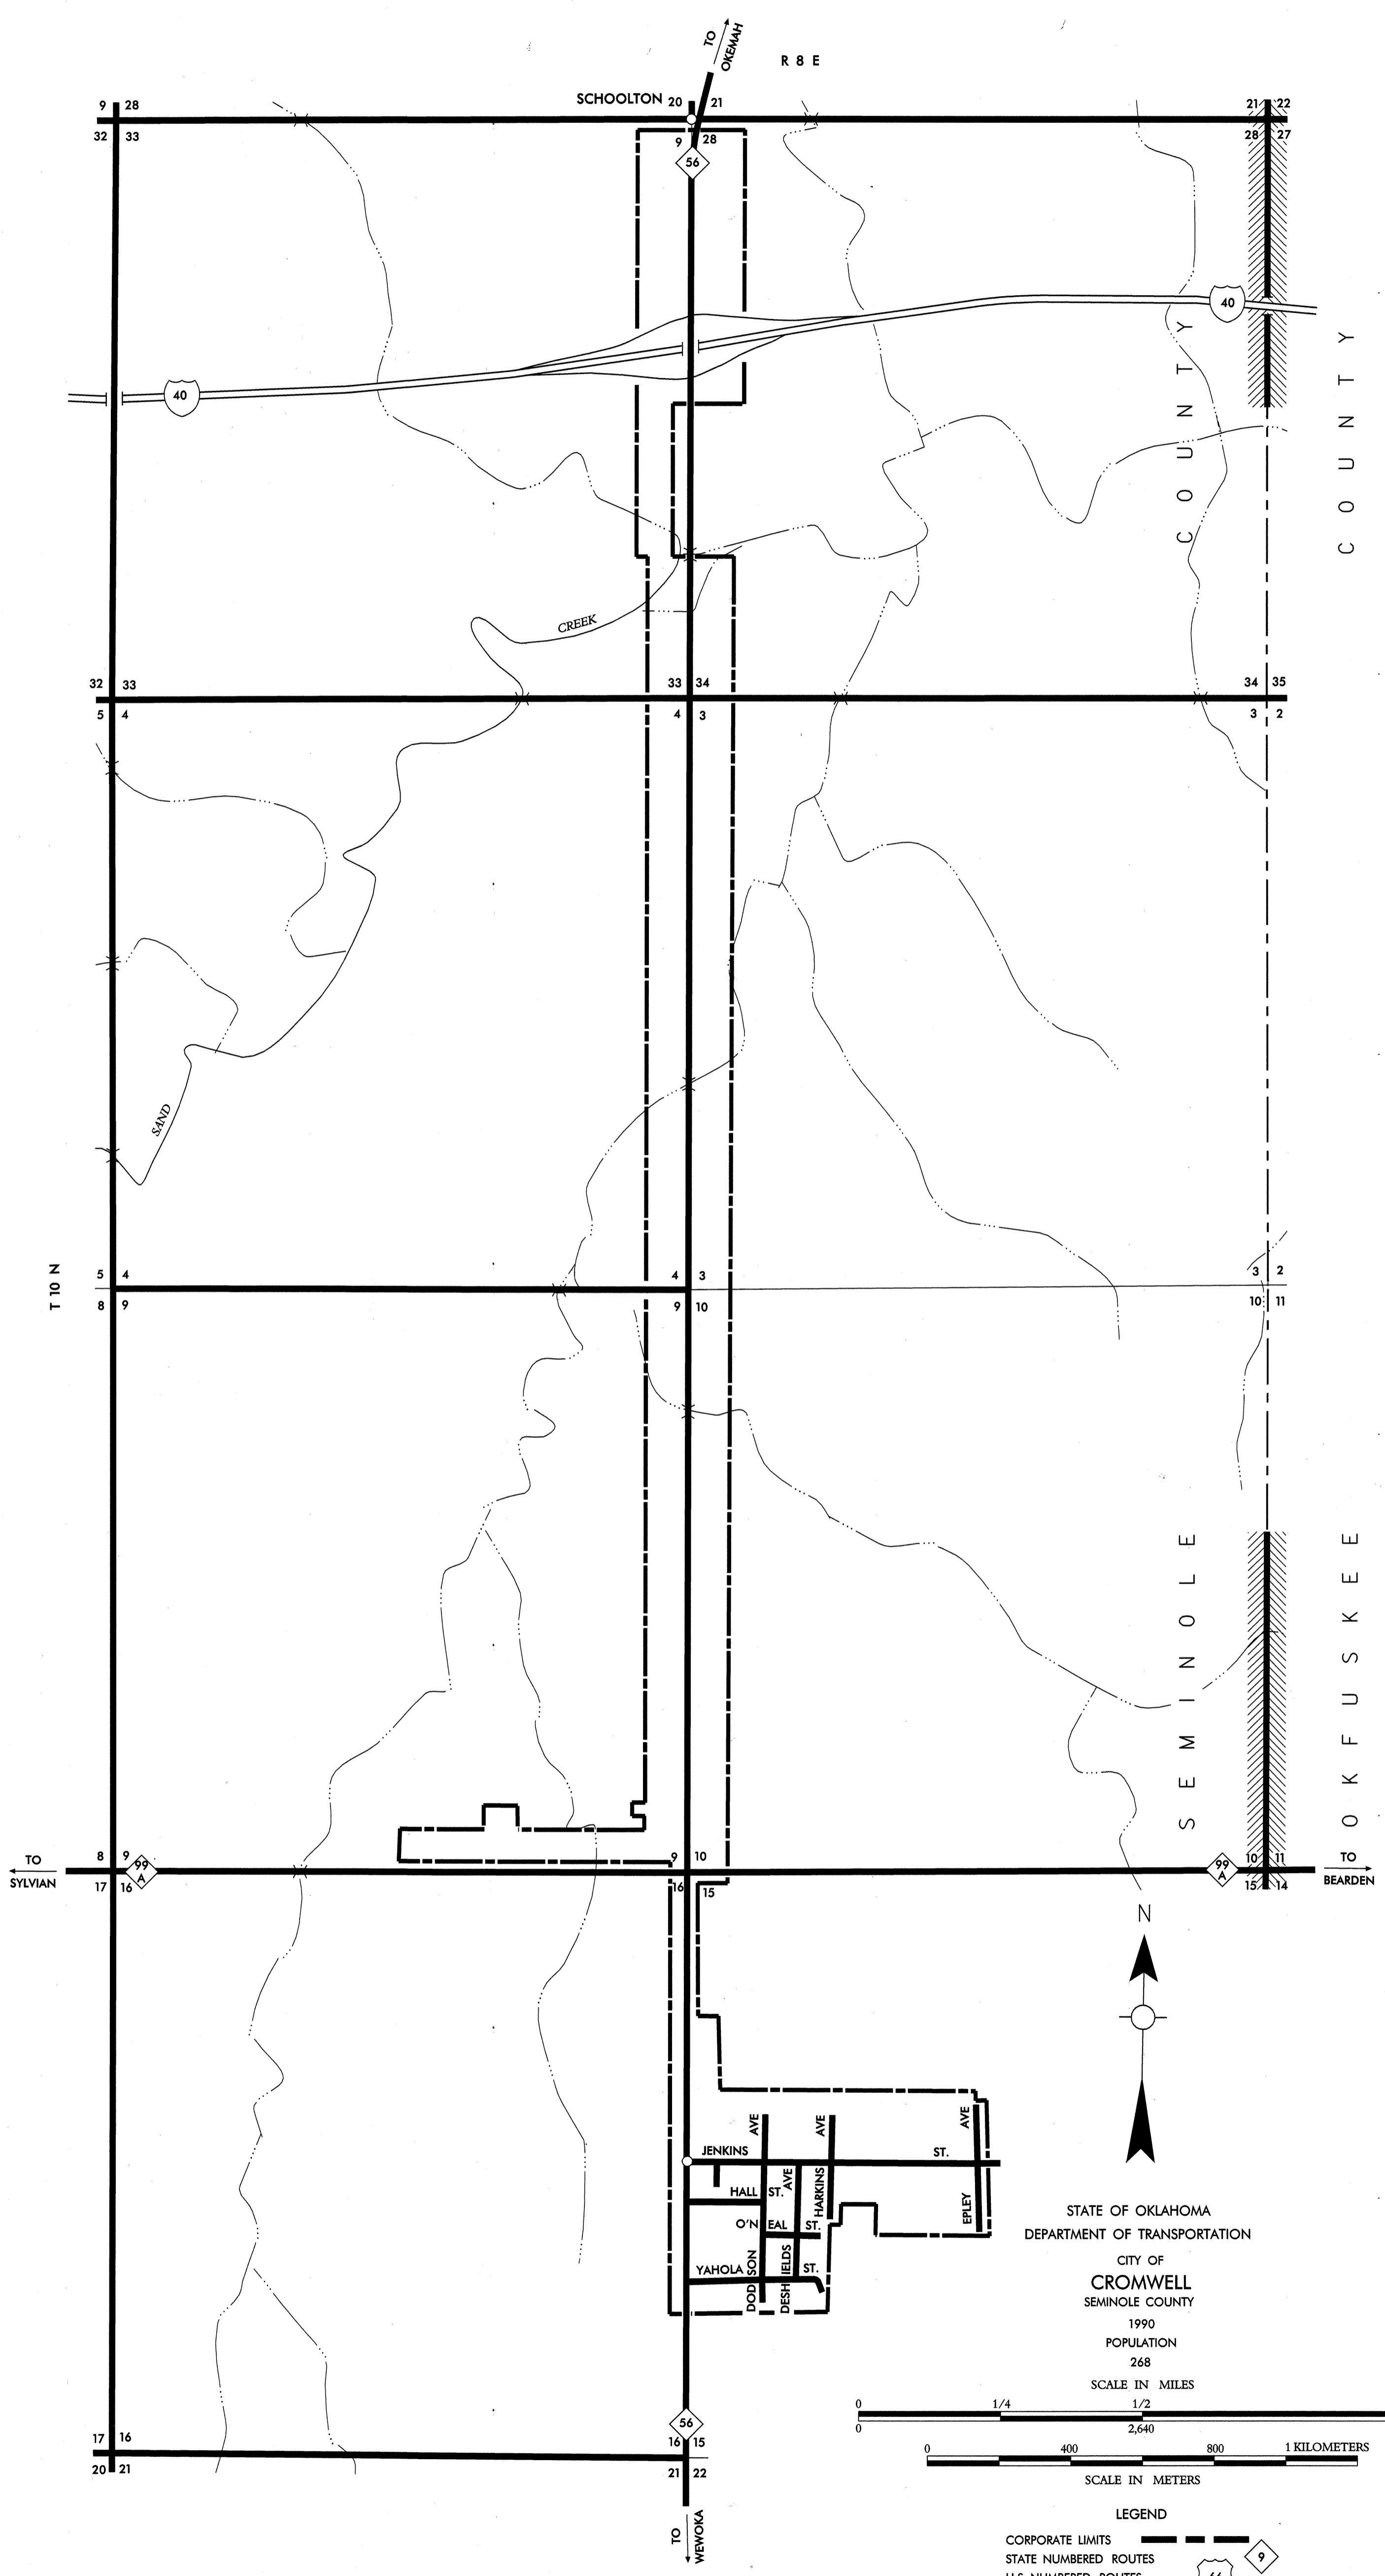

Copies of this map are available for public use at nominal cost.
 Address:
 OKLAHOMA DEPARTMENT OF TRANSPORTATION
 REPRODUCTION BRANCH (Phone - 571-2586)
 200 N.E. 21st STREET
 OKLAHOMA CITY, OKLA. 73105