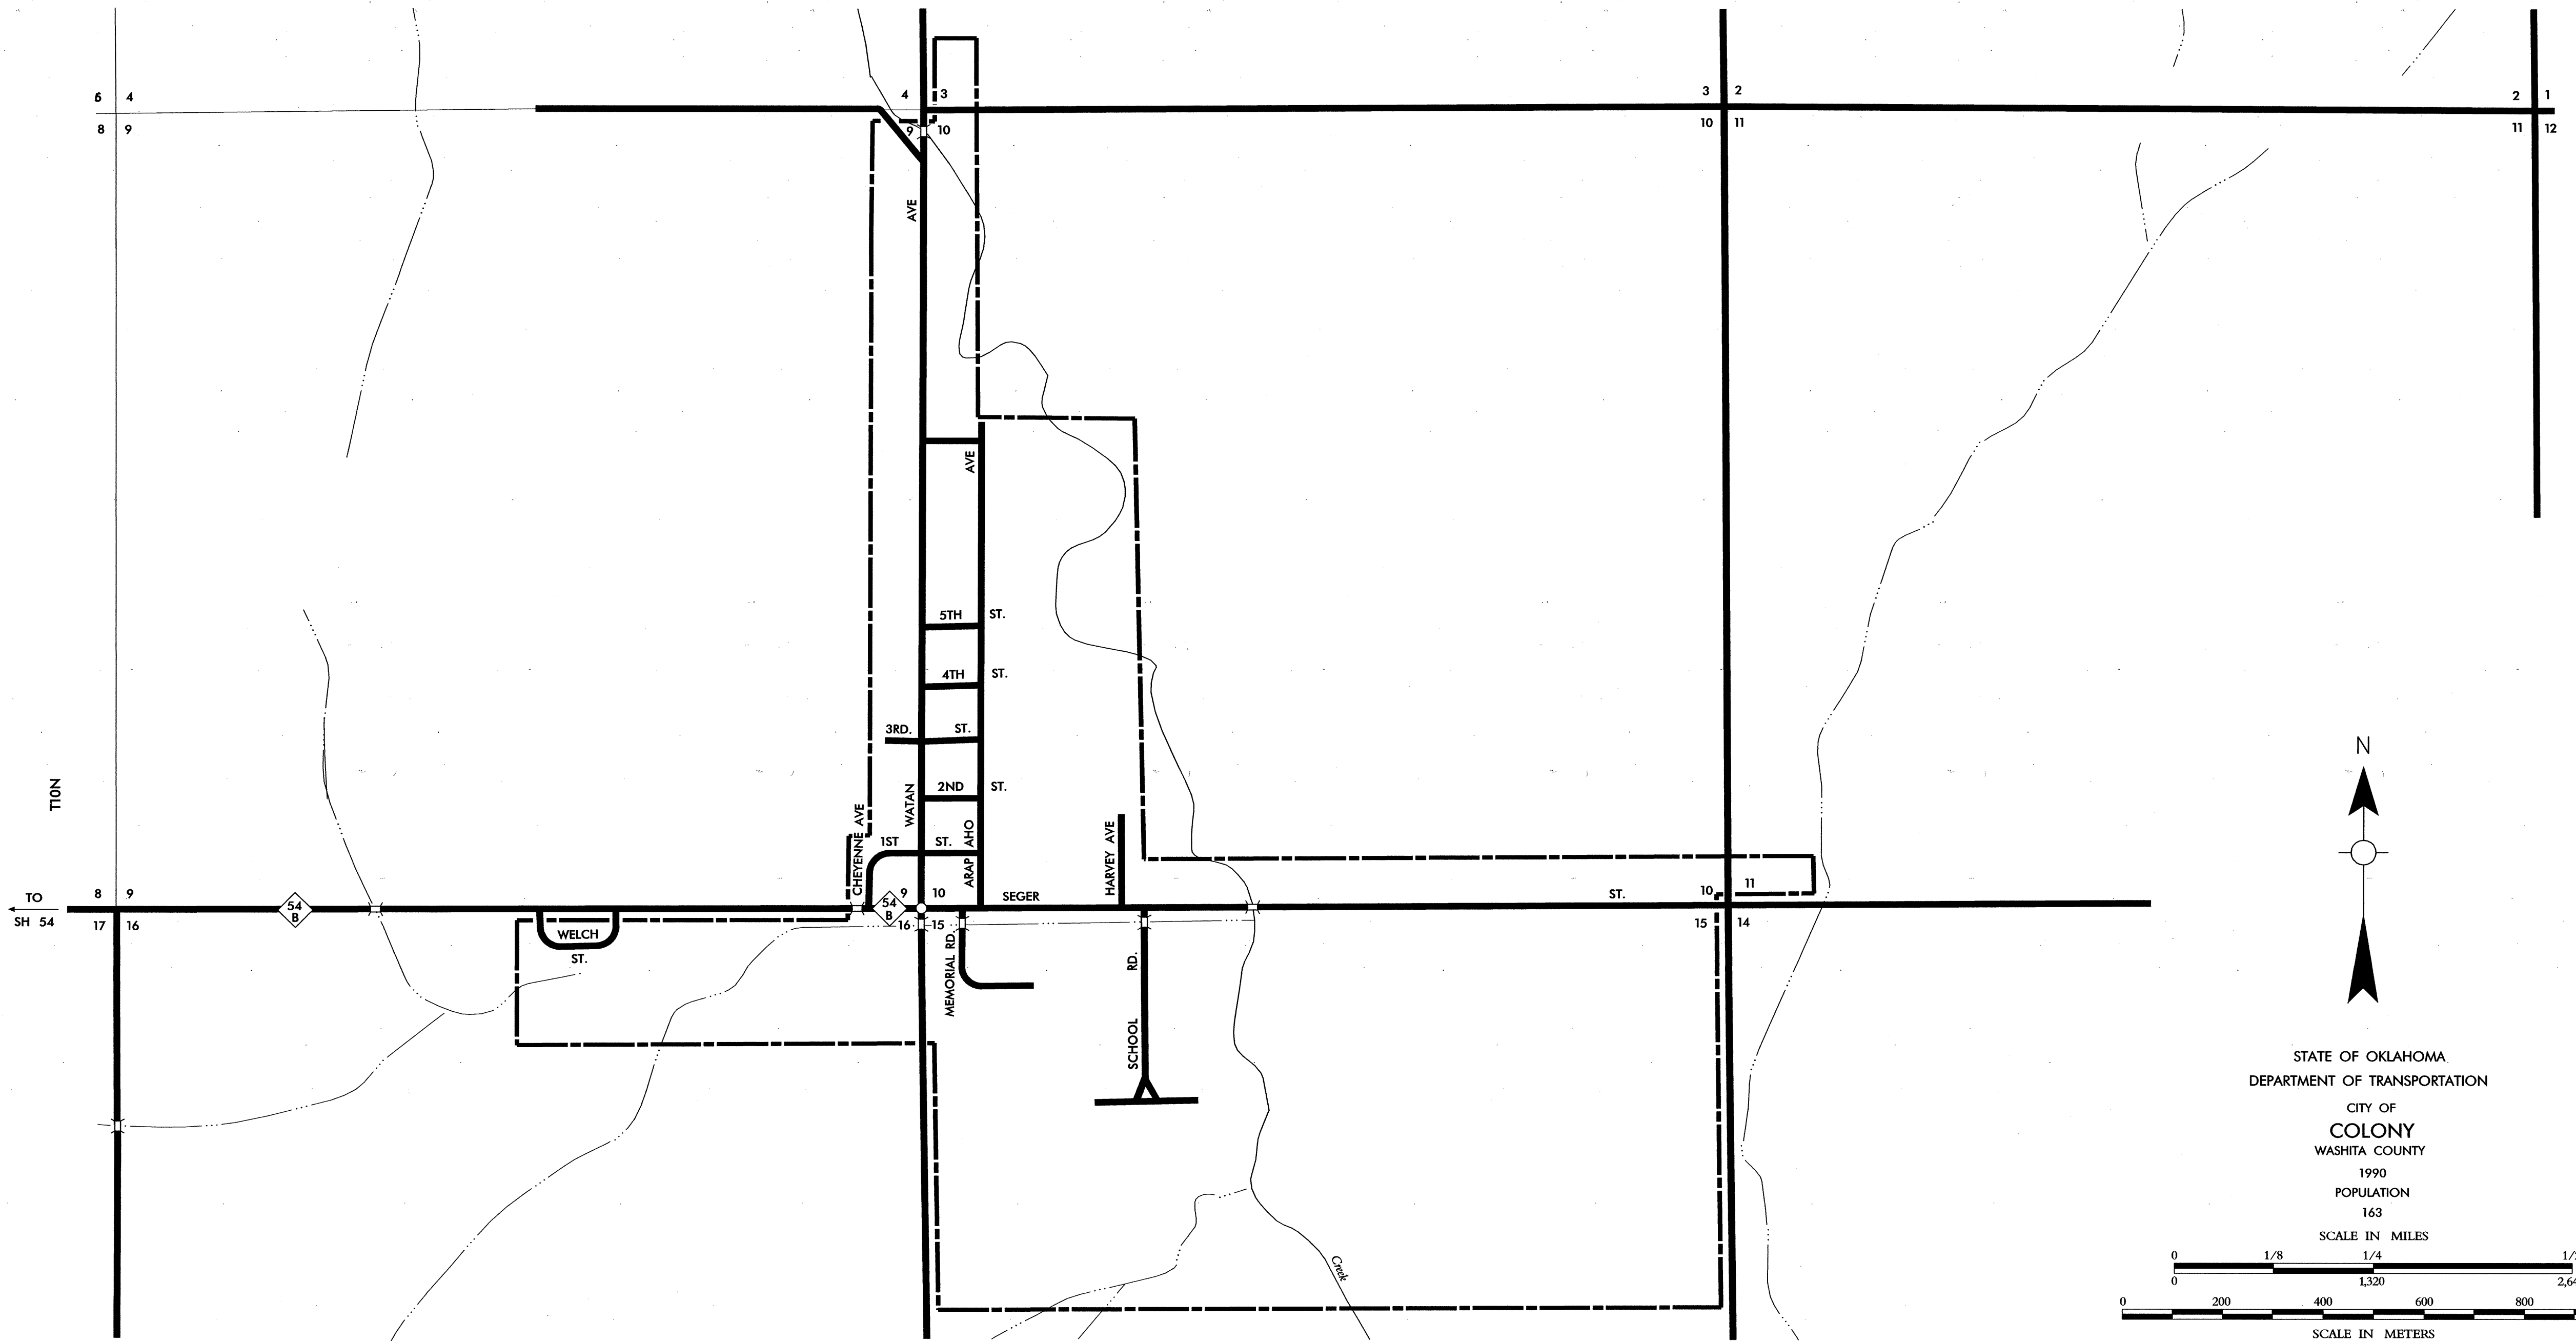

R14W

STATE OF OKLAHOMA
DEPARTMENT OF TRANSPORTATION

CITY OF
COLONY
WASHITA COUNTY

1990
POPULATION
163

ALL DATA CURRENT TO
DATE OF INVENTORY
AUGUST 2000
ORIGINAL DRAFTING BY M.L.B. AUGUST 2000
STATE SYSTEM REVISED TO AUGUST 2000