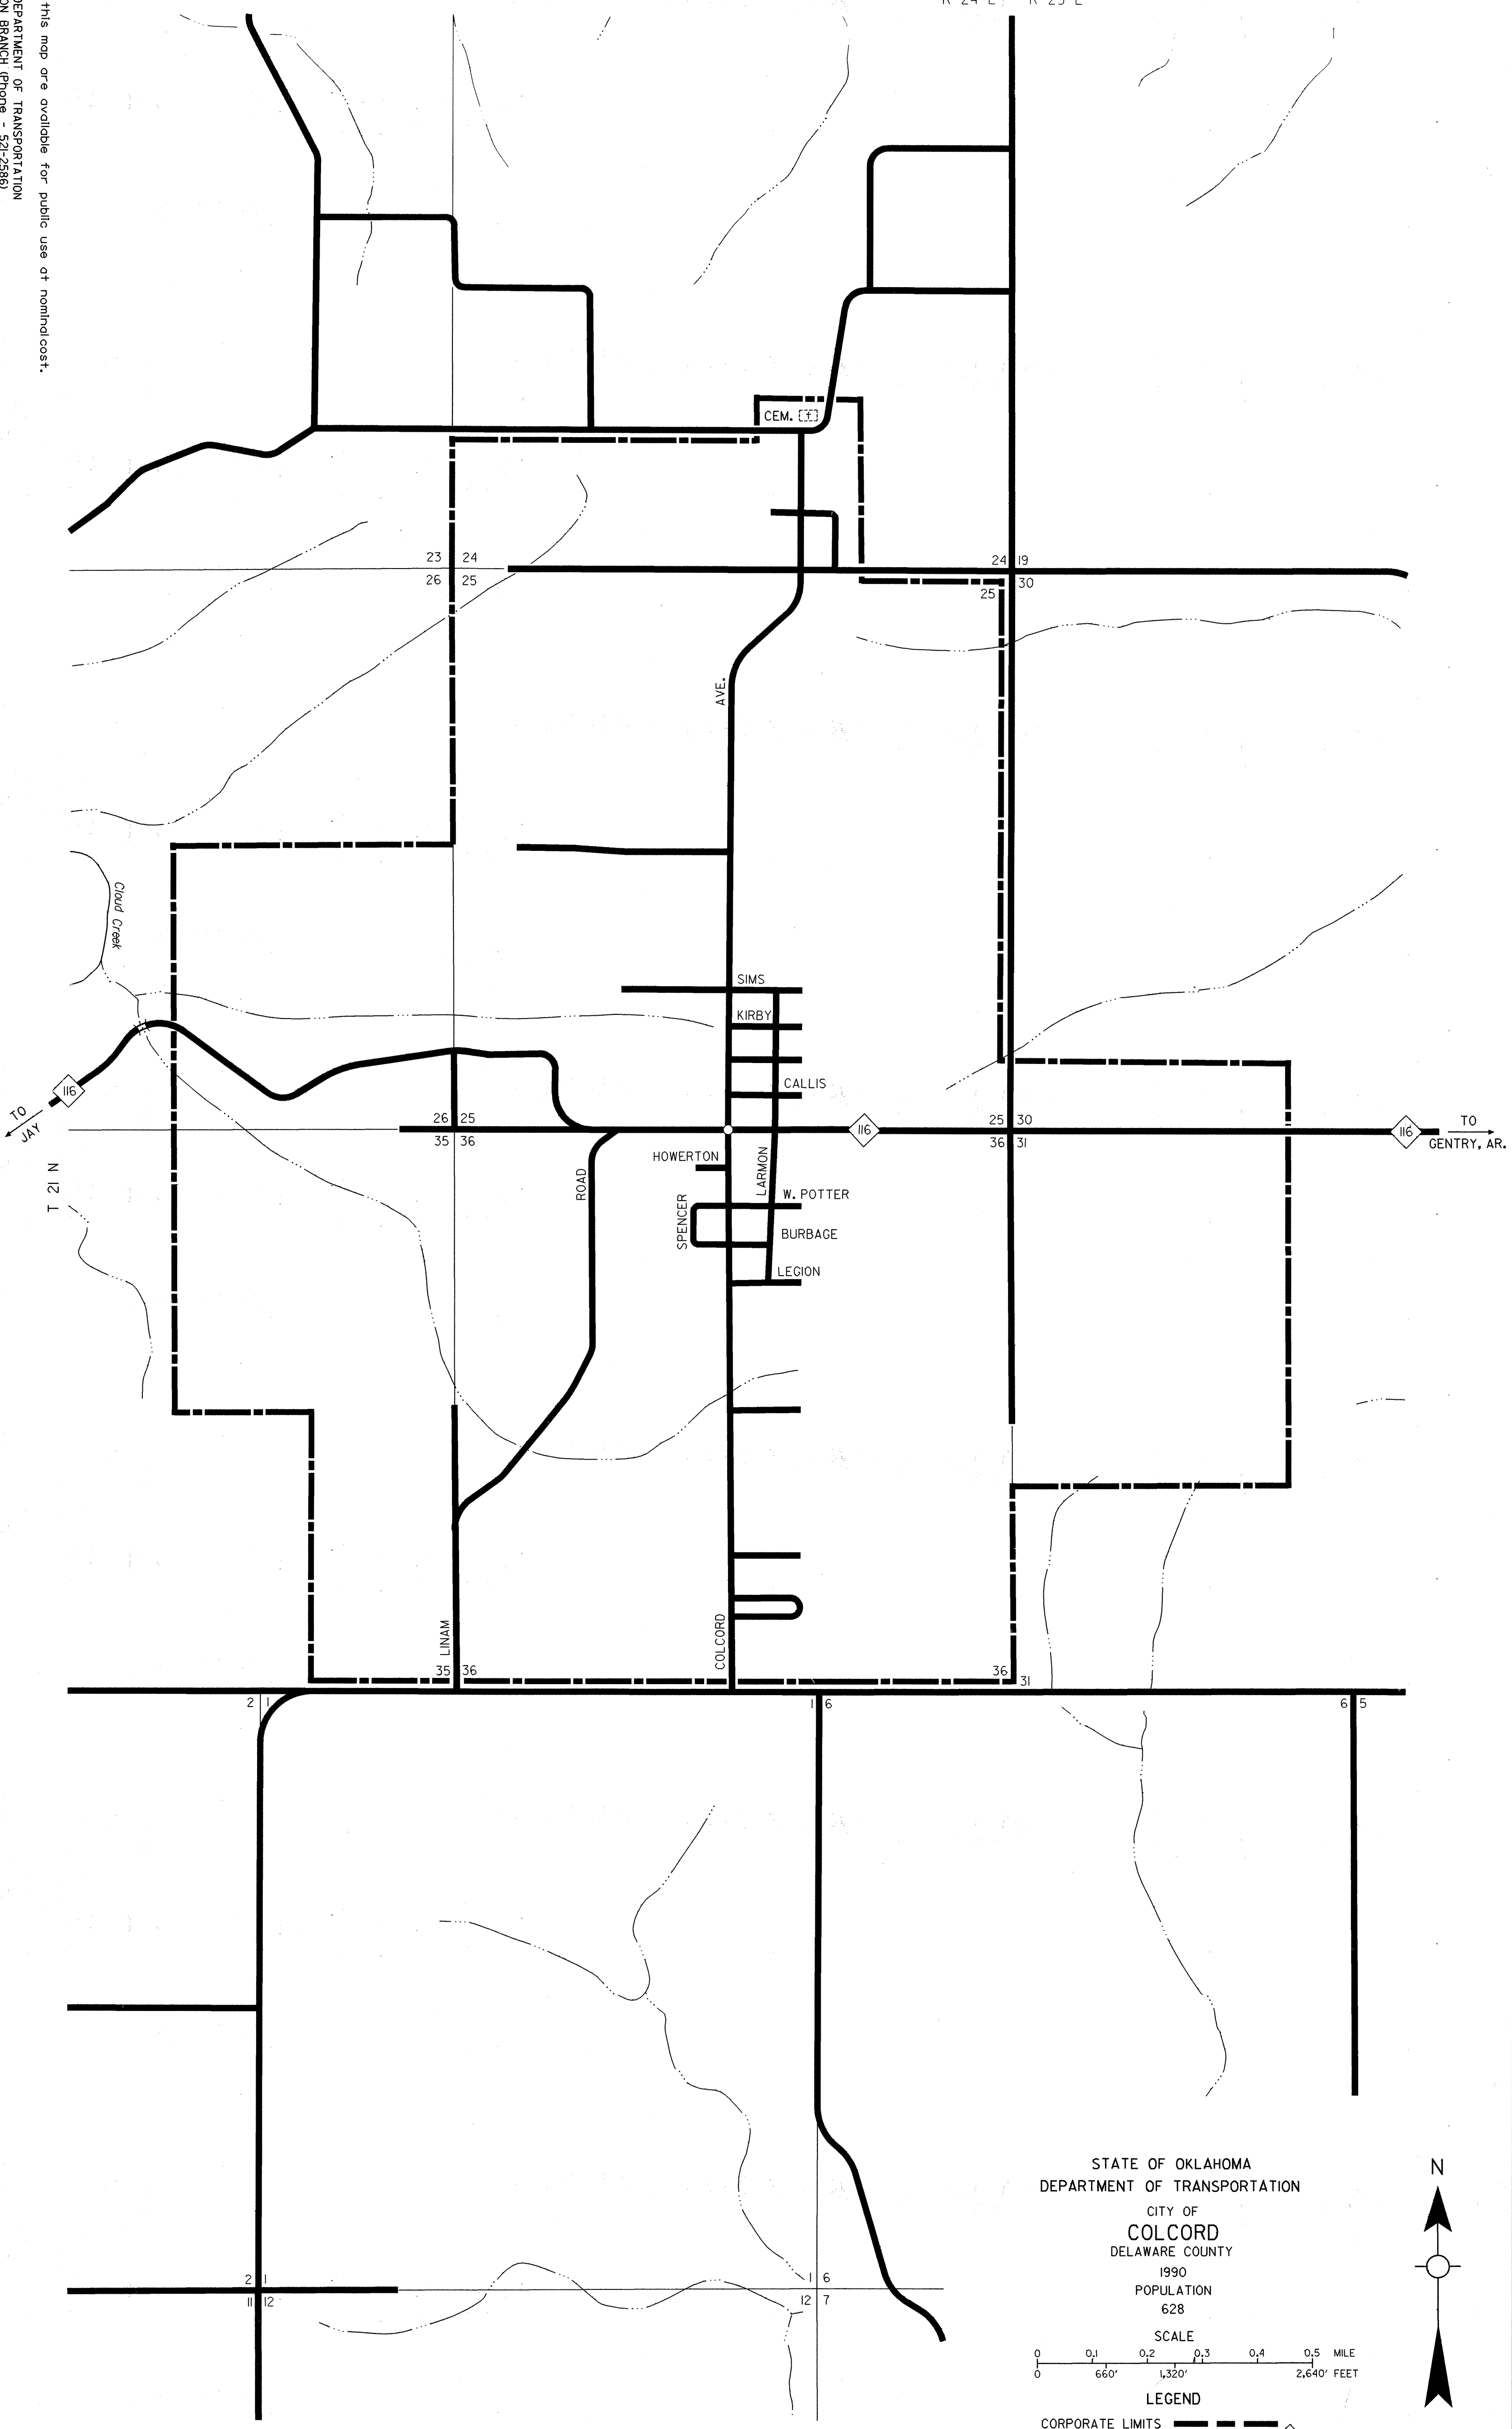

Copies of this map are available for public use at nominal cost.
 Address:
 OKLAHOMA DEPARTMENT OF TRANSPORTATION
 REPRODUCTION BRANCH (Phone - 521-2586)
 200 N.E. 21st STREET
 OKLAHOMA CITY, OKLA. 73105

R 24 E R 25 E

STATE OF OKLAHOMA
 DEPARTMENT OF TRANSPORTATION
 CITY OF
COLCORD
 DELAWARE COUNTY
 1990
 POPULATION
 628

SCALE
 0 0.1 0.2 0.3 0.4 0.5 MILE
 0 660' 1,320' 2,640' FEET

LEGEND
 CORPORATE LIMITS
 STATE NUMBERED ROUTES
 U.S. NUMBERED ROUTES
 INTERSTATE ROUTES