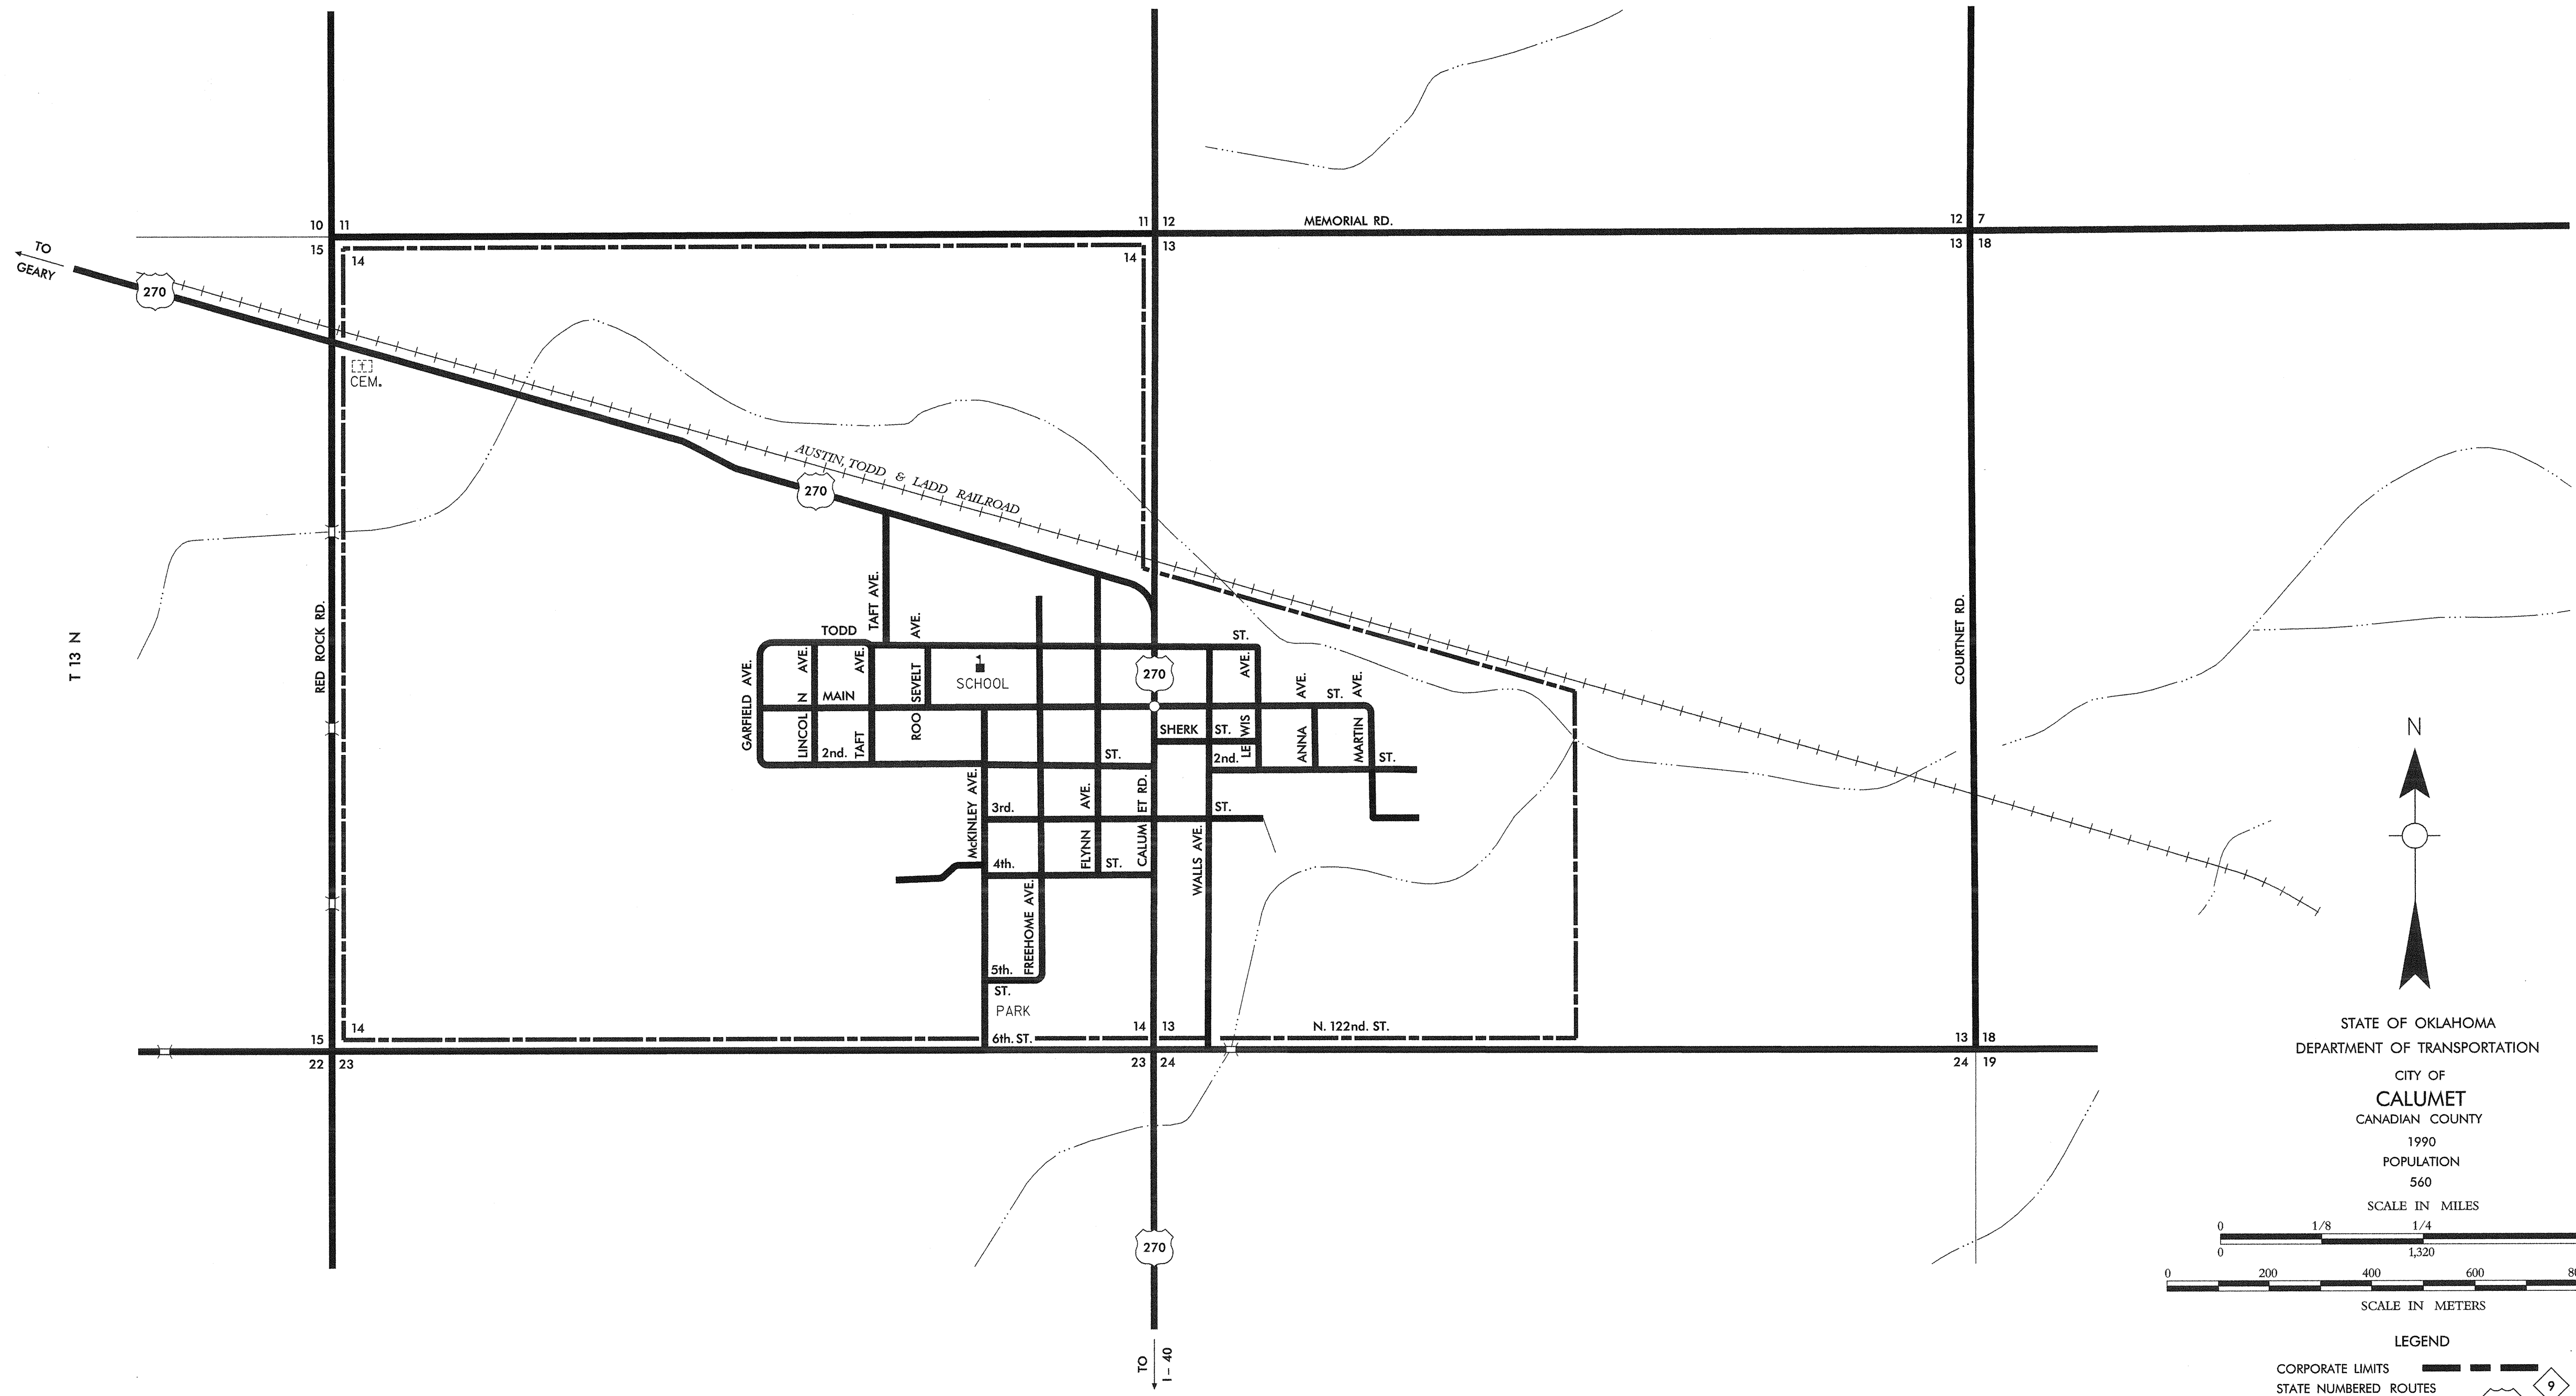

R 9 W R 8 W

STATE OF OKLAHOMA  
 DEPARTMENT OF TRANSPORTATION  
 CITY OF  
**CALUMET**  
 CANADIAN COUNTY  
 1990  
 POPULATION  
 560

LEGEND  
 CORPORATE LIMITS  
 STATE NUMBERED ROUTES  
 U.S. NUMBERED ROUTES  
 INTERSTATE ROUTES

Copies of this map are available for public use at nominal cost.  
 Address:  
 OKLAHOMA DEPARTMENT OF TRANSPORTATION  
 REPRODUCTION BRANCH (Phone - 521-2586)  
 200 N.E. 21st STREET  
 OKLAHOMA CITY, OKLA. 73105