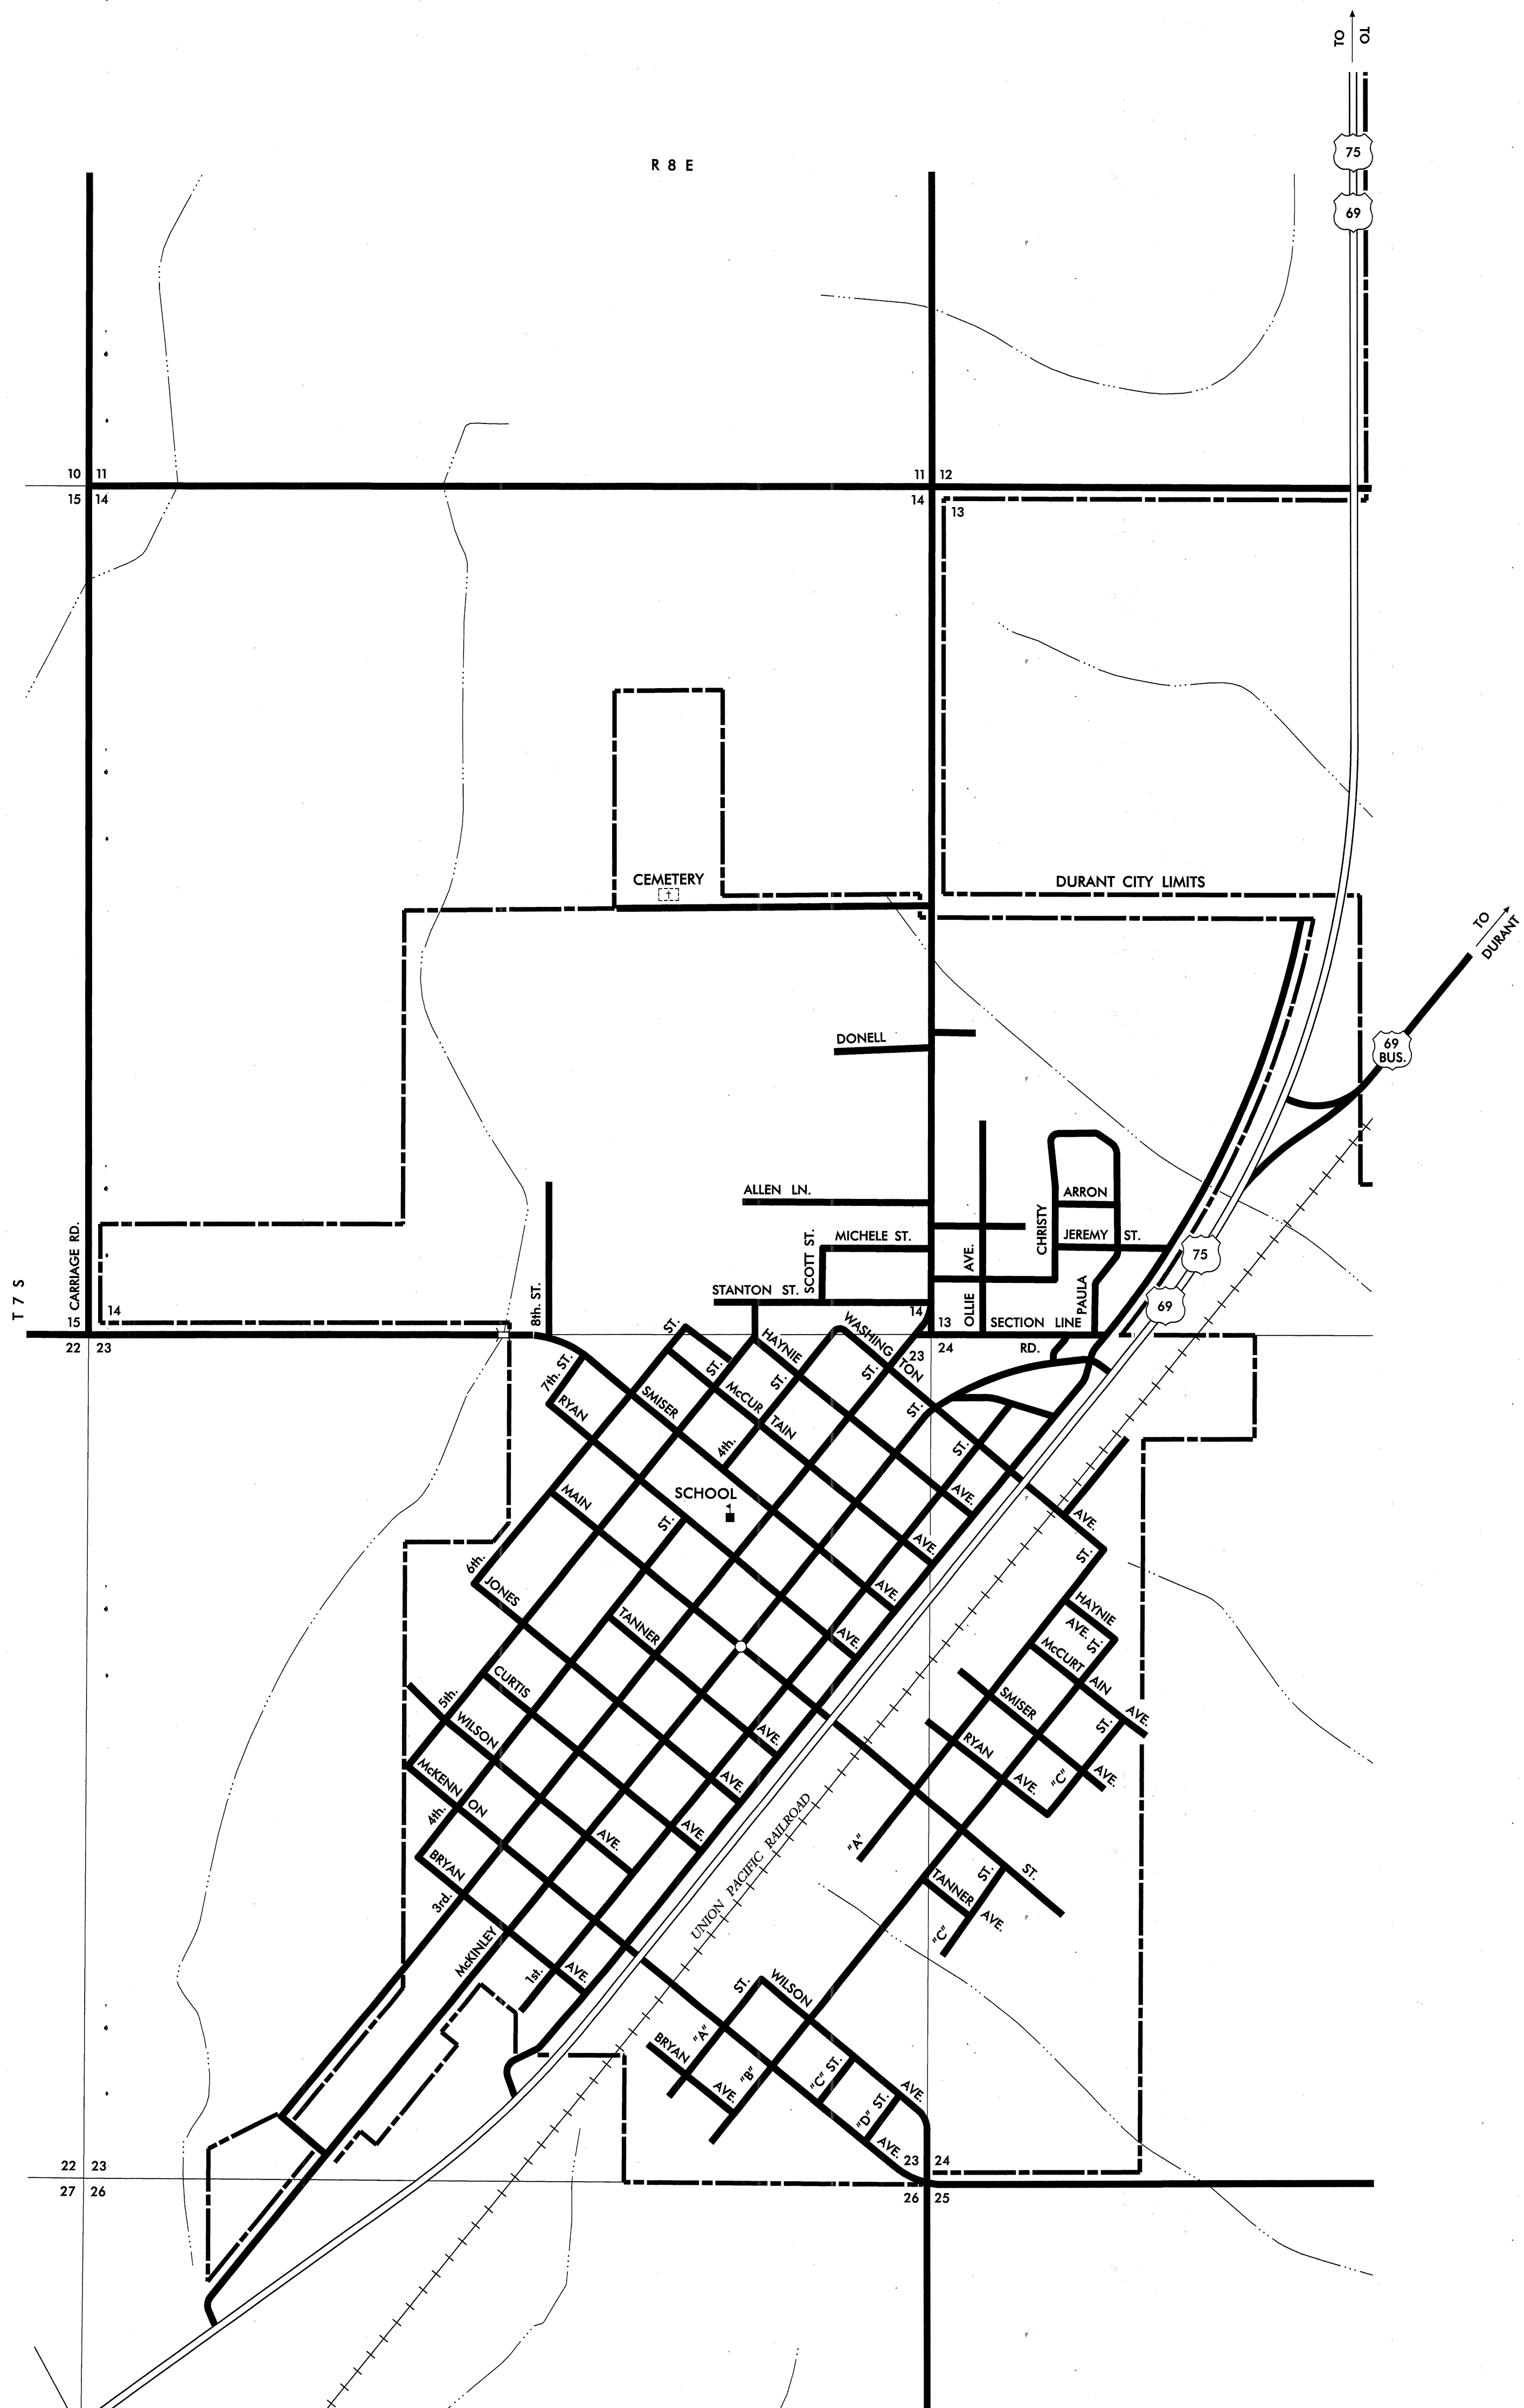

Copies of this map are available for public use at nominal cost.
 Address:
 OKLAHOMA DEPARTMENT OF TRANSPORTATION
 REPRODUCTION BRANCH (Phone - 521-2586)
 200 N.E. 21st STREET
 OKLAHOMA CITY, OKLA. 73105

TO
 75
 69

TO
 DURANT

69
 BUS.

75

69

T 7 S

10 11
 15 14

11 12
 14 13

22 23
 15 14

14 13
 24 23

22 23
 27 26

26 25

TO
 COLBERT

75
 69

STATE OF OKLAHOMA
 DEPARTMENT OF TRANSPORTATION

CITY OF
 CALERA