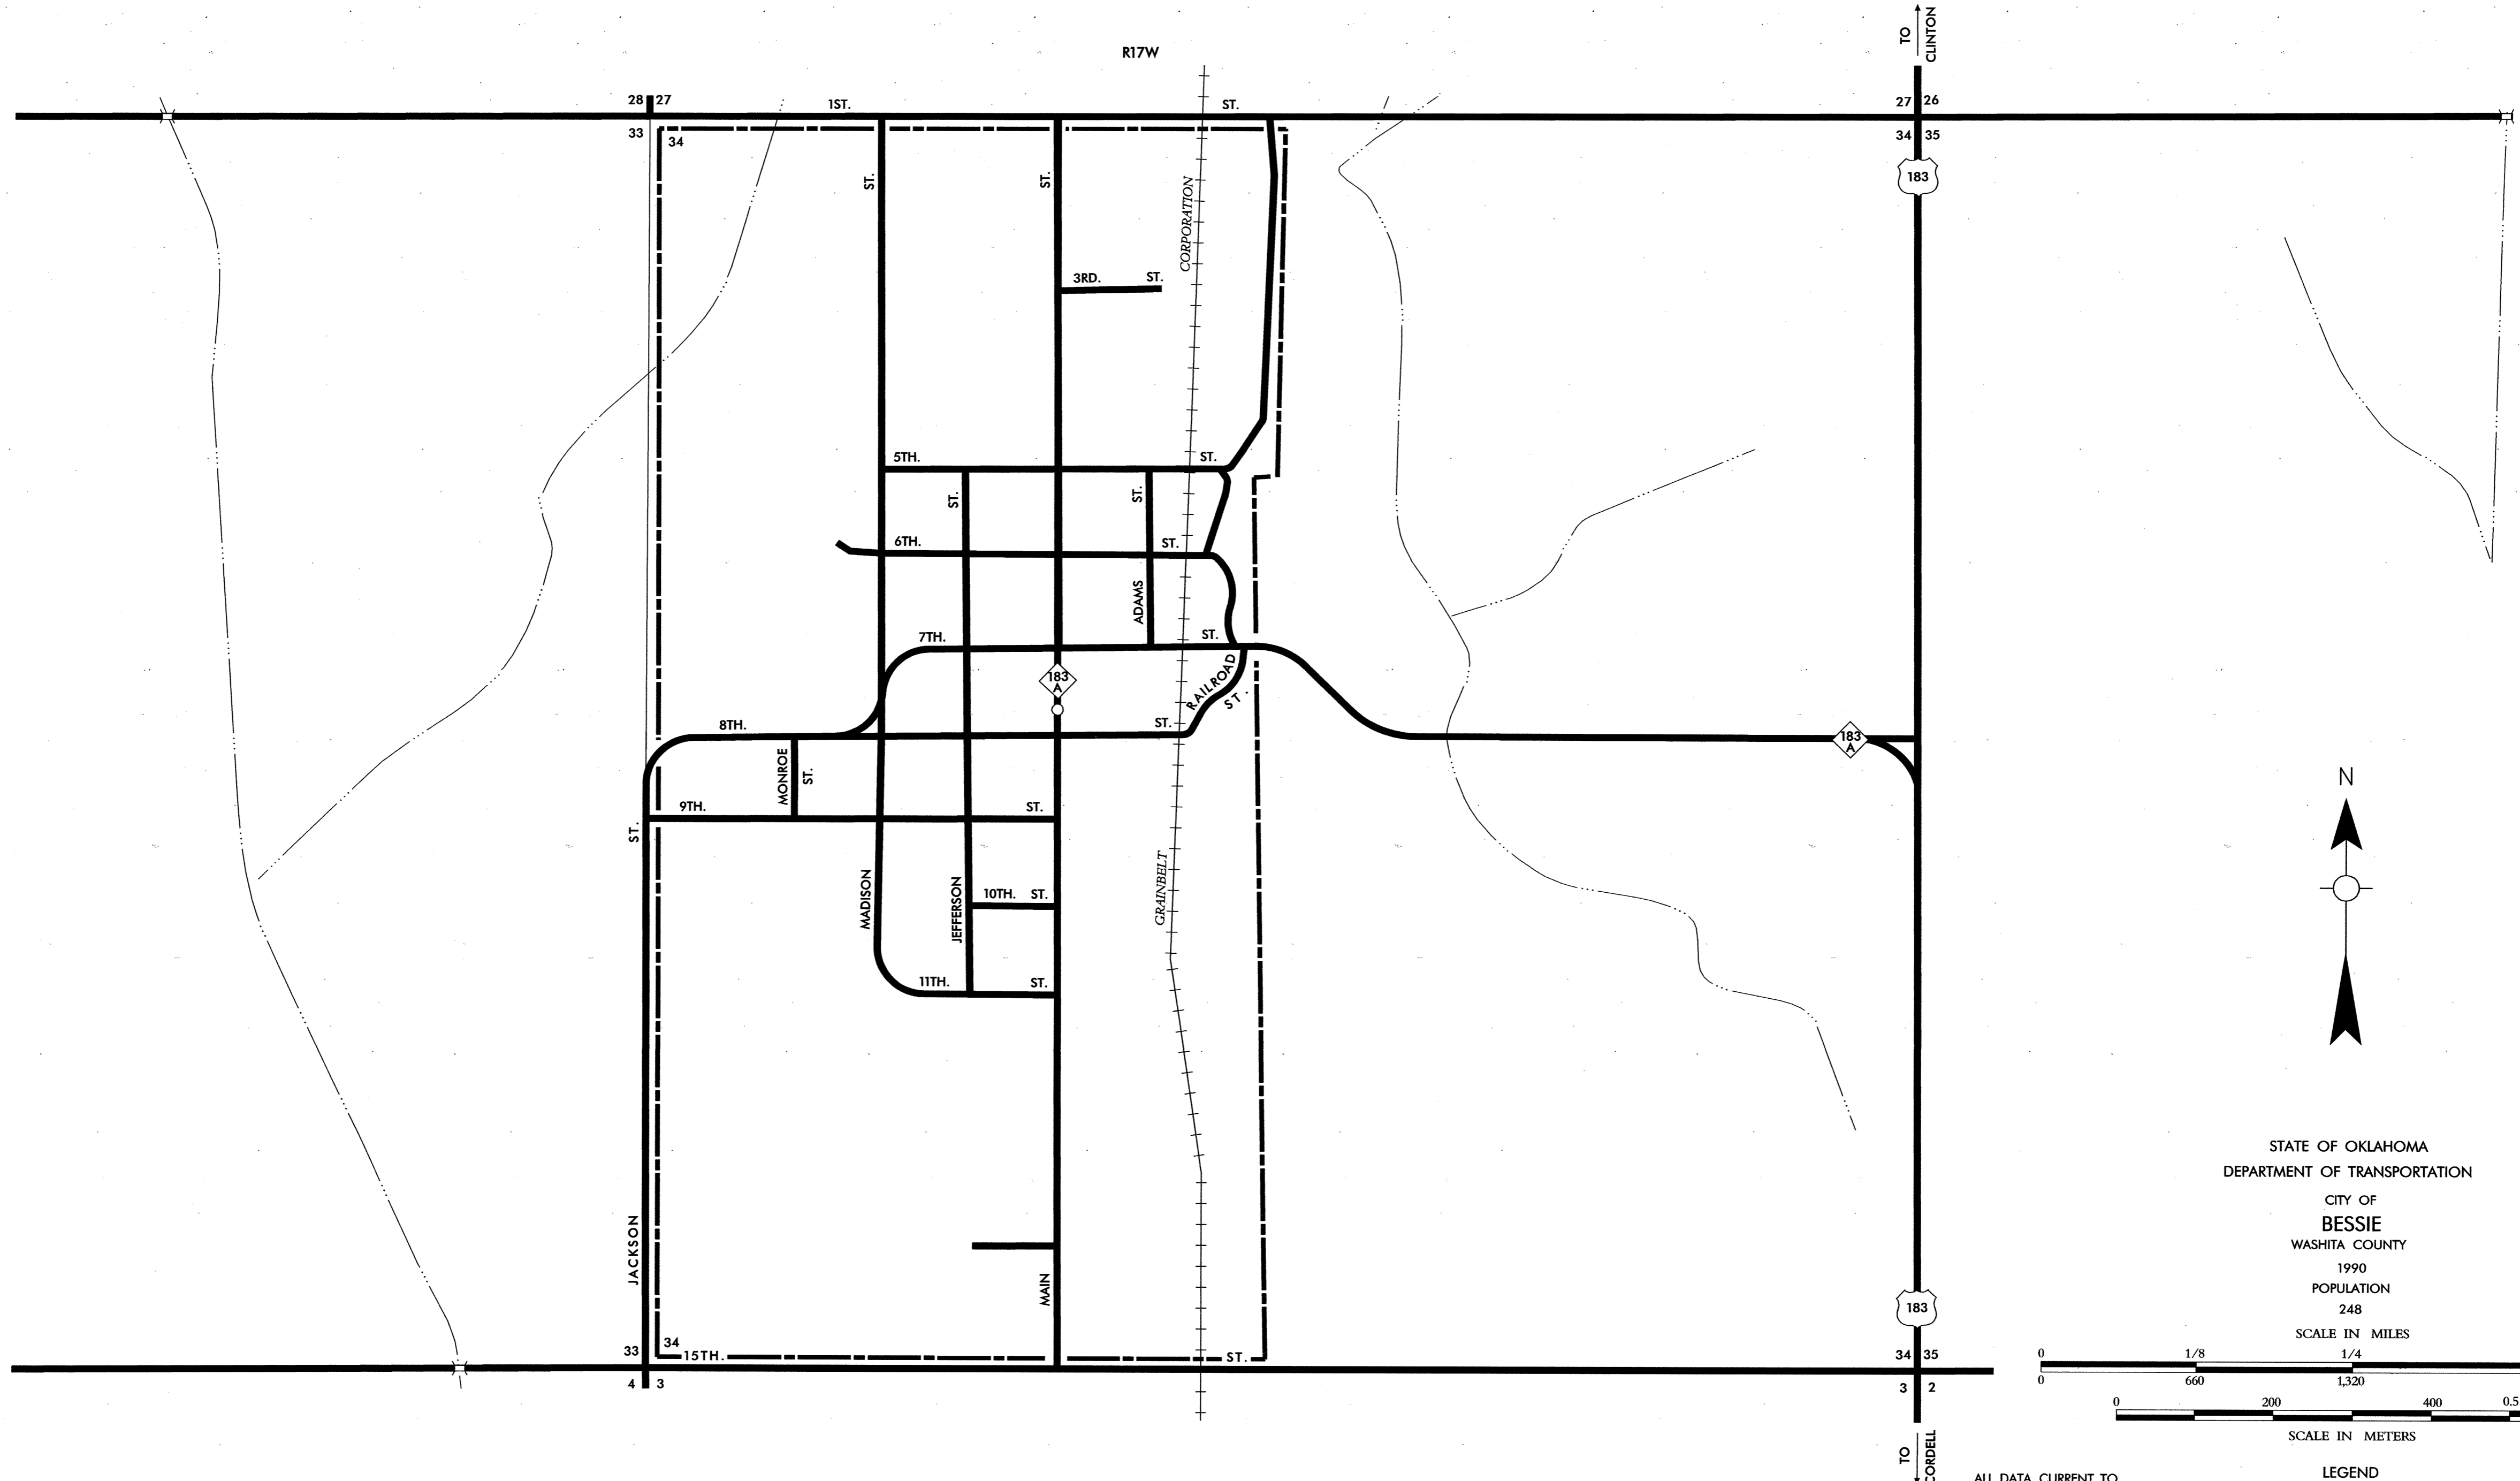

T11N

STATE OF OKLAHOMA
DEPARTMENT OF TRANSPORTATION

CITY OF
BESSIE
WASHITA COUNTY
1990
POPULATION
248

SCALE IN MILES

SCALE IN METERS

ALL DATA CURRENT TO
DATE OF INVENTORY
AUGUST 1999

ORIGINAL DRAFTING BY M.L.B. AUGUST 2000
STATE SYSTEM REVISED TO AUGUST 1999

LEGEND
CORPORATE LIMITS
STATE NUMBERED ROUTES
U.S. NUMBERED ROUTES
INTERSTATE ROUTES

ALL RIGHTS RESERVED

COMPUTER GENERATED

AUGUST 1999

Copies of this map are available for public use at nominal cost.
Address:
OKLAHOMA DEPARTMENT OF TRANSPORTATION
REPRODUCTION BRANCH (Phone - 521-2586)
200 N.E. 21st STREET
OKLAHOMA CITY, OKLA. 73105