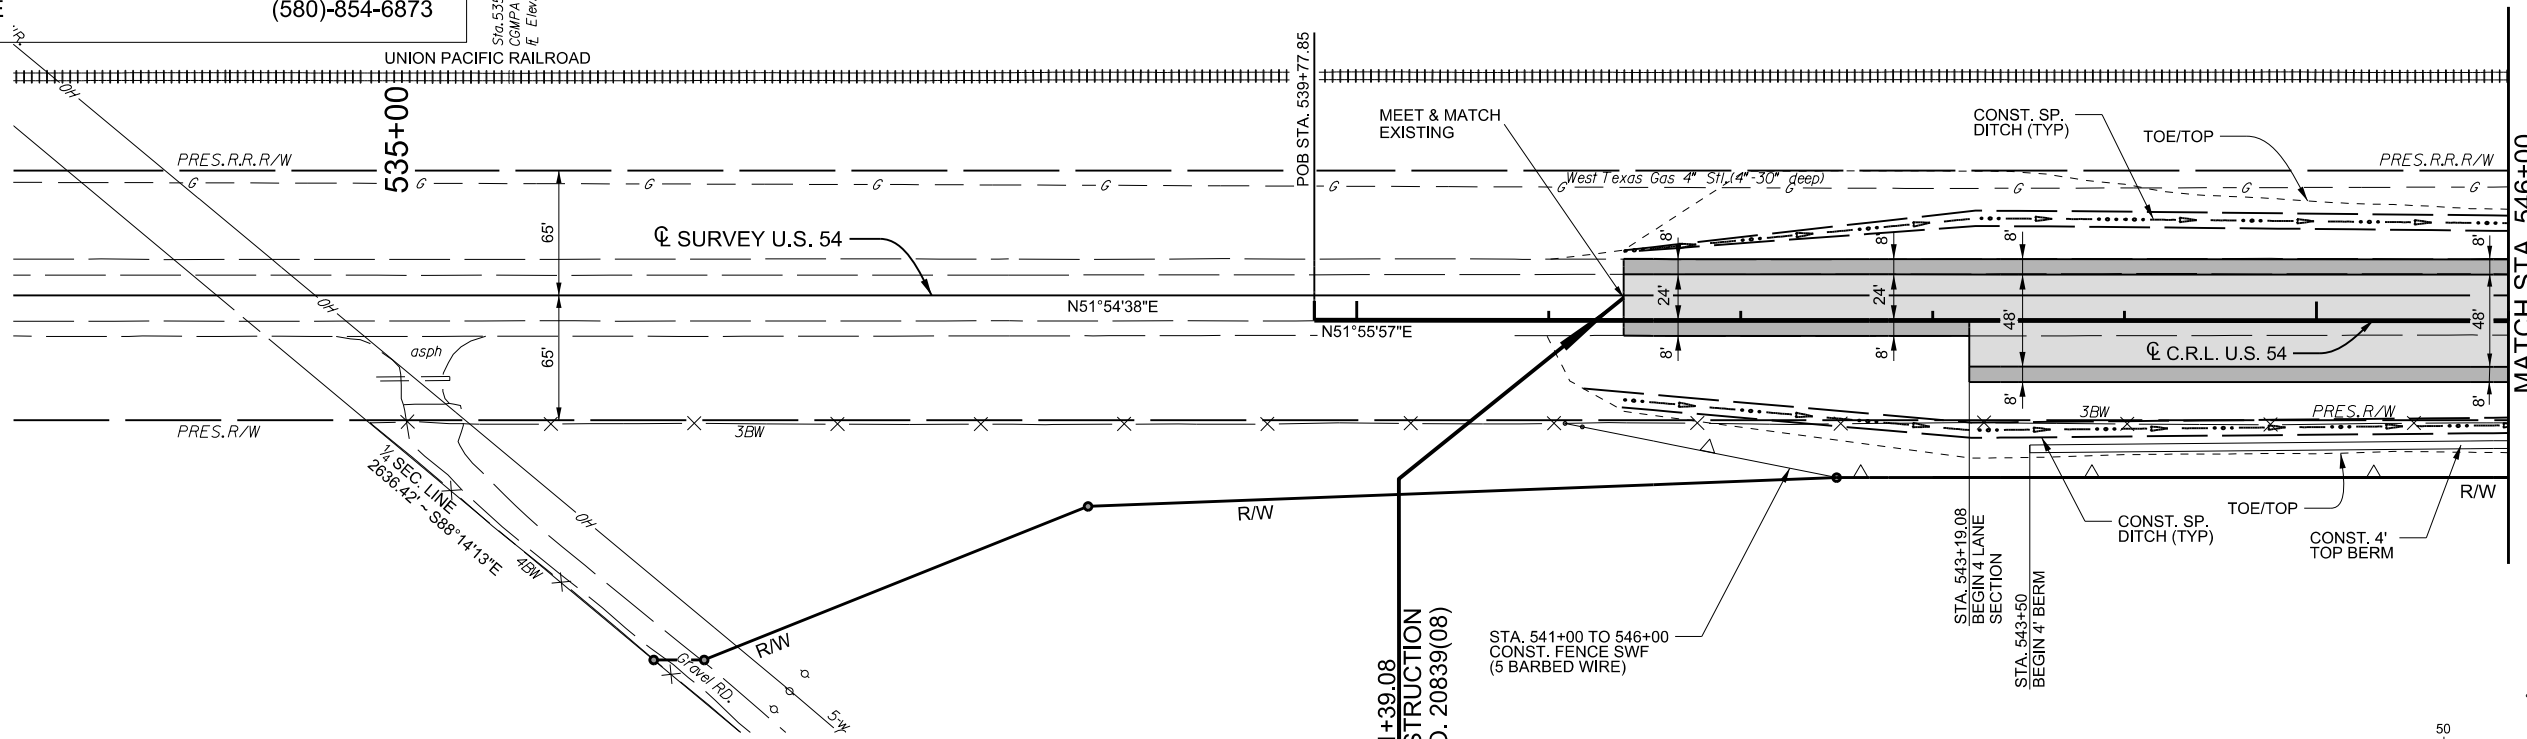

316.535+07.26, 28°48'39.0" Rwy.  
 C.G.M.P.A. S.D. 43.5' R/W  
 E. Elev. = 2908.9 S. & 2909.3 N.

SEC. 35, T-6-N, R-18-E

540+00

545+00

BM 122

POB STA. 539+77.85

SEC. 35, T-6-N, R-18-E

PRINT DATE: 8/7/2017 F:\Job\WKM2300 - EC1335 (TEXAS CO)\700CADD\702CIVIL\WKM2300.PP1.dgn