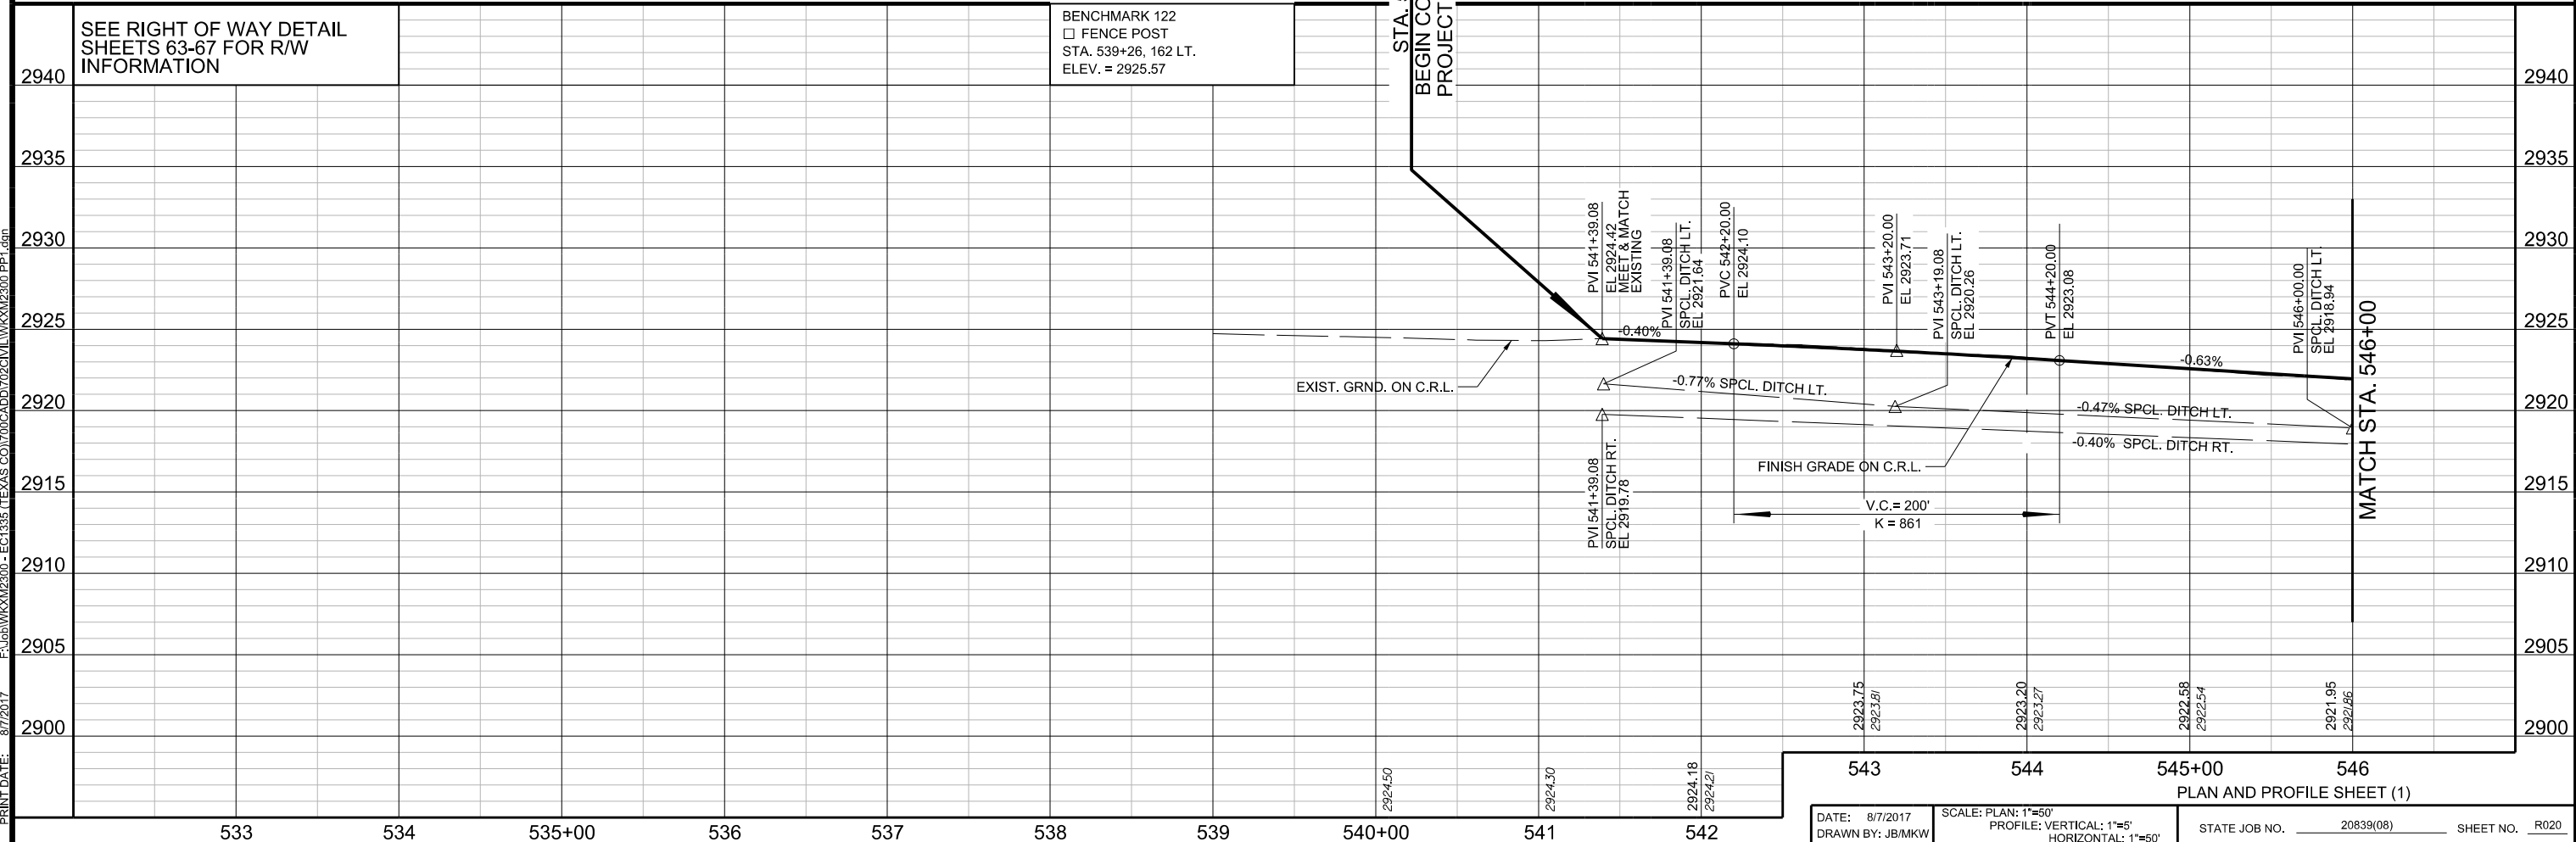

316.535+07.26, 28°48'39.0" Rwy.  
 C.G.M.P.A. S.D. 43.5' R/W  
 E. Elev. = 2908.9 S. & 2909.3 N.

SEC. 35, T-6-N, R-18-E

540+00

545+00

BM 122

POB STA. 539+77.85

SEC. 35, T-6-N, R-18-E

PRINT DATE: 8/7/2017 F:\Job\WKM2300 - EC1335 (TEXAS CO)\700CADD\702CIVIL\WKM2300.PP1.dgn