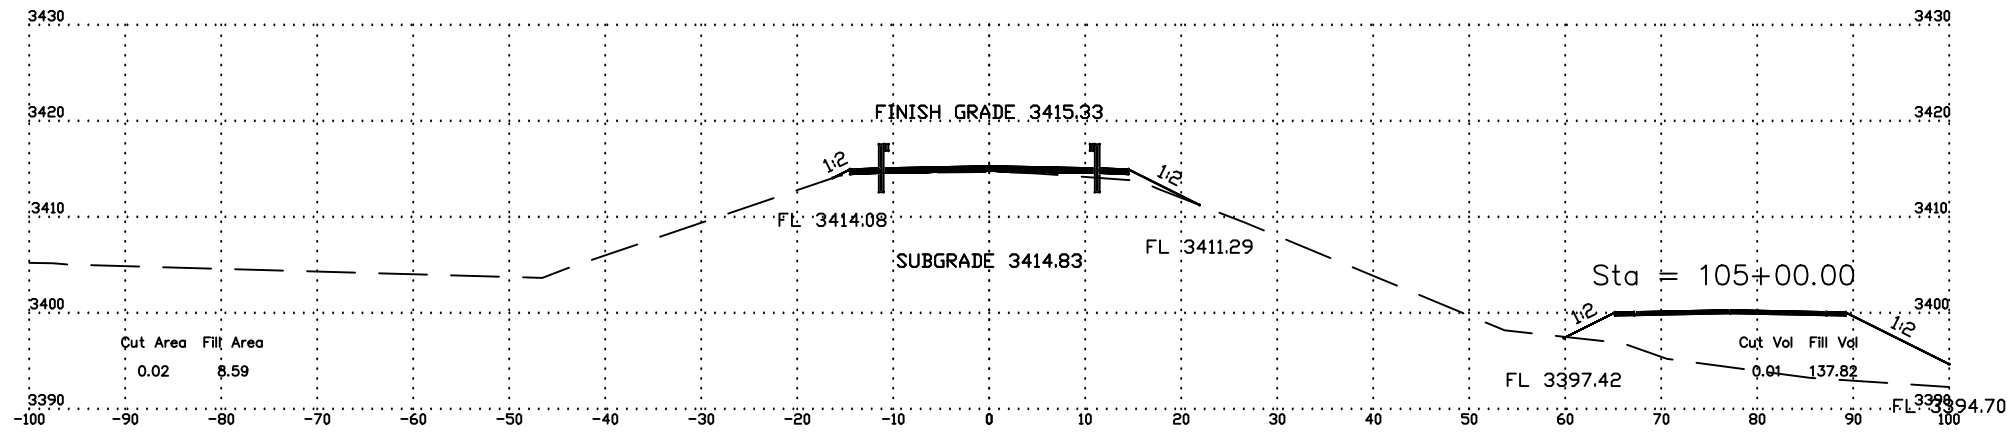

GUARDRAIL @ 105+42.49

GUARDRAIL @ 105+27.96

GUARDRAIL @ 104+42.49

GUARDRAIL @ 104+27.96

SCALE:
1" = 10'