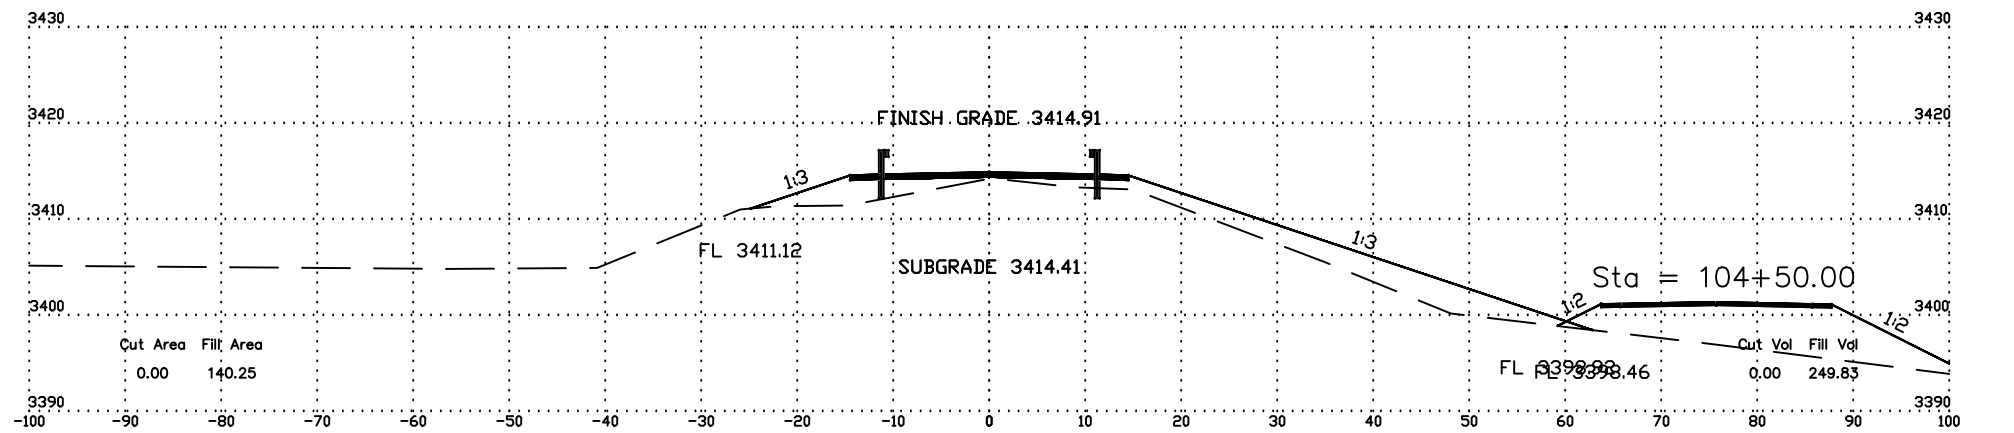

GUARDRAIL @ 105+42.49

GUARDRAIL @ 105+27.96

GUARDRAIL @ 104+42.49

GUARDRAIL @ 104+27.96

SCALE:
1" = 10'