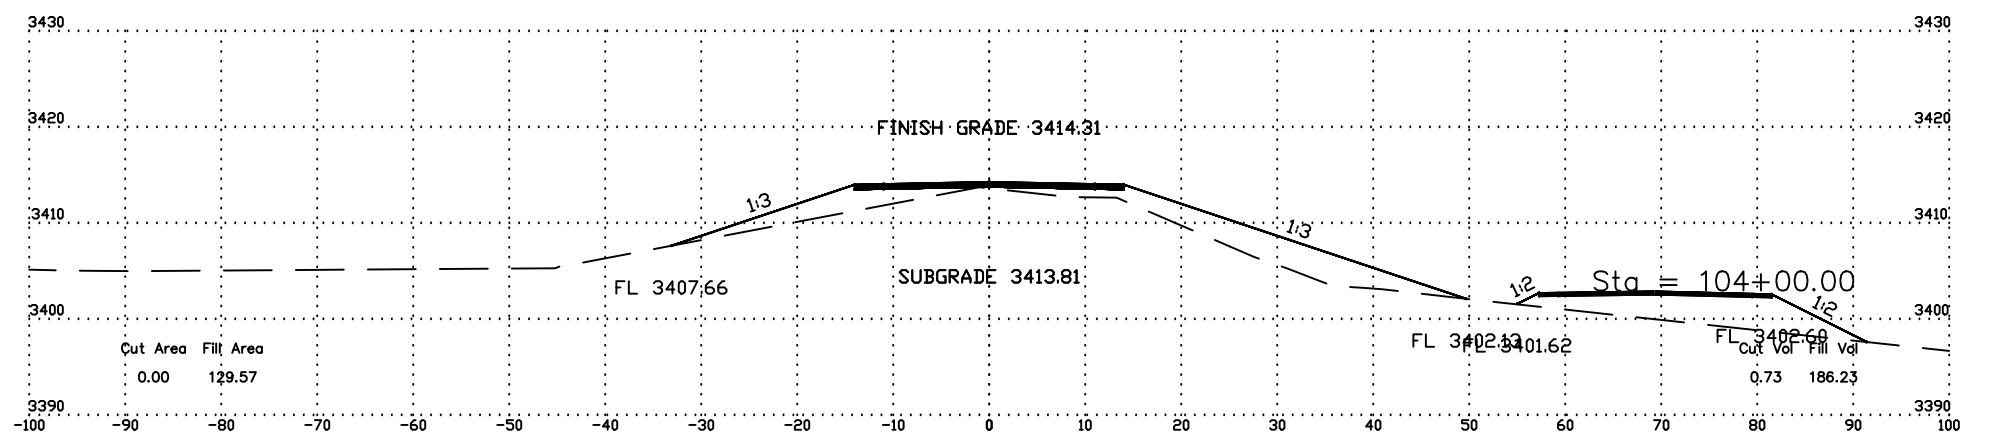

GUARDRAIL @ 105+42.49

GUARDRAIL @ 105+27.96

GUARDRAIL @ 104+42.49

GUARDRAIL @ 104+27.96

SCALE:
1" = 10'