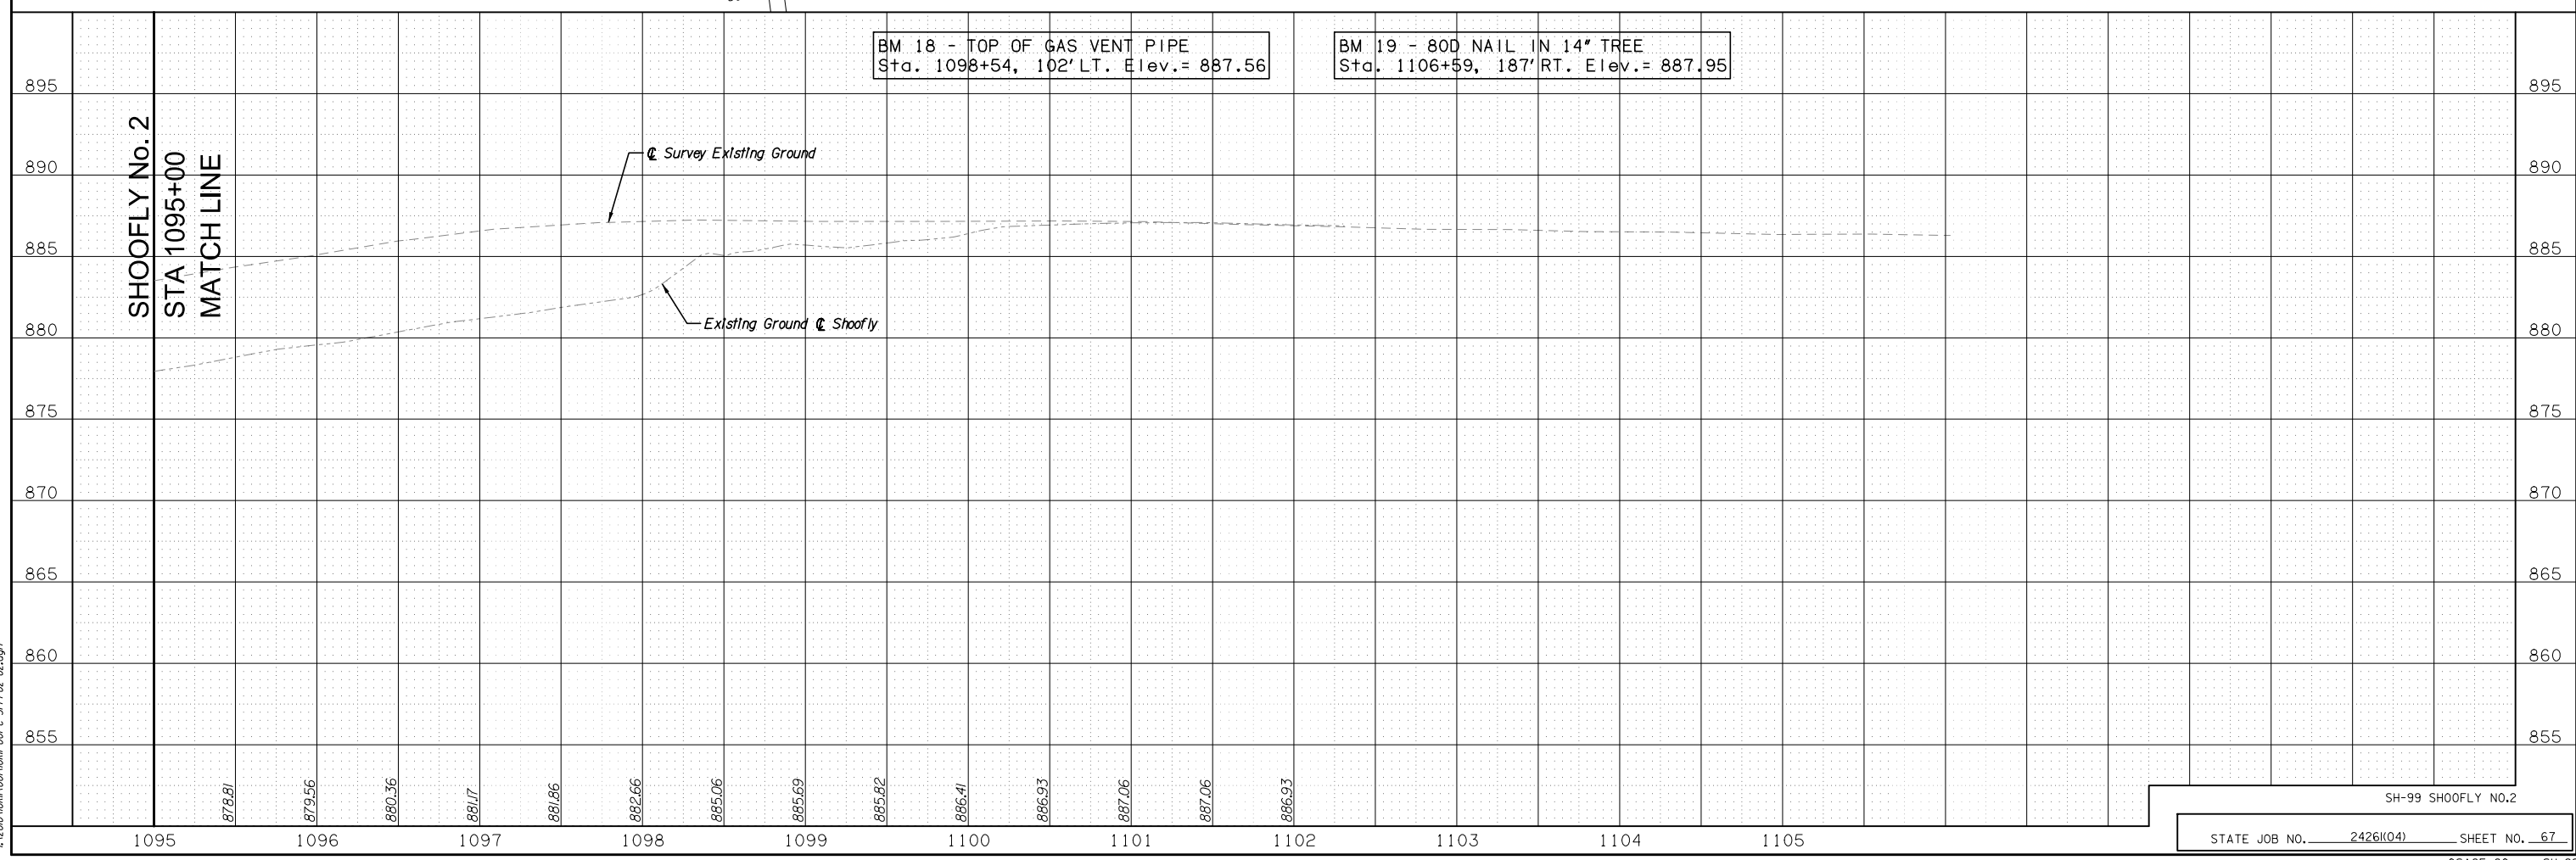

SECTION 2
T24N-R9E

DSWR: MKX PLOTTED BY: Joyce.delaney 10/0 6/19/2017 11:45:44 AM
 I:\2010\OKM\001\001-00-C-SFP02-02.dgn