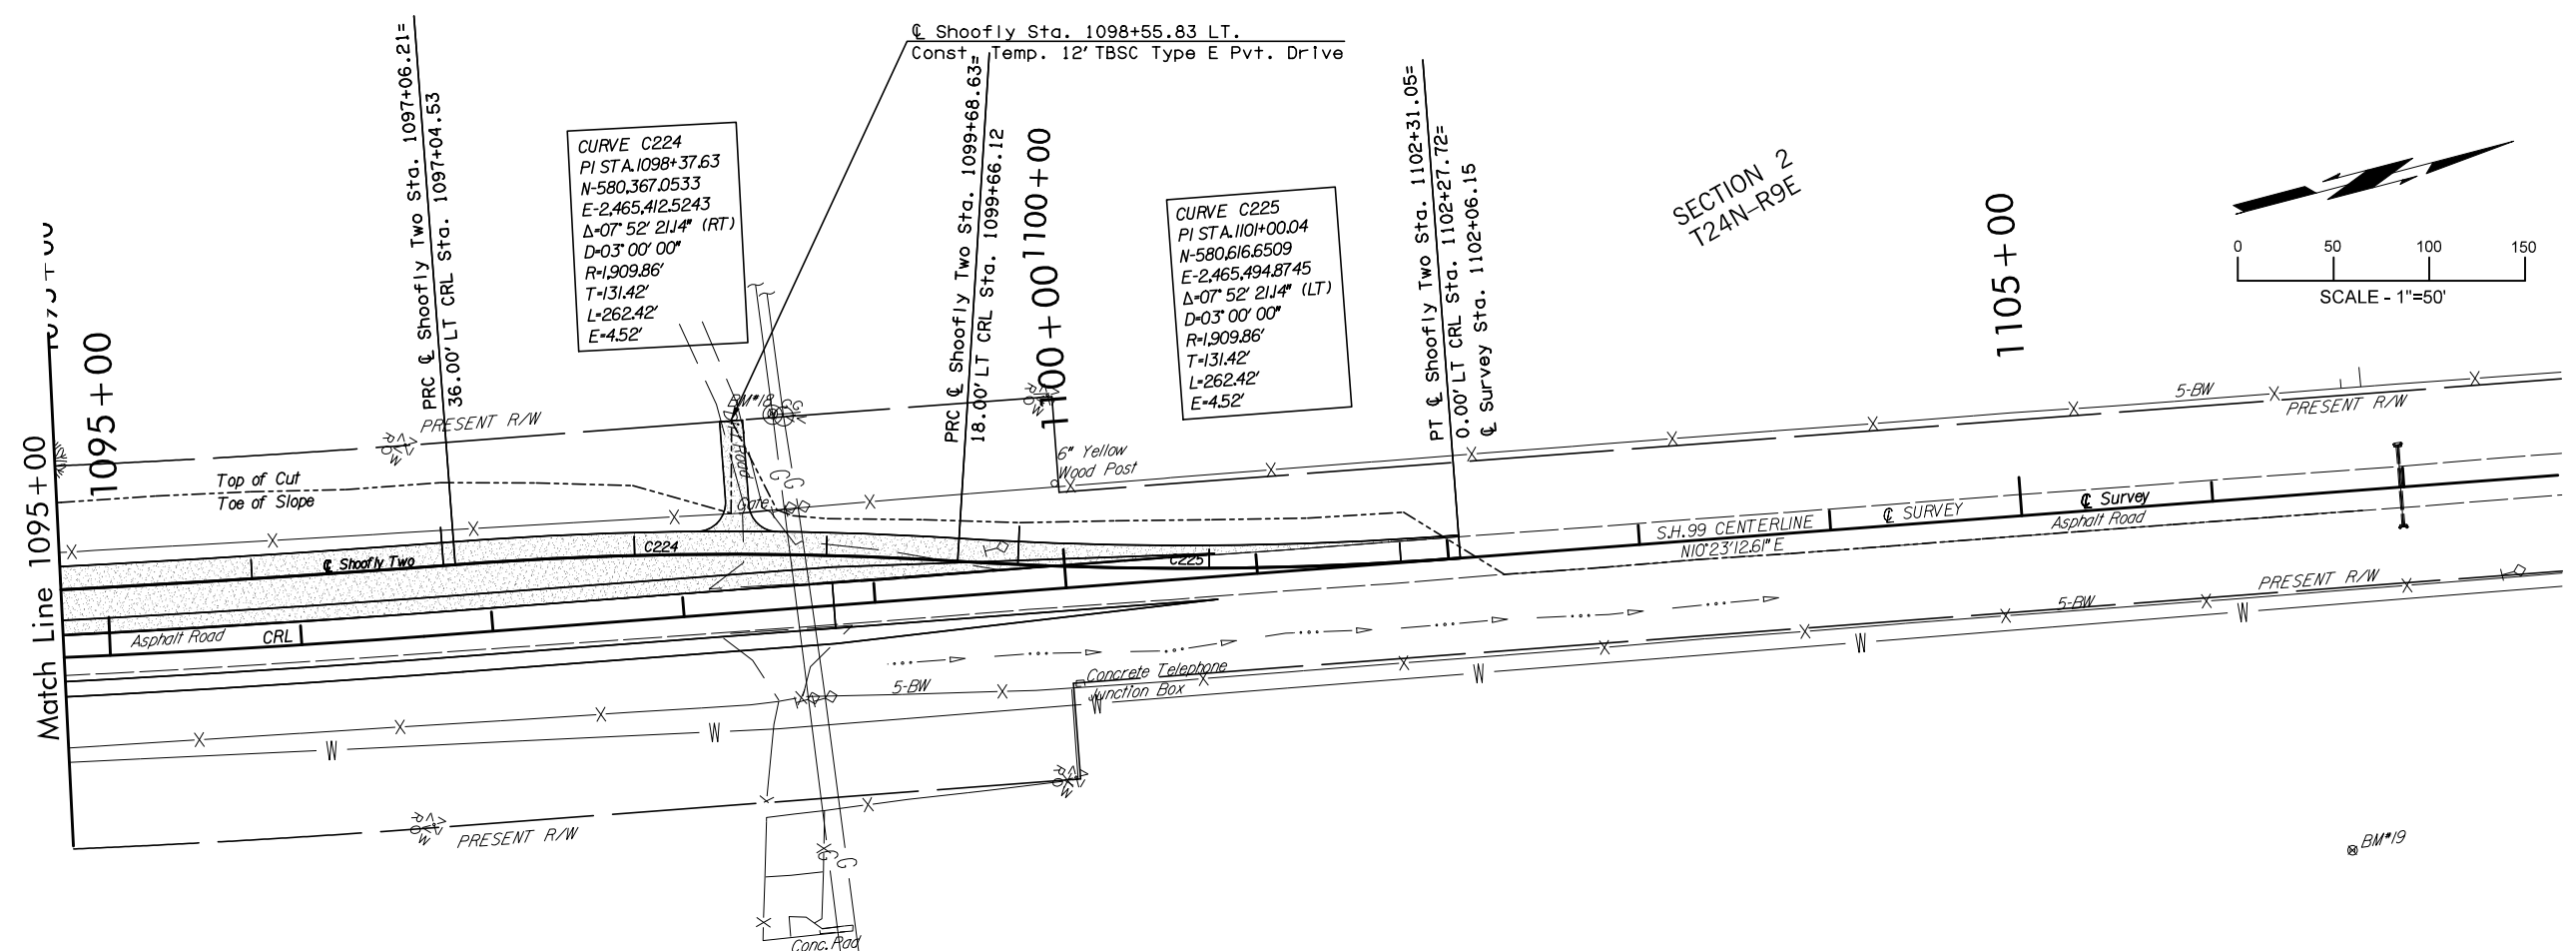

SECTION 2
T24N-R9E

DSWR: MKX PLOTTED BY: Joyce.delaney 10/0 6/19/2017 11:45:44 AM
 I:\2010\OKM\001\001-00-C-SFP02-02.dgn