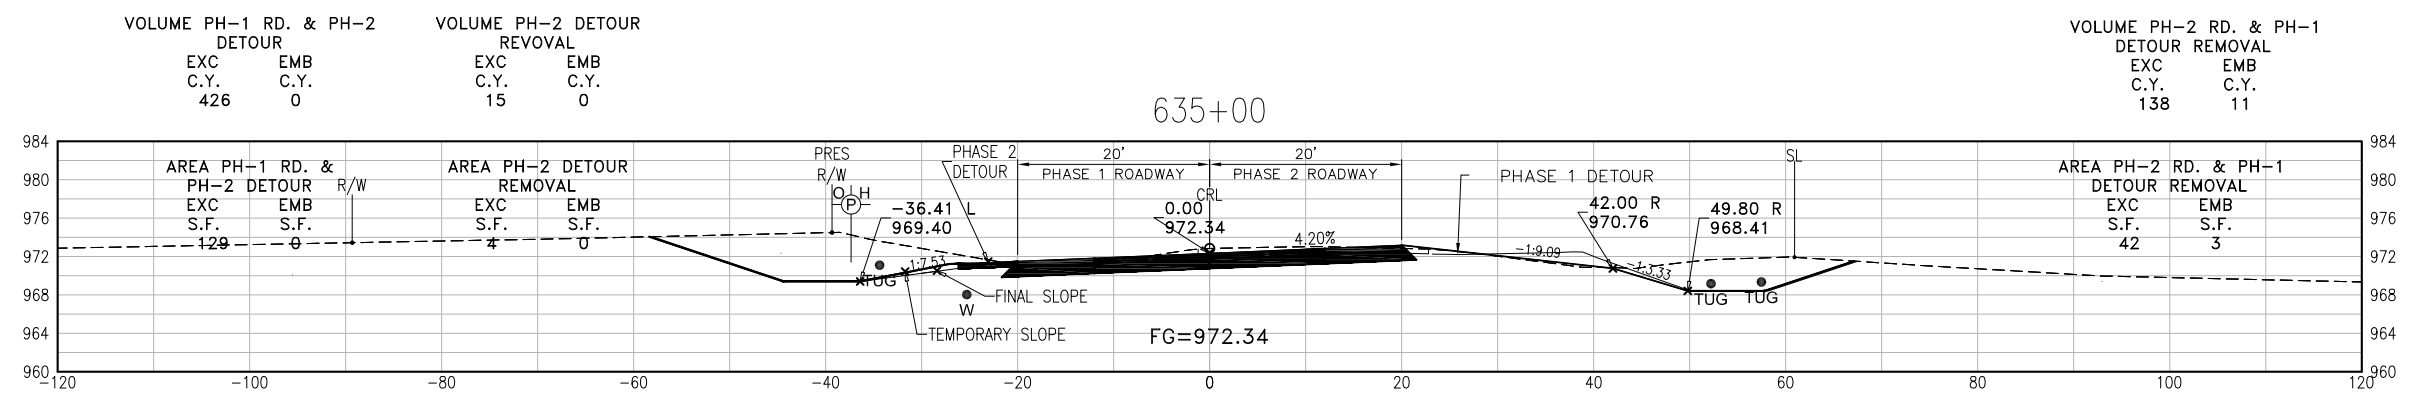

SCALE  
Horizontal = 1" = 10'  
Vertical = 1" = 10'

US-277