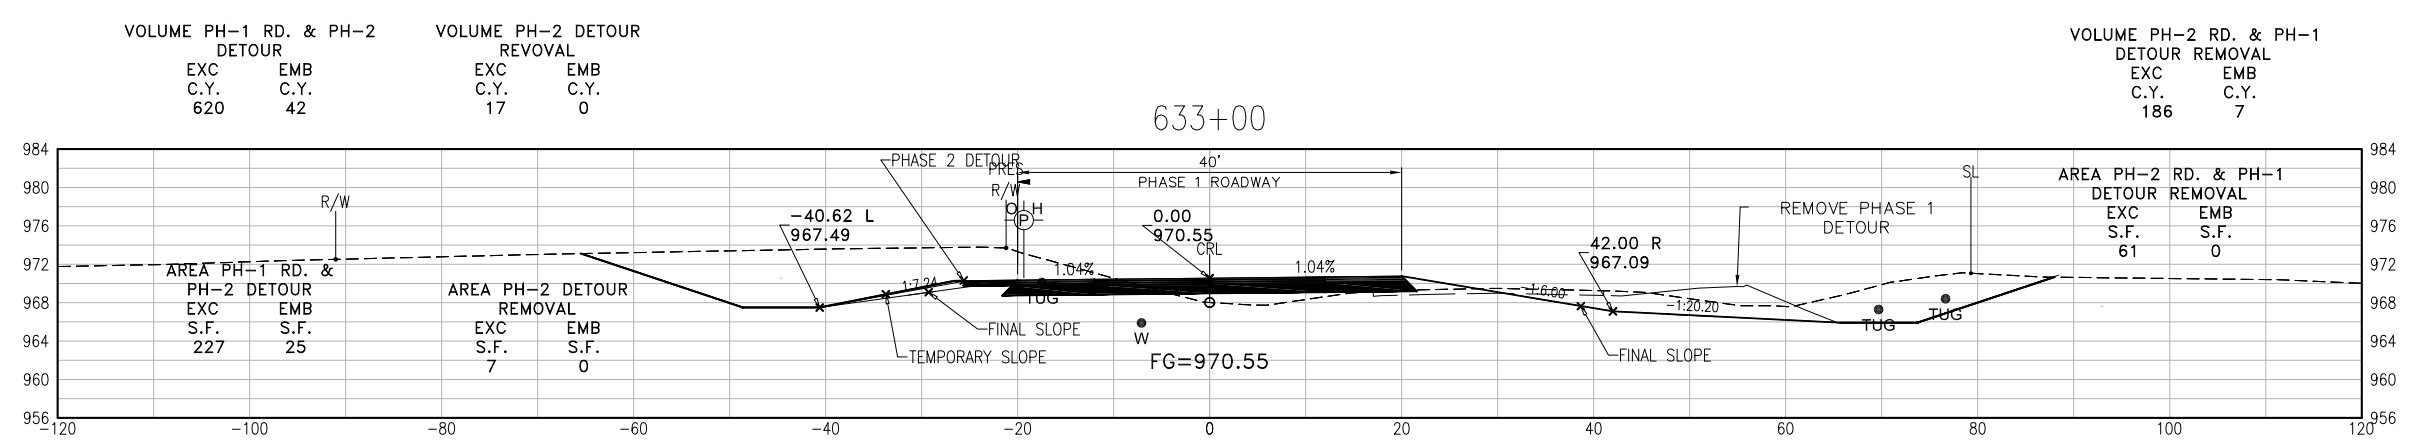

SCALE  
Horizontal = 1" = 10'  
Vertical = 1" = 10'

US-277