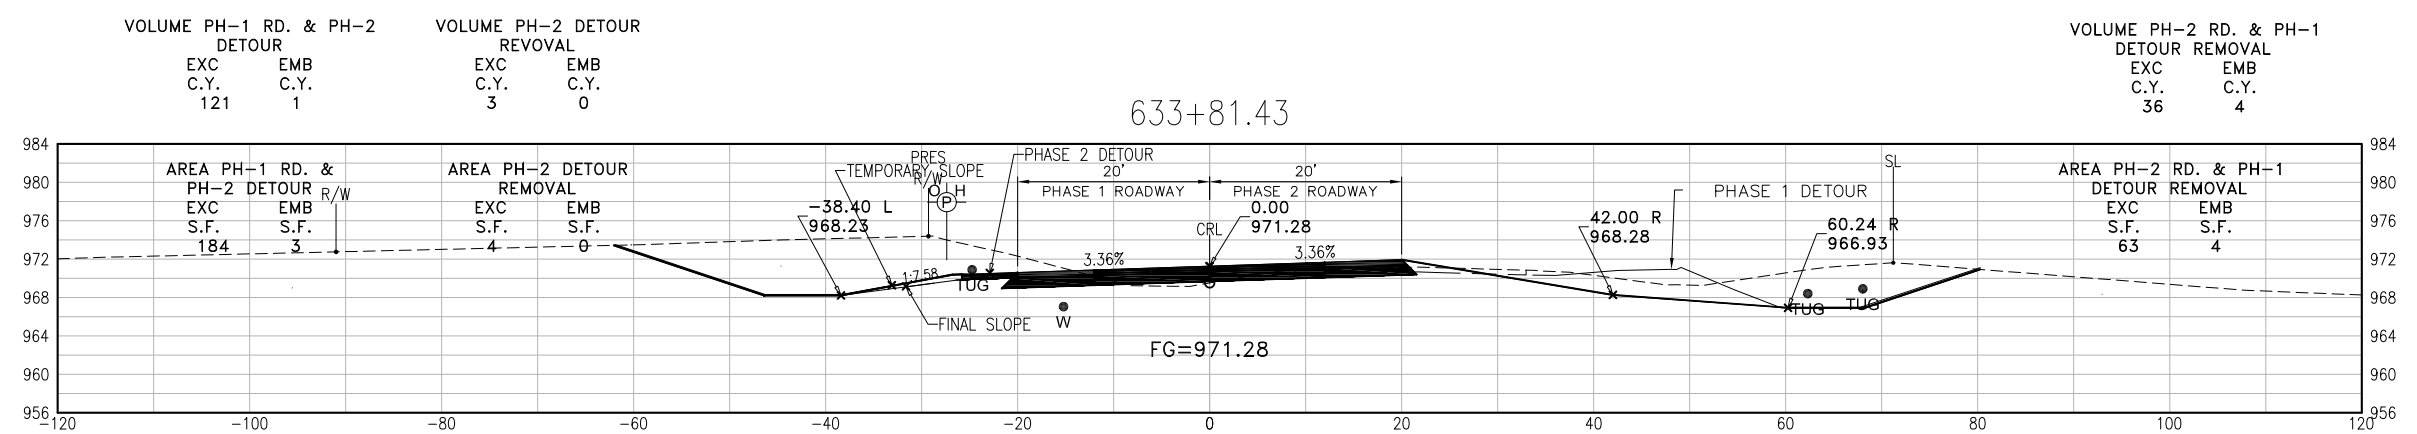

SCALE  
Horizontal = 1" = 10'  
Vertical = 1" = 10'

US-277