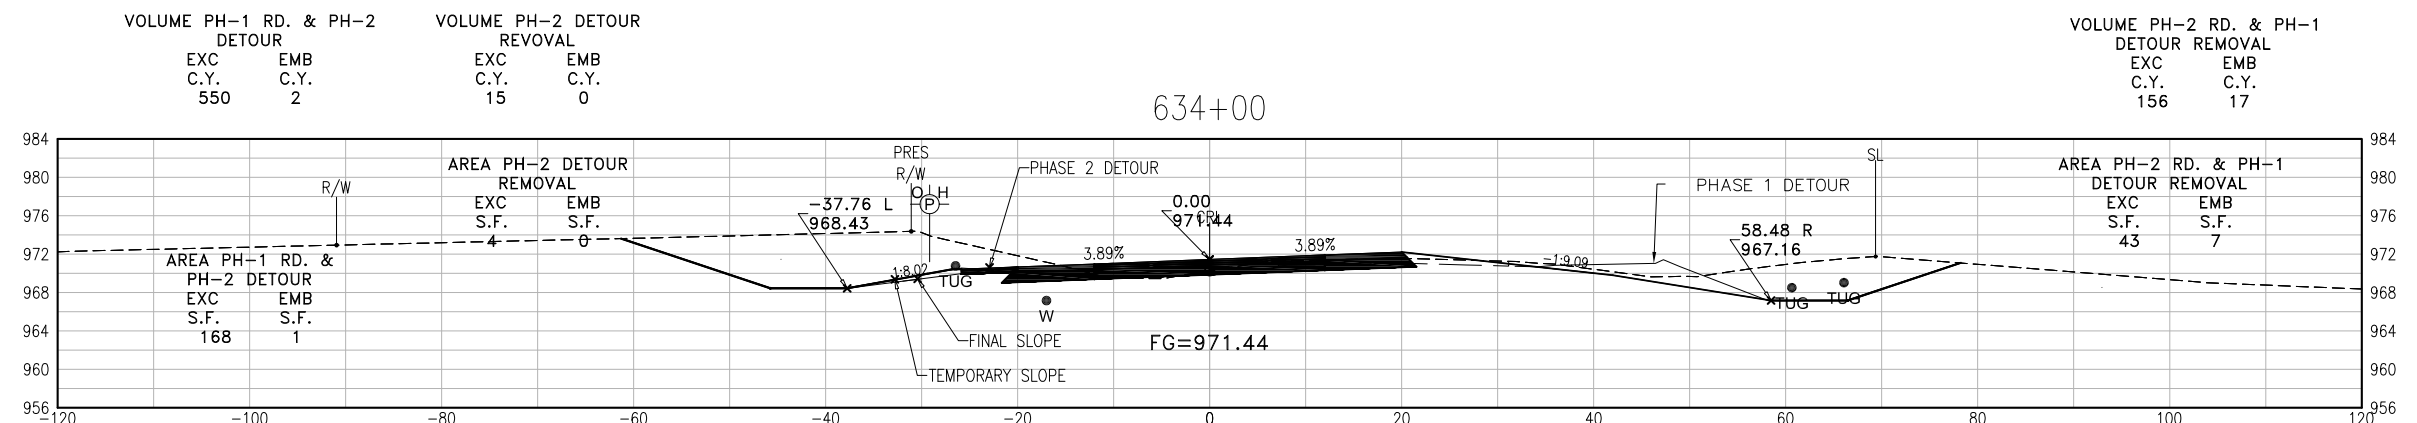

SCALE  
Horizontal = 1" = 10'  
Vertical = 1" = 10'

US-277